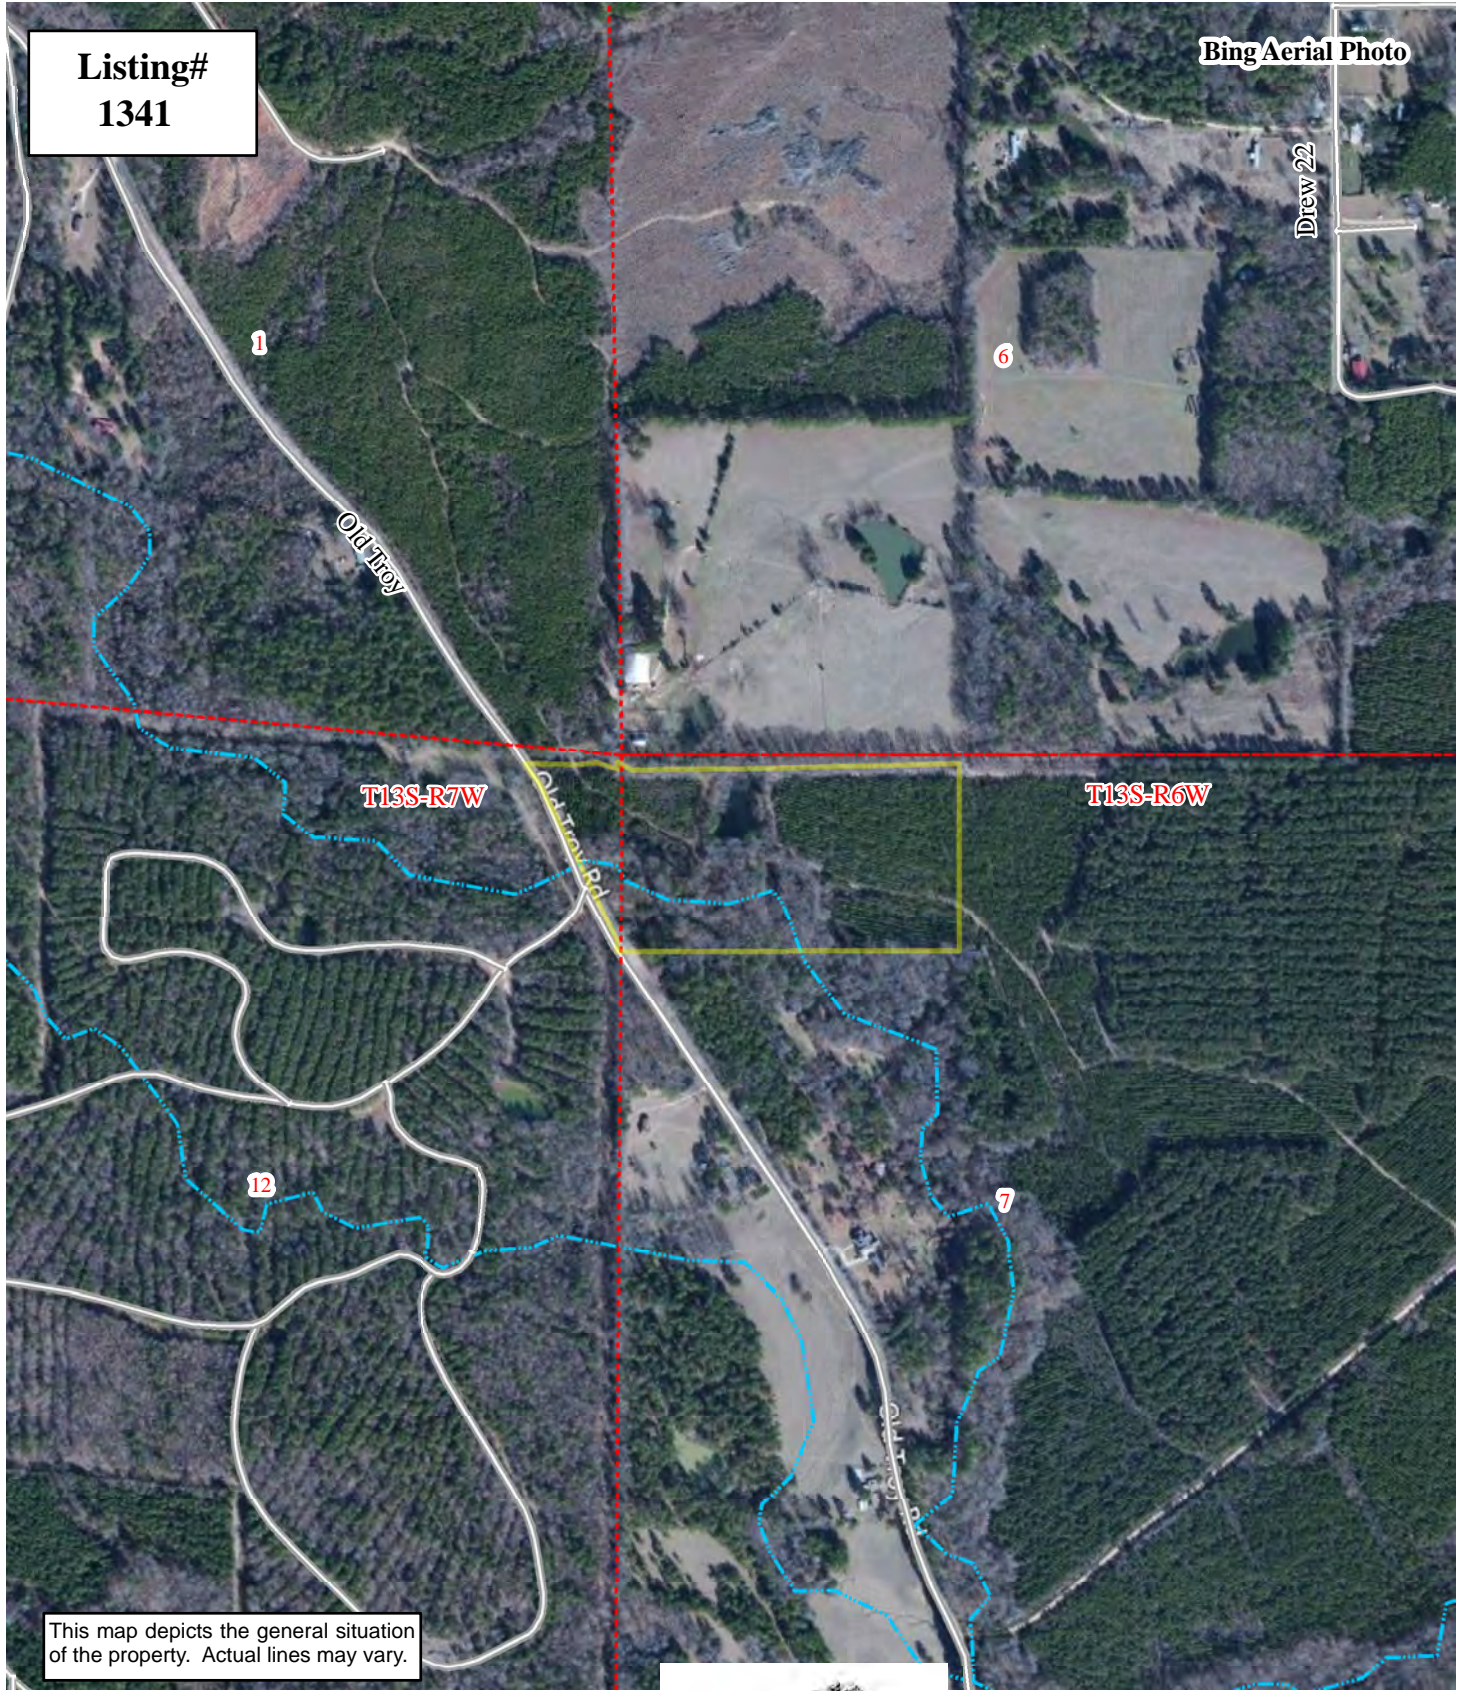

LAND FOR SALE
Old Troy Pond Tract 18.87 +/- Acres
Sec. 7, T13S, R6W and Sec. 12, T13S, R7W
Drew County, AR

Listing#
1341

Bing Aerial Photo

Drew 22

This map depicts the general situation of the property. Actual lines may vary.

Drawn By: RLW
Printed Date: August 7, 2013