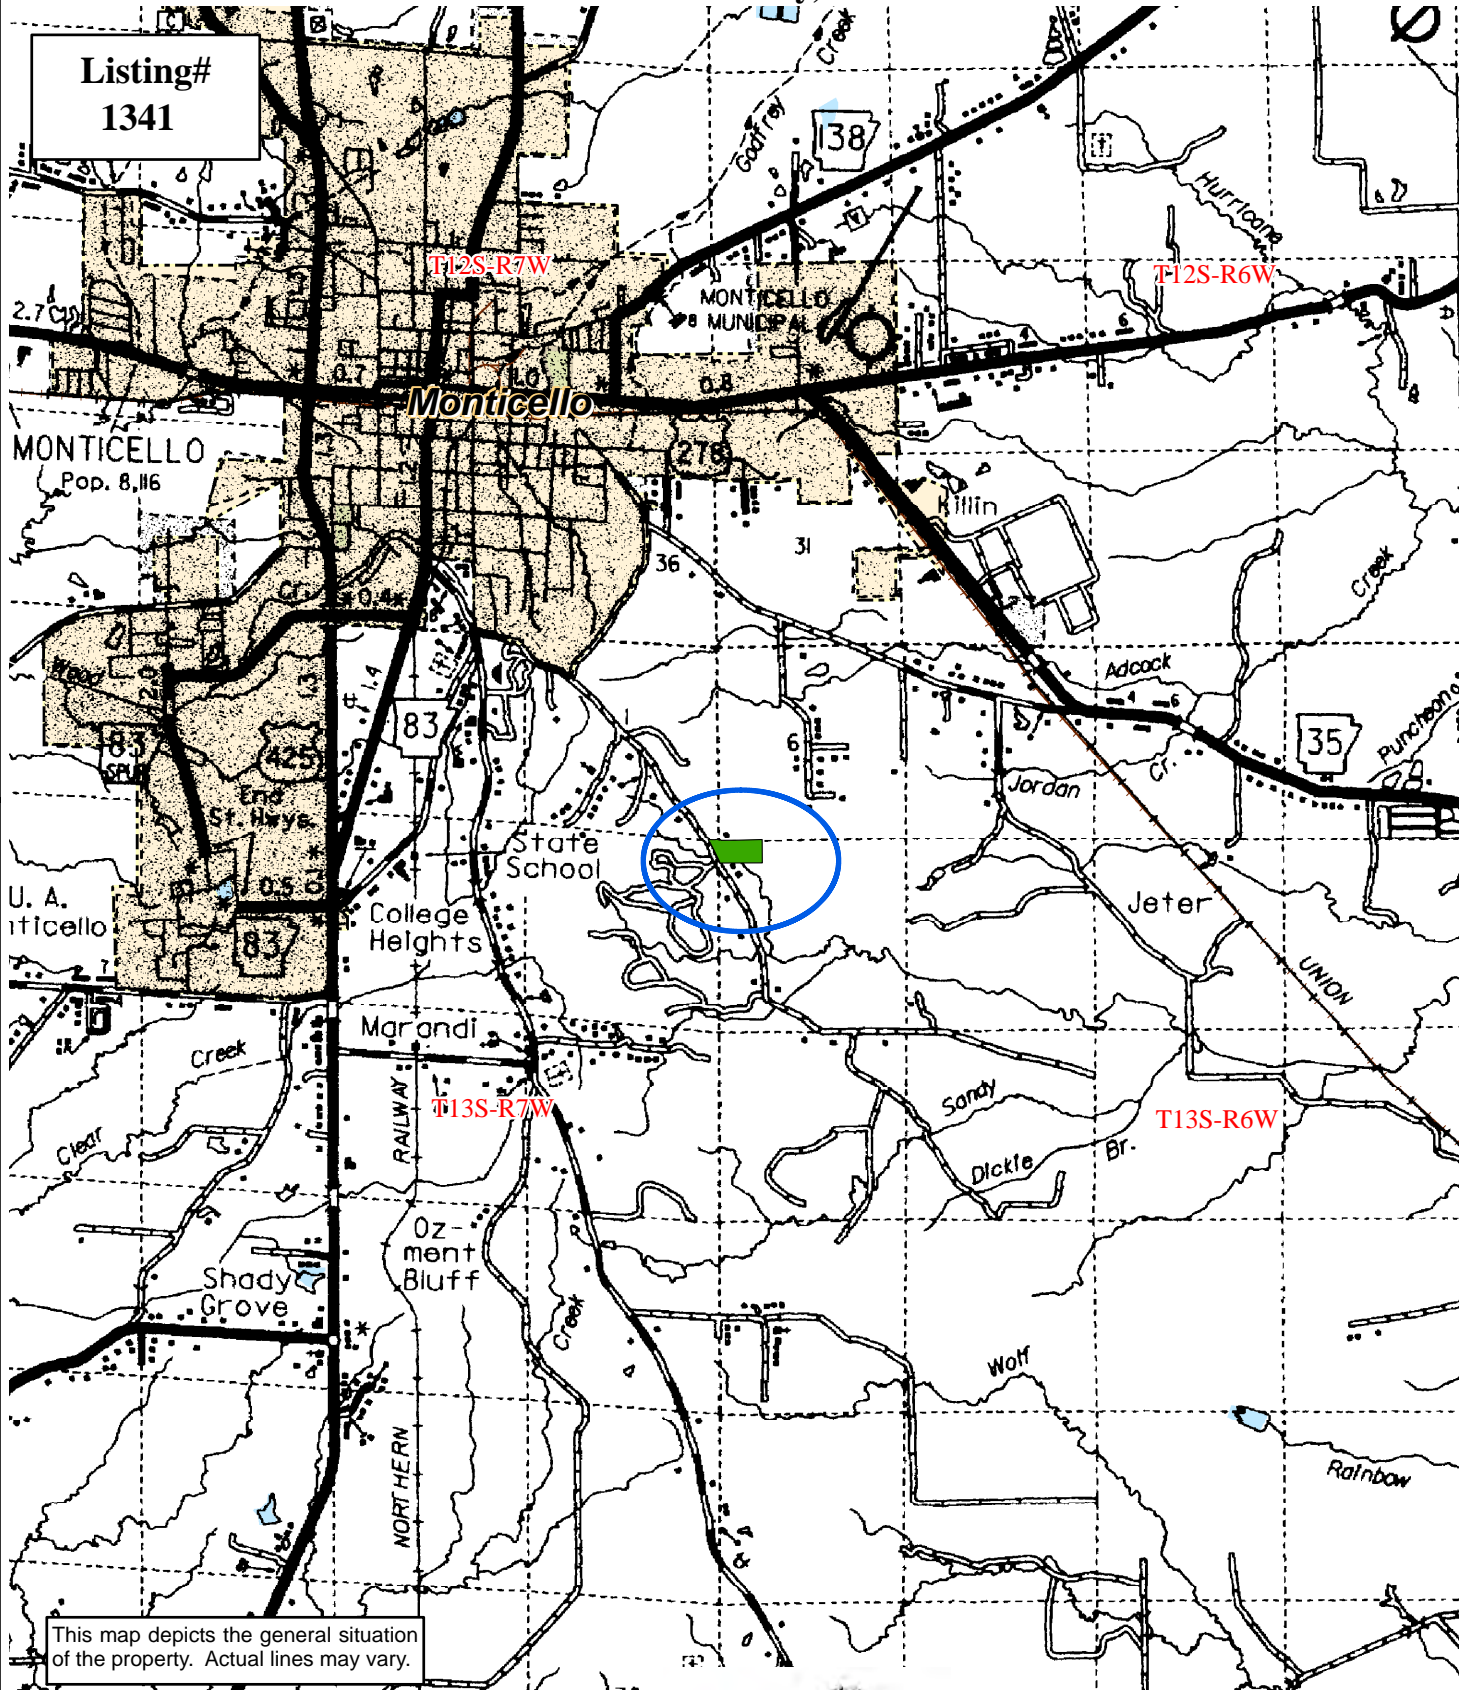

LAND FOR SALE

Old Troy Pond Tract 18.87 +/- Acres
Sec. 7, T13S, R6W and Sec. 12, T13S, R7W
Drew County, AR

Location Map

Listing#
1341

This map depicts the general situation of the property. Actual lines may vary.

0.0625 Miles

Drawn By: RLW
Printed Date: August 7, 2013