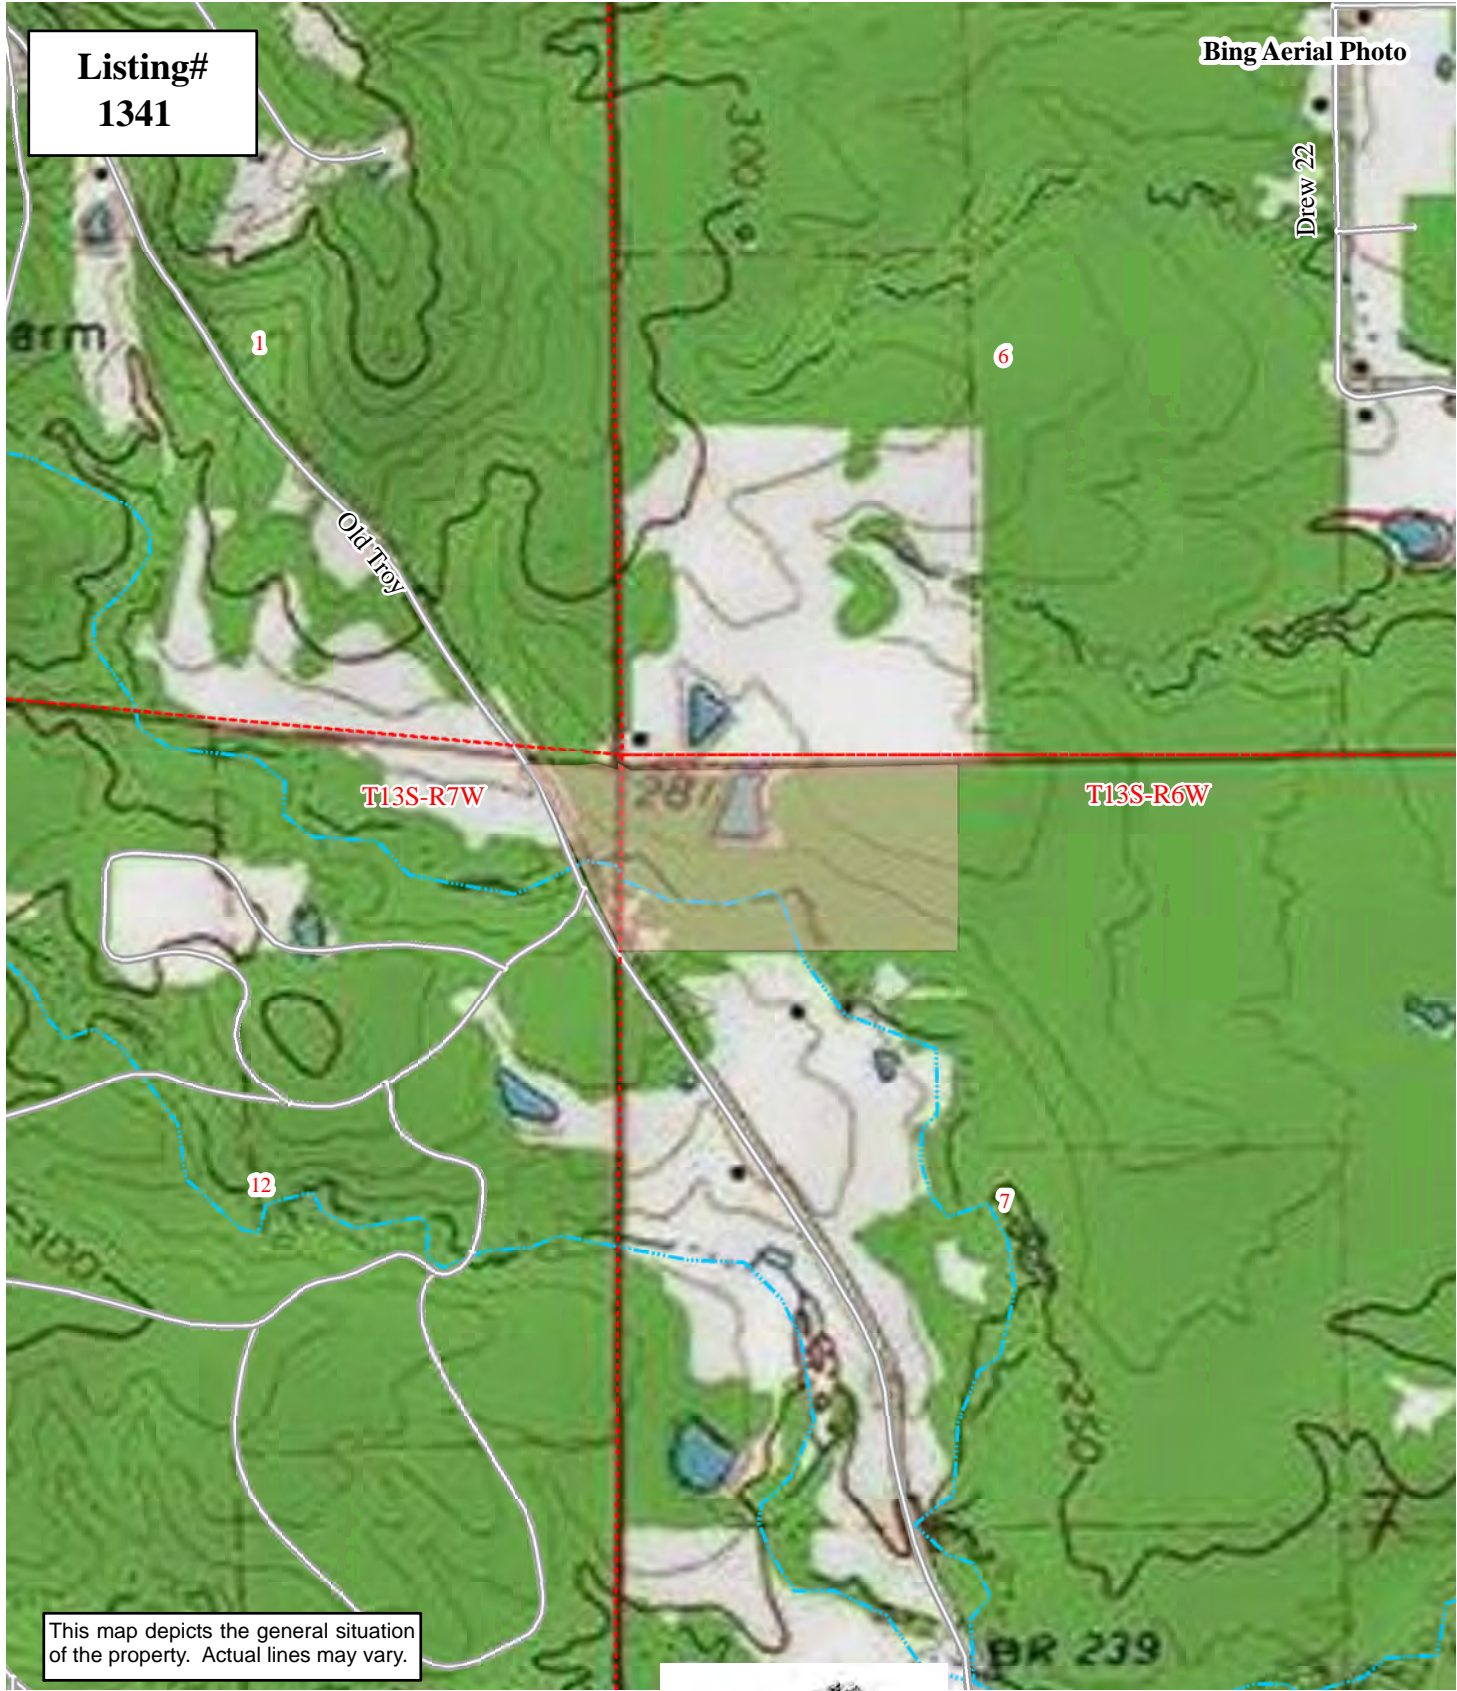

**LAND FOR SALE**  
**Old Troy Pond Tract 18.87 +/- Acres**  
**Sec. 7, T13S, R6W and Sec. 12, T13S, R7W**  
**Drew County, AR**

**Listing#**  
**1341**

**Bing Aerial Photo**

Drew 22

This map depicts the general situation of the property. Actual lines may vary.

Drawn By: RLW  
Printed Date: August 7, 2013