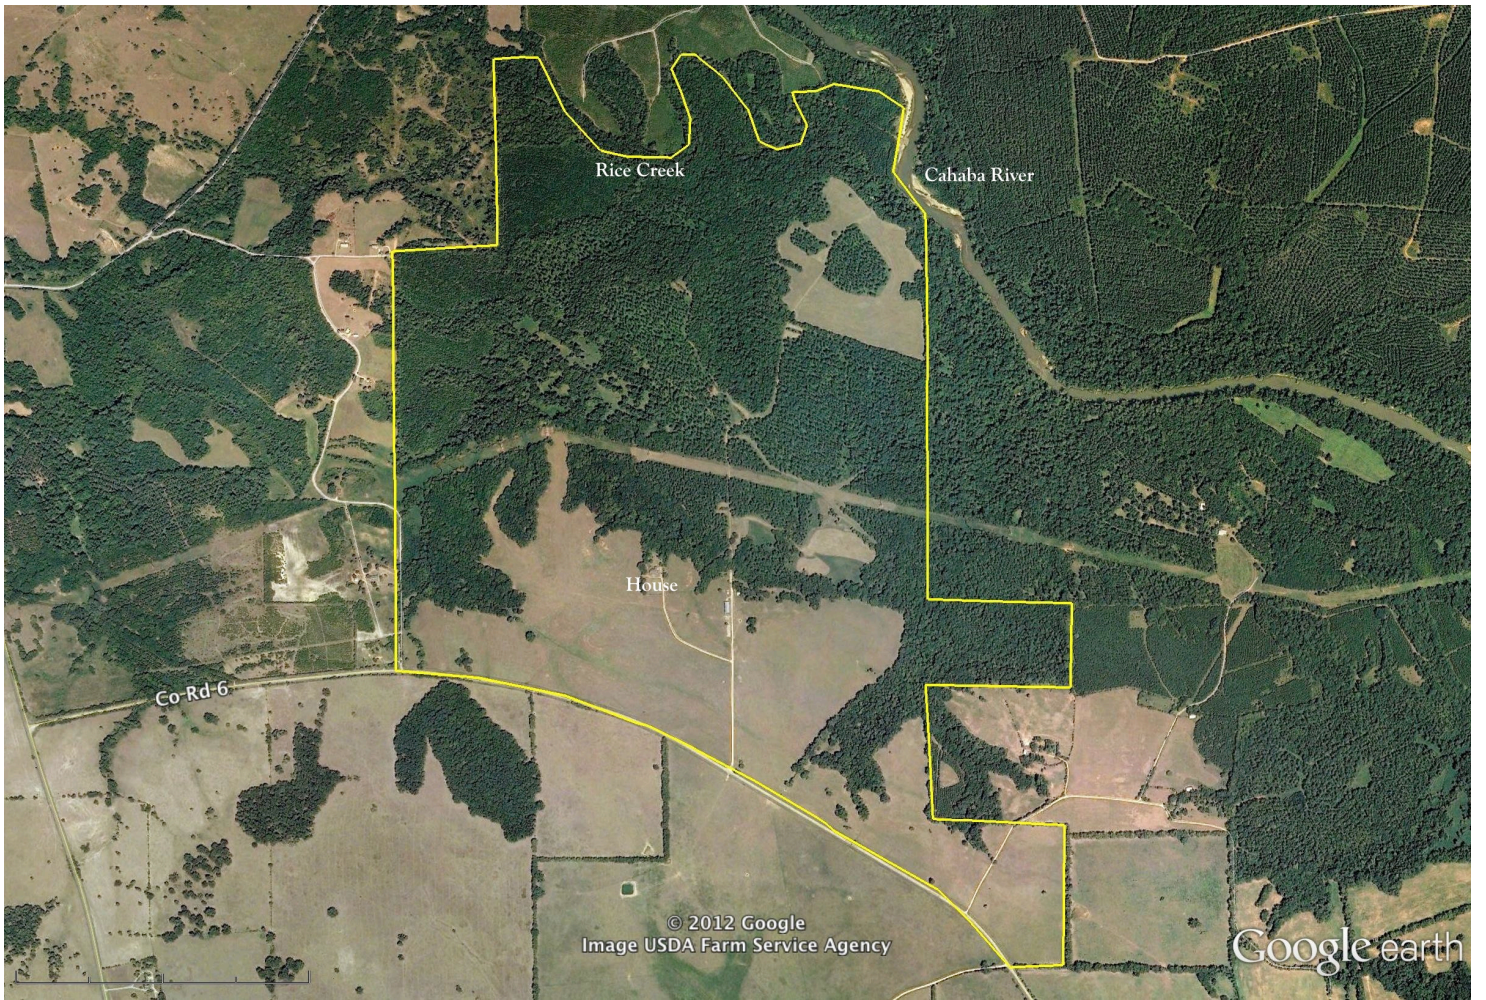

## Rivercrest Platation 775+/- ac.

Perry County

\$1,887,500

- ▶ Spectacular Recreational or Combination Hunting / Agricultural Tract
- ▶ 90 minutes from Birmingham - Near Marion Junction, 6 miles southeast of Marion
- ▶ Balance of Rolling Open Land, Mature Hardwood Bottoms, and 18 + year old Pine Plantation
- ▶ Cahaba River Frontage with a Breathtaking Bluff View
- ▶ Beautiful 4 bedroom, 3 bath Home - 10 ft Ceilings, Hardwood Floors
- ▶ Caretaker House, Hay Barn, Feed House
- ▶ Exceptional Deer and Turkey Hunting

Beautiful, well managed place. Frontage on the Cahaba River and Rice Creek, improved pasture fenced and cross-fenced for horses or cattle. Potential for incredible dove fields. Mature hardwood and pine timber. Comfortable home with outbuildings. First-Class deer and turkey hunting. Give us a call today to schedule a showing

**BOUNDARIES ARE APPROXIMATE**