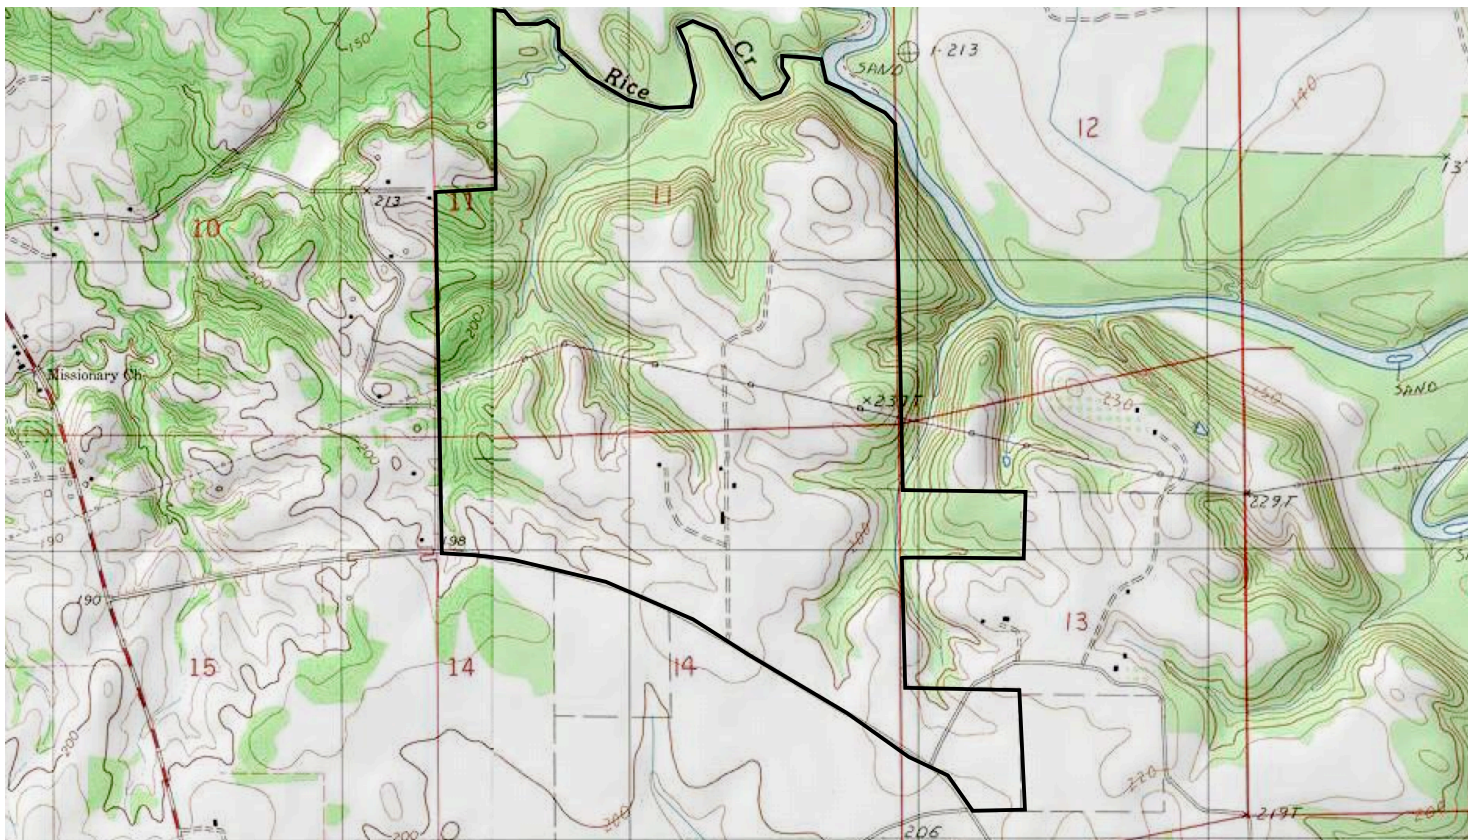

## Rivercrest Platation 775+/- ac.

Perry County

\$1,887,500

- ▶ Spectacular Recreational or Combination Hunting / Agricultural Tract
- ▶ 90 minutes from Birmingham - Near Marion Junction, 6 miles southeast of Marion
- ▶ Balance of Rolling Open Land, Mature Hardwood Bottoms, and 18 + year old Pine Plantation
- ▶ Cahaba River Frontage with a Breathtaking Bluff View
- ▶ Beautiful 4 bedroom, 3 bath Home - 10 ft Ceilings, Hardwood Floors
- ▶ Caretaker House, Hay Barn, Feed House
- ▶ Exceptional Deer and Turkey Hunting

Beautiful, well managed place. Frontage on the Cahaba River and Rice Creek, improved pasture fenced and cross-fenced for horses or cattle. Potential for incredible dove fields. Mature hardwood and pine timber. Comfortable home with outbuildings. First-Class deer and turkey hunting. Give us a call today to schedule a showing

**BOUNDARIES ARE APPROXIMATE**