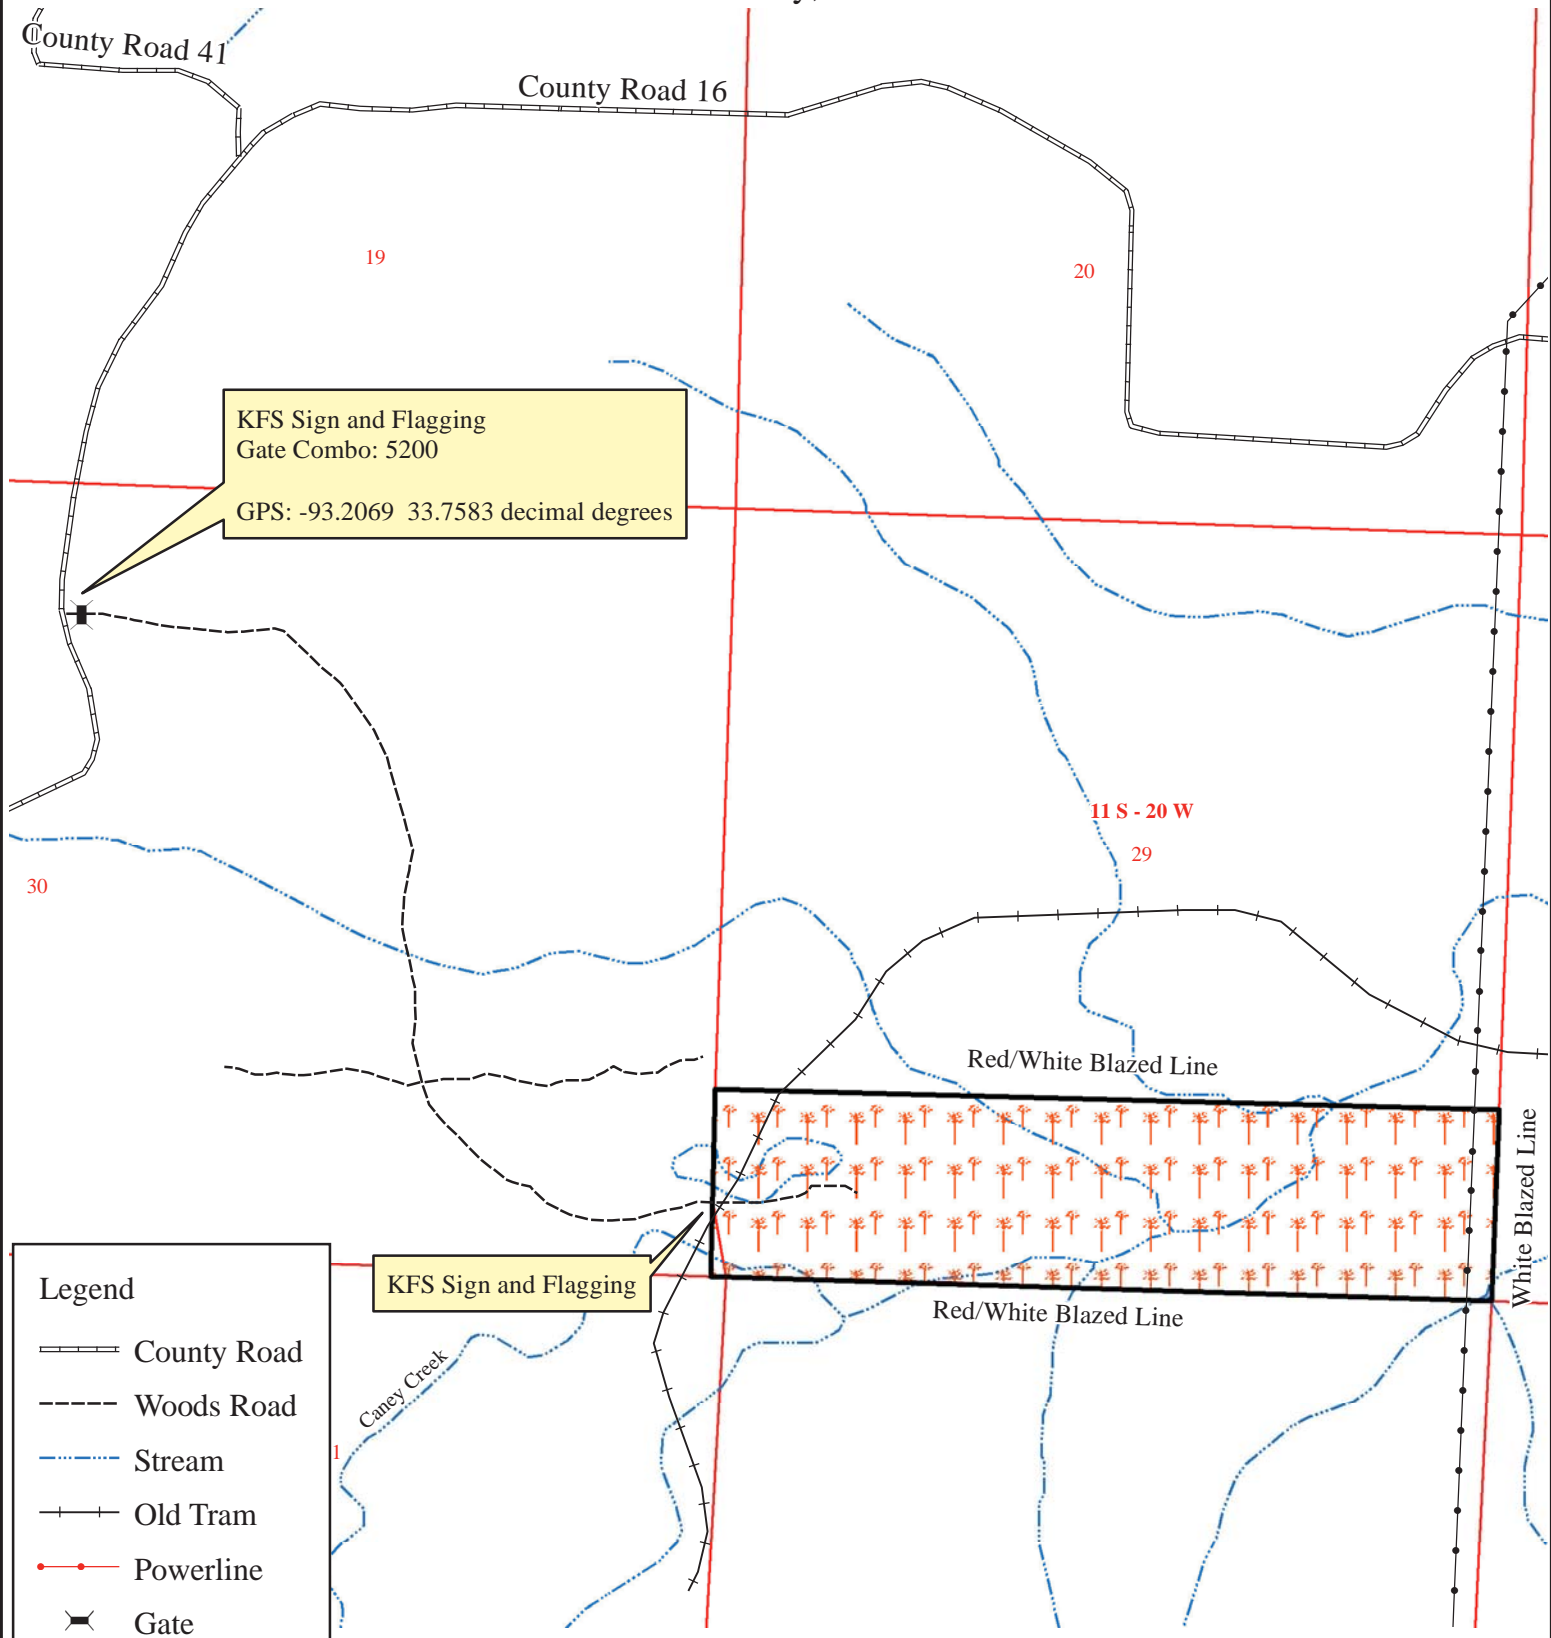

Land For Sale
 Cummings Springs Tract (#7121)
 +/-160 Acres
 S1/2 of S1/2, Sec. 29, T11S, R20W
 Nevada County, Arkansas

KFS Sign and Flagging
 Gate Combo: 5200
 GPS: -93.2069 33.7583 decimal degrees

KFS Sign and Flagging

Legend

- County Road
- Woods Road
- Stream
- Old Tram
- Powerline
- Gate

Tiger Data
 August 2012
 Printed By: RDH