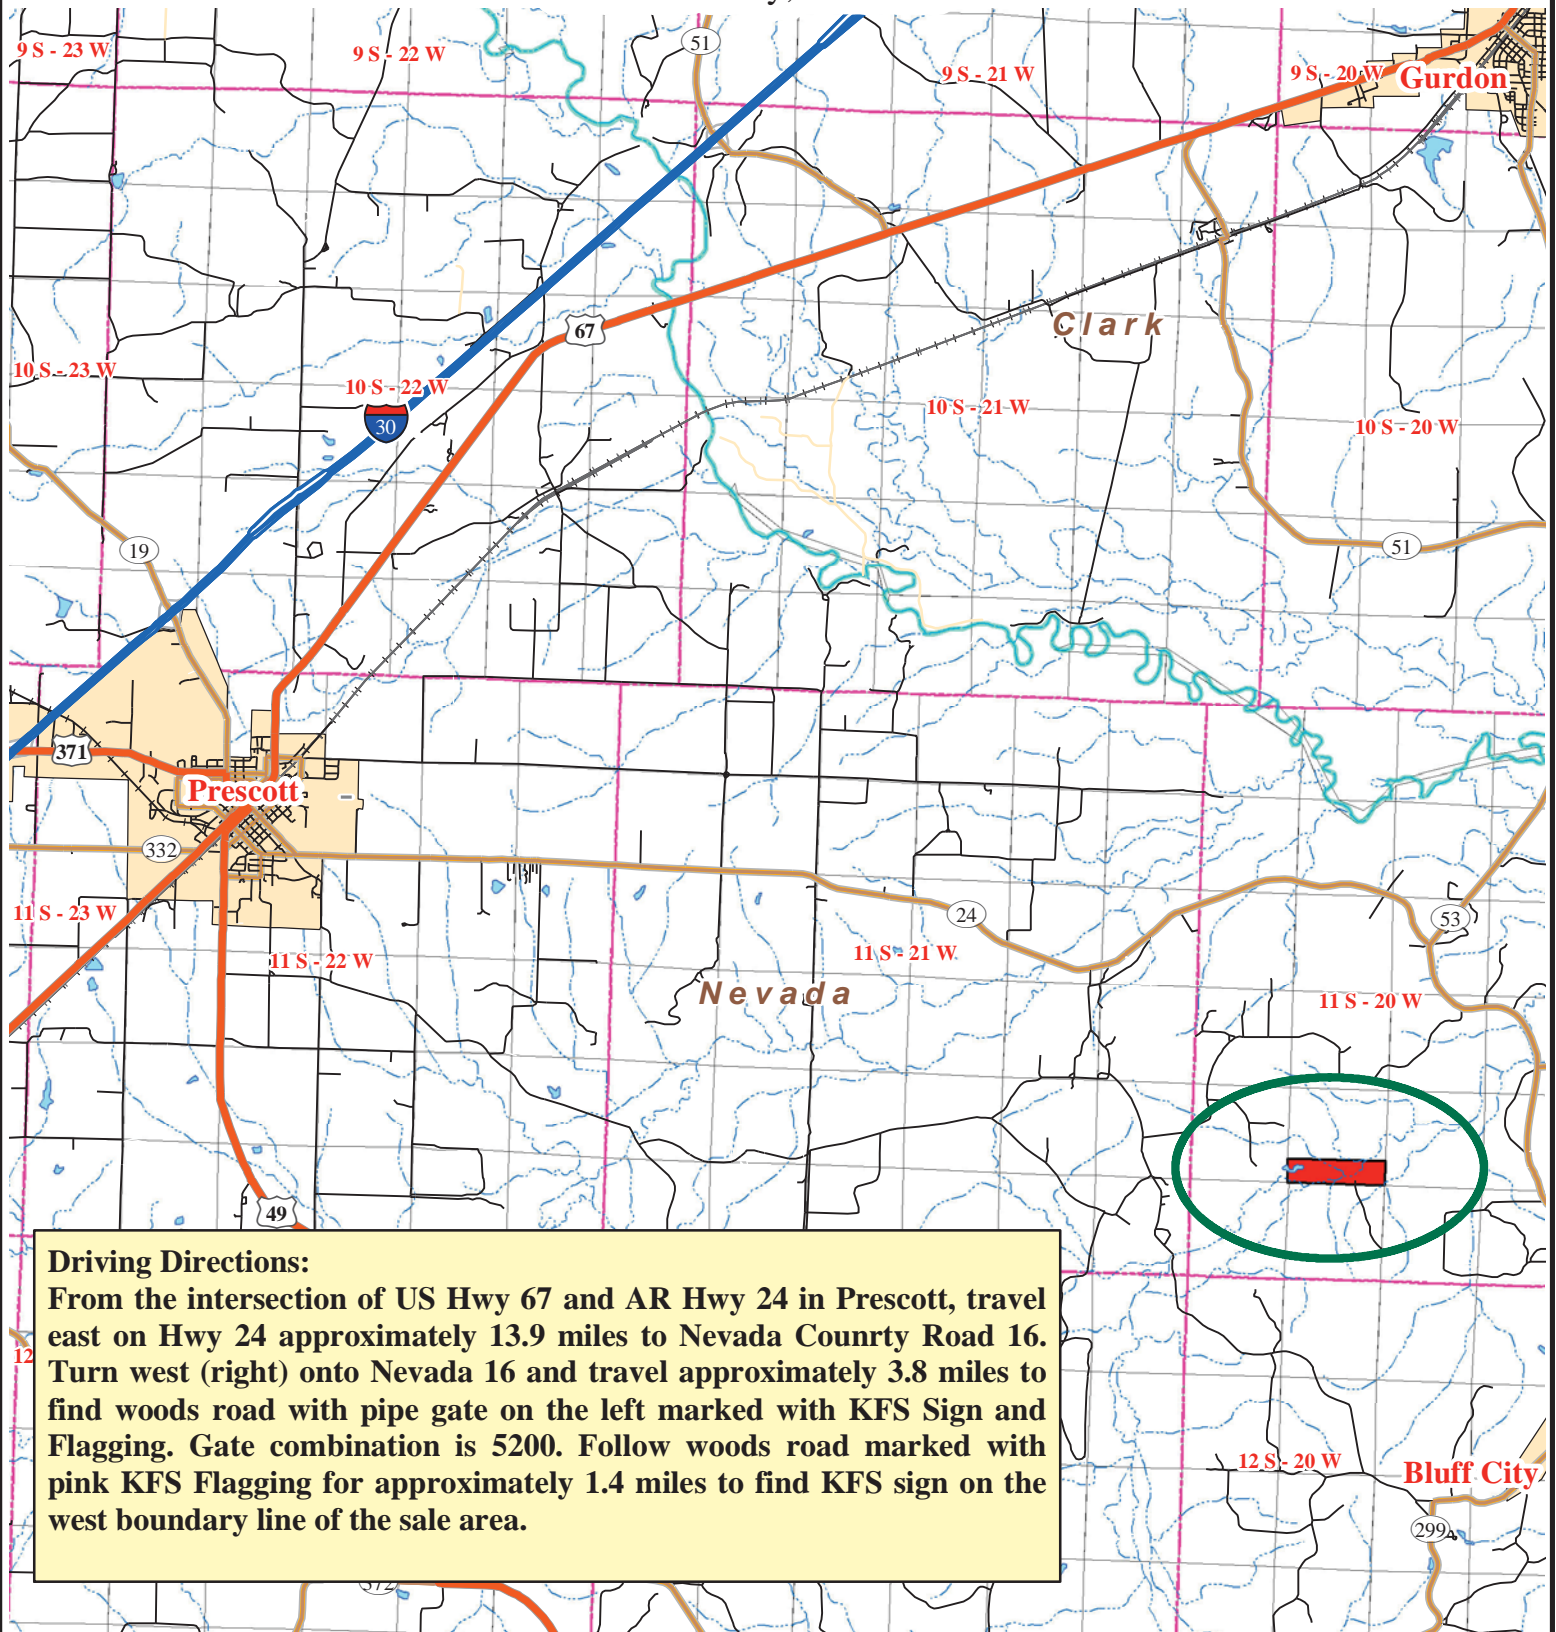

Land For Sale
 Cummings Springs Tract (#7121)
 +/-160 Acres
 S1/2 of S1/2, Sec. 29, T11S, R20W
 Nevada County, Arkansas

Driving Directions:
 From the intersection of US Hwy 67 and AR Hwy 24 in Prescott, travel east on Hwy 24 approximately 13.9 miles to Nevada County Road 16. Turn west (right) onto Nevada 16 and travel approximately 3.8 miles to find woods road with pipe gate on the left marked with KFS Sign and Flagging. Gate combination is 5200. Follow woods road marked with pink KFS Flagging for approximately 1.4 miles to find KFS sign on the west boundary line of the sale area.