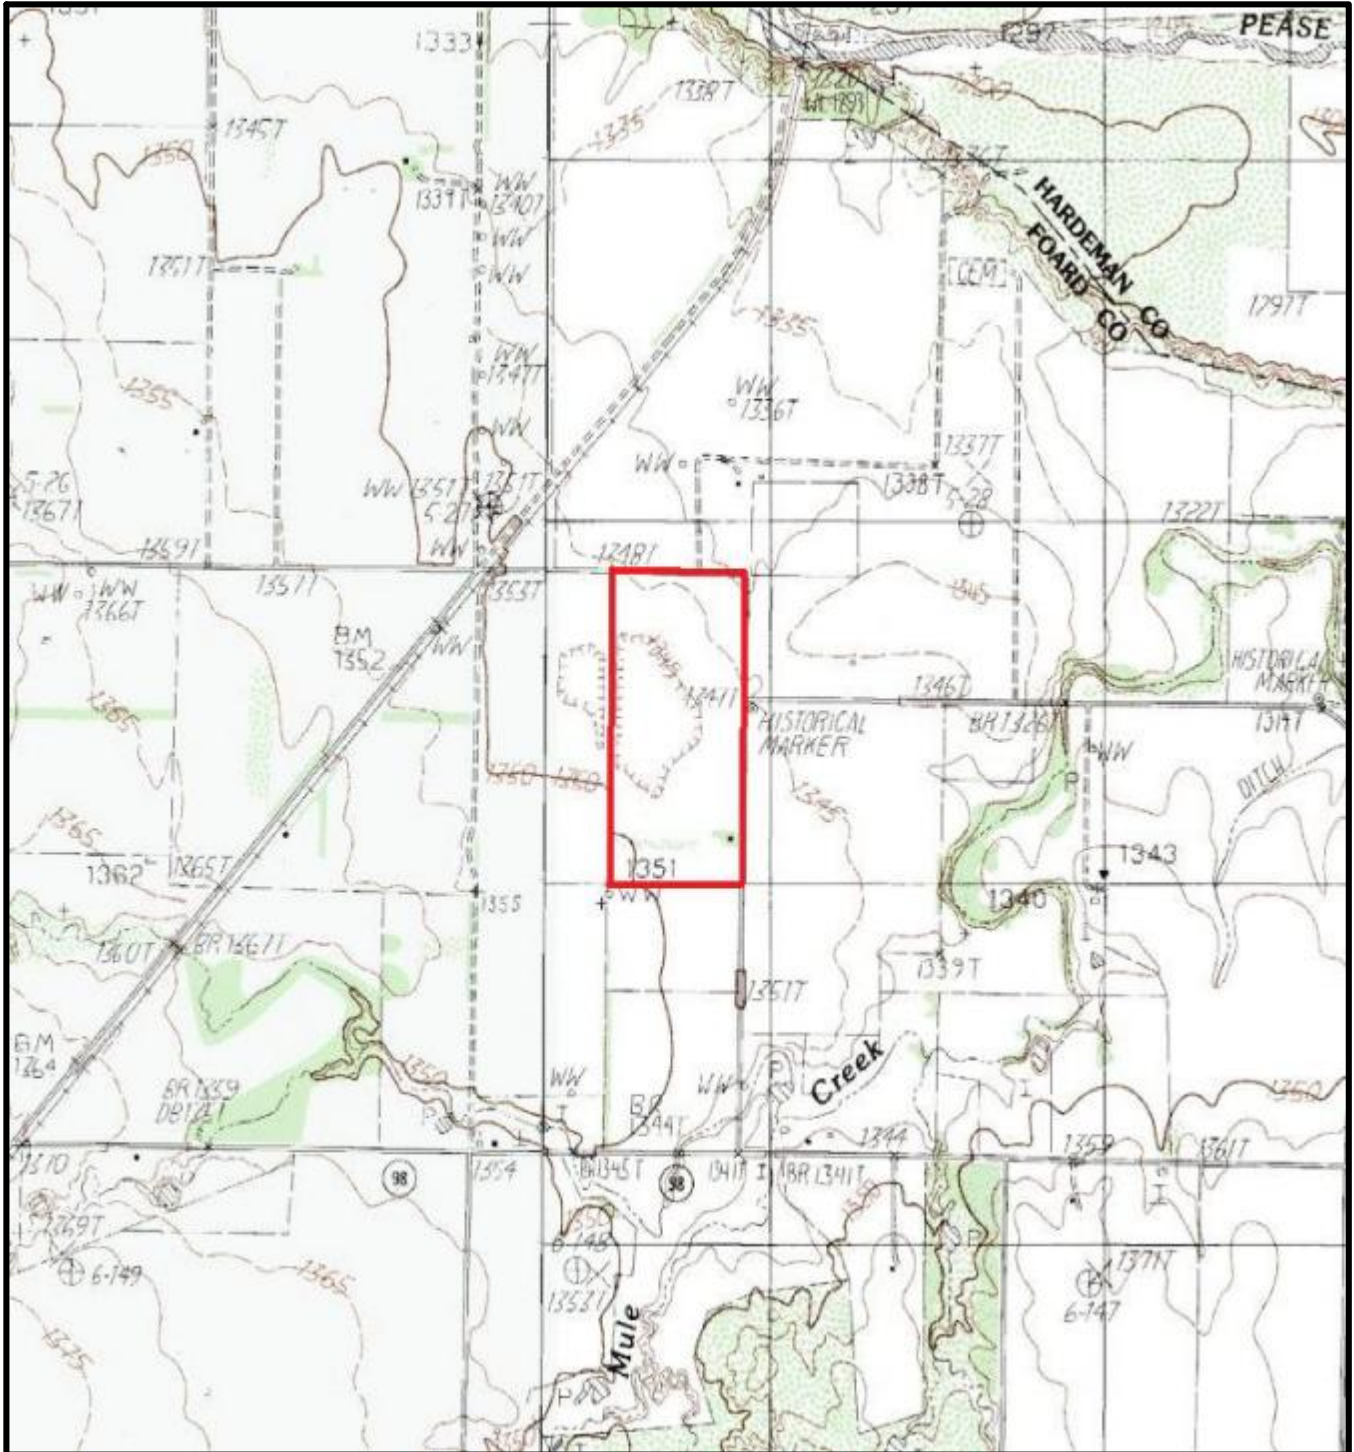

River Creek Land Sales
THE BRAND FOR LAND

AERIAL MAP

HUNTING TRACT and FARM

89 +/- ACRES

FOARD COUNTY, TEXAS

*Borders as drawn are approximate and must be verified by the buyer and/or appropriate professionals.

River Creek Land Sales
THE BRAND FOR LAND

TOPO MAP

HUNTING TRACT and FARM

89 +/- ACRES

FOARD COUNTY, TEXAS

*Borders as drawn are approximate and must be verified by the buyer and/or appropriate professionals.

PROXIMITY TO RIVERS/CREEKS

HUNTING TRACT and FARM

89 +/- ACRES

FOARD COUNTY, TEXAS

*Borders as drawn are approximate and must be verified by the buyer and/or appropriate professionals.