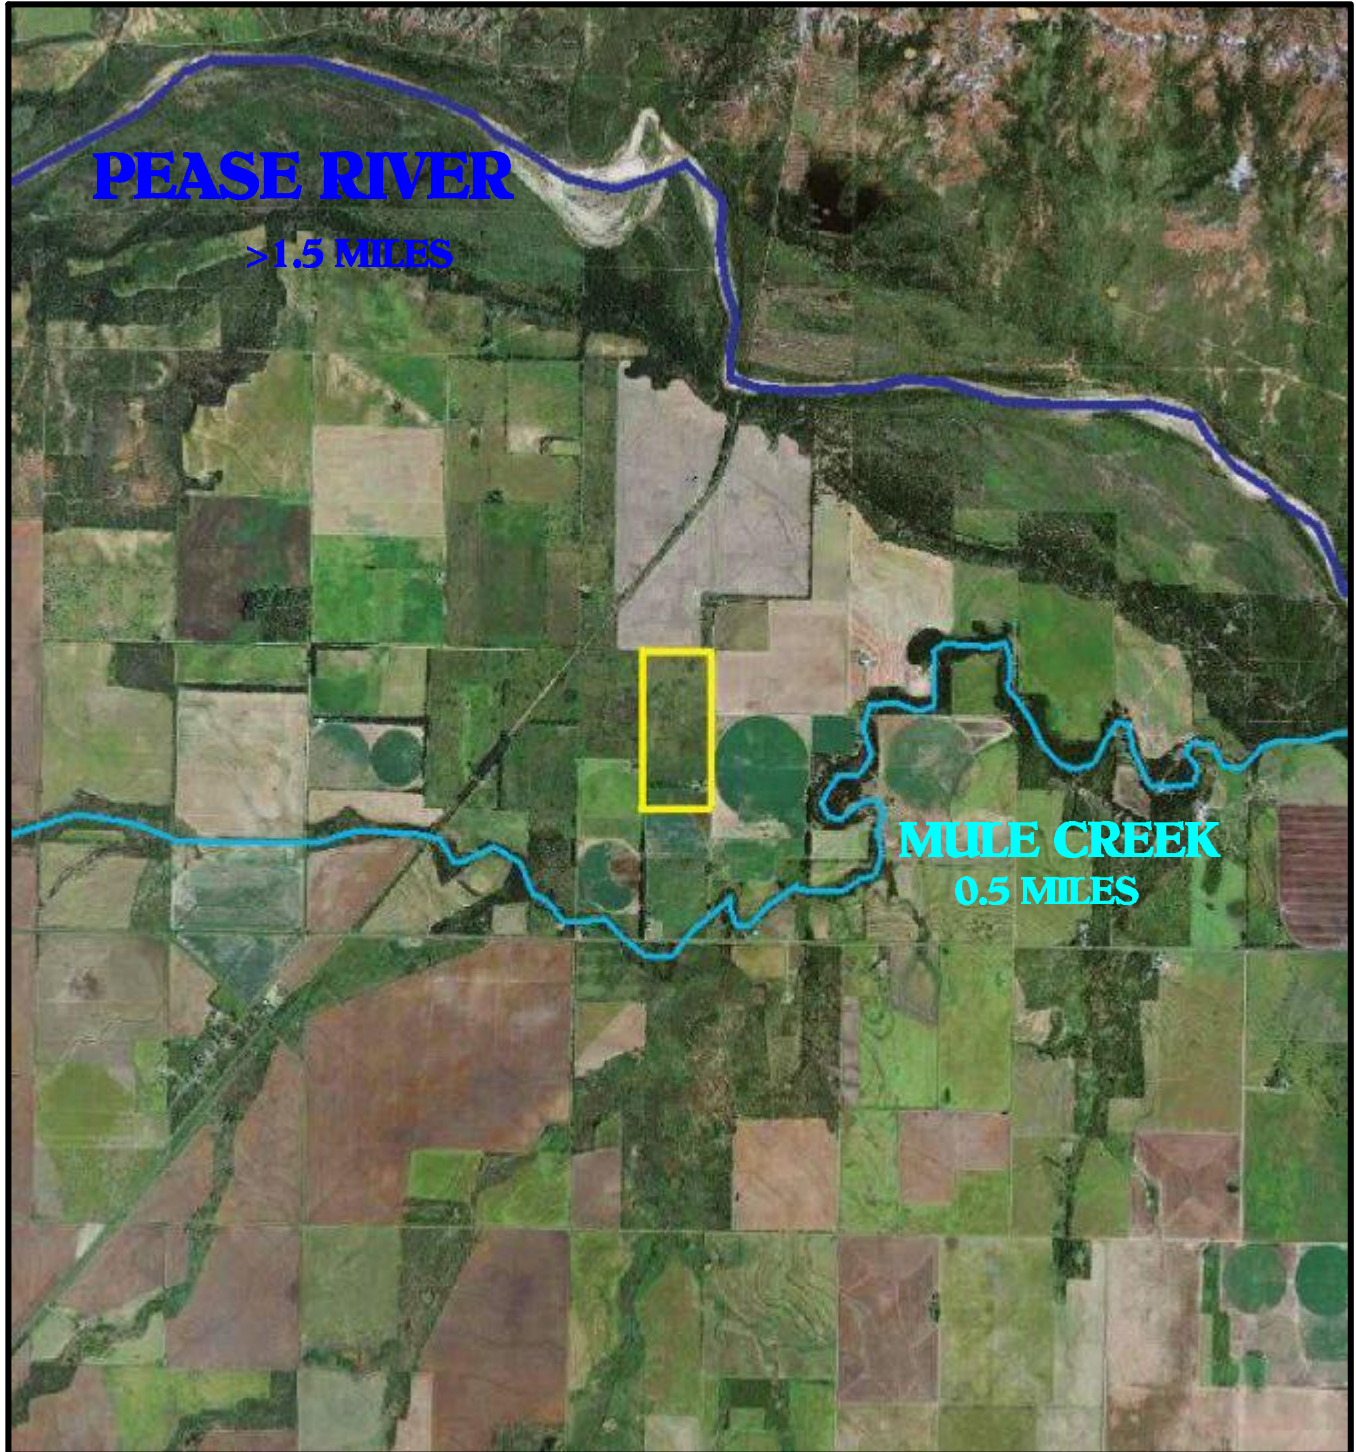

River Creek Land Sales
THE BRAND FOR LAND

AERIAL MAP

HUNTING TRACT and FARM

89 +/- ACRES

FOARD COUNTY, TEXAS

*Borders as drawn are approximate and must be verified by the buyer and/or appropriate professionals.

River Creek Land Sales
THE BRAND FOR LAND

TOPO MAP

HUNTING TRACT and FARM

89 +/- ACRES

FOARD COUNTY, TEXAS

*Borders as drawn are approximate and must be verified by the buyer and/or appropriate professionals.

PROXIMITY TO RIVERS/CREEKS

HUNTING TRACT and FARM

89 +/- ACRES

FOARD COUNTY, TEXAS

*Borders as drawn are approximate and must be verified by the buyer and/or appropriate professionals.