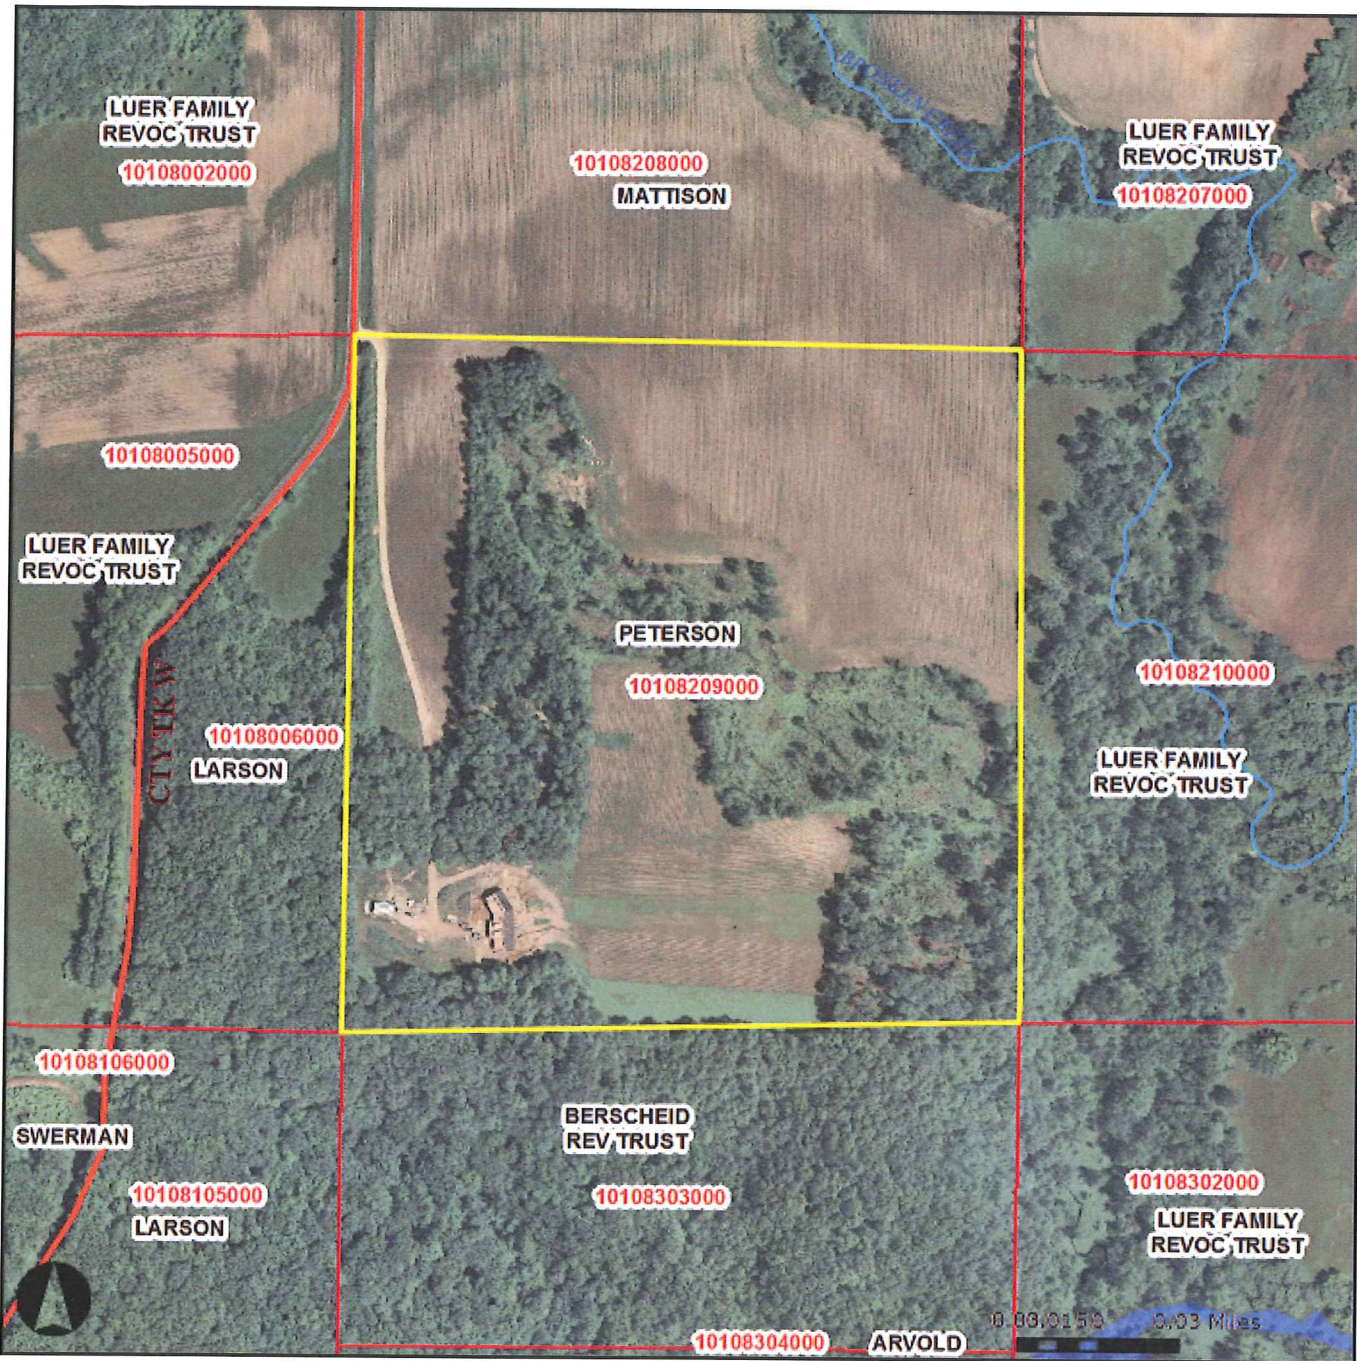

Dunn Co GIS

DISCLAIMER OF LIABILITY

The information depicted on this map is a compilation of public record information including aerial photography and other base maps. No warranty is made, express or implied, as to the accuracy of the information used. The data layers are a representation of current data to the best of our knowledge and may contain errors. It is not a legally recorded map and cannot be substituted for field-verified information. Map may be reproduced with permission of the Dunn County Administrative Coordinators Office. Errors should be reported to the GIS Division, 800 Wilson Ave, Menomonie WI 54751. Phone (715) 231-6505.