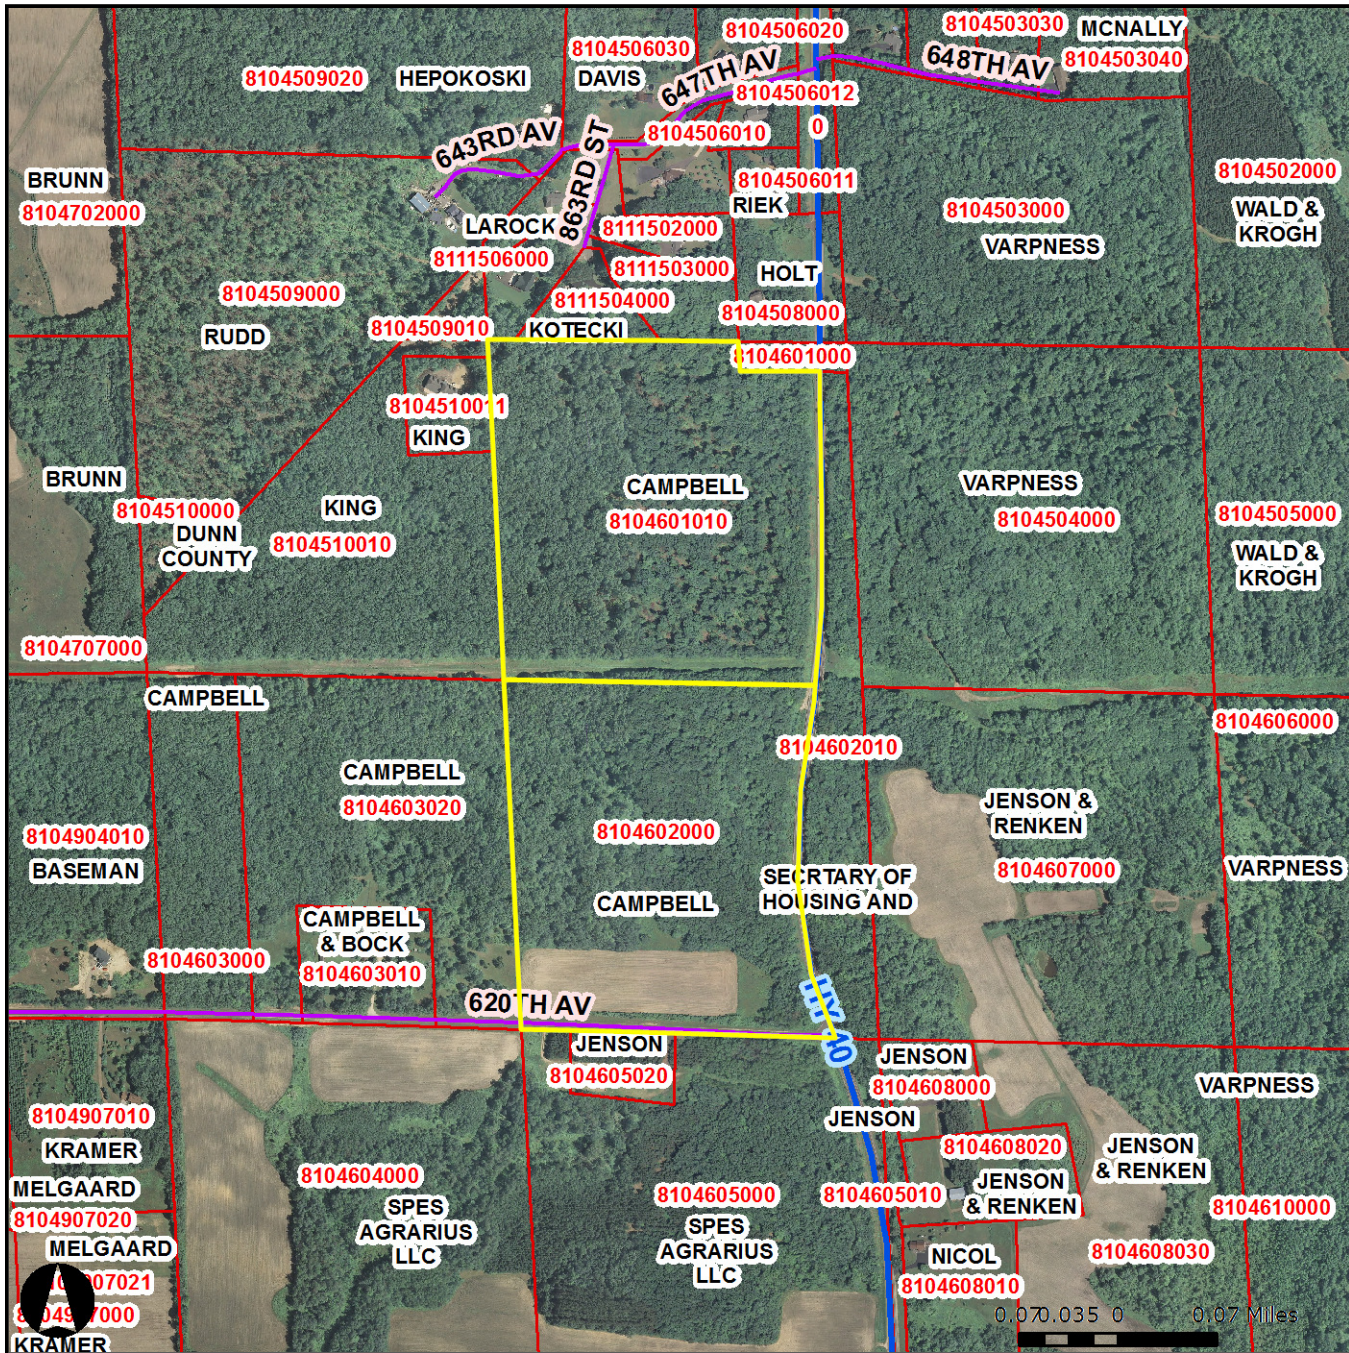

Dunn Co GIS

DISCLAIMER OF LIABILITY

The information depicted on this map is a compilation of public record information including aerial photography and other base maps. No warranty is made, express or implied, as to the accuracy of the information used. The data layers are a representation of current data to the best of our knowledge and may contain errors. It is not a legally recorded map and cannot be substituted for field-verified information. Map may be reproduced with permission of the Dunn County Administrative Coordinators Office. Errors should be reported to the GIS Division, 800 Wilson Ave, Menomonie WI 54751. Phone (715) 231-6505.