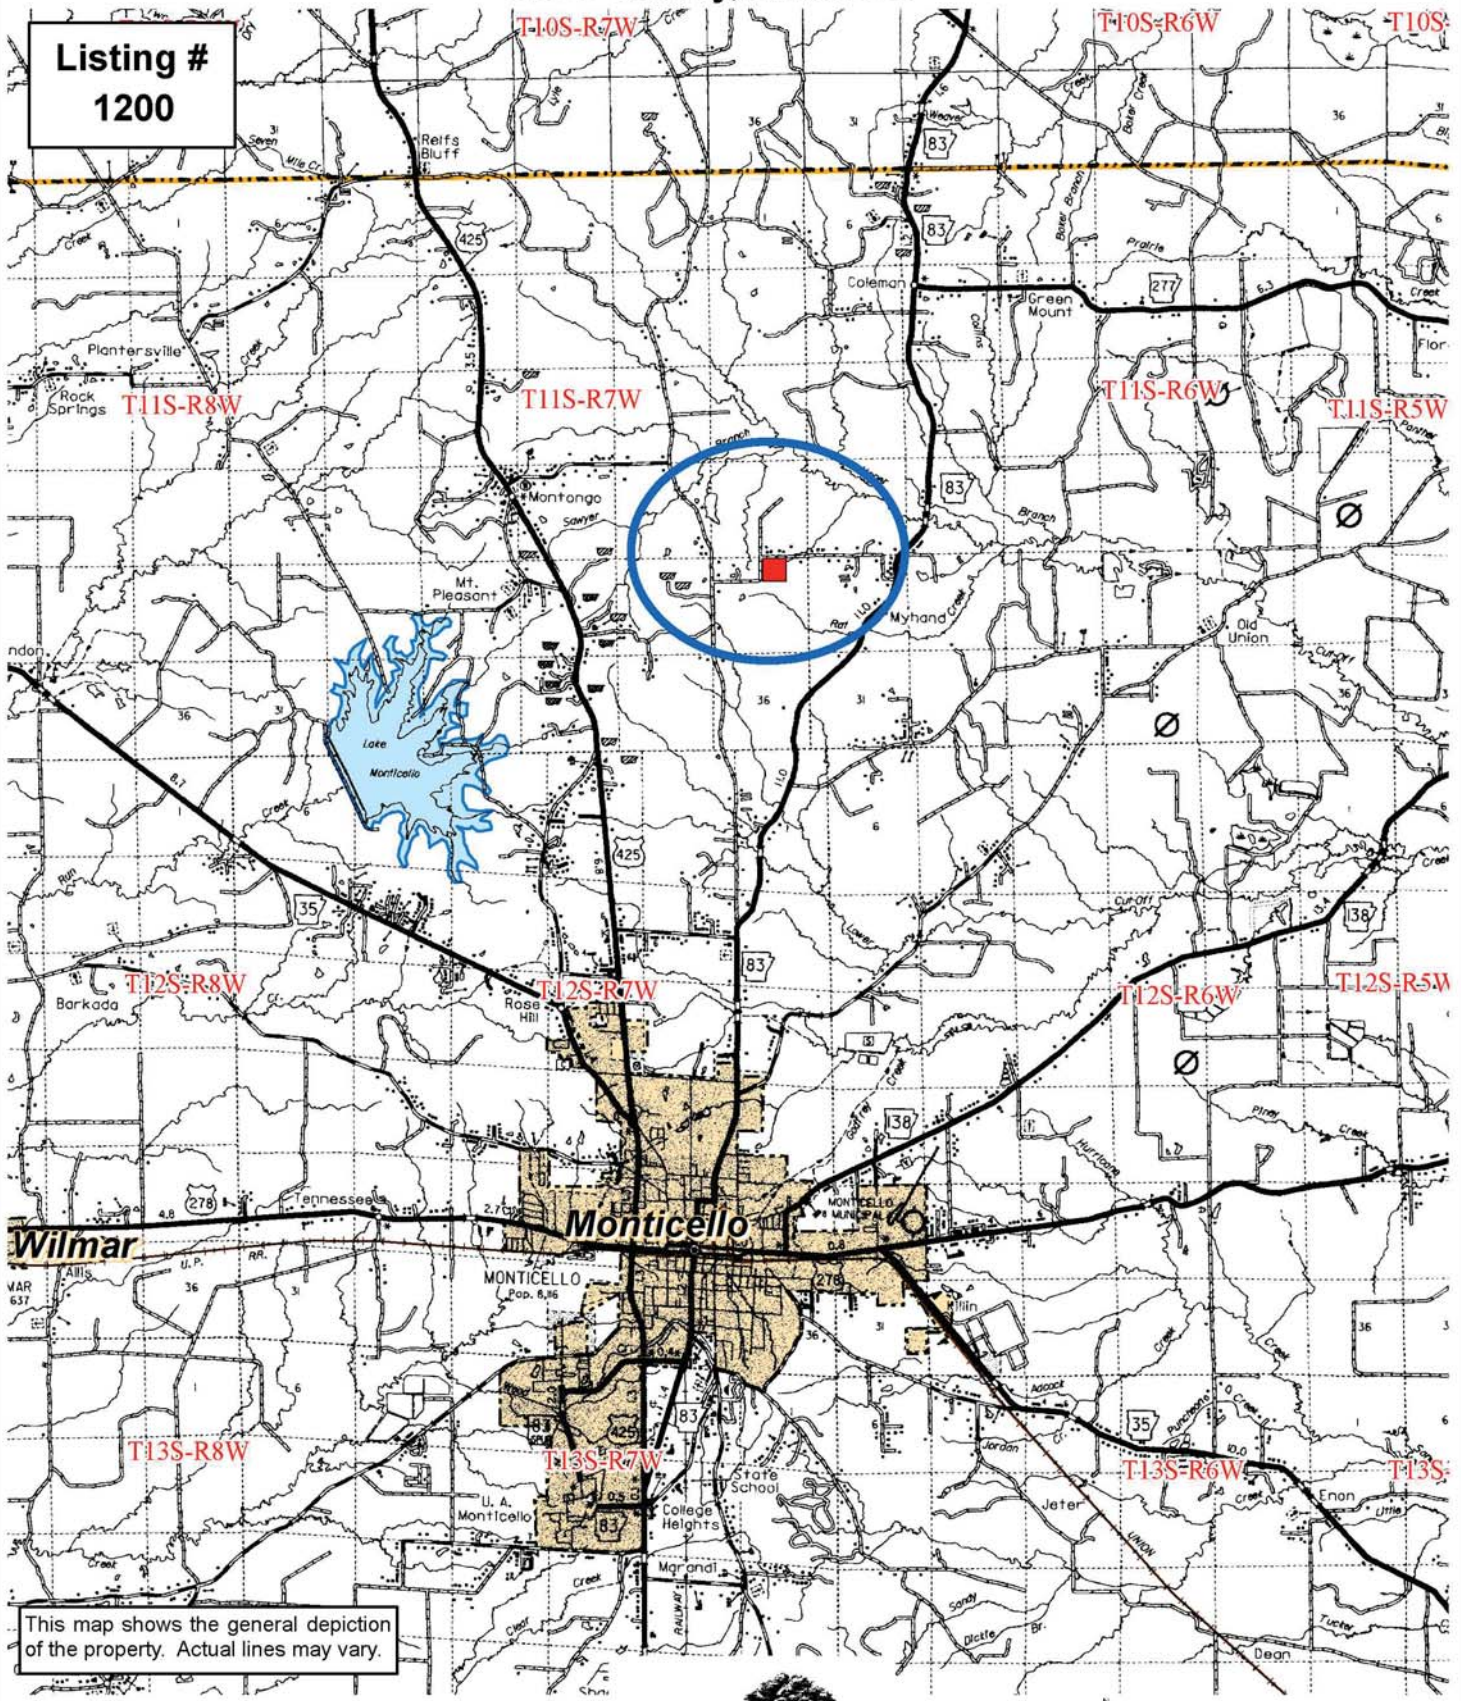

LAND FOR SALE
Rabb Road 40 +/- Acres
Section 25, Township 11 South, Range 7 West
Drew County, Arkansas

Location Map

Listing #
1200

This map shows the general depiction of the property. Actual lines may vary.