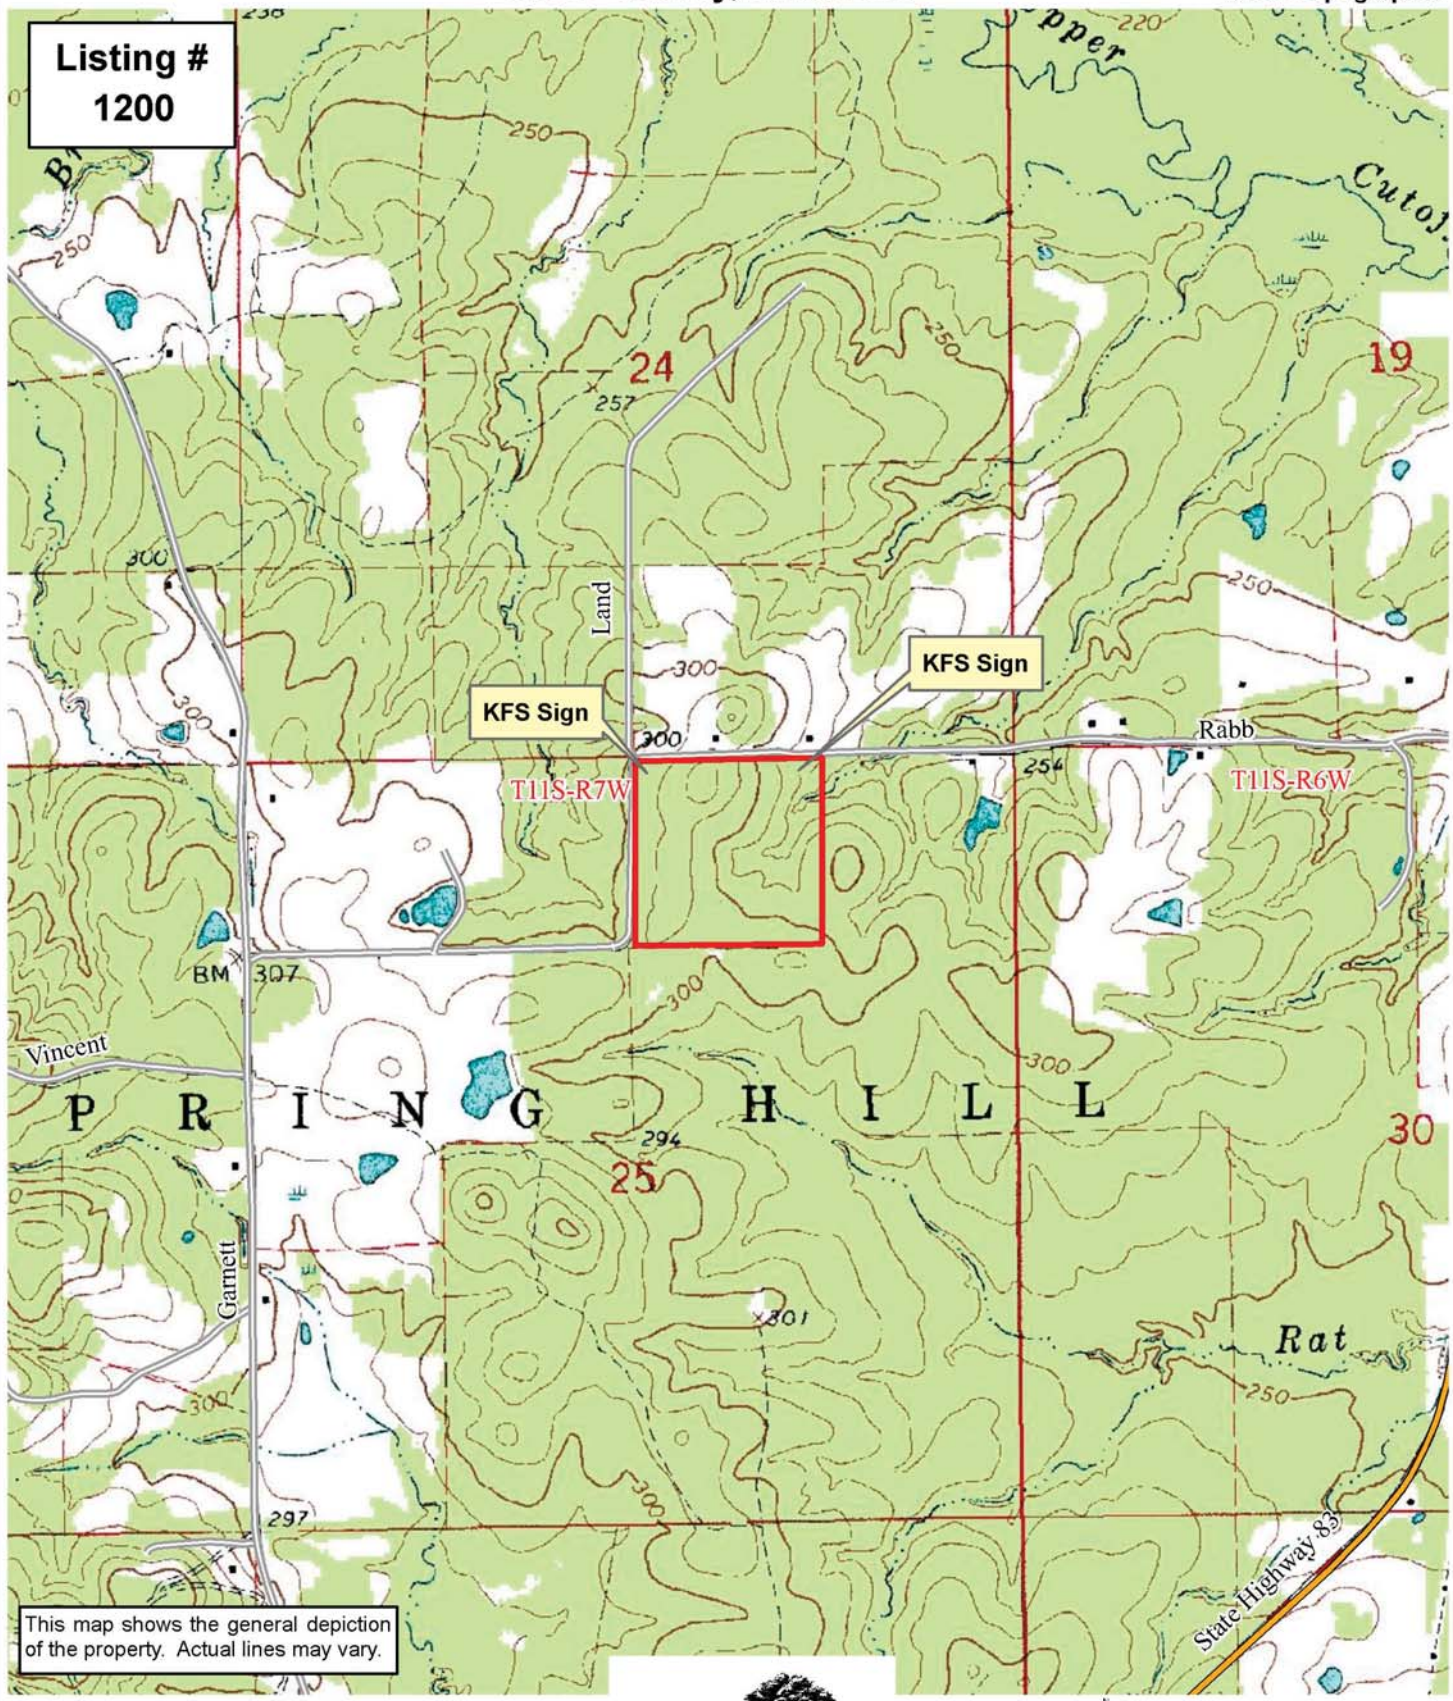

LAND FOR SALE
Rabb Road 40 +/- Acres
Section 25, Township 11 South, Range 7 West
Drew County, Arkansas

USGS Topographic

Listing #
1200

This map shows the general depiction of the property. Actual lines may vary.