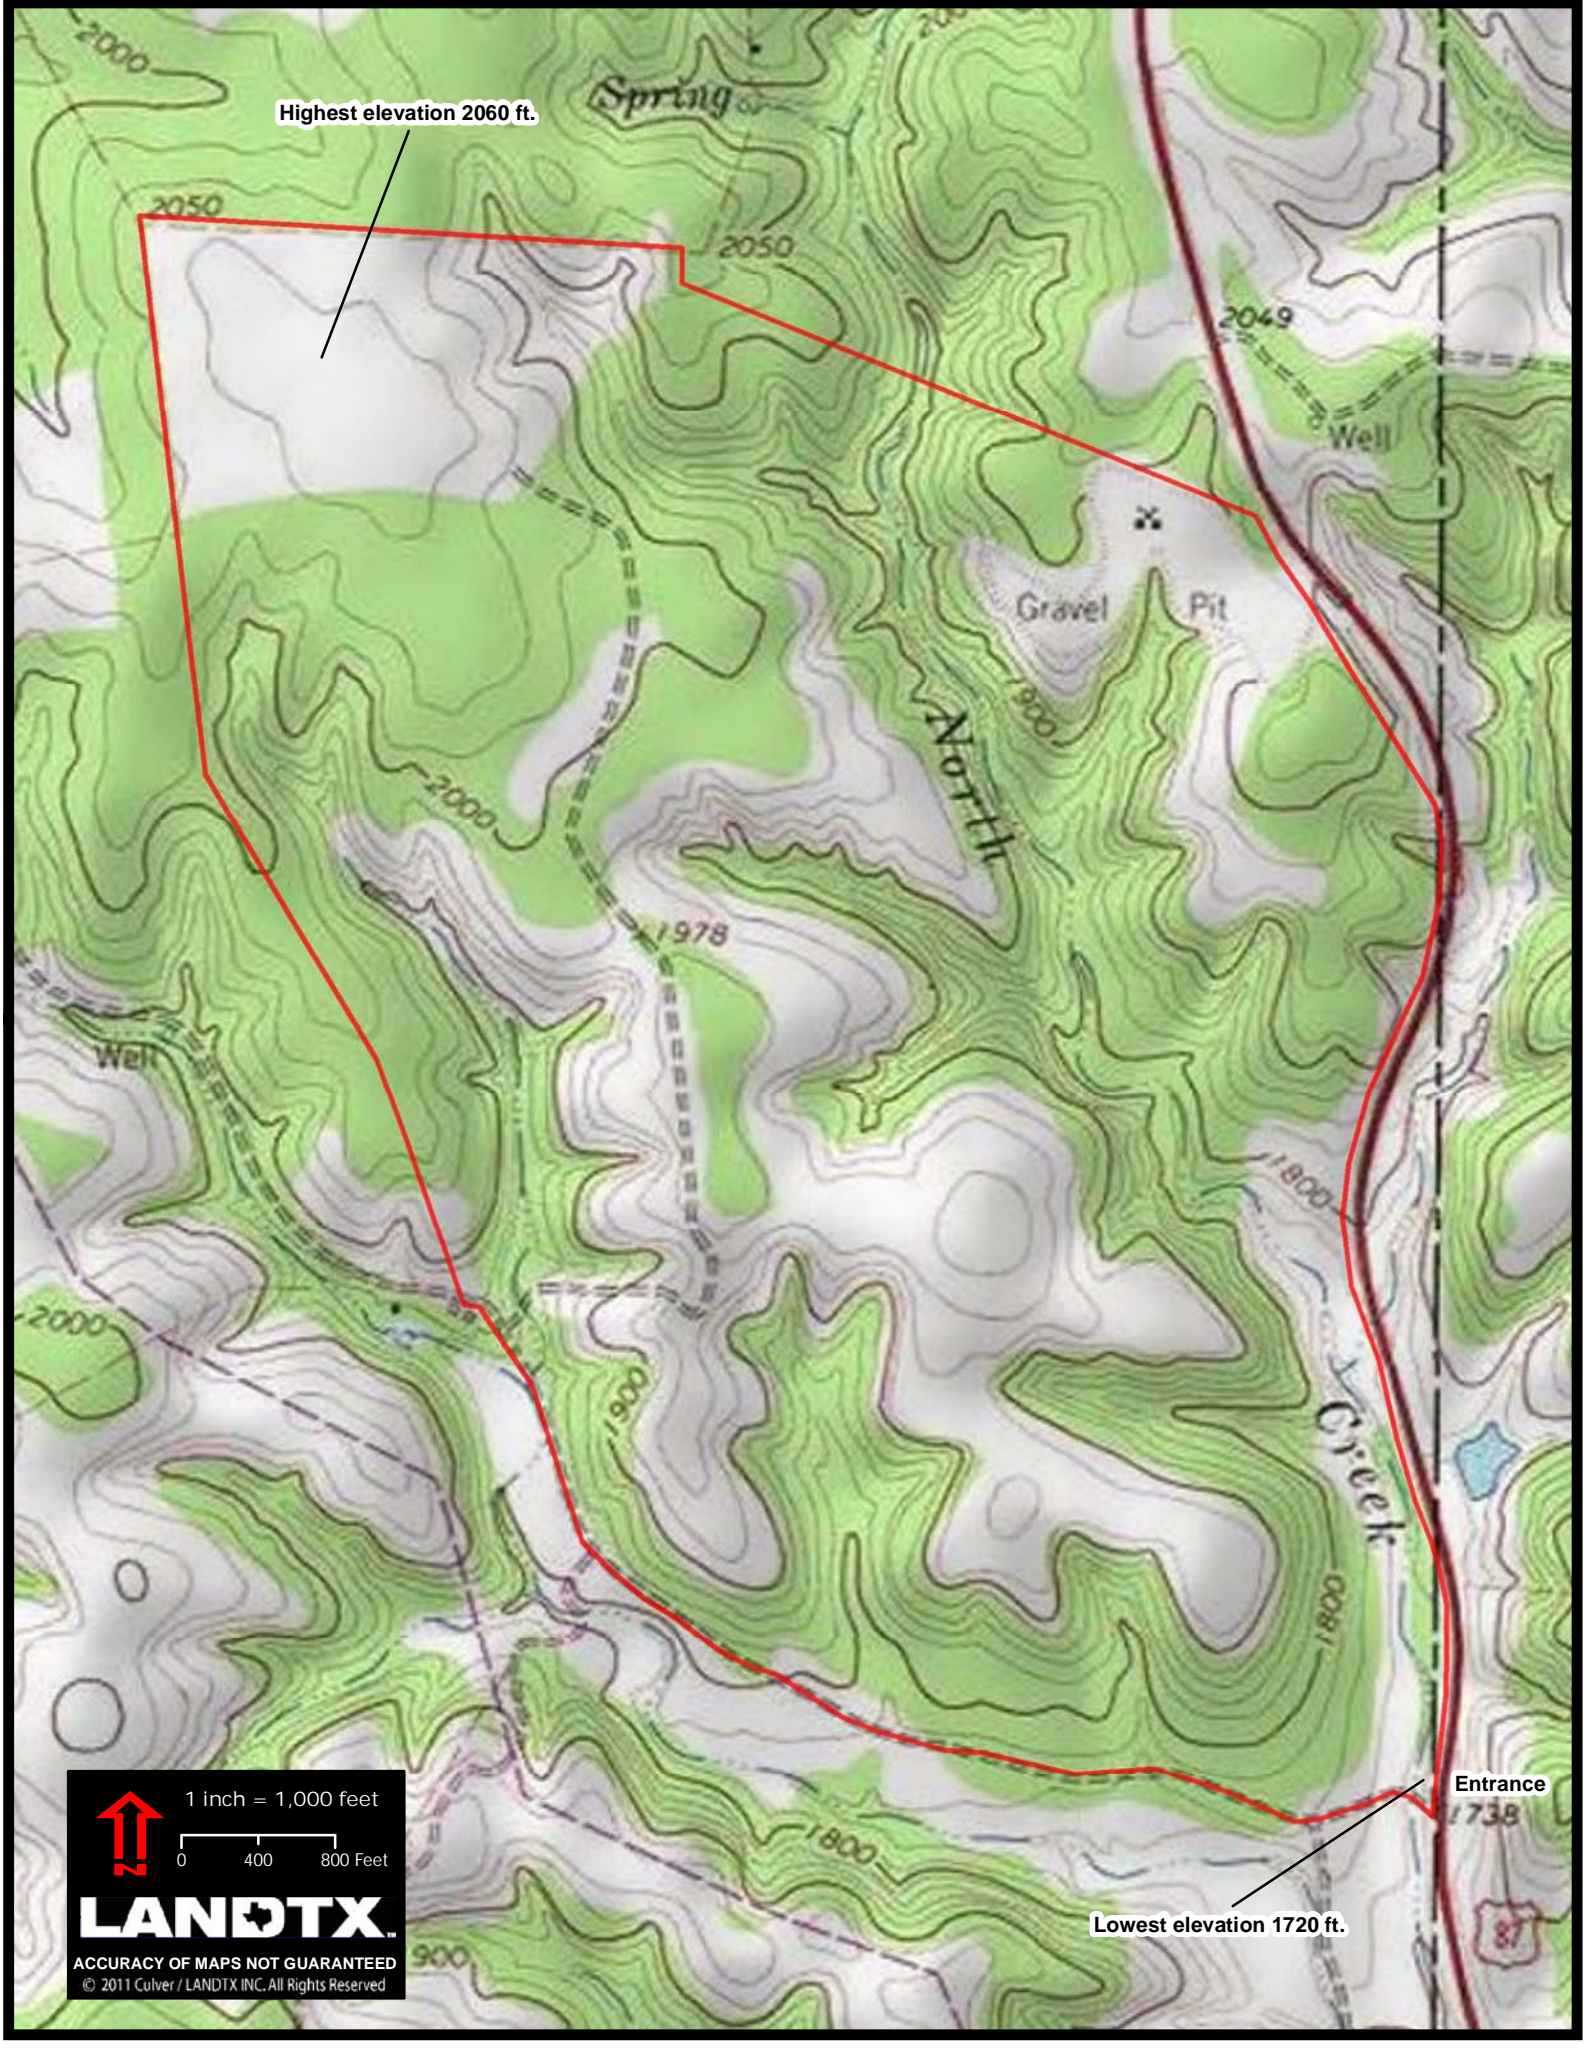

Highest elevation 2060 ft.

1 inch = 1,000 feet

0 400 800 Feet

**LANDTX**

ACCURACY OF MAPS NOT GUARANTEED

© 2011 Culver / LANDTX INC. All Rights Reserved

Lowest elevation 1720 ft.

Entrance

1738

87