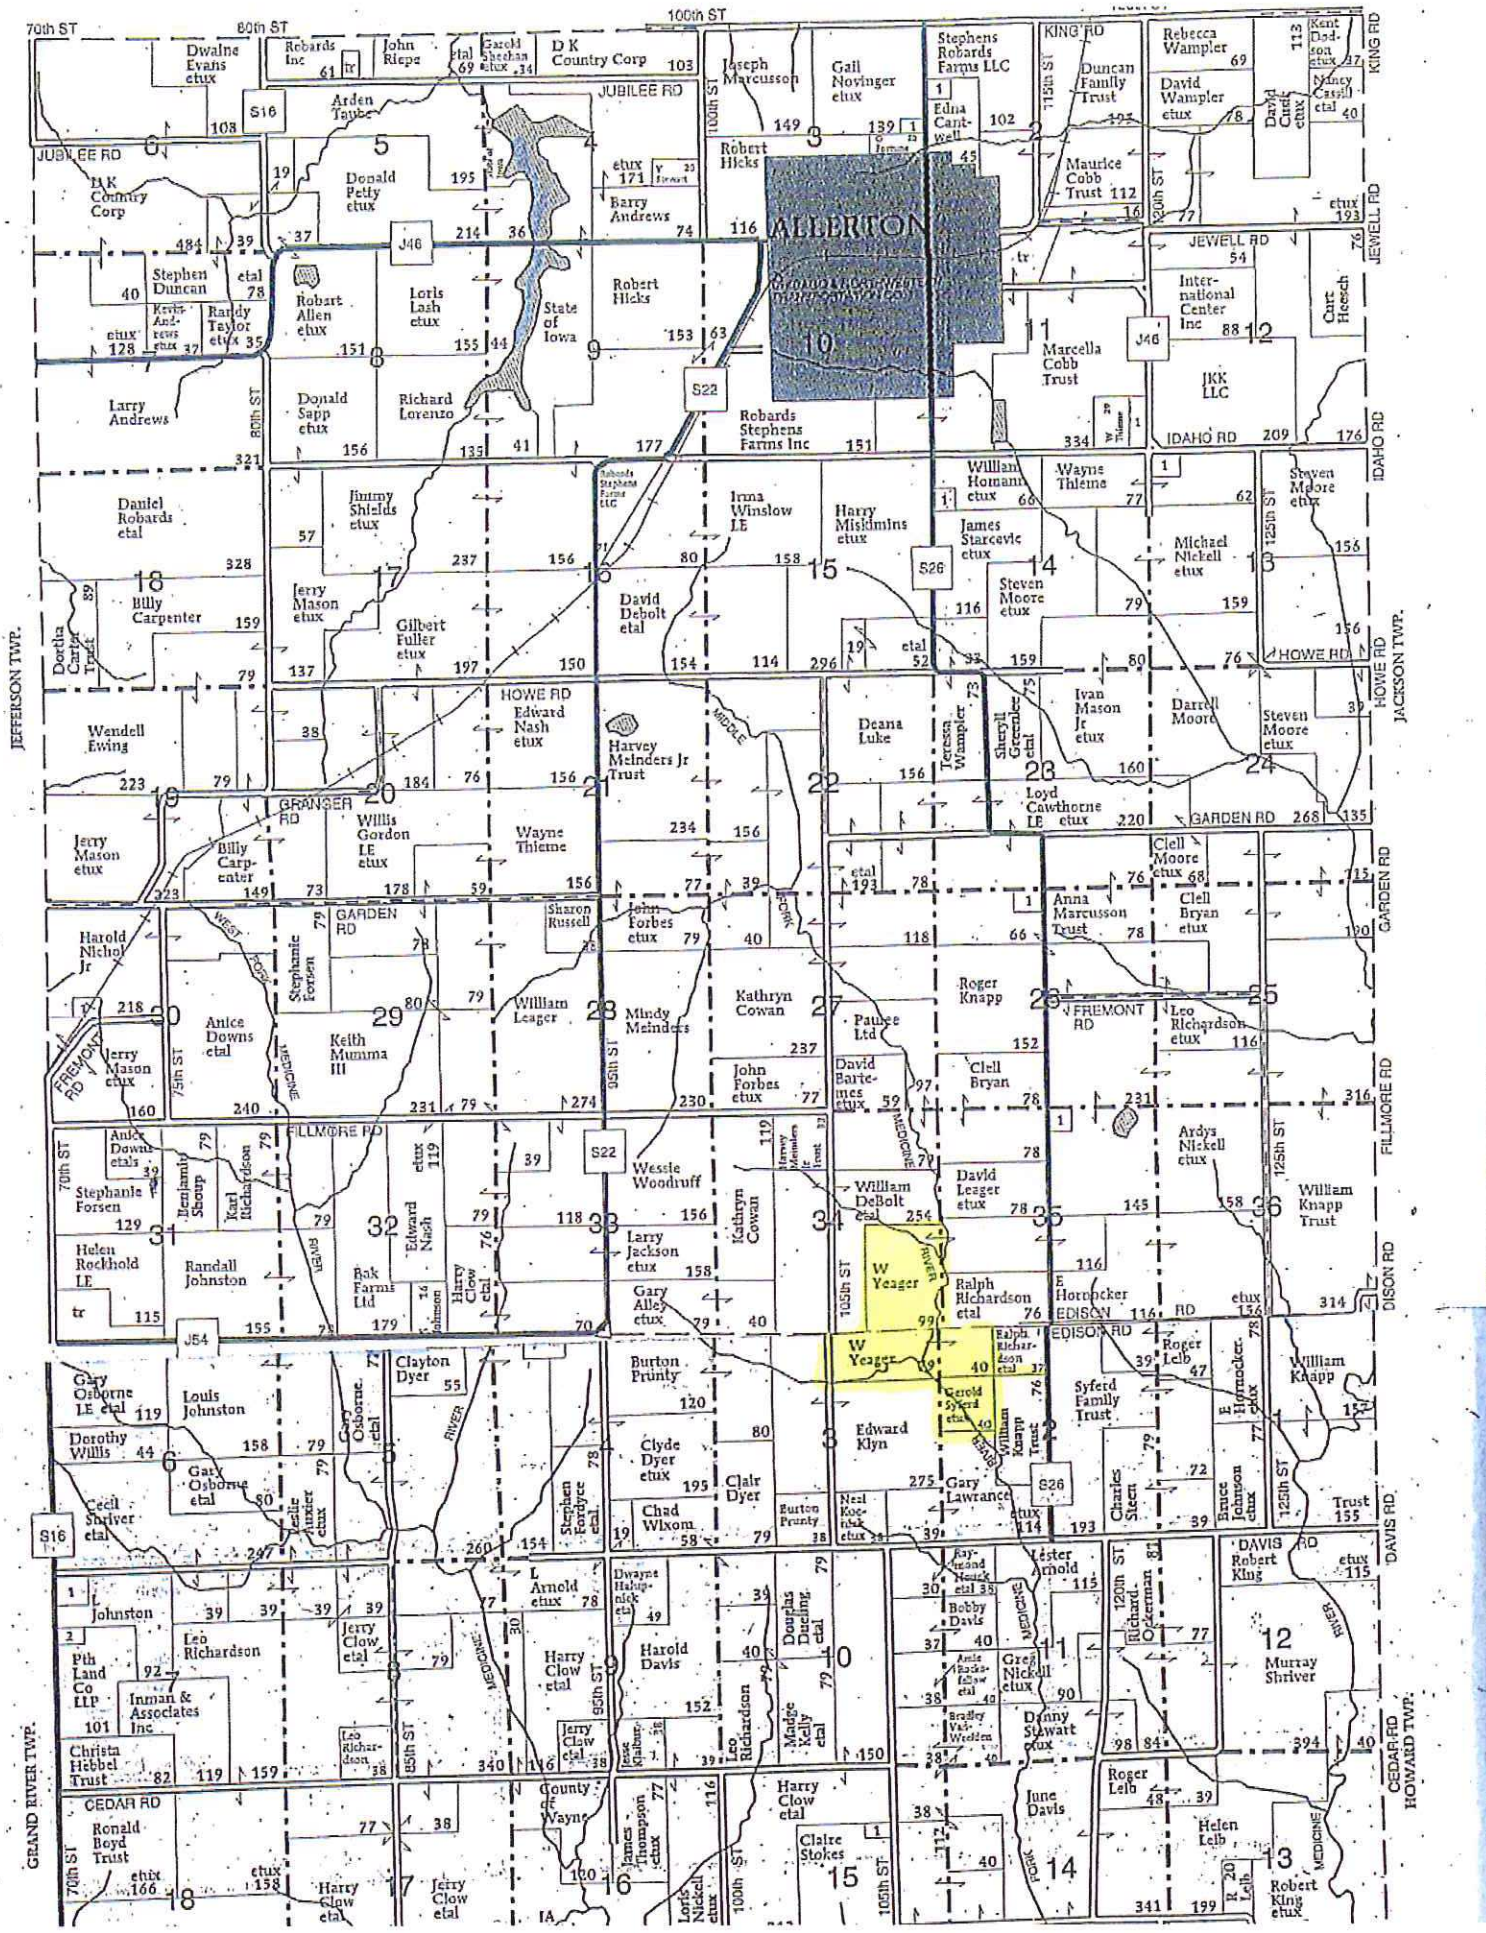

JEFFERSON TWP.

JACKSON TWP.

GARDEN RD

FILLMORE RD

DISON RD

DAVIS RD

CEDAR RD

HOWARD TWP.

GRAND RIVER TWP.

ALLERTON

W Yeager

10

3

Map containing numerous parcel numbers, owner names (e.g., Robert Hicks, Stephen Stephens Farms Inc, David DeBolt et al), and road names (e.g., Jubilee Rd, Garden Rd, Fremont Rd, Edison Rd).