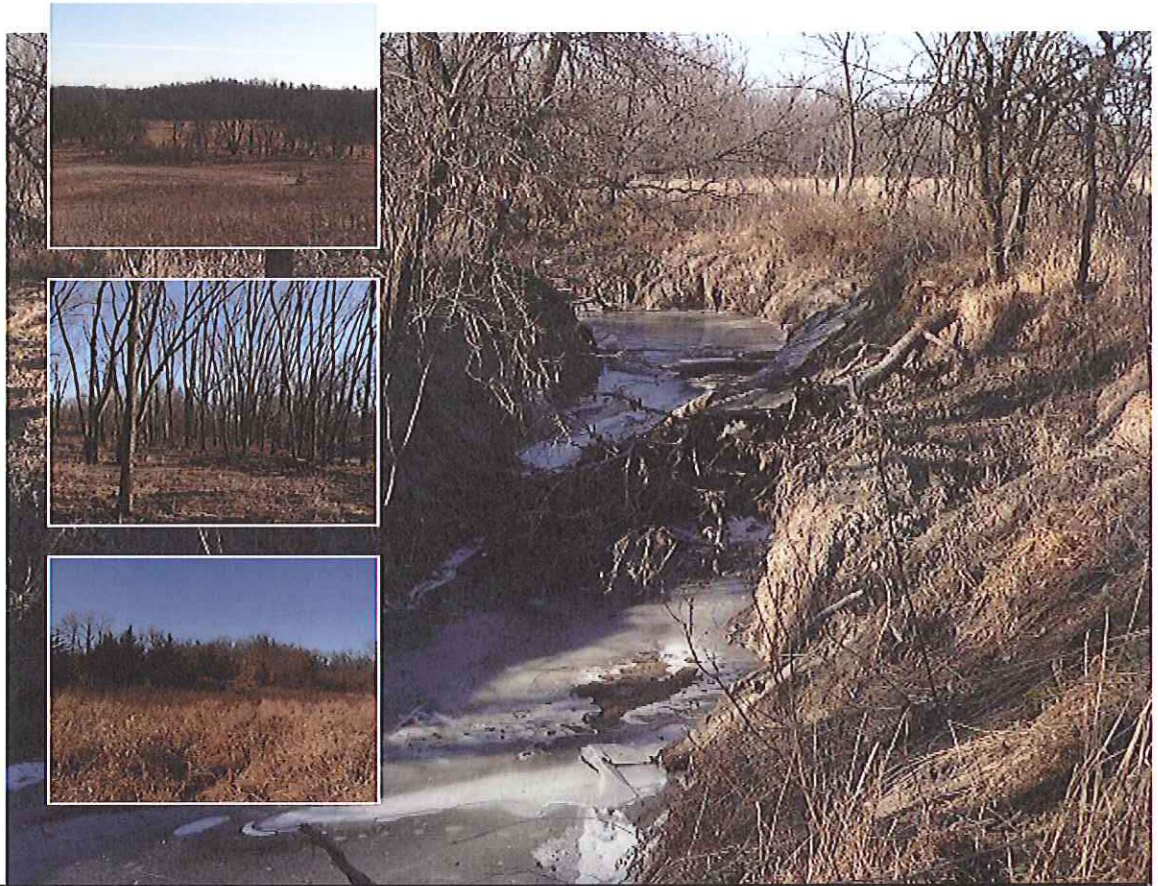

[\$596,000]

260 acres m/l Wayne Co., IA

260 acres m/l Medicine River Farm in Wayne County, Iowa. Medicine River, timber, and tall CRP grasses and cedar thickets make this one awesome hunting farm. There are tons of deer on this farm. 4 very nice bucks have been taken off this farm the past 2 years by a 15 year old hunter. 2 with shotgun & 2 with bow. Great pinch points on this farm create deep beaten down deer corridors. If you are looking for a Big Buck Farm then you need to look at this farm. CRP provides over \$8,100 in income for the farm. Great hunting, good income!

3

Map containing numerous parcel numbers, owner names (e.g., Robert Hicks, Stephen Stephens Farms Inc, David DeBolt et al), and road names (e.g., Jubilee Rd, Garden Rd, Fremont Rd, Edison Rd).