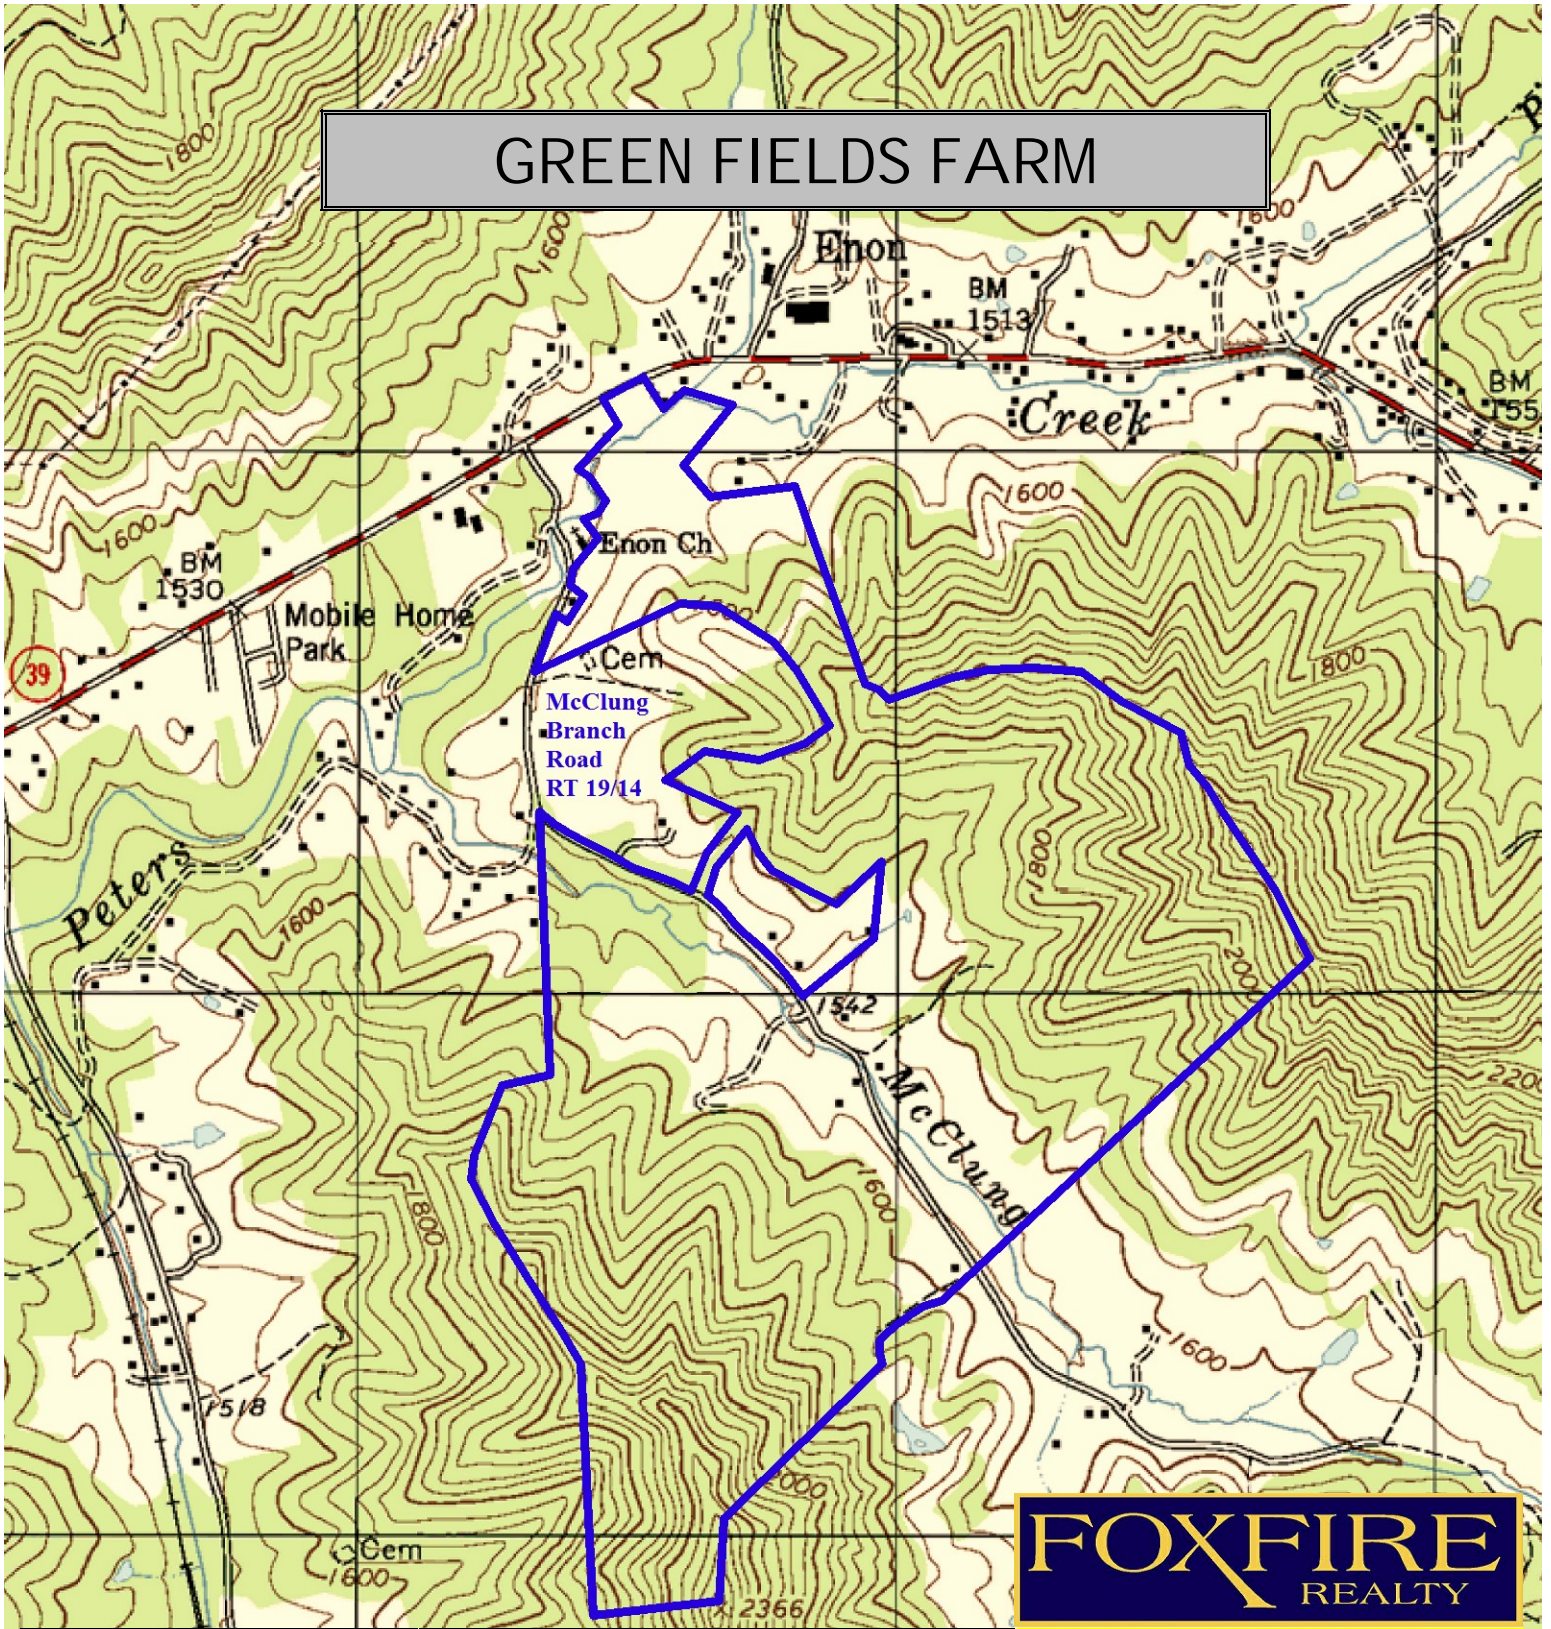

GREEN FIELDS FARM

FOXFIRE
REALTY

GREEN FIELDS FARM
NICHOLAS COUNTY, WEST VIRGINIA
ELEVATION RANGE: 1500 - 2270' +/-; Google Coordinates:
LAT 38.298059 (N); LON -80.897908 (W) This map is for
general location purposes only. Consult a licensed surveyor
for exact boundary and acreage information.