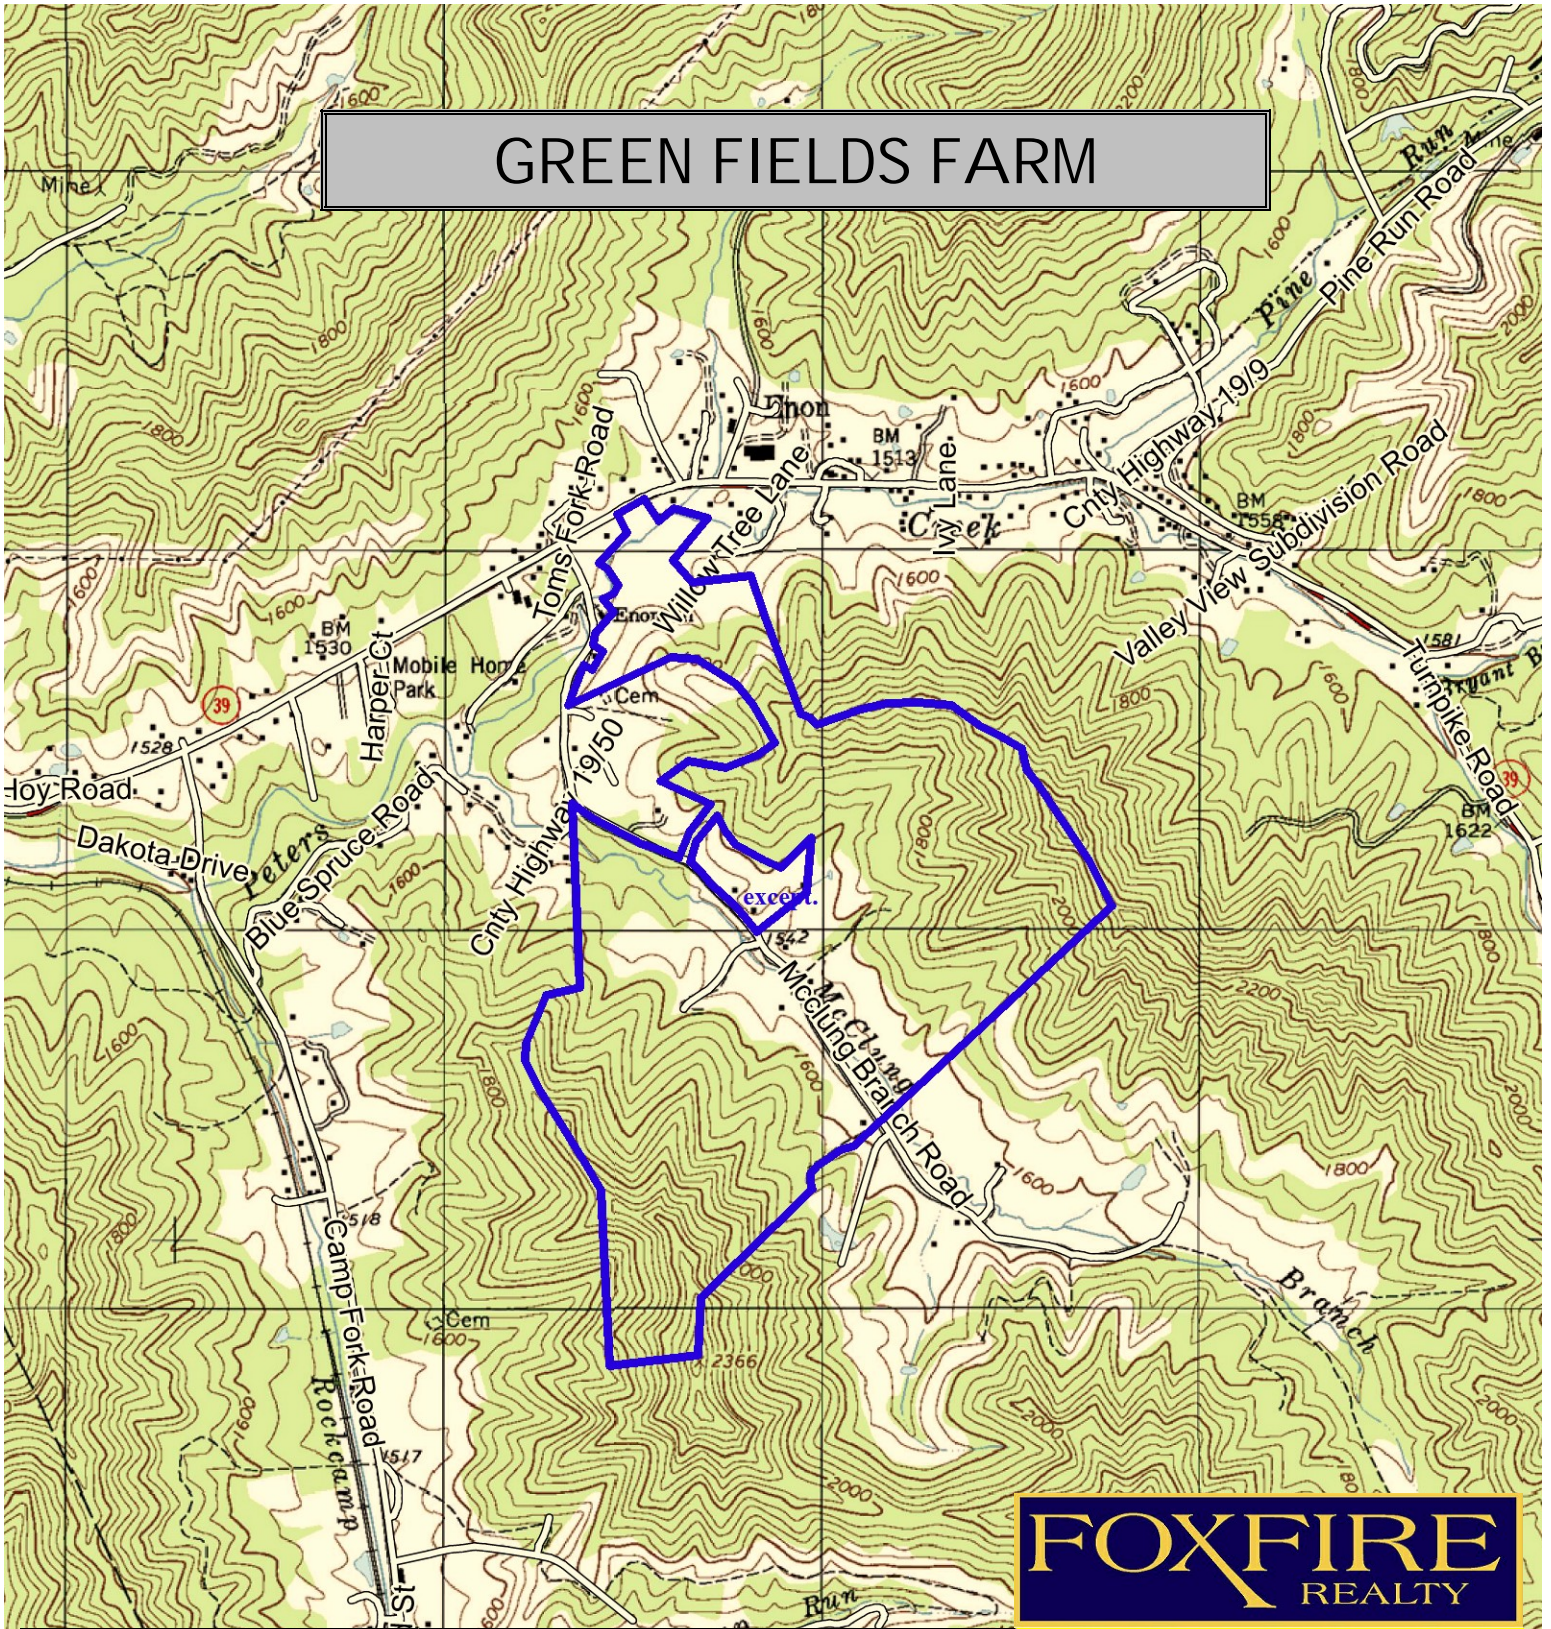

GREEN FIELDS FARM

GREEN FIELDS FARM
 NICHOLAS COUNTY, WEST VIRGINIA
 ELEVATION RANGE: 1500 - 2270' +/-; Google Coordinates:
 LAT 38.298059 (N); LON -80.897908 (W) This map is for
 general location purposes only. Consult a licensed surveyor
 for exact boundary and acreage information.