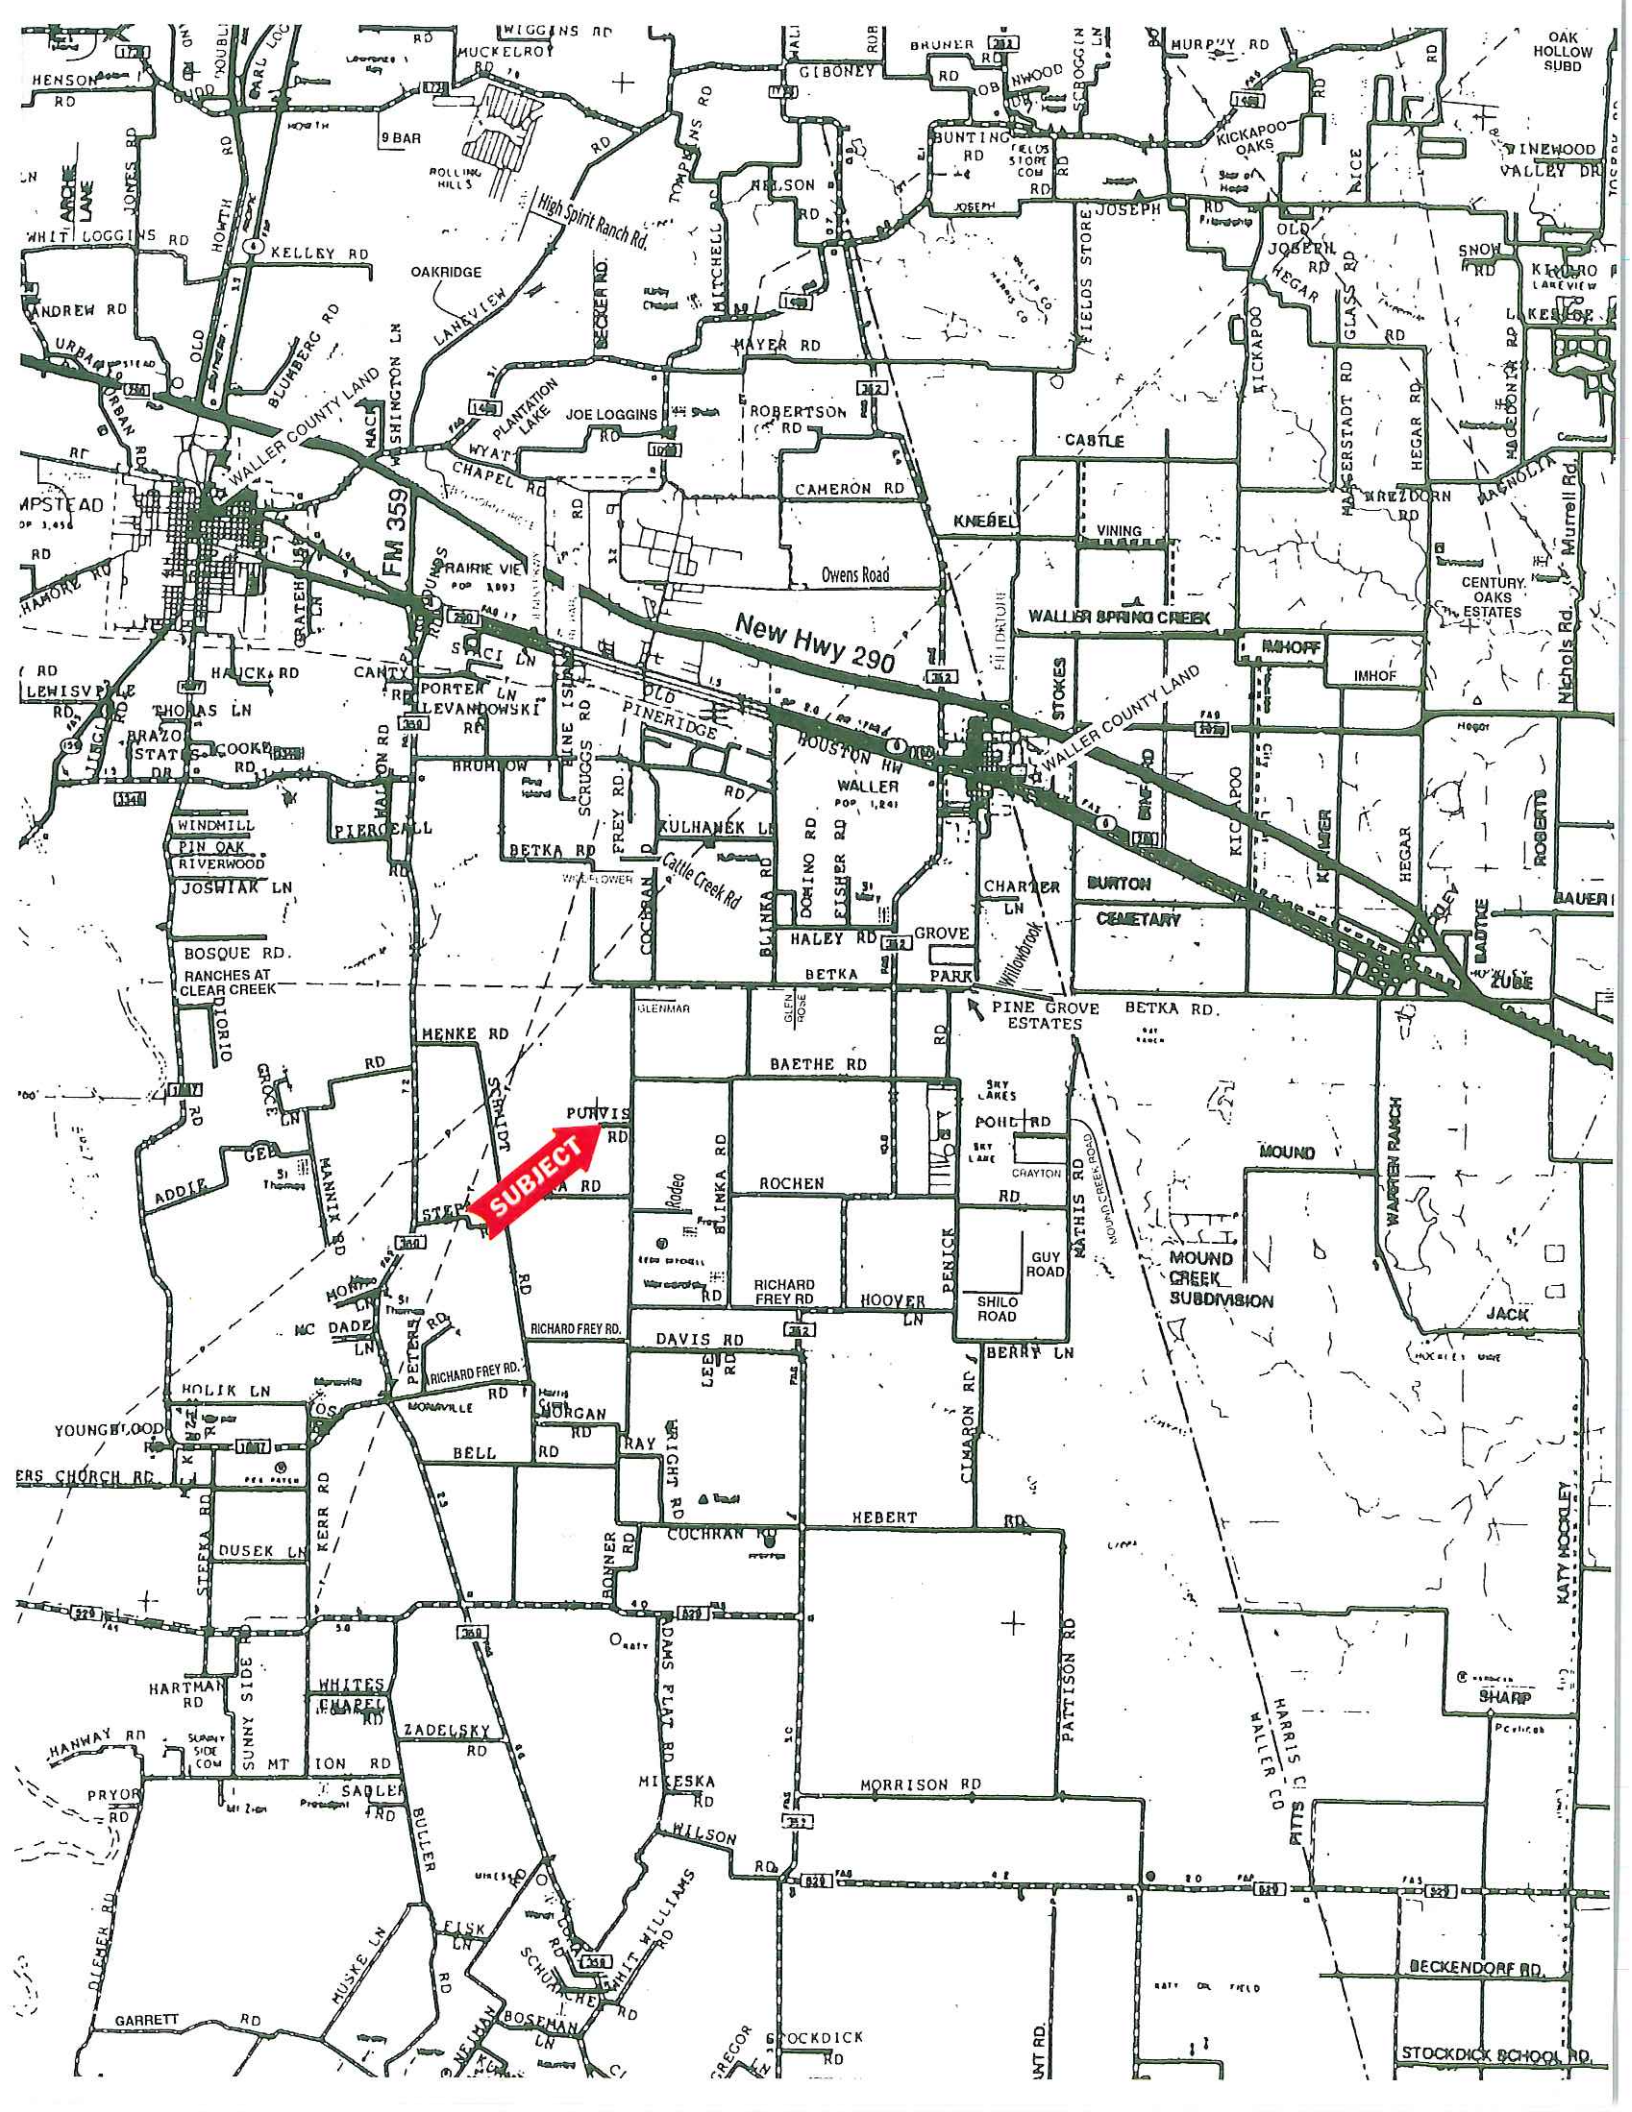

Purvis Rd.
Waller County, Texas, AC +/-

 Boundary

Purvis Rd.
Waller County, Texas, AC +/-

Map data © 2016 Google, Imagery © 2016 AirPhoto, DigitalGlobe, Texas Orthomagery Program, U.S. Geological Survey, USDA Farm Service Agency

-  Boundary
-  100 Year Floodplain
-  500 Year Floodplain

Purvis Rd.
Waller County, Texas, AC +/-

 Boundary

SUBJECT

PURVIS RD

New Hwy 290

FM 359

High Spirit Ranch Rd.