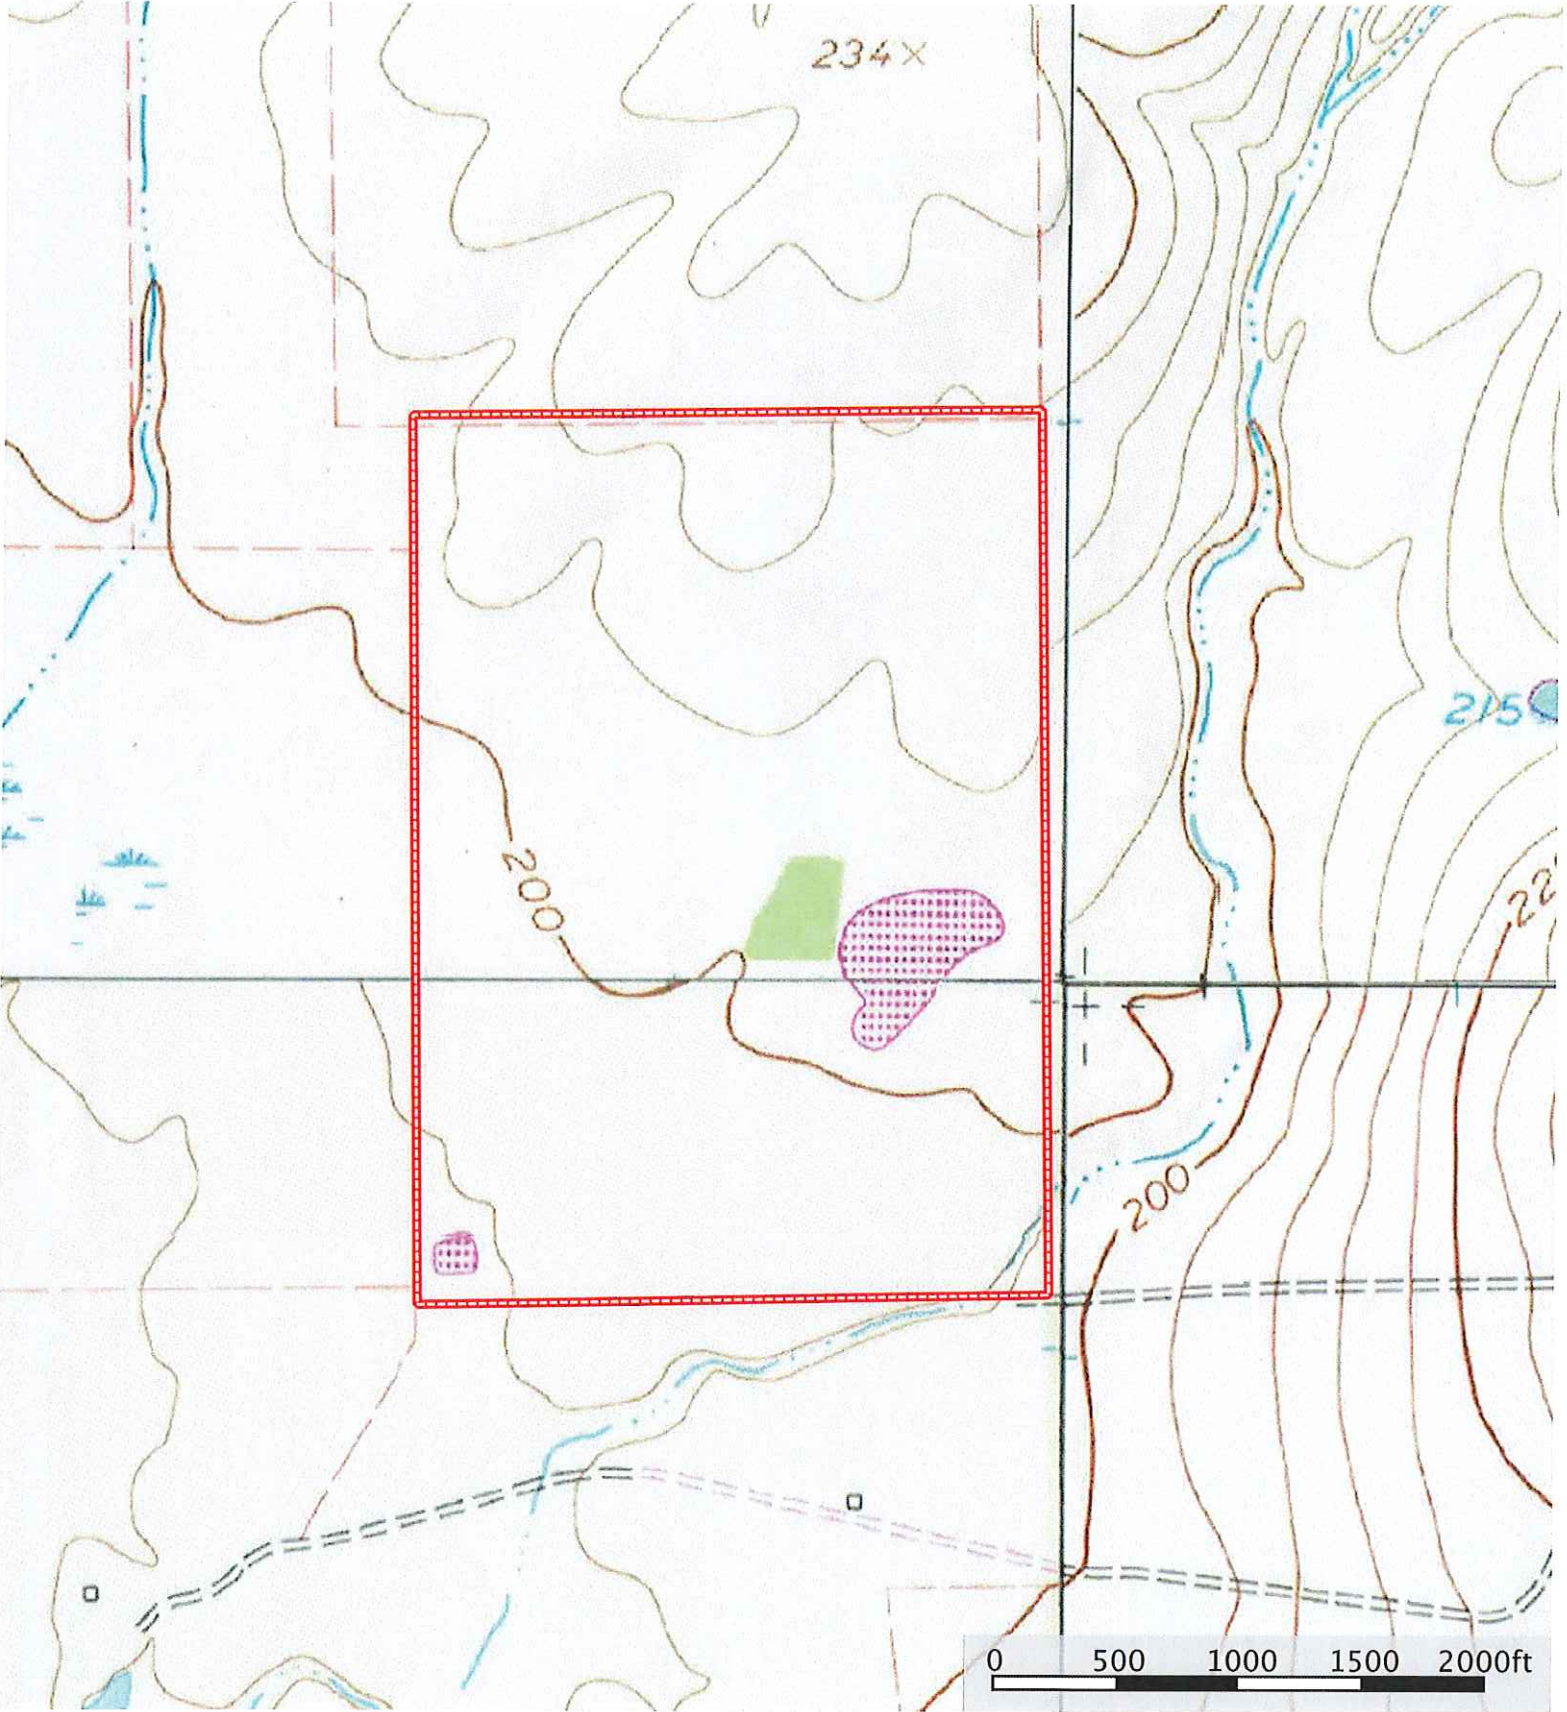

Purvis Rd.
Waller County, Texas, AC +/-

 Boundary

Purvis Rd.
Waller County, Texas, AC +/-

Map data © 2016 Google, Imagery © 2016 AirPhoto, DigitalGlobe, Texas Orthomagery Program, U.S. Geological Survey, USDA Farm Service Agency

-  Boundary
-  100 Year Floodplain
-  500 Year Floodplain

Purvis Rd.
Waller County, Texas, AC +/-

 Boundary

SUBJECT

PURVIS RD

New Hwy 290

FM 359

High Spirit Ranch Rd.

WALLER SPRING CREEK

WALLER COUNTY LAND

CEMETARY

MOUND CREEK SUBDIVISION

STOCKDICK SCHOOL RD.

BECKENDORF RD.

HARRIS CO

MATHIS RD

HEGAR RD

GLASS RD

NICE

MURPHY RD

SCROGGIN LN

BRUNER RD

WALL

ROB