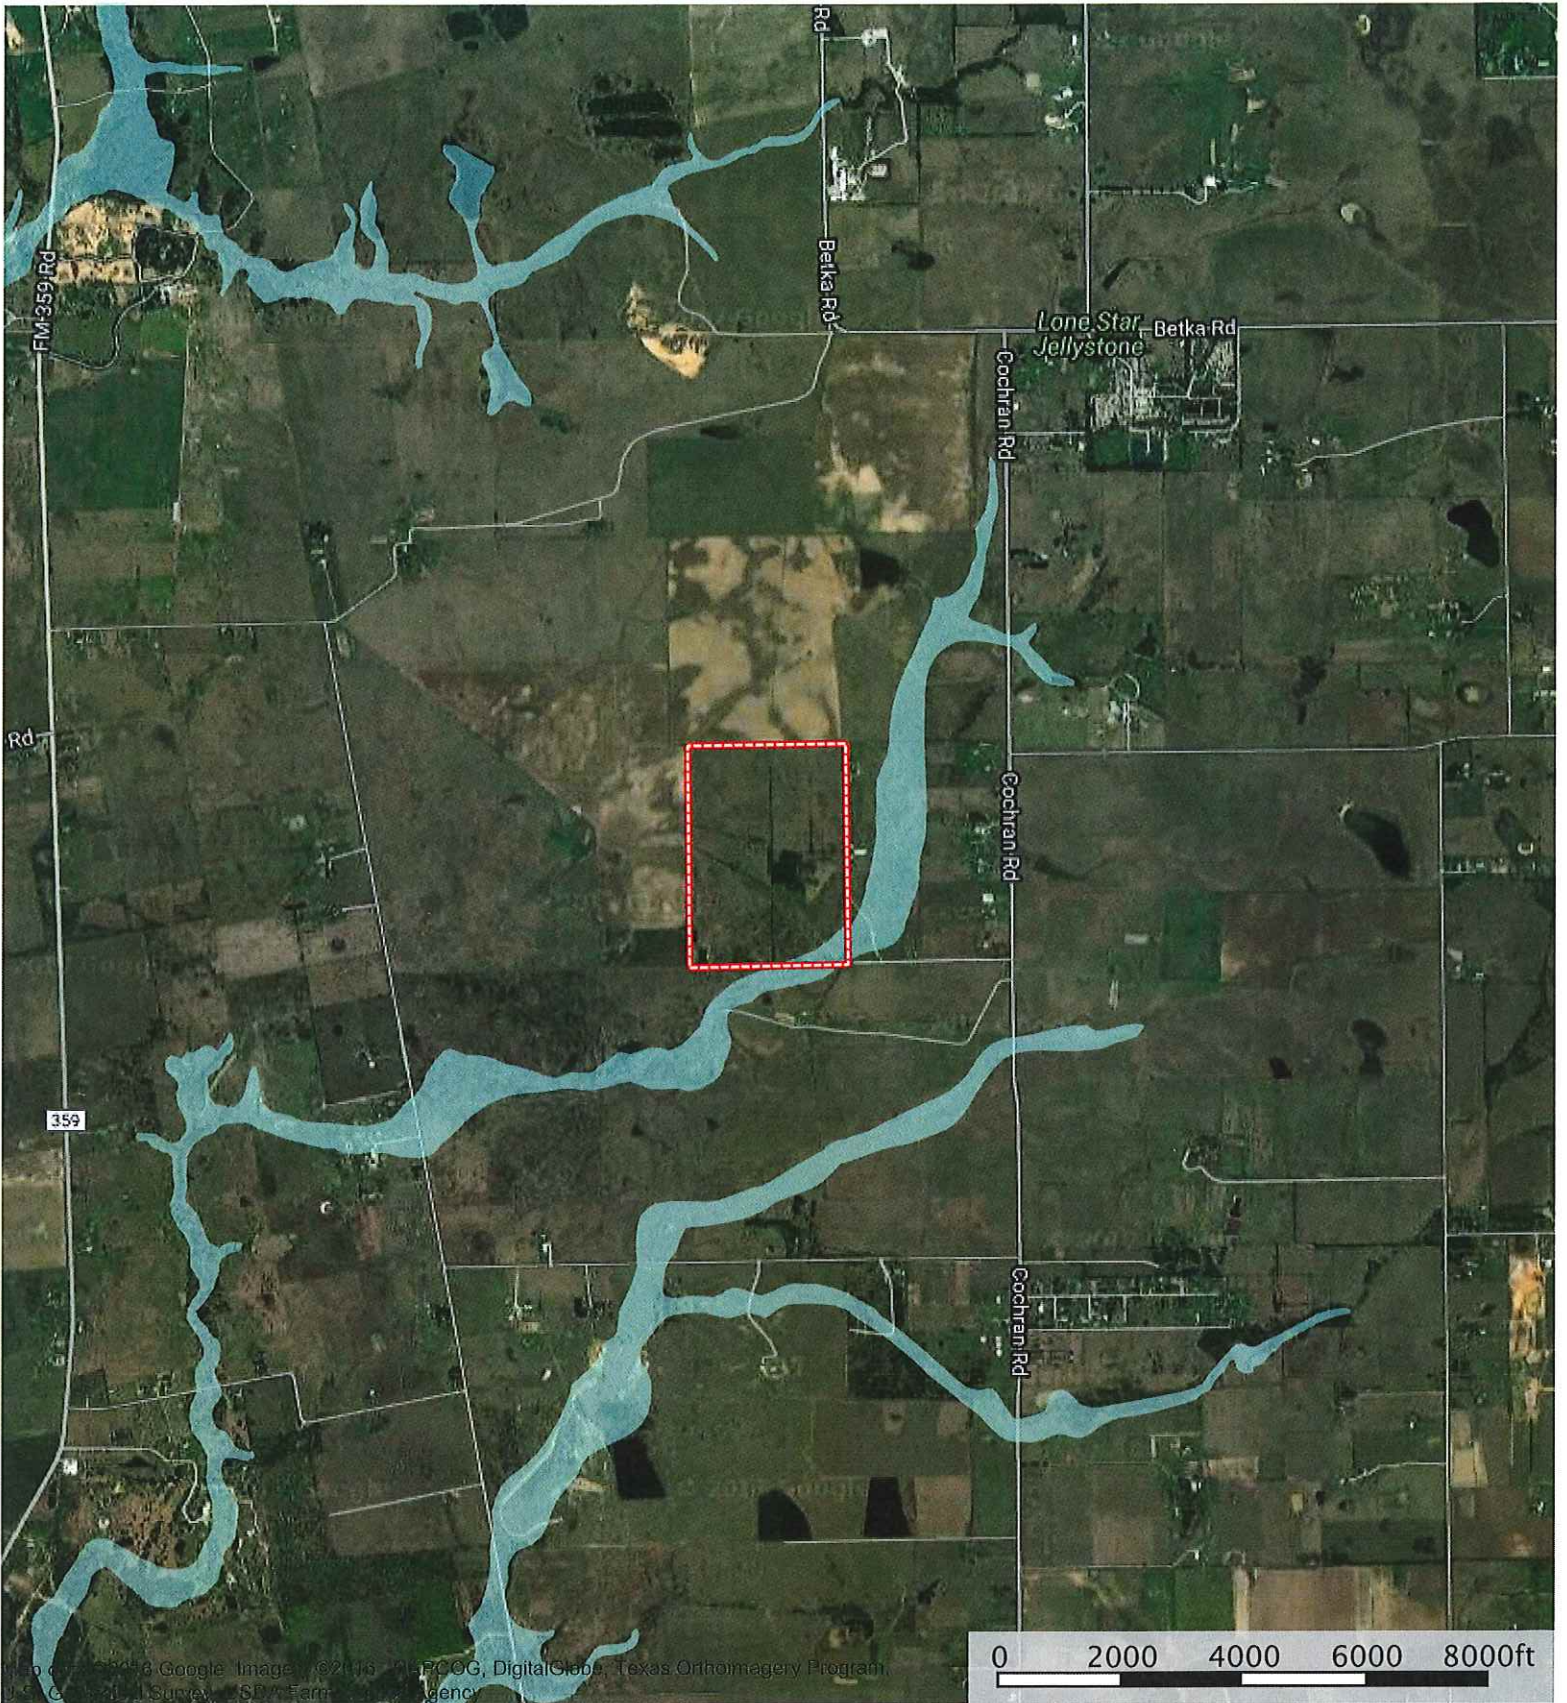

Purvis Rd.
Waller County, Texas, AC +/-

Map data © 2016 Google, Imagery © 2016 AirPhoto, DigitalGlobe, Texas Orthomagery Program, U.S. Geological Survey, USDA Farm Service Agency

- Boundary
- 100 Year Floodplain
- 500 Year Floodplain