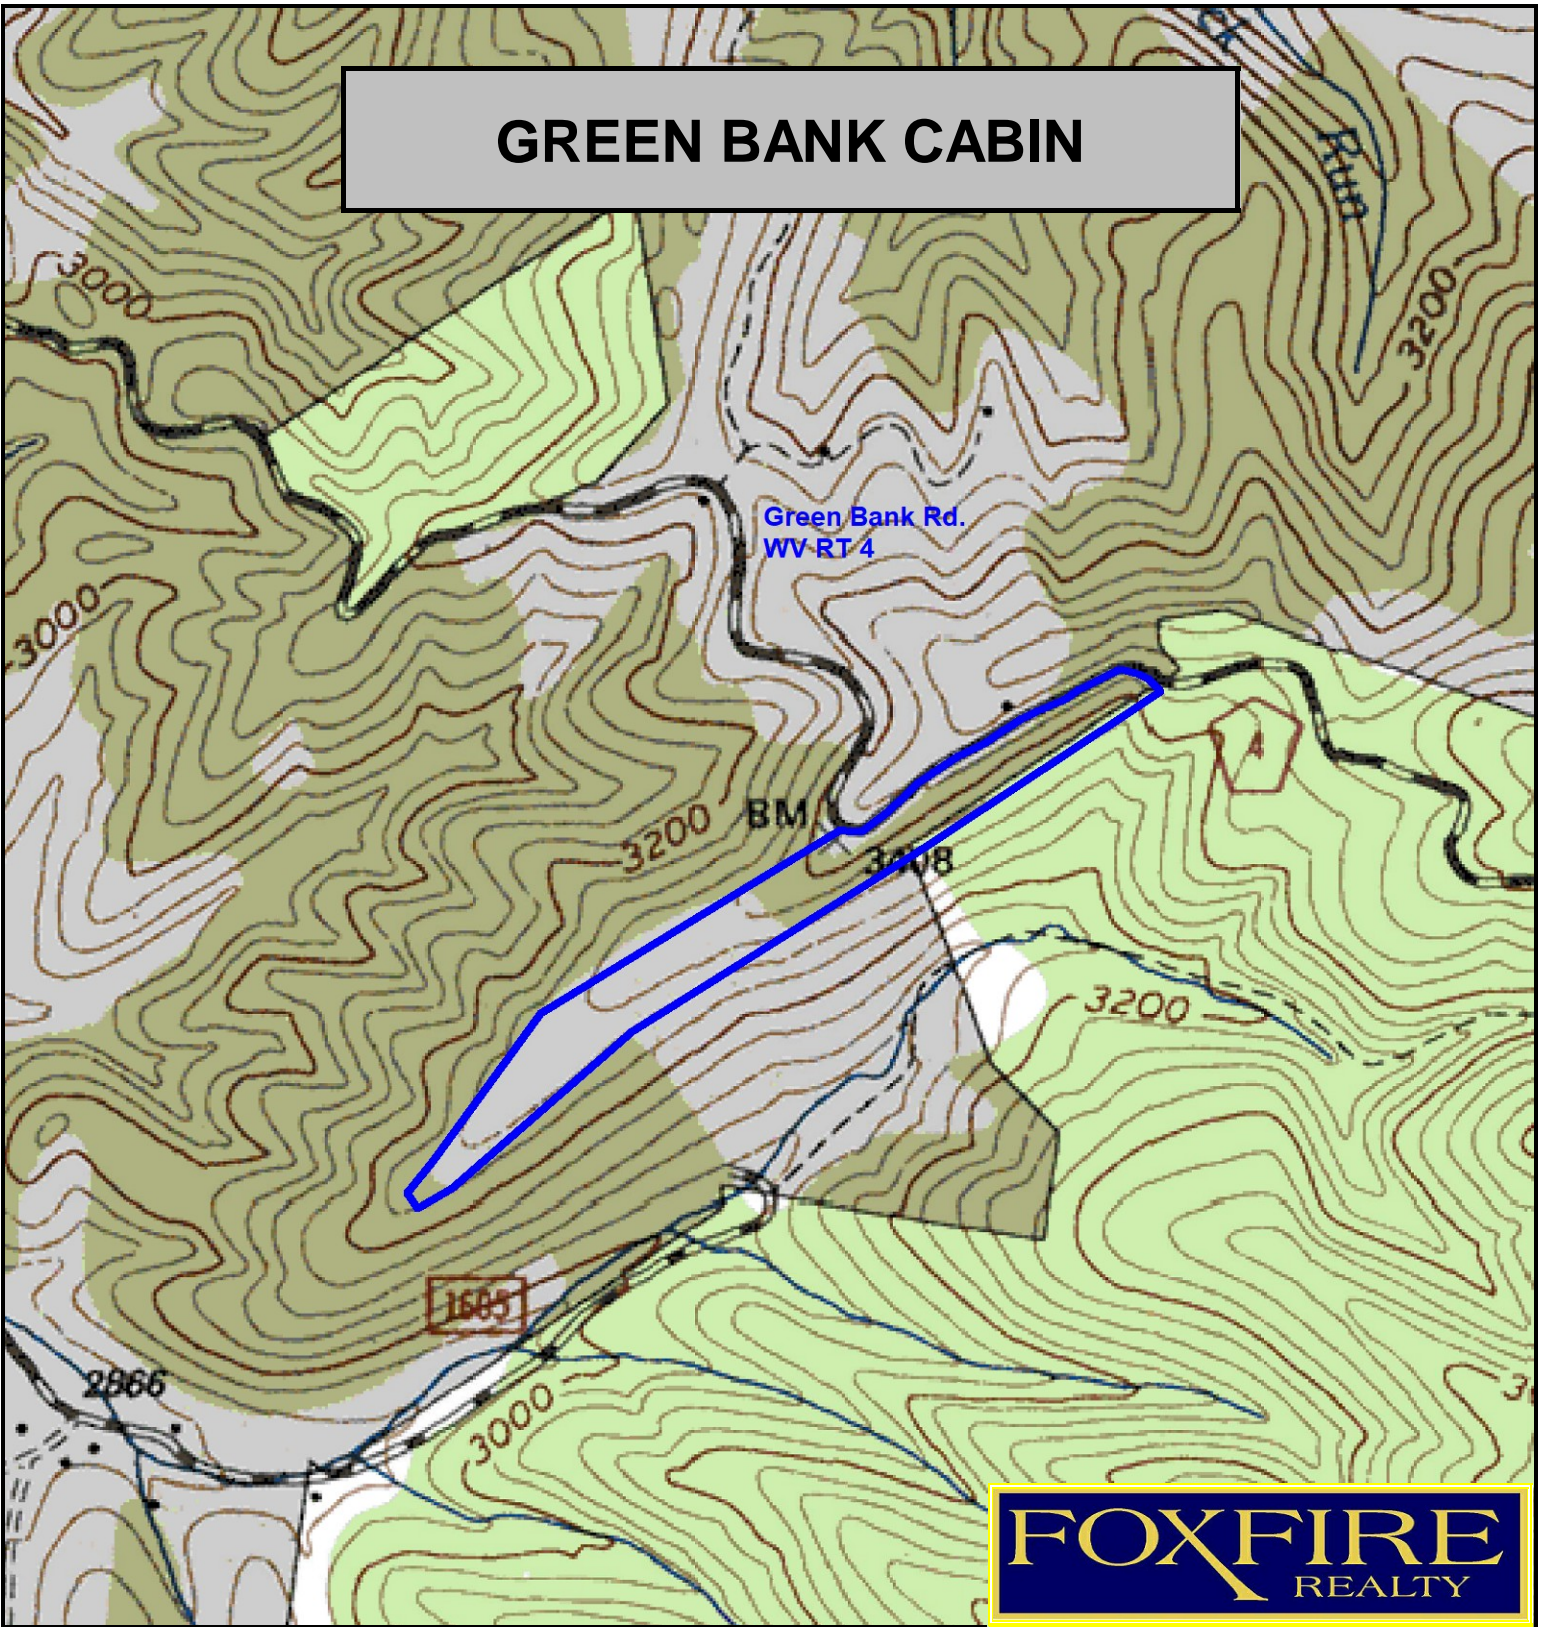

GREEN BANK CABIN

FOXFIRE
REALTY

GREEN BANK CABIN
Pocahontas County, West Virginia
Elevation Range: 3246' - 3437' +/-; Google Coordinates:
LAT 38.471873 (N), LON -79.764454 (W) This map is for
general location purposes. Consult a licensed surveyor for
exact boundary and acreage information.