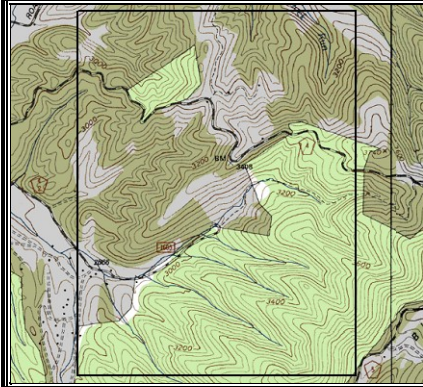

GREEN BANK CABIN

FOXFIRE
REALTY

GREEN BANK CABIN
Pocahontas County, West Virginia
Elevation Range: 3246' - 3437' +/-; Google Coordinates:
LAT 38.471873 (N), LON -79.764454 (W) This map is for
general location purposes. Consult a licensed surveyor for
exact boundary and acreage information.