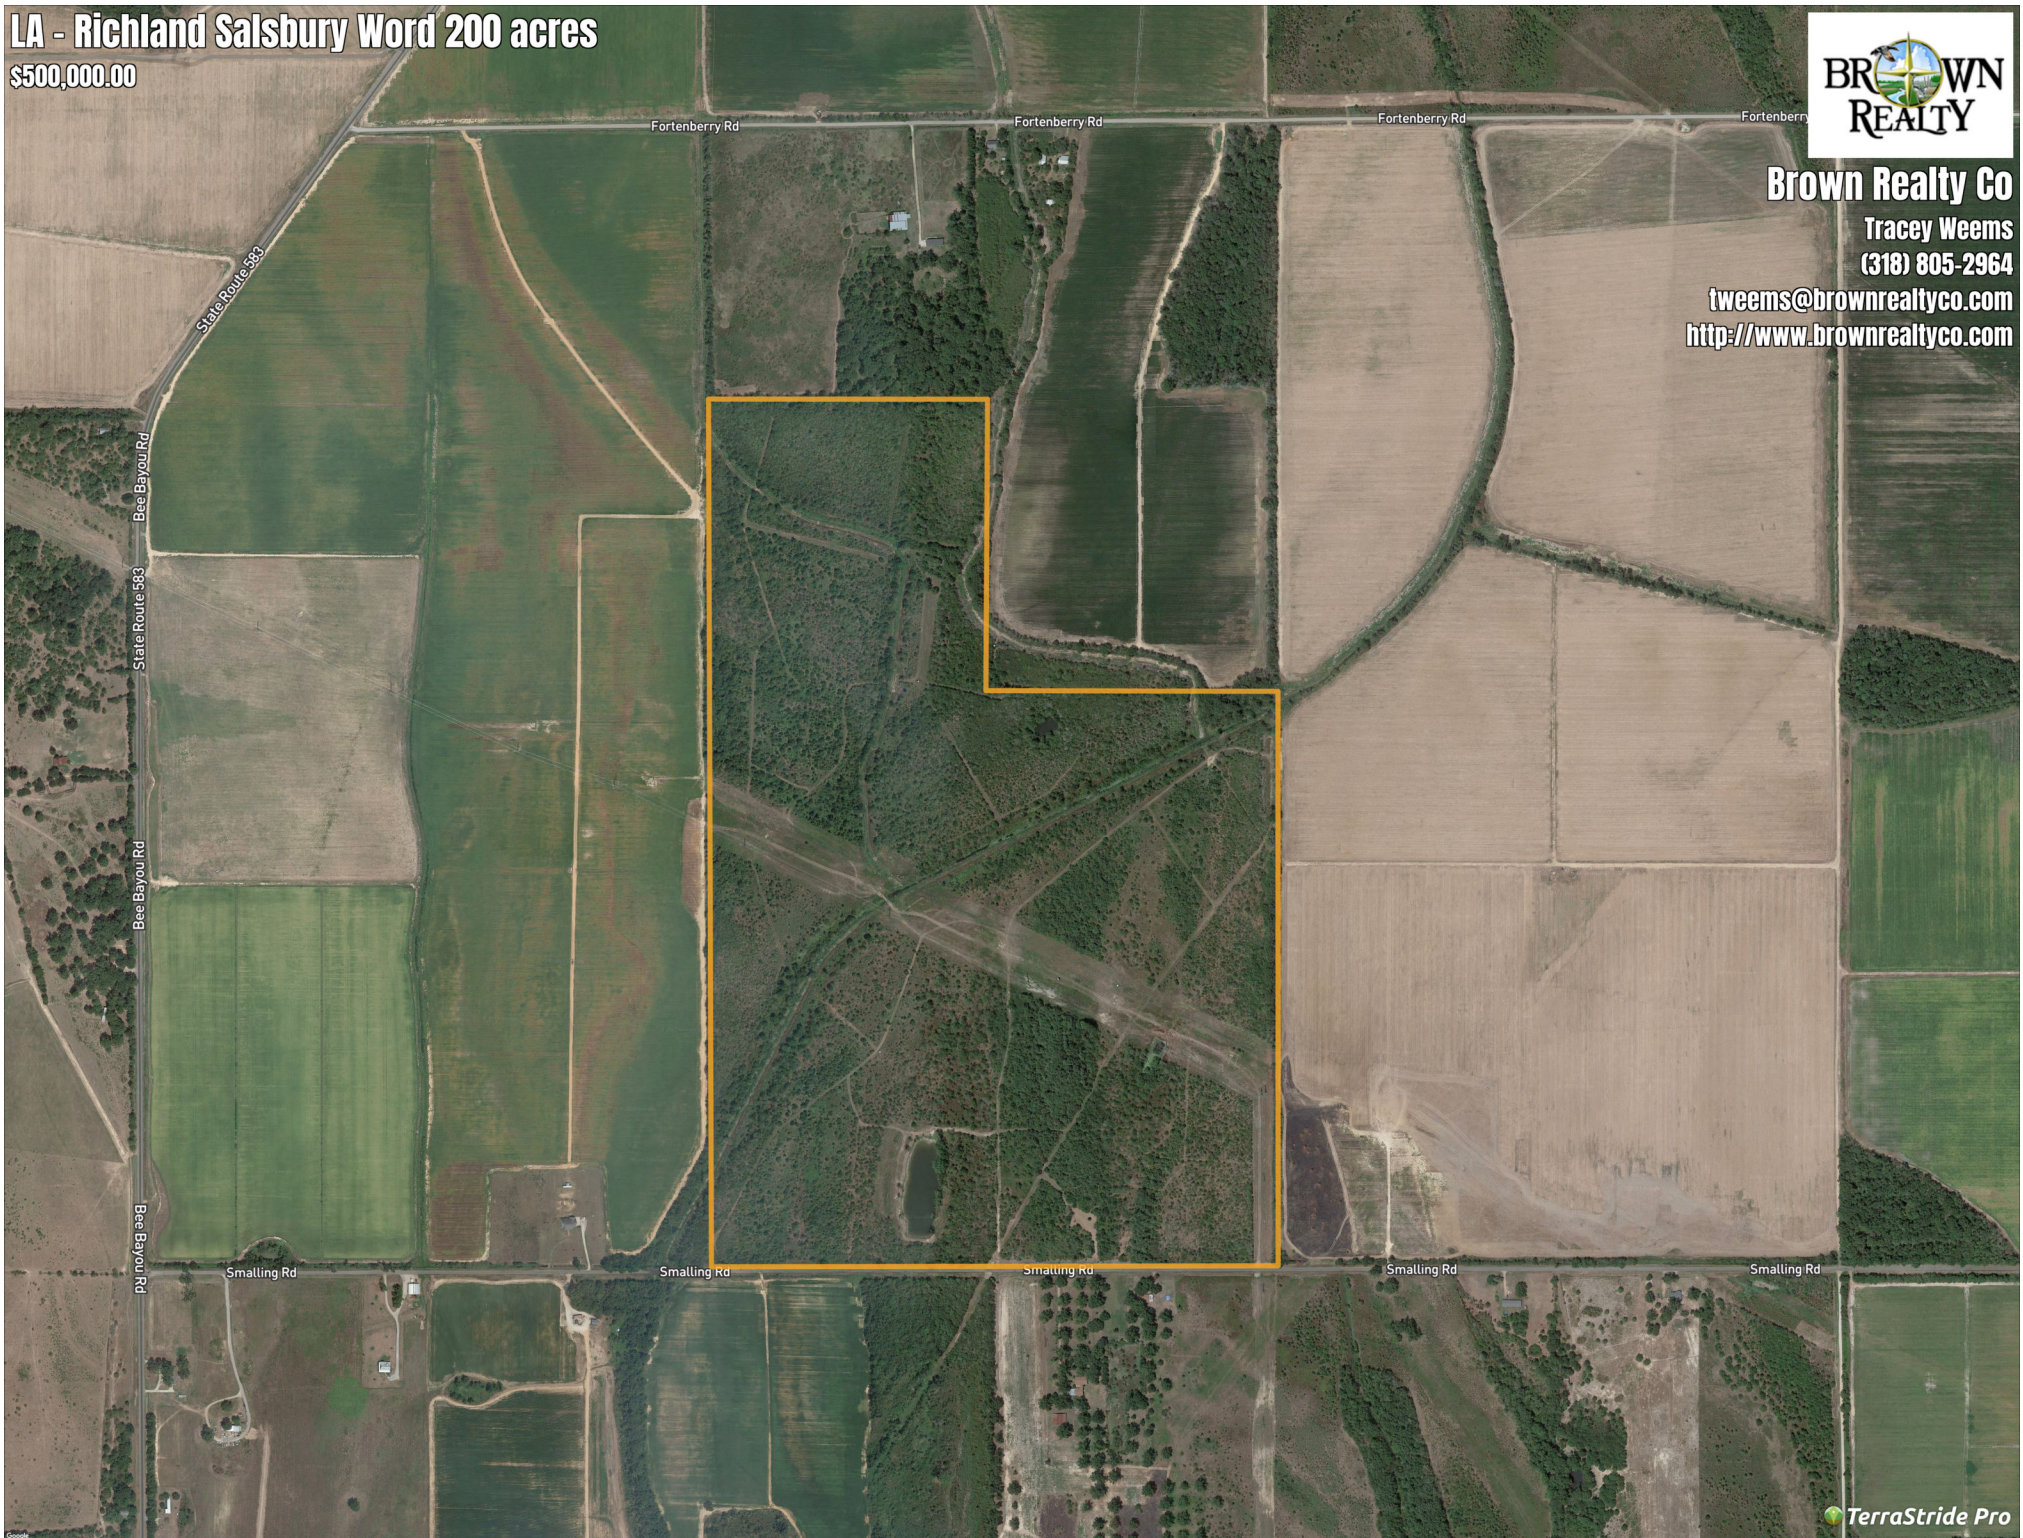

LA - Richland Salsbury Word 200 acres

$500,000.00

Brown Realty Co

Tracey Weems

(318) 805-2964

tweems@brownrealtyco.com

<http://www.brownrealtyco.com>