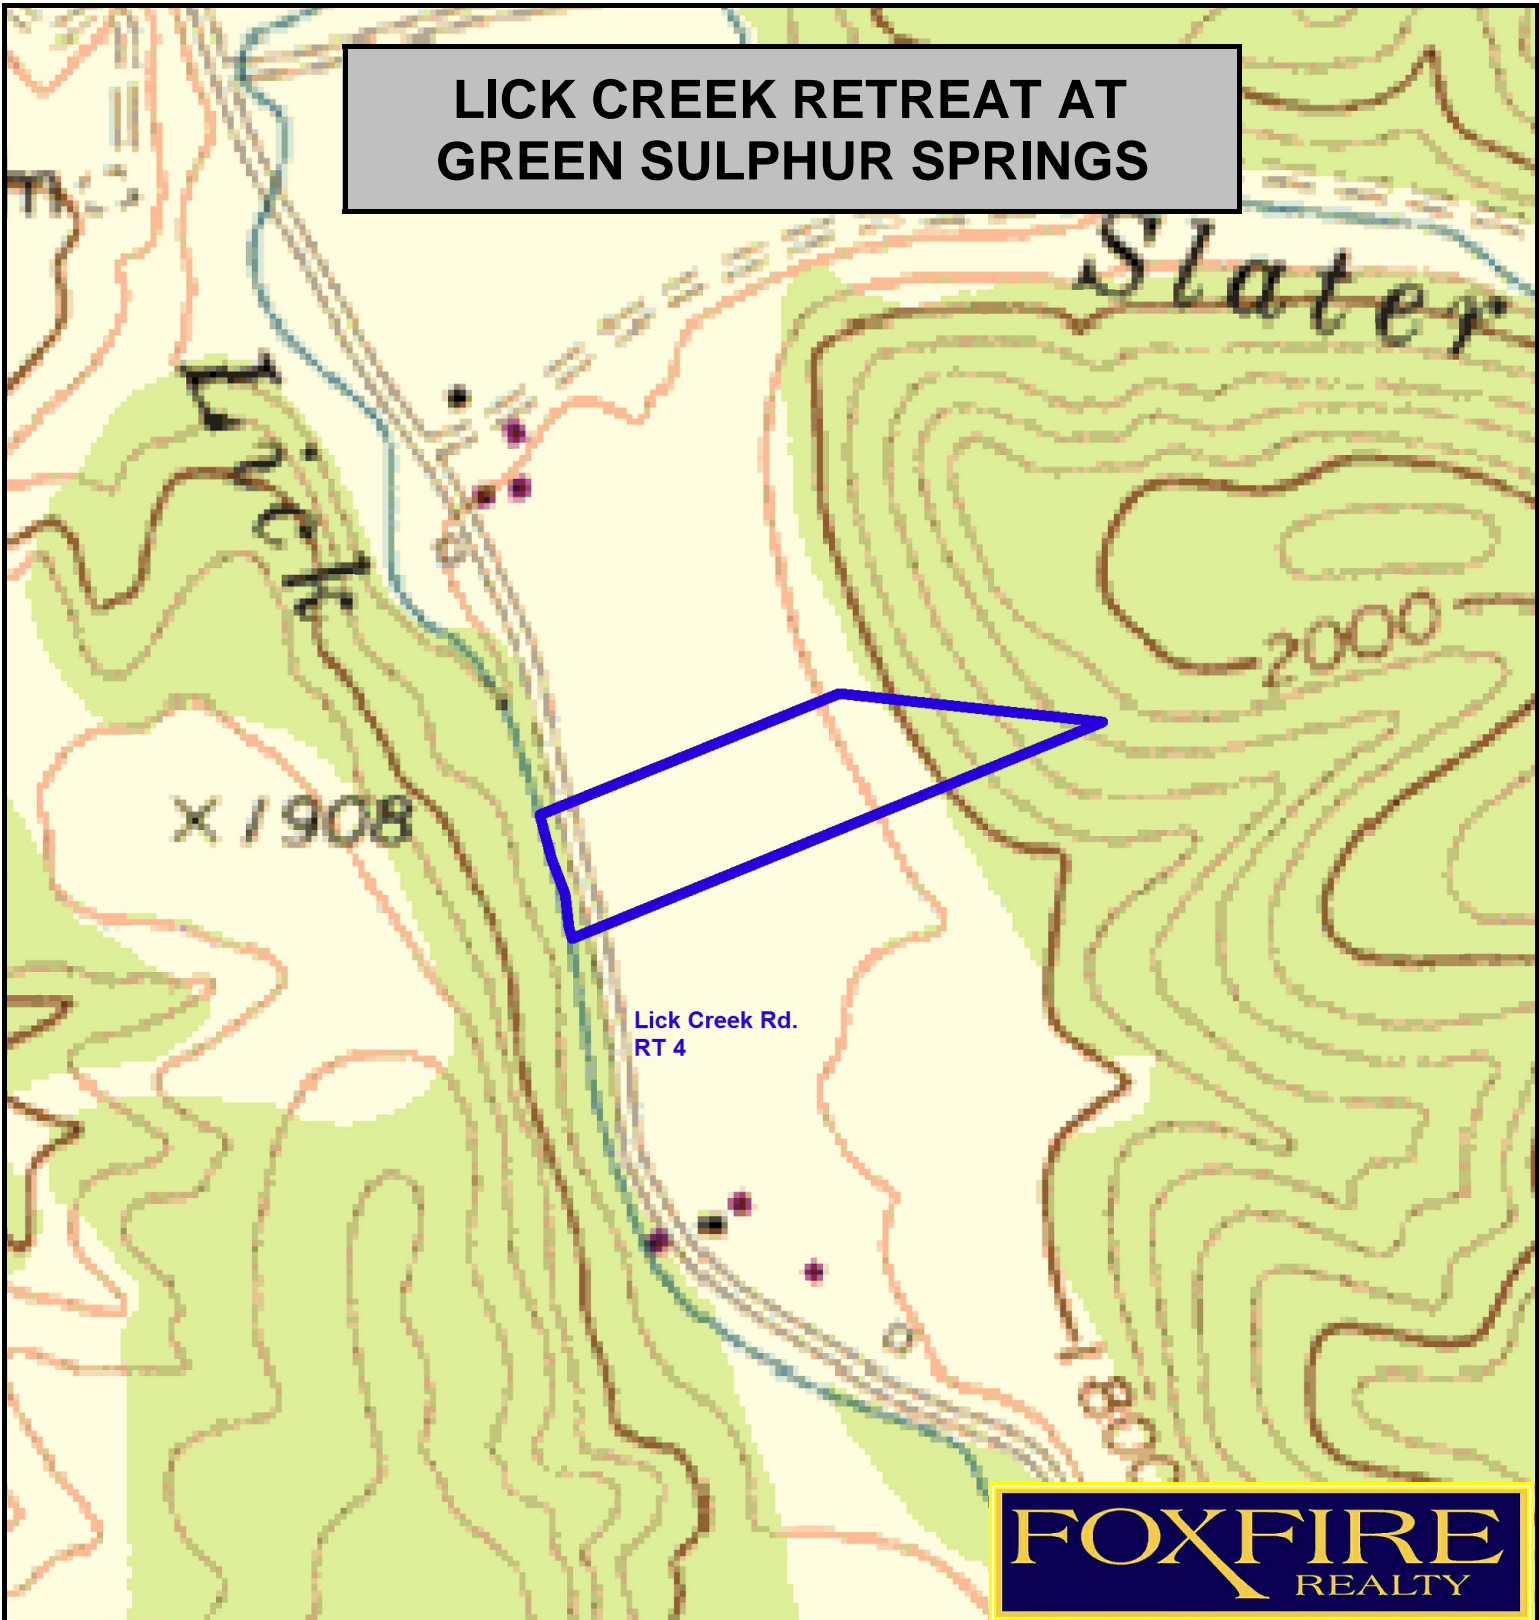

LICK CREEK RETREAT AT GREEN SULPHUR SPRINGS

FOXFIRE
REALTY

LICK CREEK RETREAT AT GREEN SULPHUR SPGS
Summers County, West Virginia
Elevation Range: 1759' - 1946' +/-; Google Coordinates:
LAT 37.784779 (N), LON -80.785432 (W) This map is for
general location purposes. Consult a licensed surveyor
for exact boundary and acreage information.