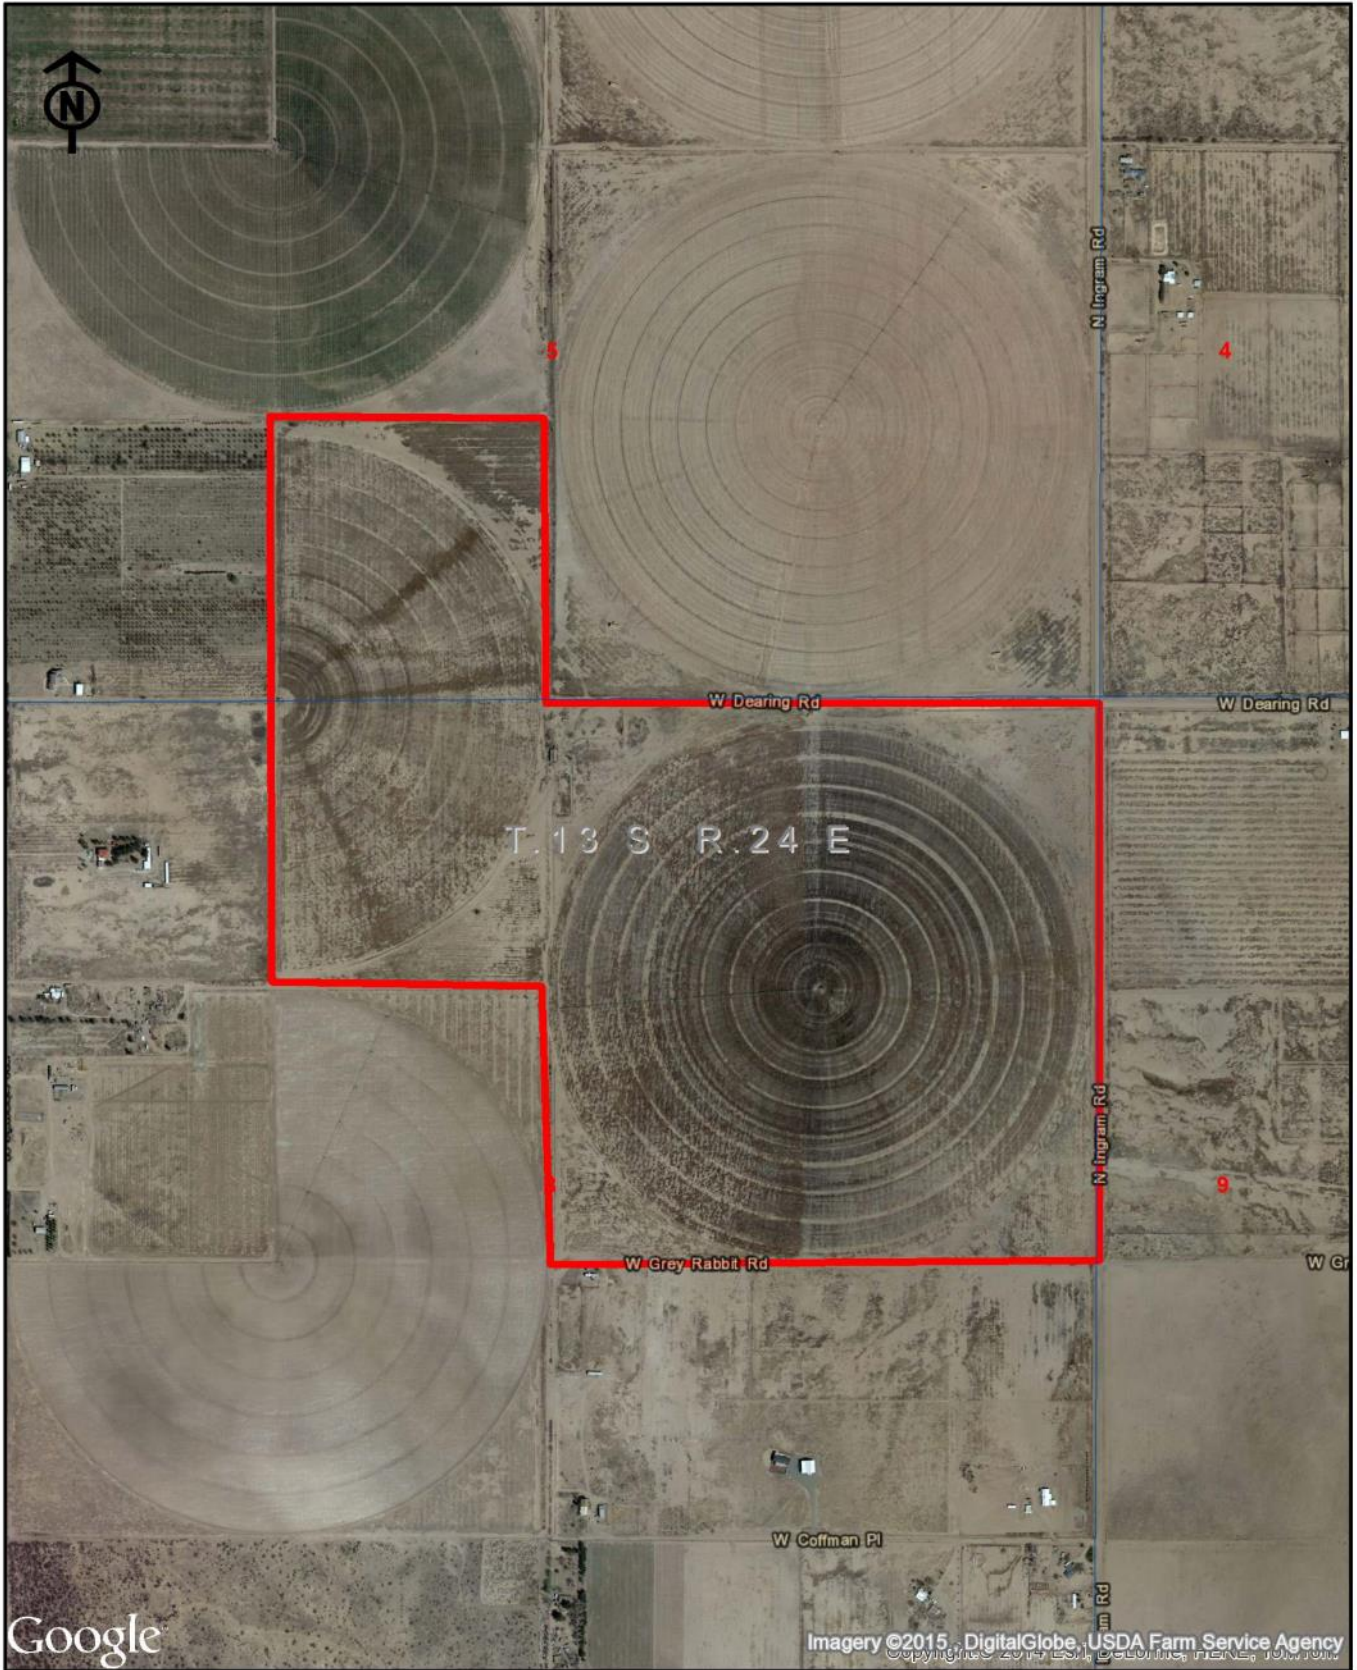

Google

Imagery ©2015 DigitalGlobe, USDA Farm Service Agency

Three Rivers Ag Investments
Hogue Farm 240
Aerial Map

Jack M. Doughty
(480) 802-2305 (Office)