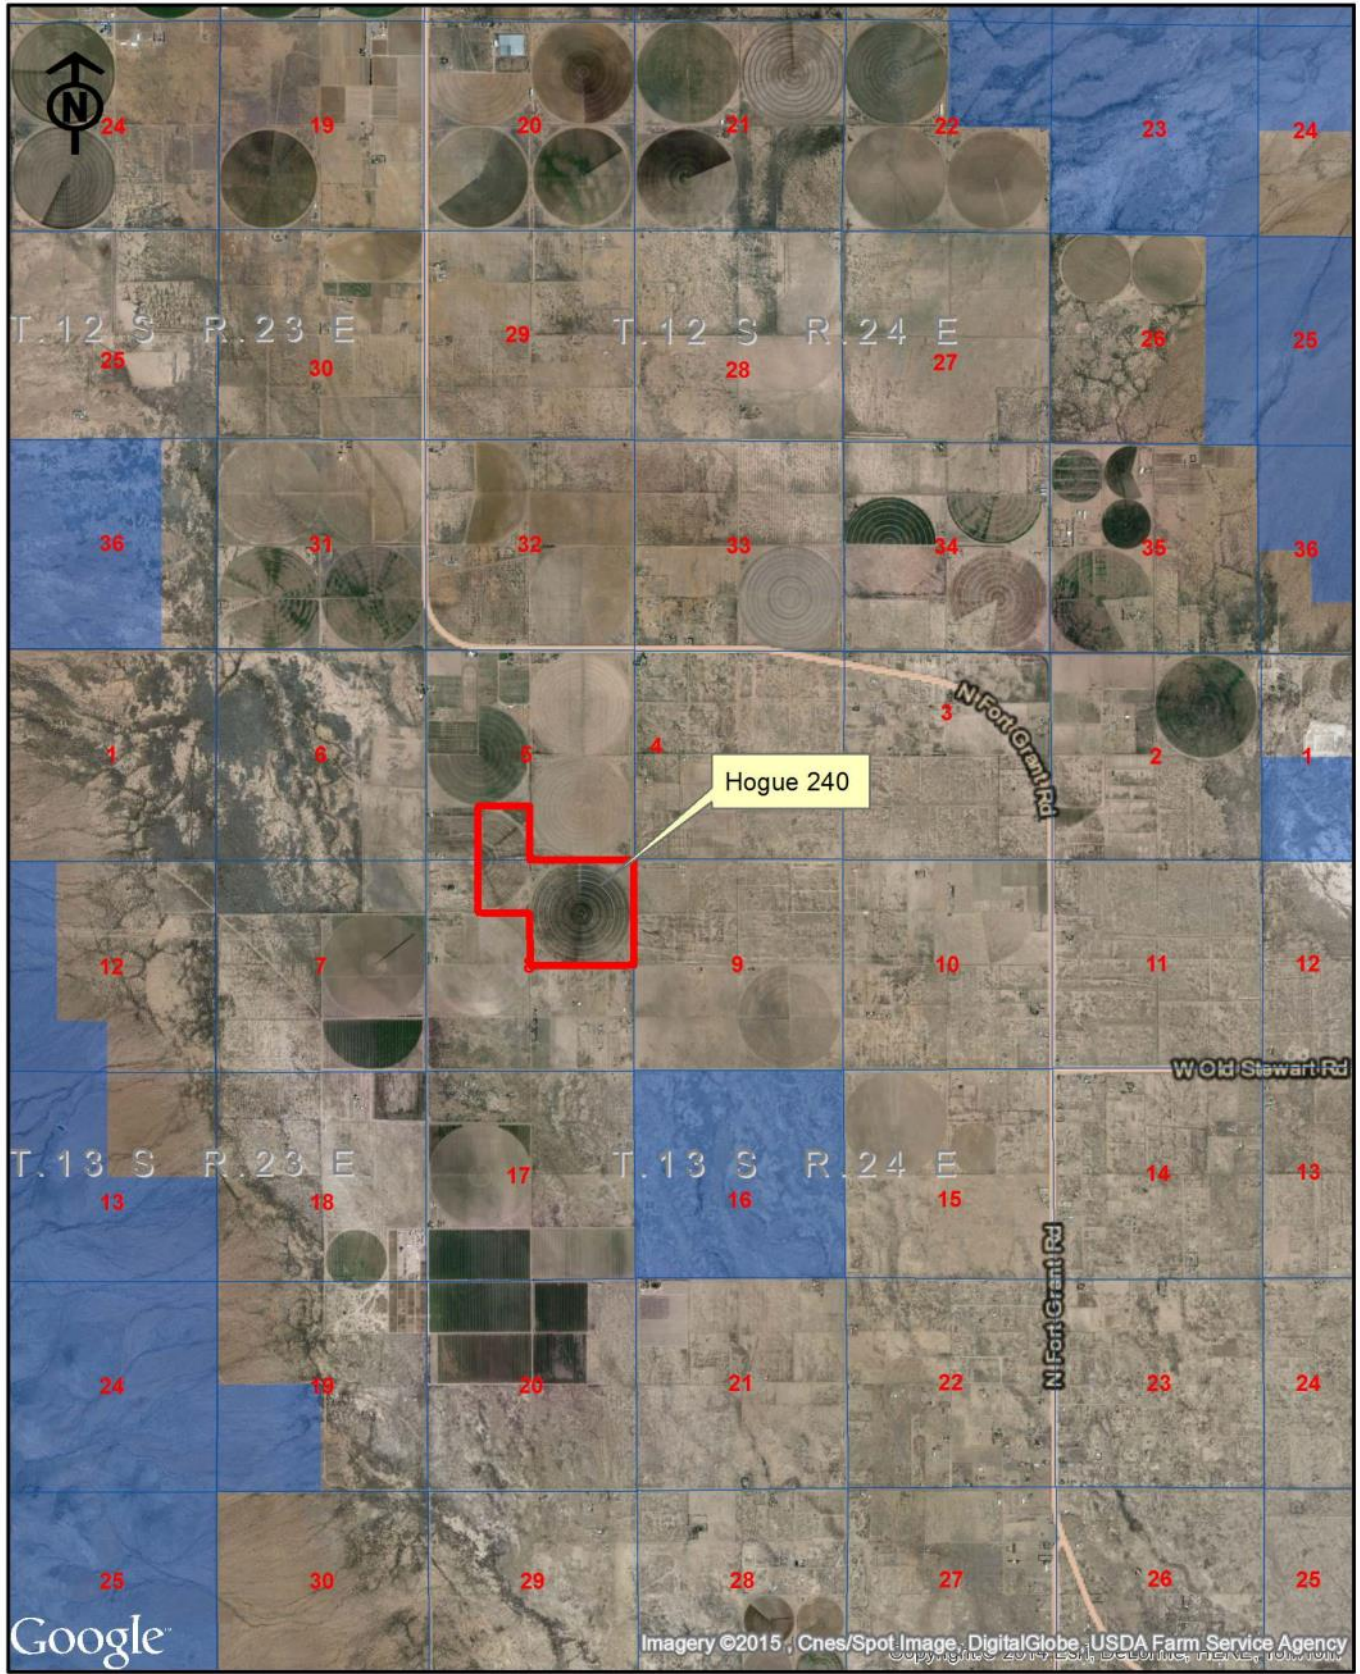

Three Rivers Ag Investments
Hogue Farm 240
Area Map

Jack M. Doughty
(480) 802-2305 (Office)