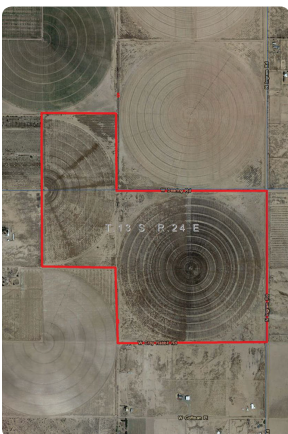

Three Rivers
AG INVESTMENTS

For further information,
please contact:

Jack Doughty

4960 South Gilbert Road
Suite 1-606
Chandler, AZ 85249

Office: (480) 802-2305

Cell: (602) 228-0563

jdoughty@threeriversag.com
www.threeriversag.com

HOGUE 240 FARM

Cochise County, Arizona

239.26 Acres

Offered by: Jack Doughty, Three Rivers Ag Investments

LOCATION

Located at the southwest corner of Dearing and Ingram Roads approximately seven miles northwest from the City of Willcox, Arizona. Access is two miles west of Fort Grant Road, approximately 4.5 miles north of I-10.

LEGAL

Generally described as Lot 5 Section 5, Lot 1 Section 8 and the northeast quarter of Section 8, Township 13 South, Range 24 East, Gila and Salt River Base and Meridian, Cochise County, Arizona.

APN

202-06-009 and 202-09-001

ACREAGE

Total acres	239.26
Pivot irrigated acres	180.00

IRRIGATION

There are three irrigation wells delivering water to two center pivot sprinklers. Pivot sprinklers include: one 120-acre full circle 2014 Zimmatic and one 60-acre half circle 2000 Zimmatic with upgraded drops and nozzles. Wells have a capacity of approximately 1,300 gpm.

SOILS

Class III soils suitable for irrigated crop production typically grown in the area.

ELEVATION

Approximately 4,220'

ZONING

RU4, minimum four acre lot size per residence, Cochise County.

TAXES

$1,044.32 per year based on 2015 taxes.

FLOOD ZONE

Approximately 60% of the property lies within "Zone X", areas determined to be outside the 0.2% annual chance floodplain and approximately 40% within "Zone AO", subject to sheet flooding at flood depths up to 1' per FEMA Map 04003C0425F.

PRICE

$936,000 or $3,900 per acre

TERMS

Cash