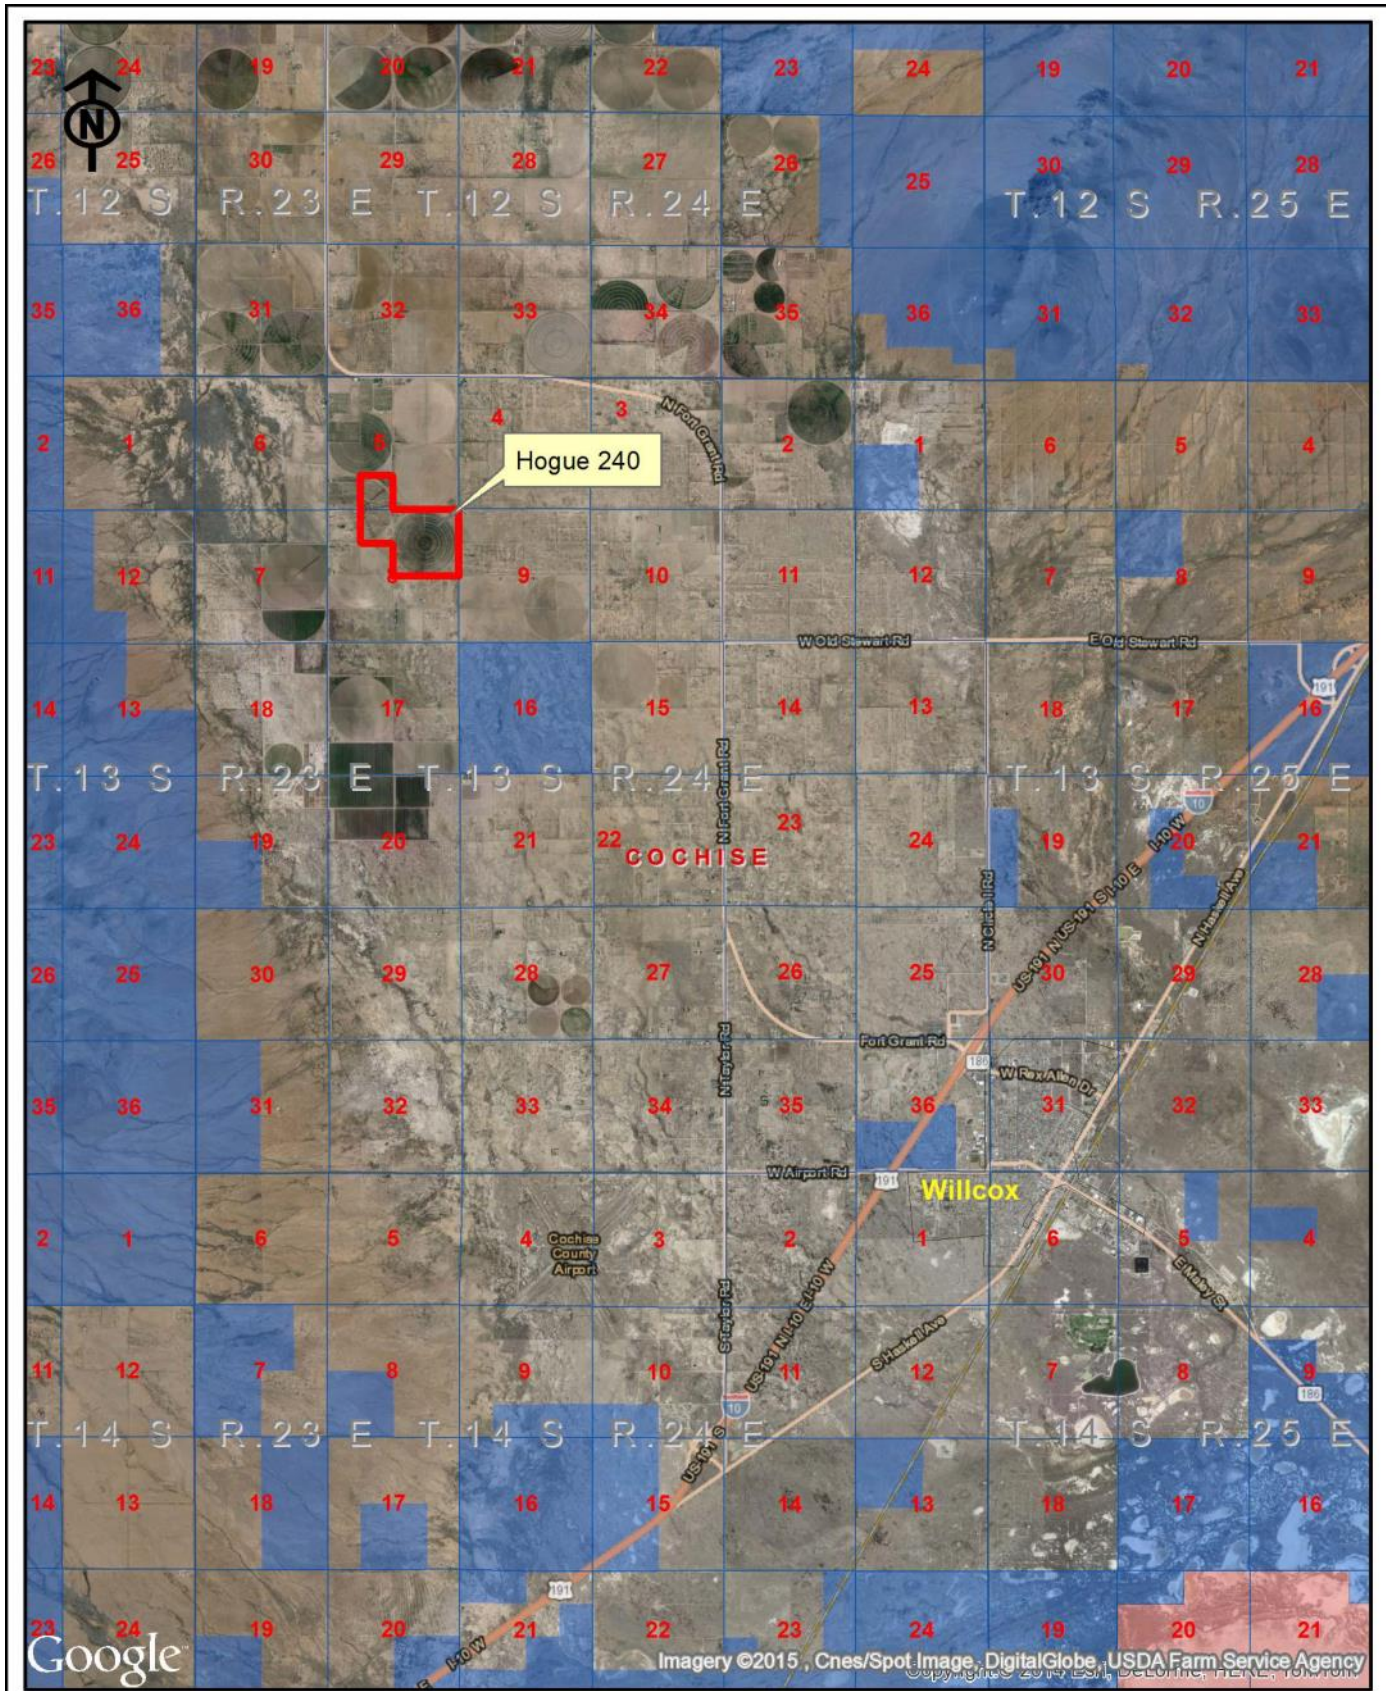

Three Rivers Ag Investments
Hogue Farm 240
Location Map

Jack M. Doughty
(480) 802-2305 (Office)