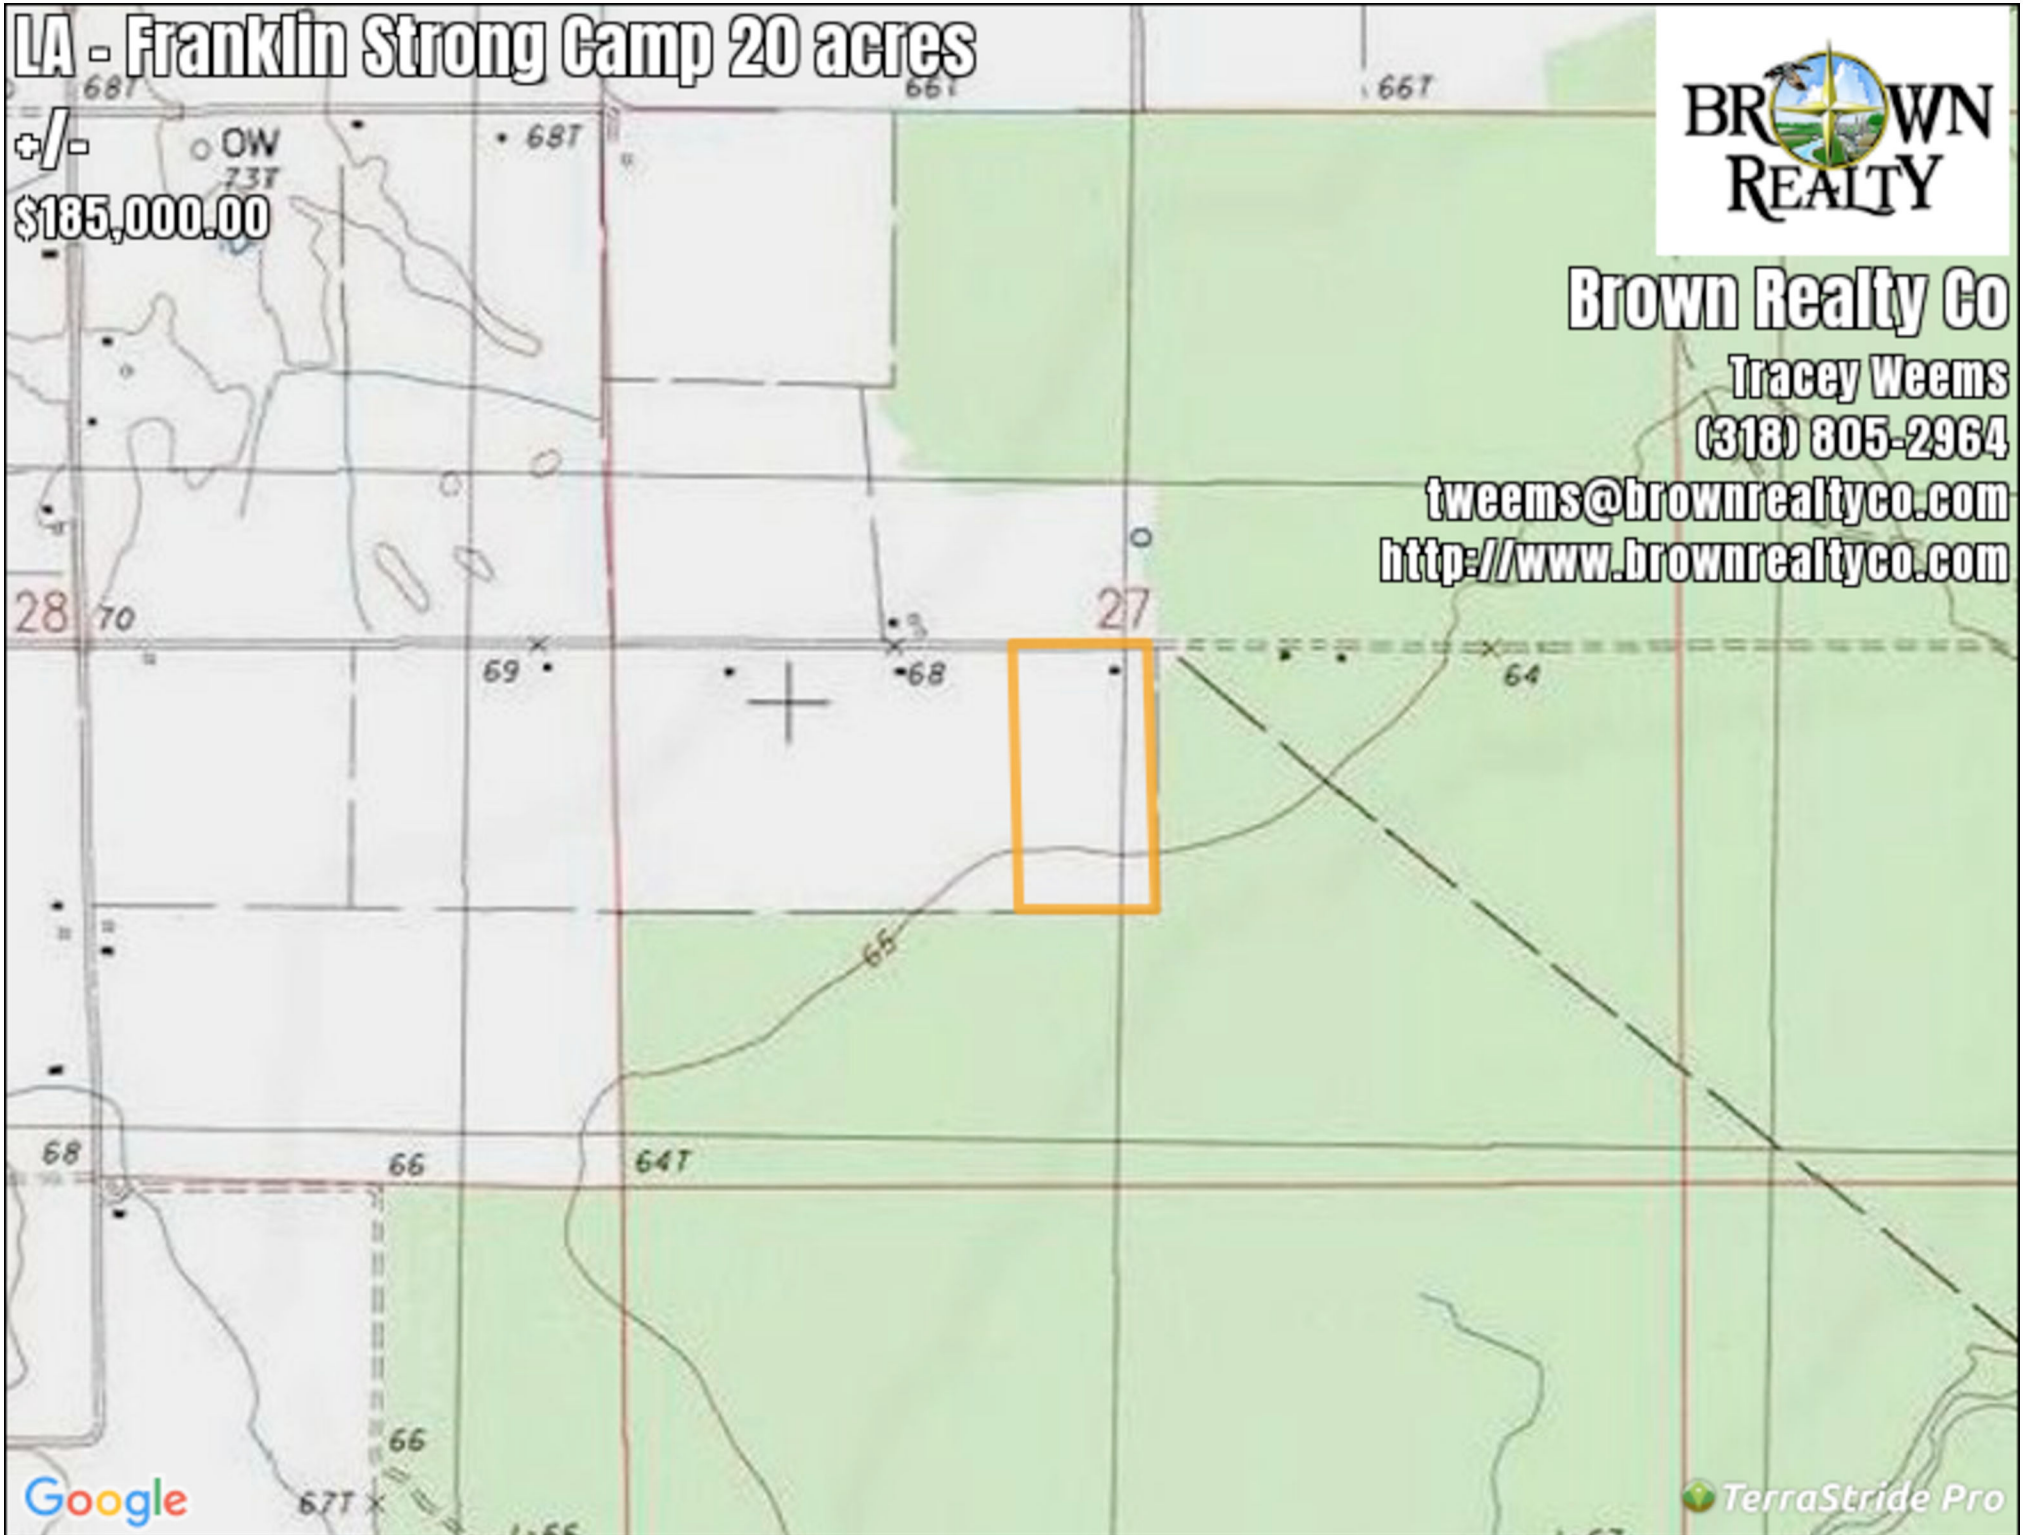

# LA - Franklin Strong Camp 20 acres +/-

## Legend

Generic Polygon

## Description

This is a small tract with nice camp joining Big Lake management area. Property has potential for enrollment in WRP or other programs. The tract is located on dead end road and has access to hundreds of thousand acres of some of the best hunting in north LA. Come take a look. Brown Realty Co Jerry Brown Broker 2189 Hwy 425 Rayville LA 71269 318-728-9544