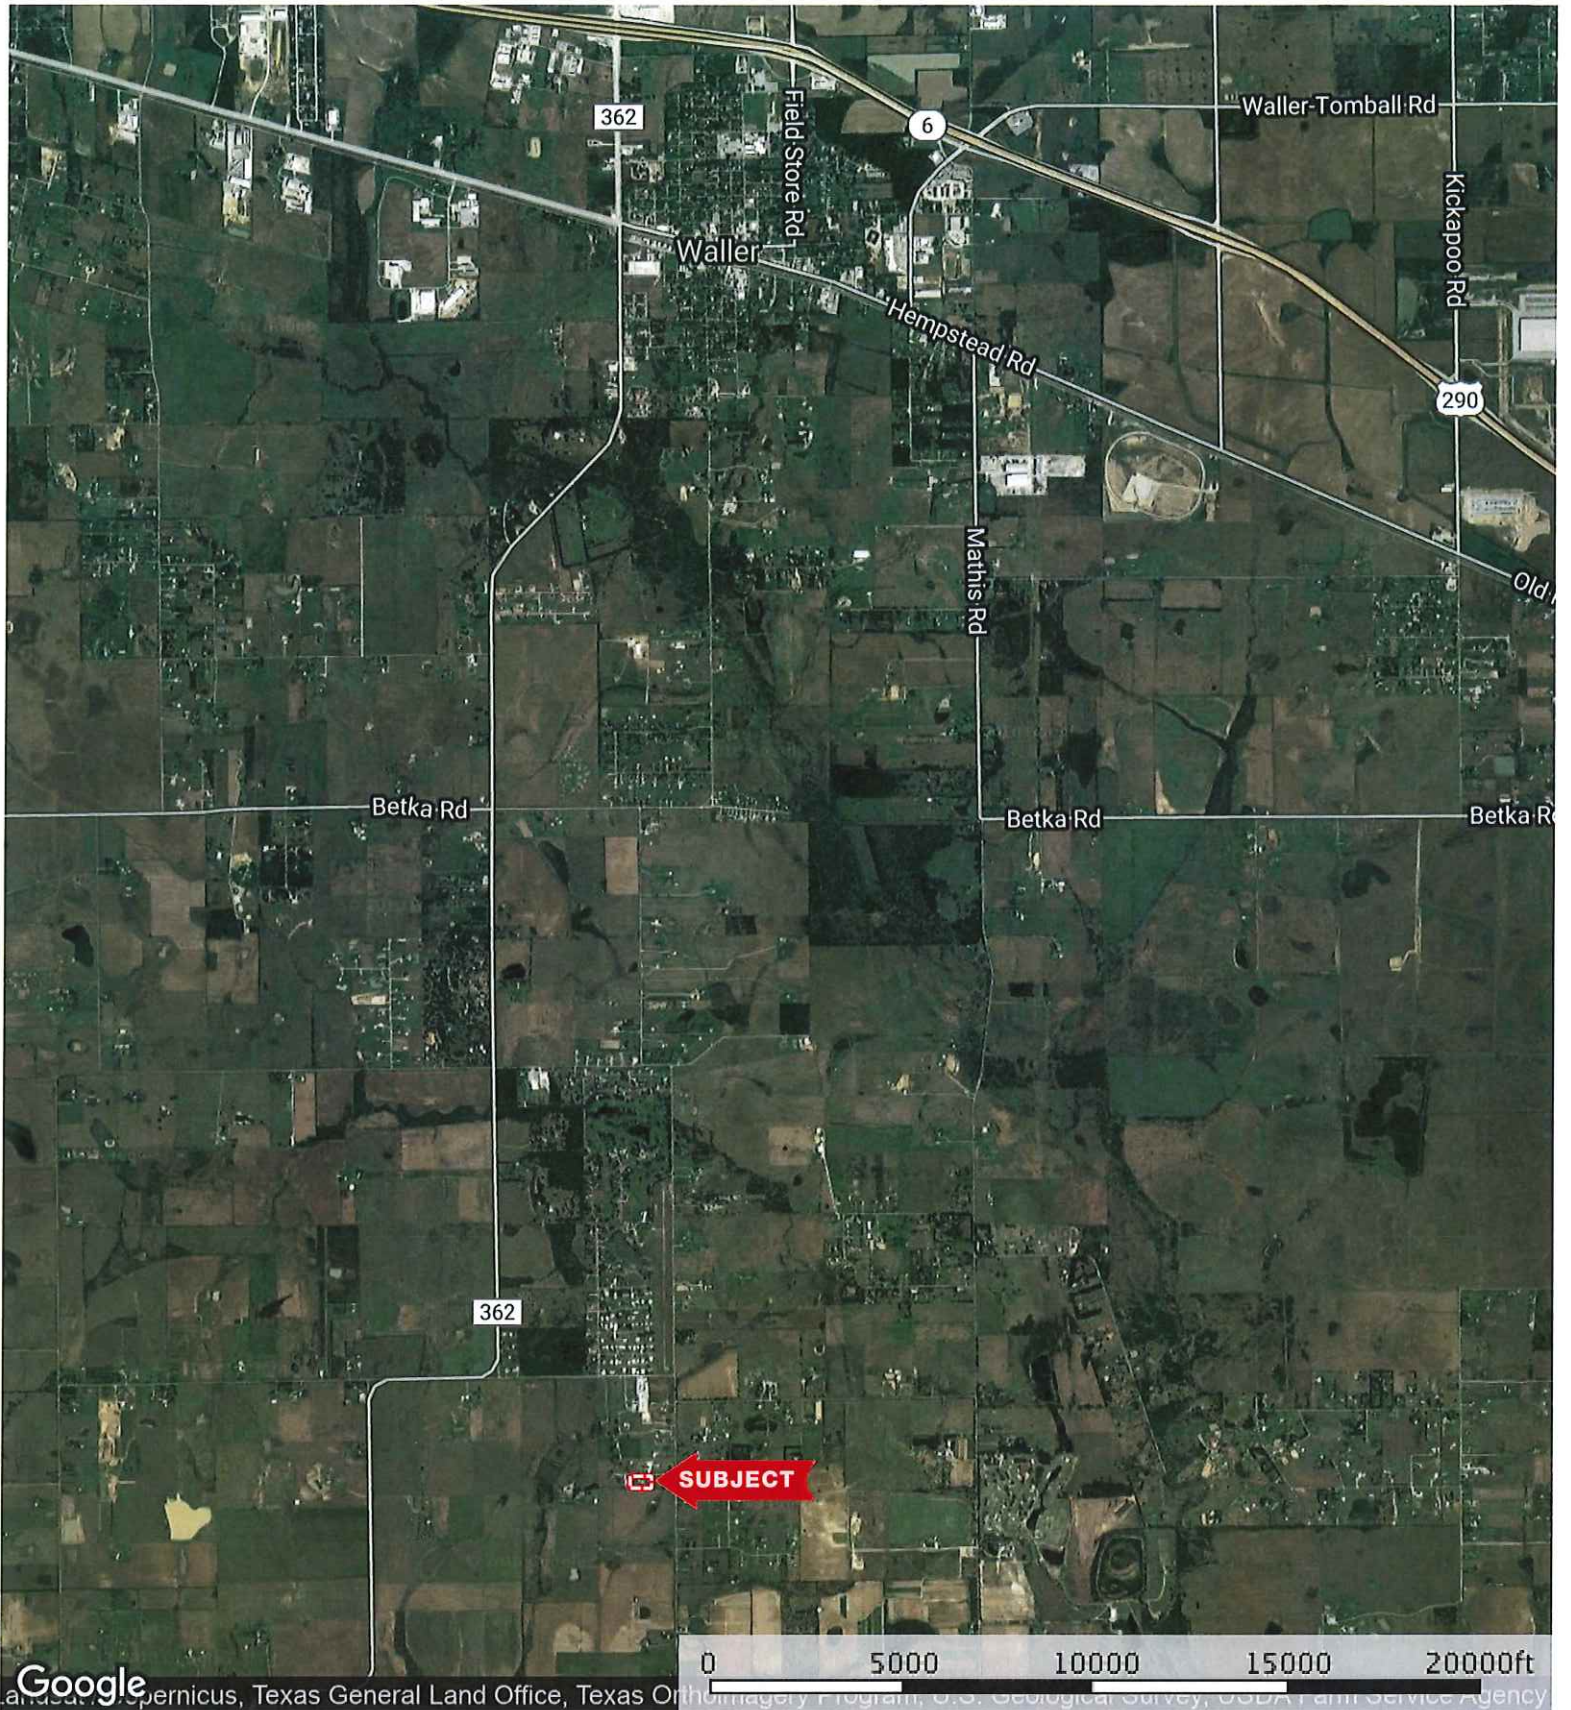

32017 Meadow View Ln.
Waller County, Texas, AC +/-

 Boundary

 The information contained herein was obtained from sources deemed to be reliable. MapRight Services makes no warranties or guarantees as to the completeness or accuracy thereof.

32017 Meadow View Ln.
Waller County, Texas, AC +/-

Skydive Houston

SUBJECT

0 1000 2000 3000 4000ft
Google Council, Texas General Land Office, Texas Orthoimagery Program, U.S. Geological Survey, USDA Farm Service Agency

- Boundary
- 100 Year Floodplain
- 500 Year Floodplain

The information contained herein was obtained from sources deemed to be reliable. MapRight Services makes no warranties or guarantees as to the completeness or accuracy thereof.