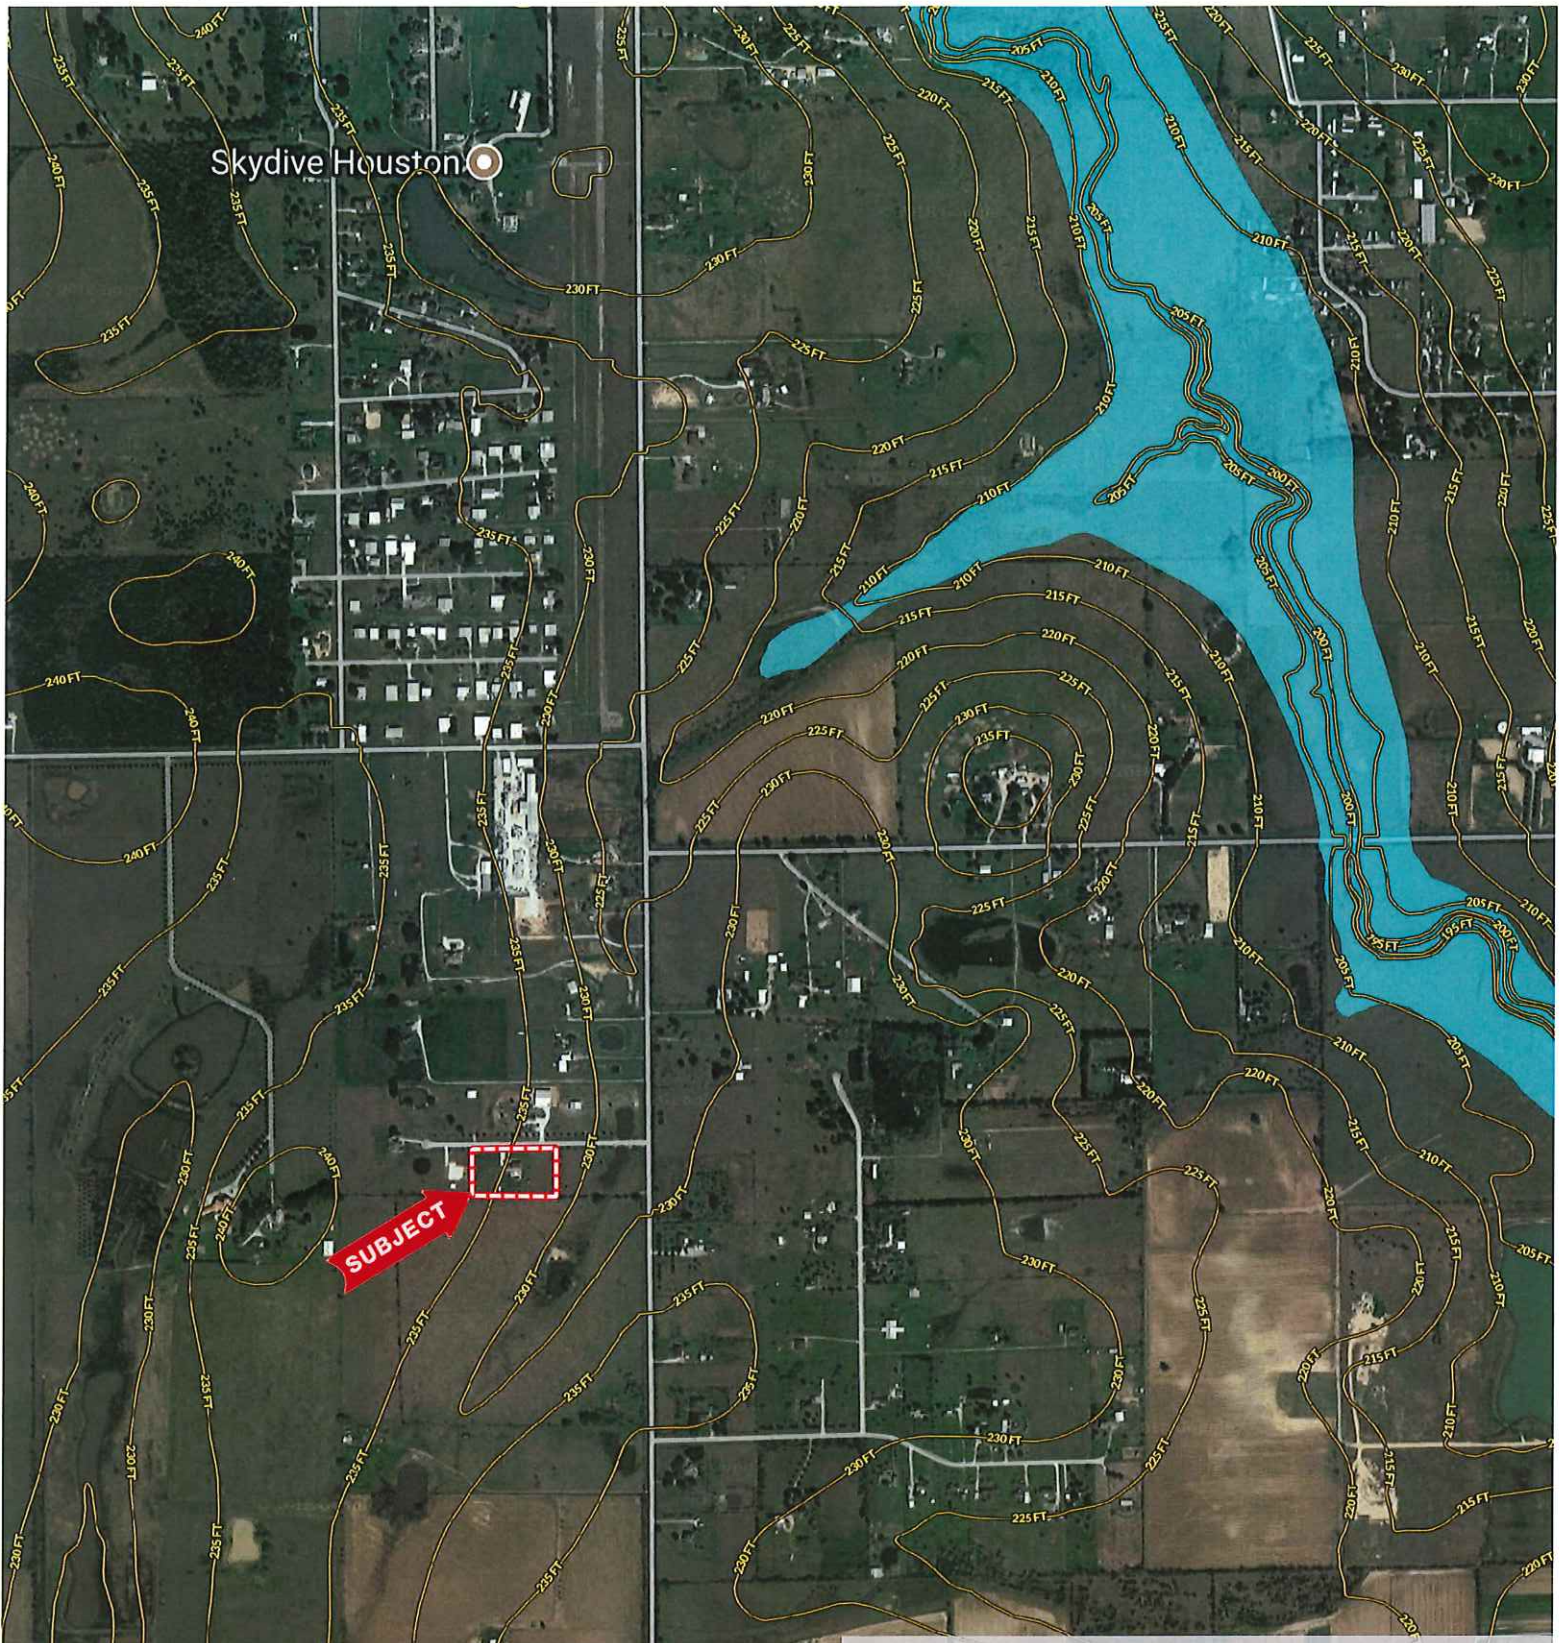

32017 Meadow View Ln.
Waller County, Texas, AC +/-

 Boundary

 The information contained herein was obtained from sources deemed to be reliable. MapRight Services makes no warranties or guarantees as to the completeness or accuracy thereof.

32017 Meadow View Ln.
Waller County, Texas, AC +/-

Skydive Houston

SUBJECT

0 1000 2000 3000 4000ft
Google Council, Texas General Land Office, Texas Orthoimagery Program, U.S. Geological Survey, USDA Farm Service Agency

- Boundary
- 100 Year Floodplain
- 500 Year Floodplain

The information contained herein was obtained from sources deemed to be reliable. MapRight Services makes no warranties or guarantees as to the completeness or accuracy thereof.