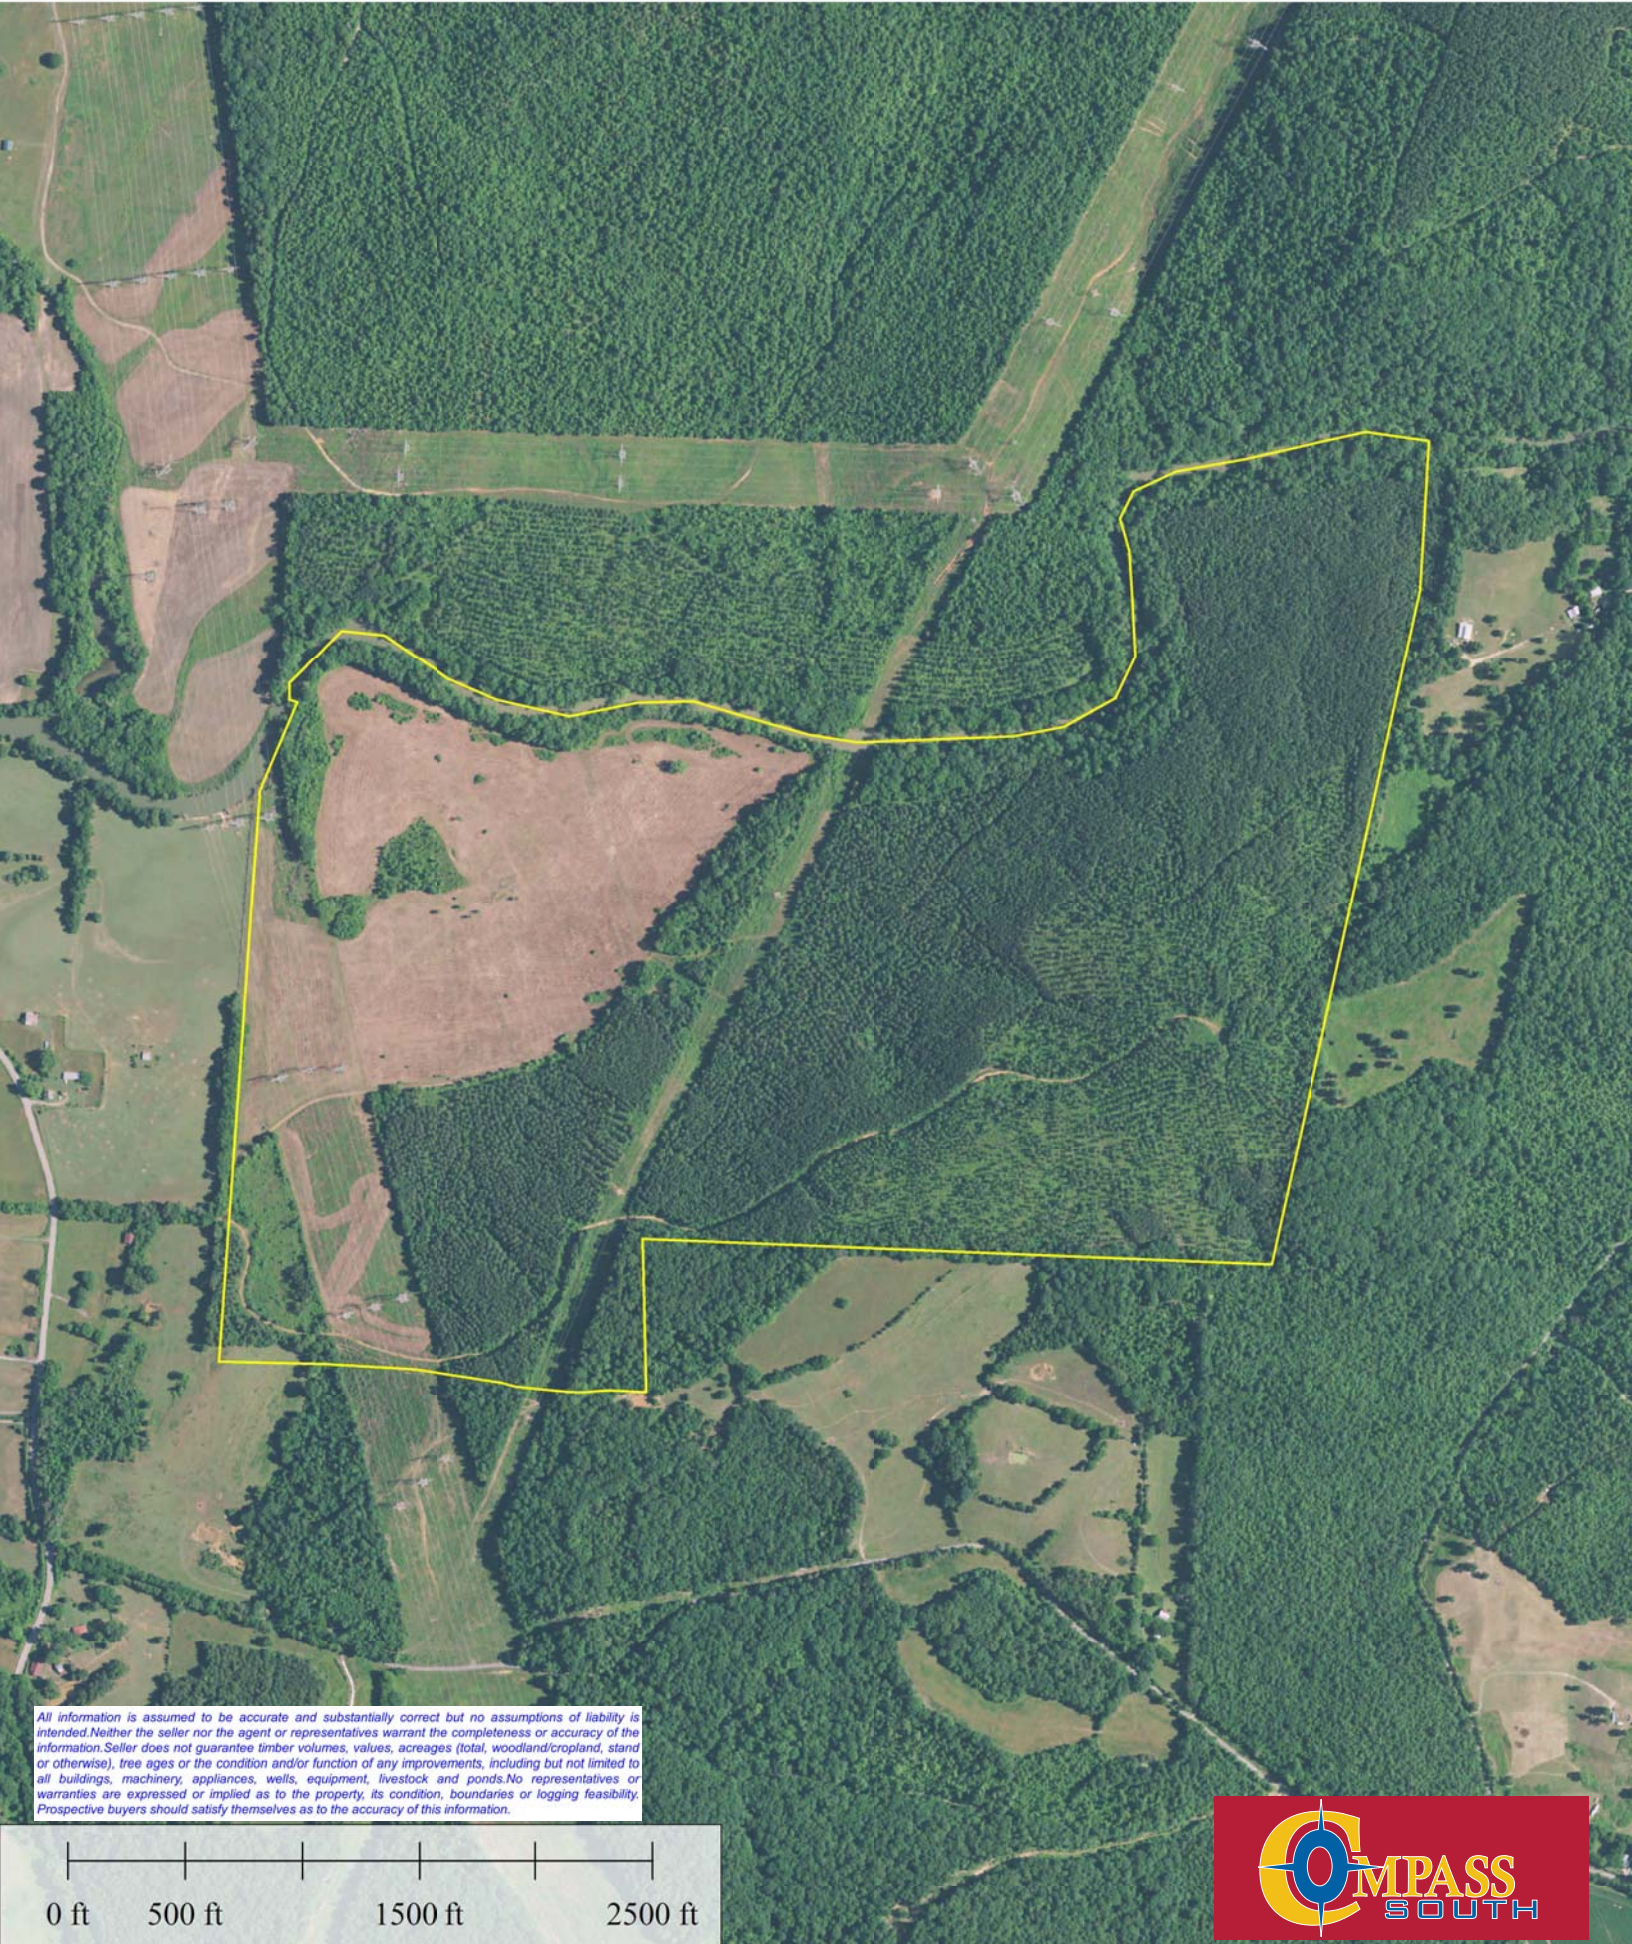

Sewee Creek South Tract +/- 294 Acres

Compass South, Inc.