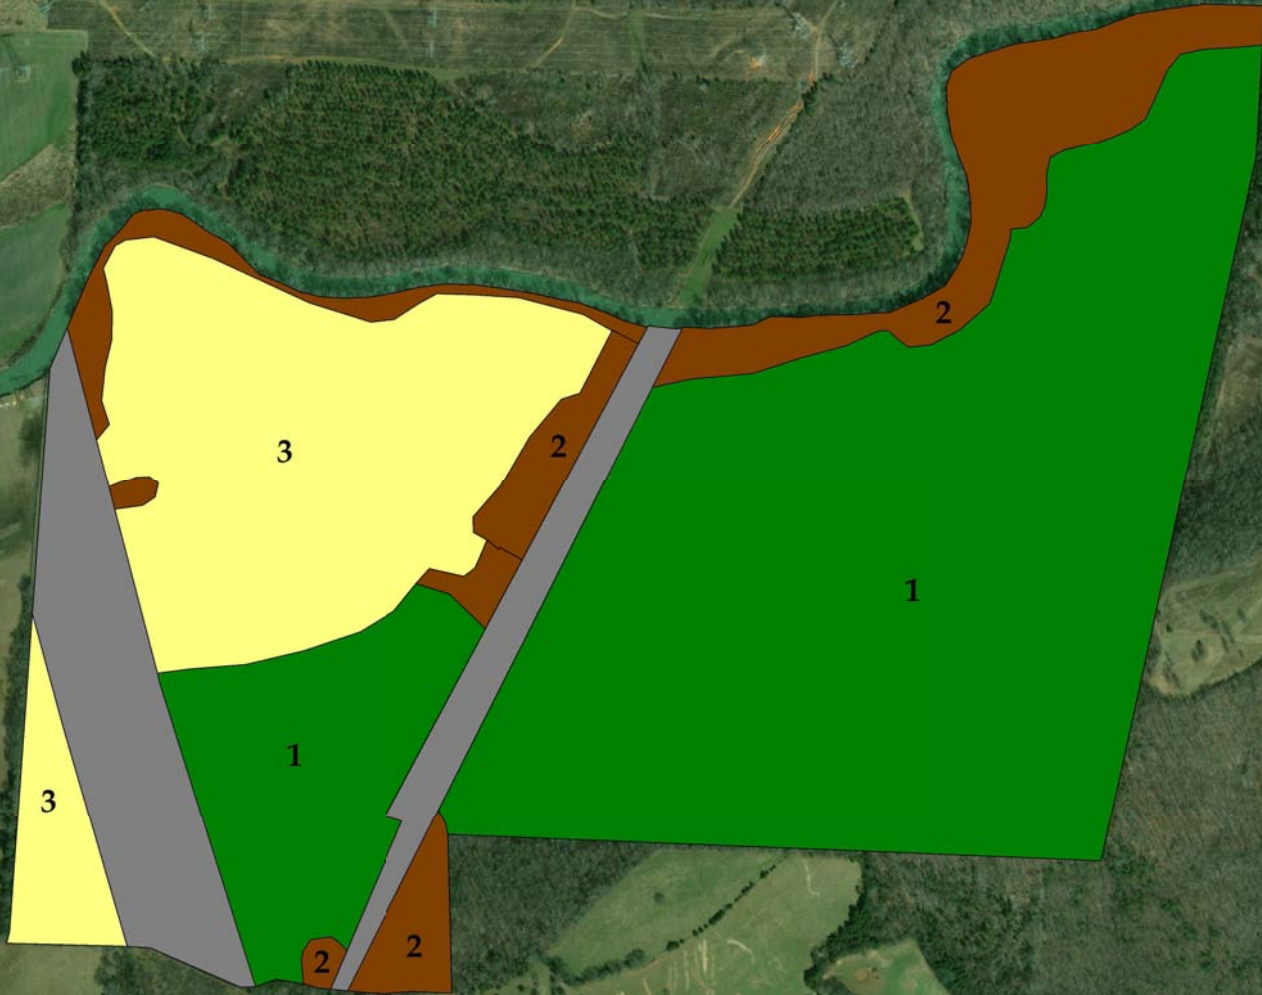

Sewee Creek South Tract +/- 294 Acres

Stand #	Type	Acres
1	1999 Planted Loblolly	166
2	1960 Hardwood	35
3	Open/Fields	63
	Powerline ROW	30
	Total	294