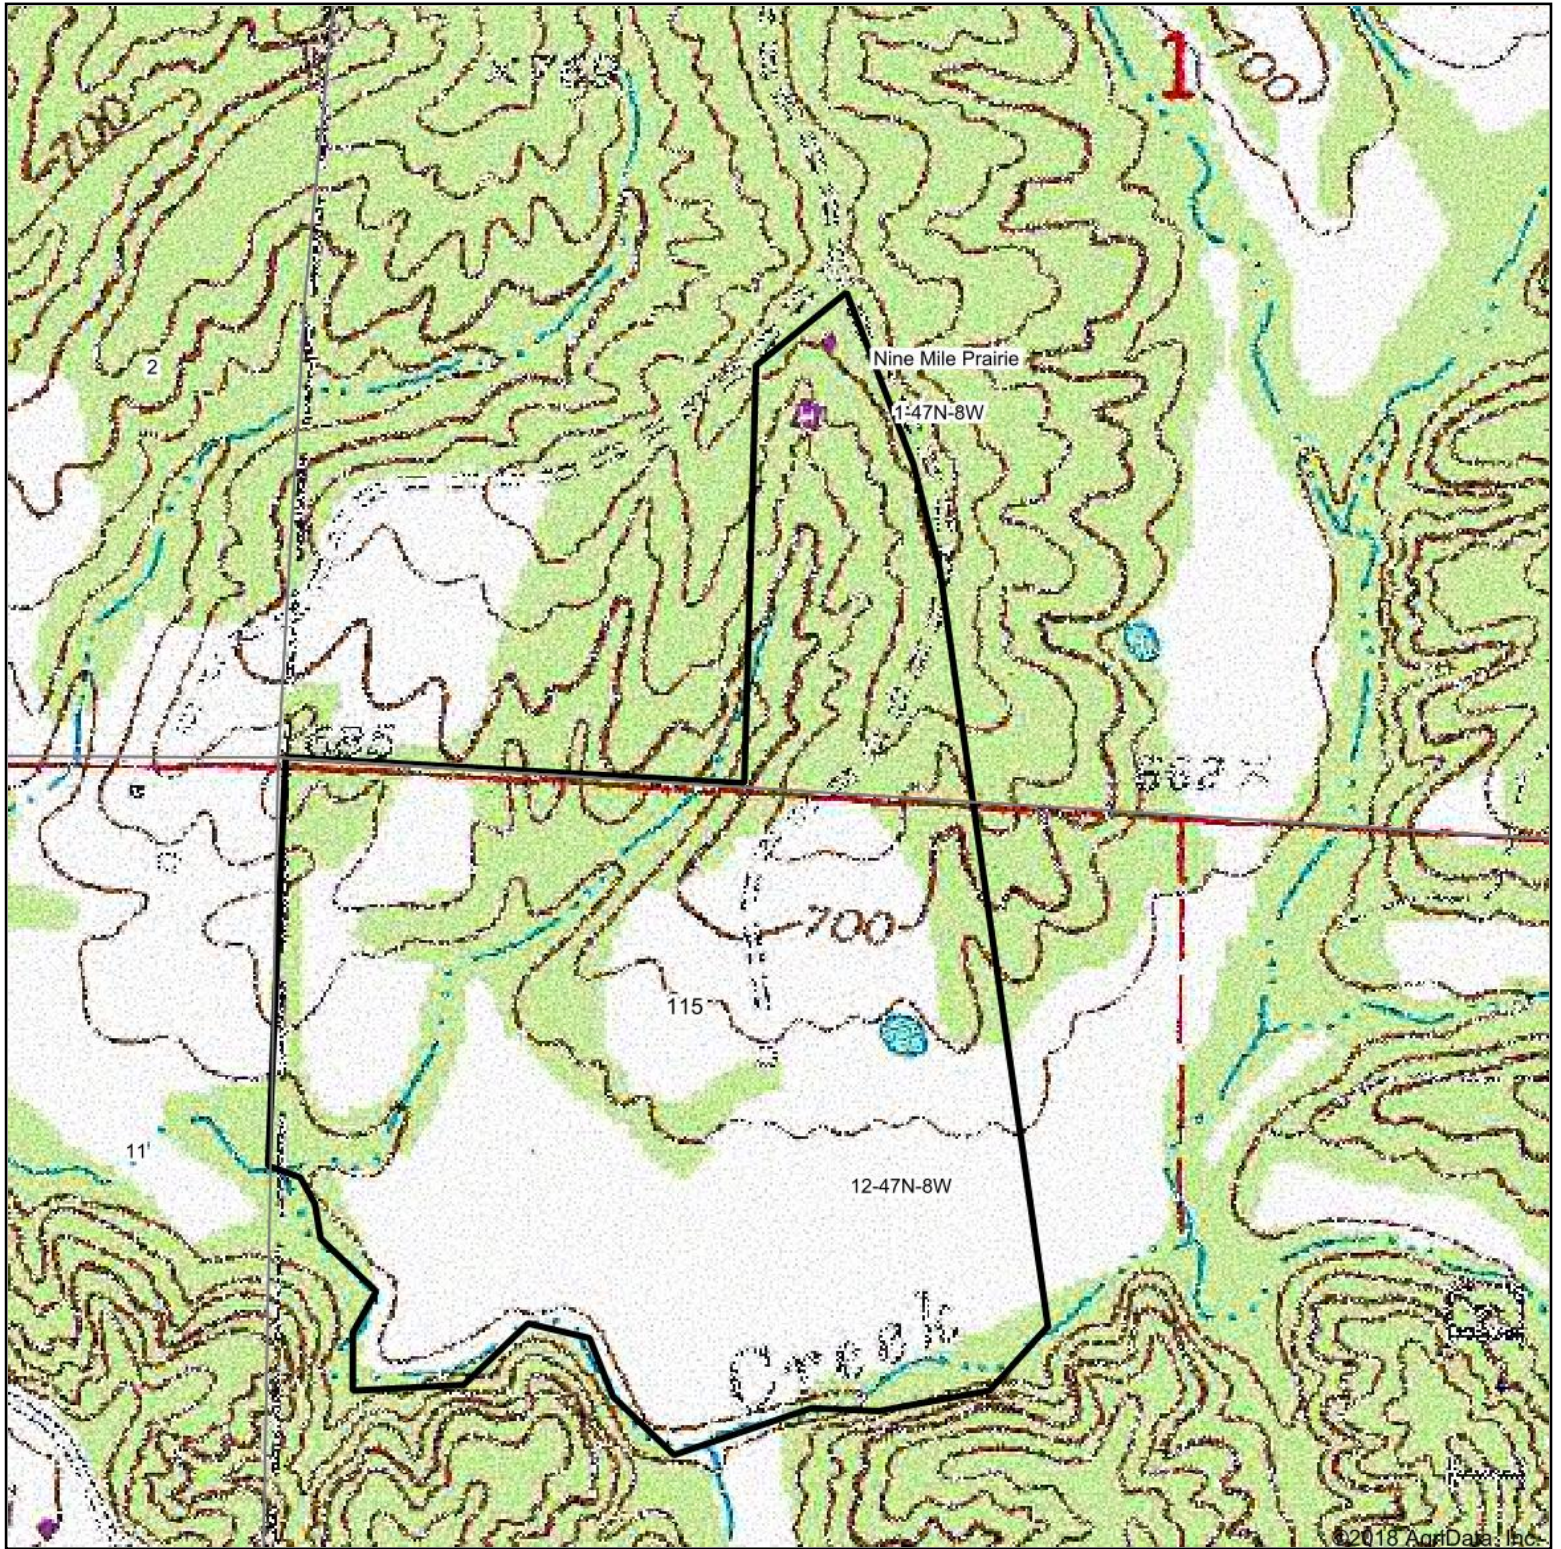

# Topography Map

©2018 AgriData, Inc.

**Select Properties**  
Real Estate

map center: 38° 52' 5.73, -91° 46' 10.21

**1-47N-8W**  
**Callaway County**  
**Missouri**

6/7/2018

Maps Provided By:

© Agridata, Inc. 2018