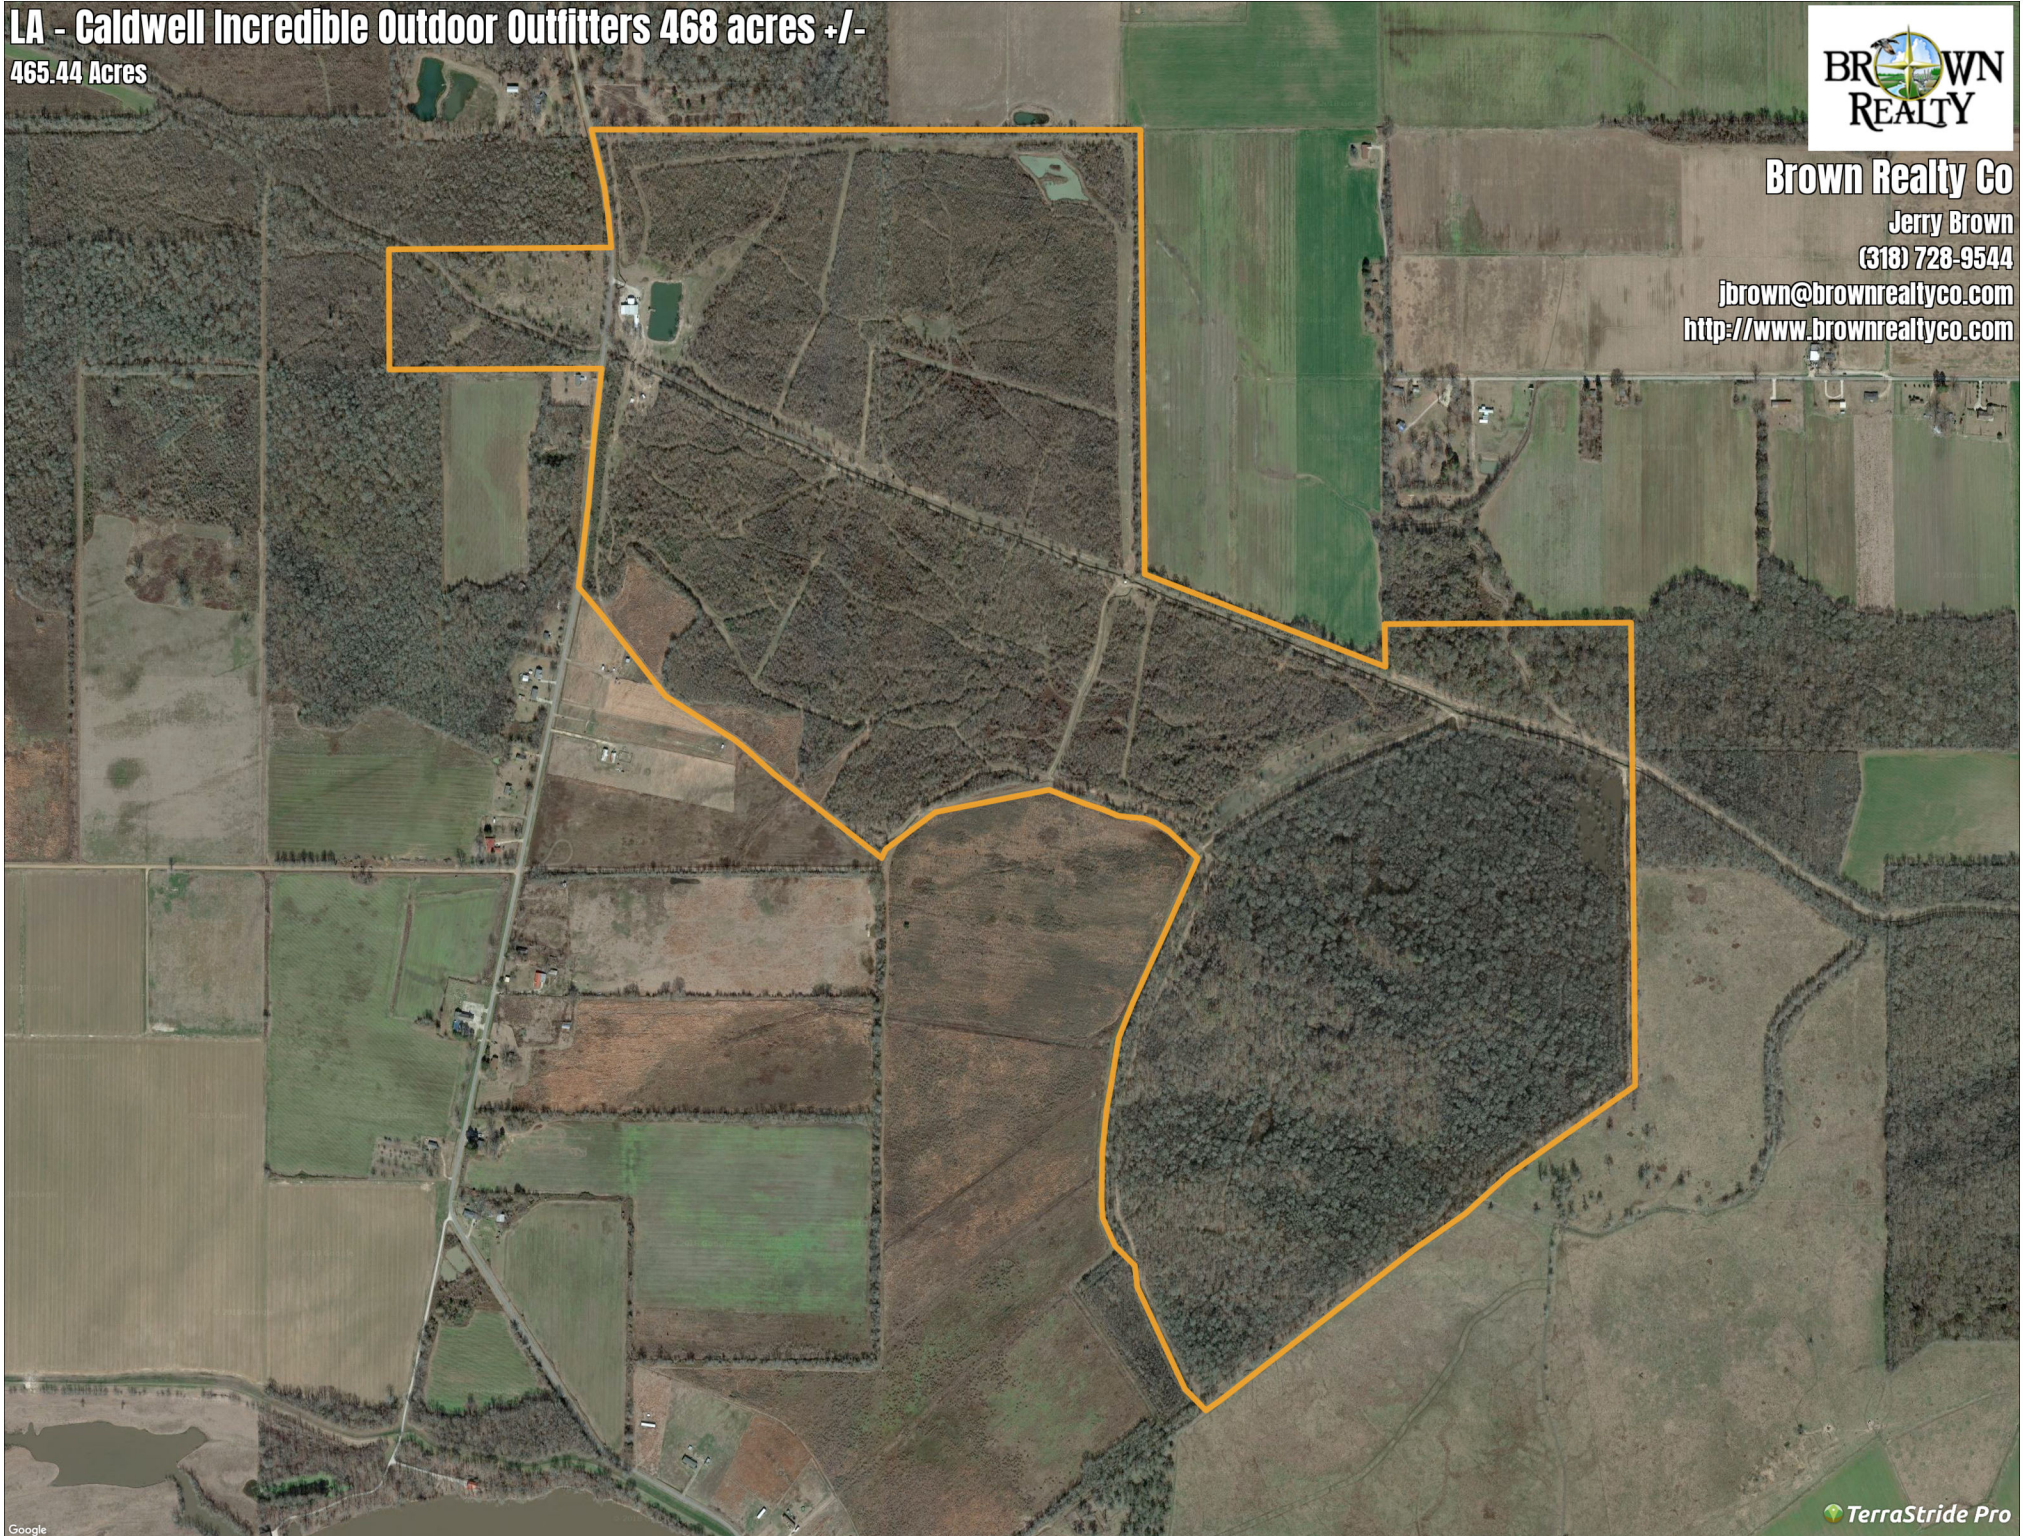

**LA - Caldwell Incredible Outdoor Outfitters 468 acres +/-**

465.44 Acres

**Brown Realty Co**

Jerry Brown

(318) 728-9544

[jbrown@brownrealtyco.com](mailto:jbrown@brownrealtyco.com)

<http://www.brownrealtyco.com>

# LA - Caldwell Incredible Outdoor Outfitters 468 acres +/-

## Legend

 Boundary

DISCLAIMER: The information contained herein is as obtained by this broker from sellers, owners, or other sources. This information is considered reliable, neither this broker nor owners make any guarantee, warranty or representation as to correctness of any data or descriptions and the accuracy of such statements. The correctness and / or accuracy of any and all statements should be determined through independent investigation made by the prospective purchaser. Any offer for sale is subject to prior sale, errors and omissions, change of price, terms or other conditions or withdrawal from sale in whole or in part, by seller without notice and at the sole discretion of seller. Readers are urged to form their own independent conclusions and evaluations in consultation with legal counsel, accountants, and/or investment advisors concerning and all material contained herein.

Generated on: June 21, 2018