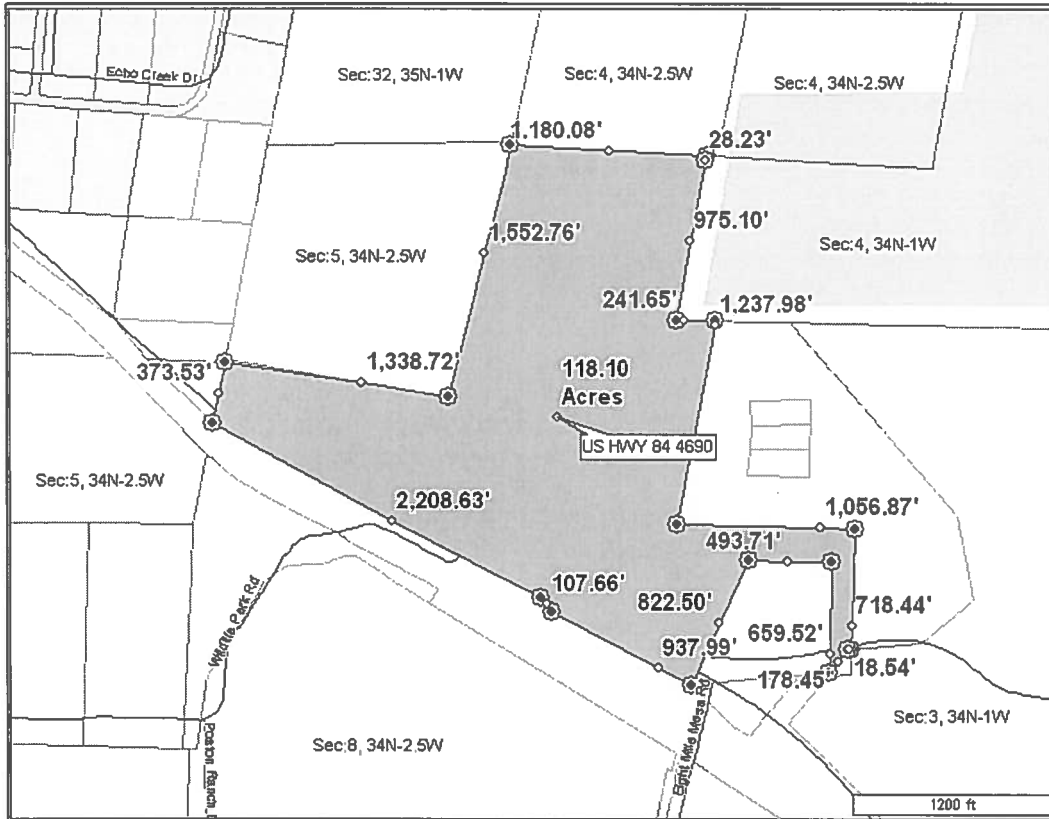

4690 Hwy 84 - McNulty Ranch

Parcel #588705400009 = 121.2 Acres

Parcel #588705400073 = 37.34 Acres

4690 Hwy 84 - McNulty Ranch