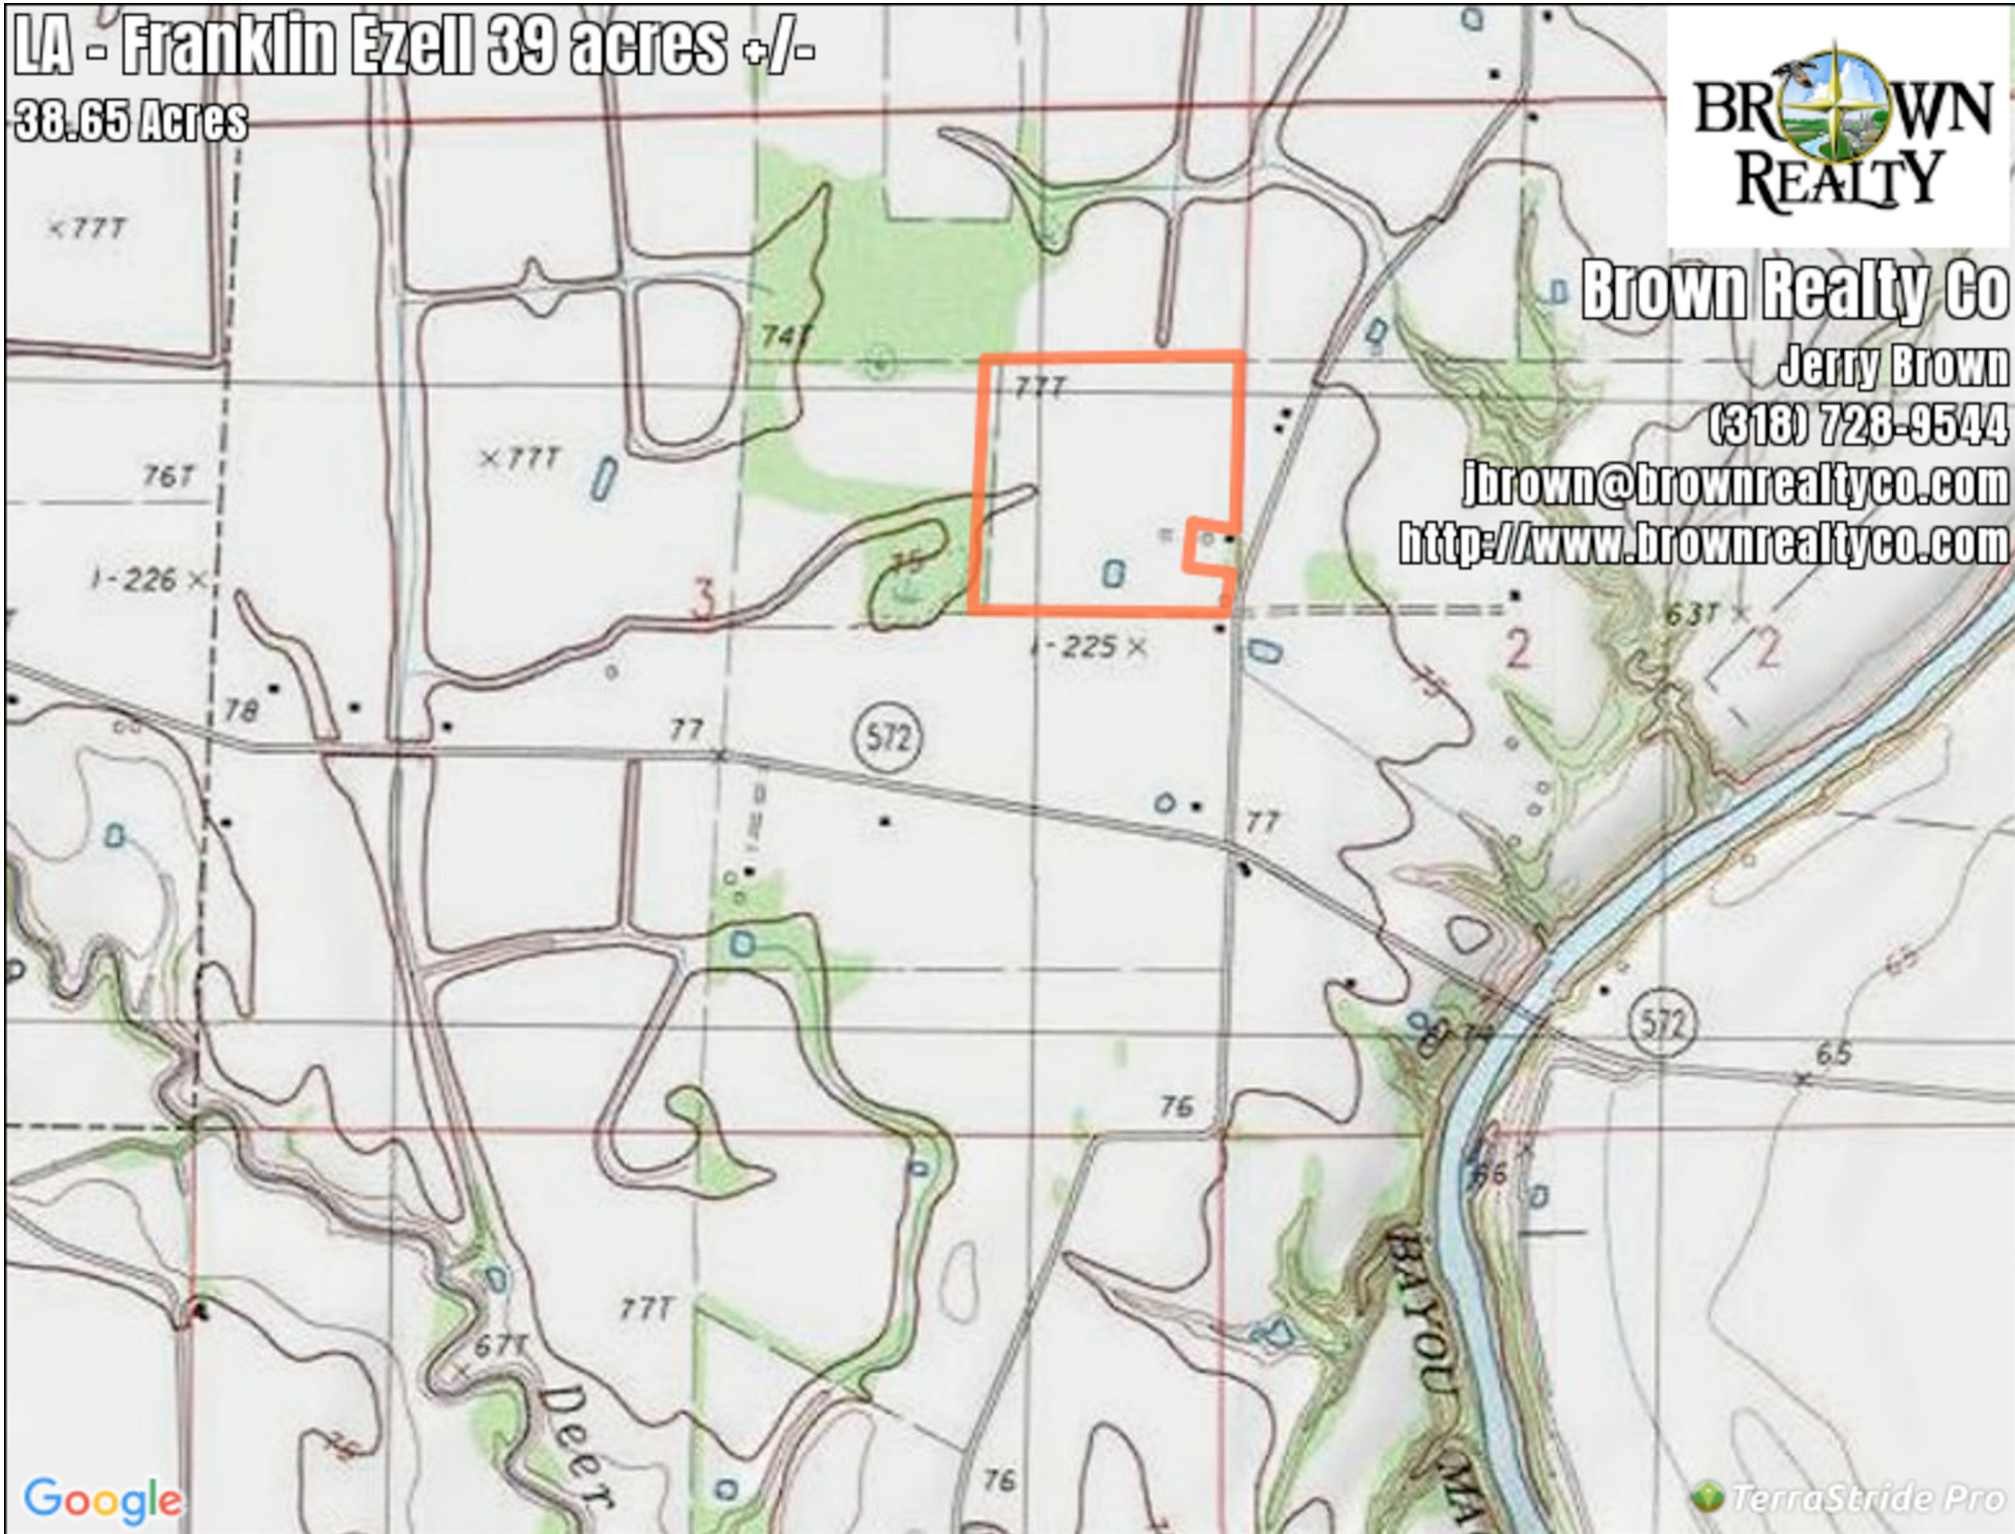

LA - Franklin Ezell 39 acres +/-

38.65 Acres

Brown Realty Co

Jerry Brown

(318) 728-9544

jbrown@brownrealtyco.com

<http://www.brownrealtyco.com>

LA - Franklin Ezell 39 acres +/-

Generated on: July 10, 2018