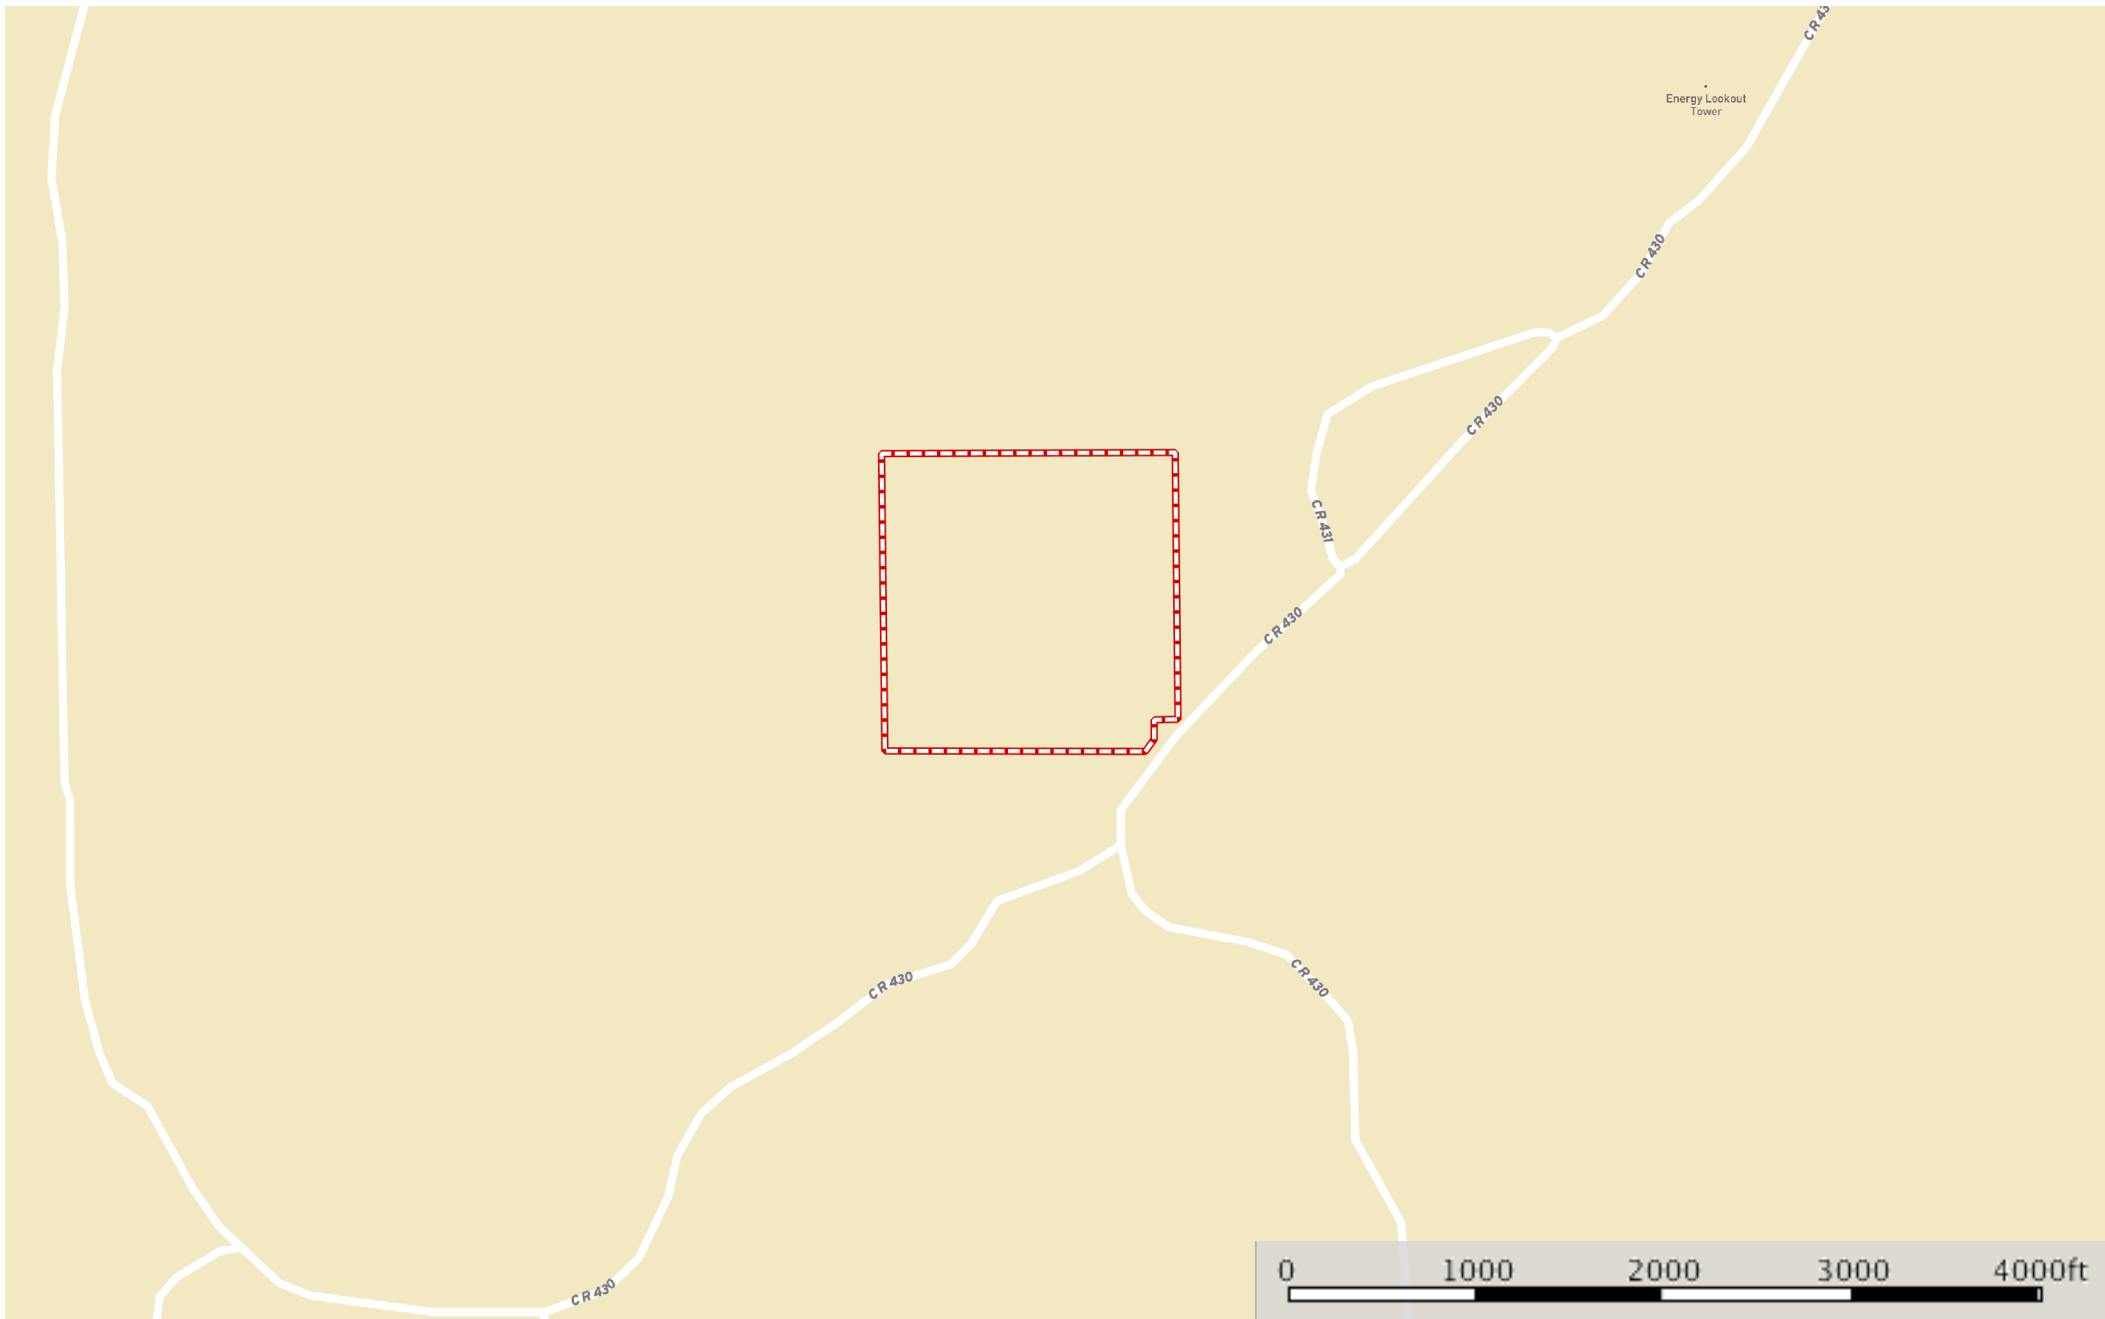

CL40

Clarke County, Mississippi, 39.5 AC +/-

 Boundary