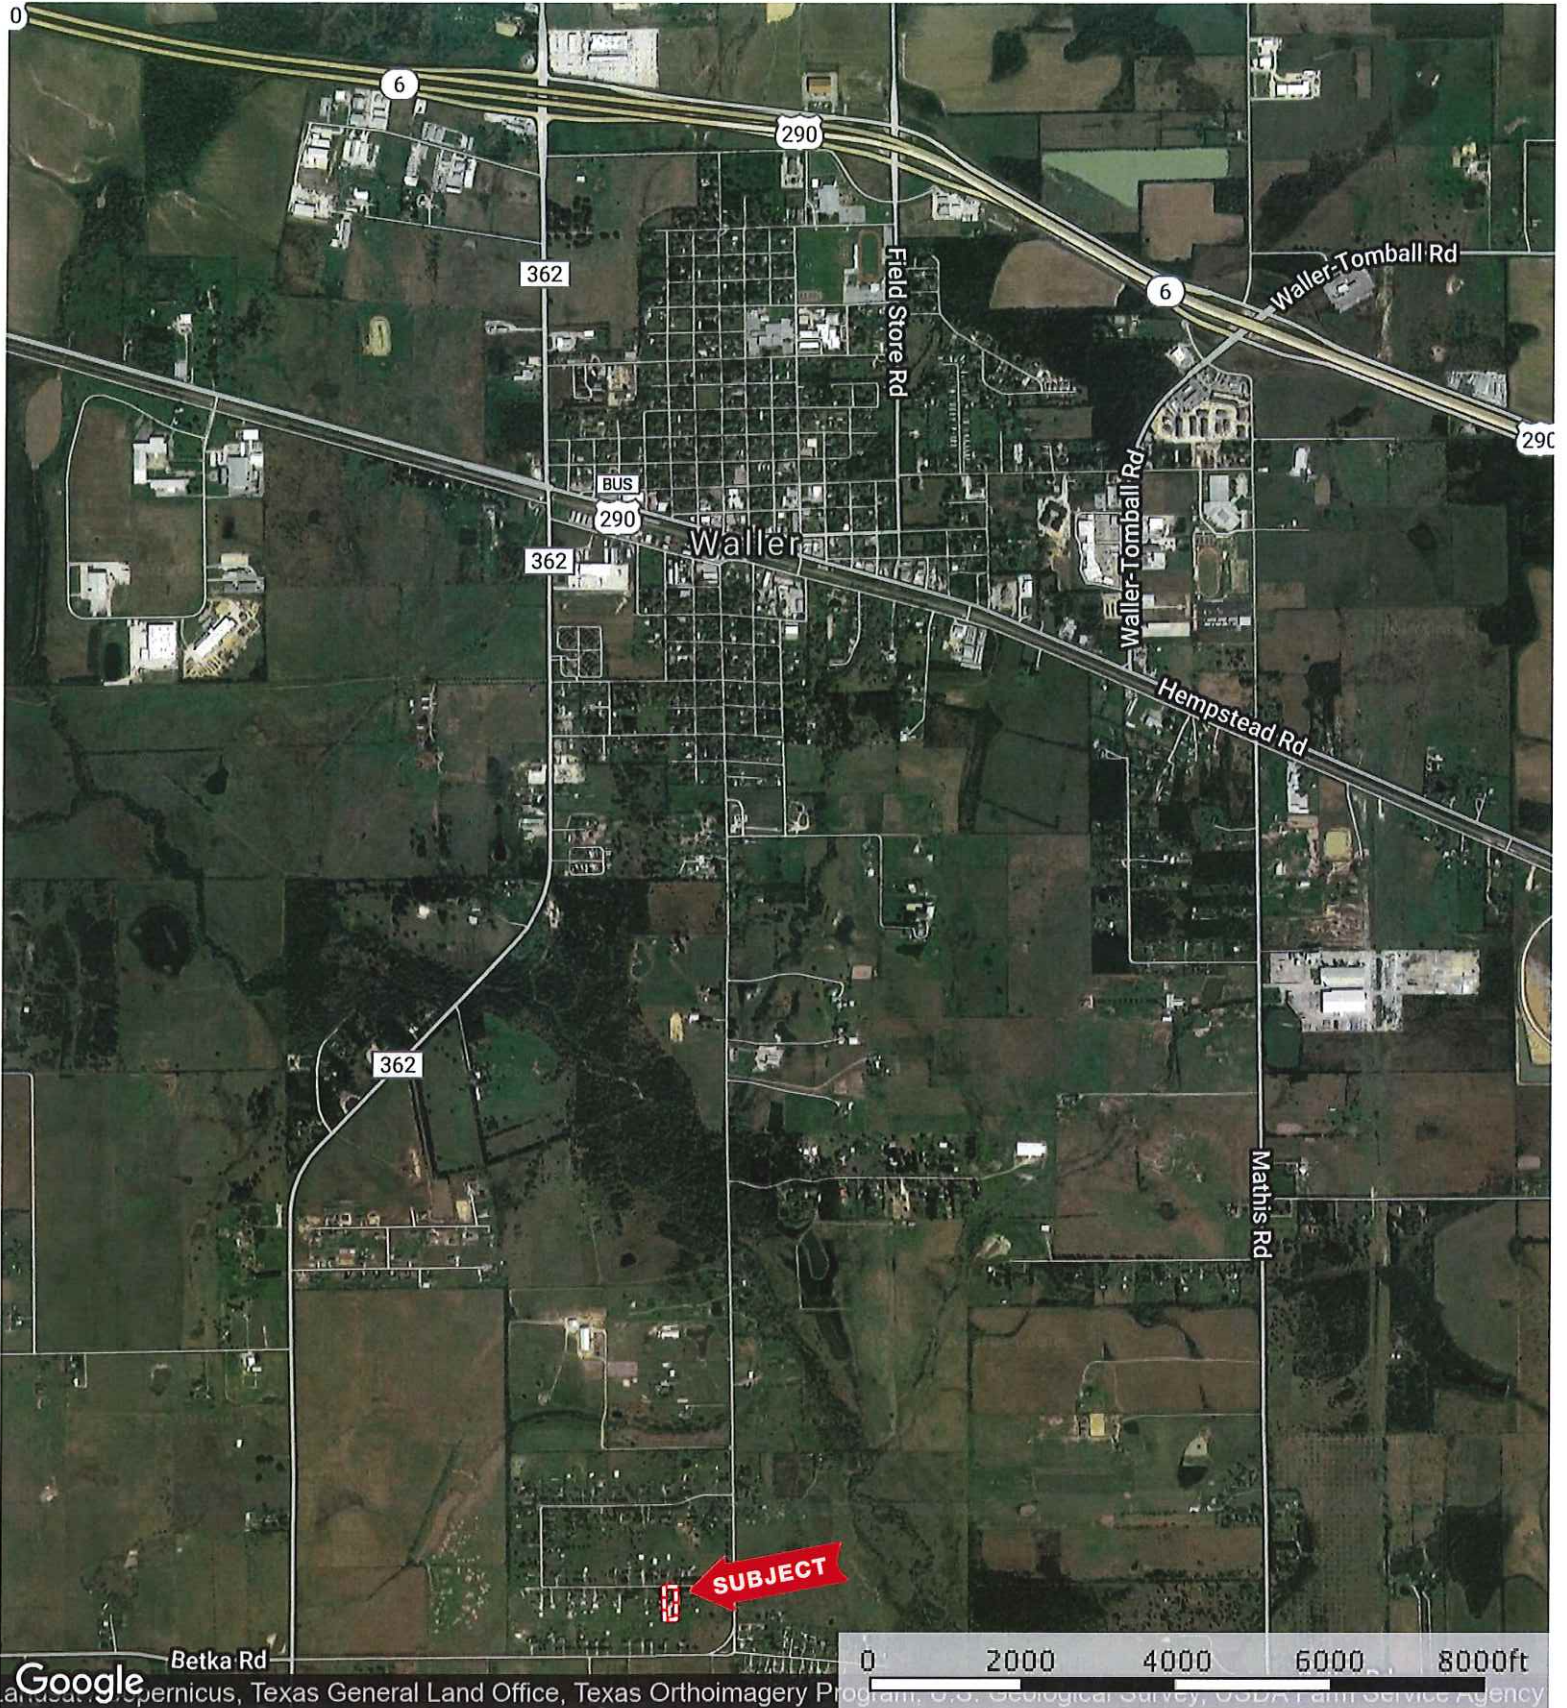

32111 Grove Park Dr.
Waller County, Texas, AC +/-

 Boundary

 The information contained herein was obtained from sources deemed to be reliable. MapRight Services makes no warranties or guarantees as to the completeness or accuracy thereof.

32111 Grove Park Dr.
Waller County, Texas, AC +/-

Google

Map data © OpenStreetMap contributors, Imagery © Mapbox, Houston-Galveston Area Council, Texas General Land Office, Texas A&M University, U.S. Geological Survey

 Boundary

 The information contained herein was obtained from sources deemed to be reliable. MapRight Services makes no warranties or guarantees as to the completeness or accuracy thereof.

32111 Grove Park Dr.
Waller County, Texas, AC +/-

Google

Map data © 2023 Google, Council, Texas General Land Office, Texas Orthoimagery Program, U.S. Geological Survey, USDA Farm Service Agency

-  Boundary
-  100 Year Floodplain
-  500 Year Floodplain

 The information contained herein was obtained from sources deemed to be reliable. MapRight Services makes no warranties or guarantees as to the completeness or accuracy thereof.