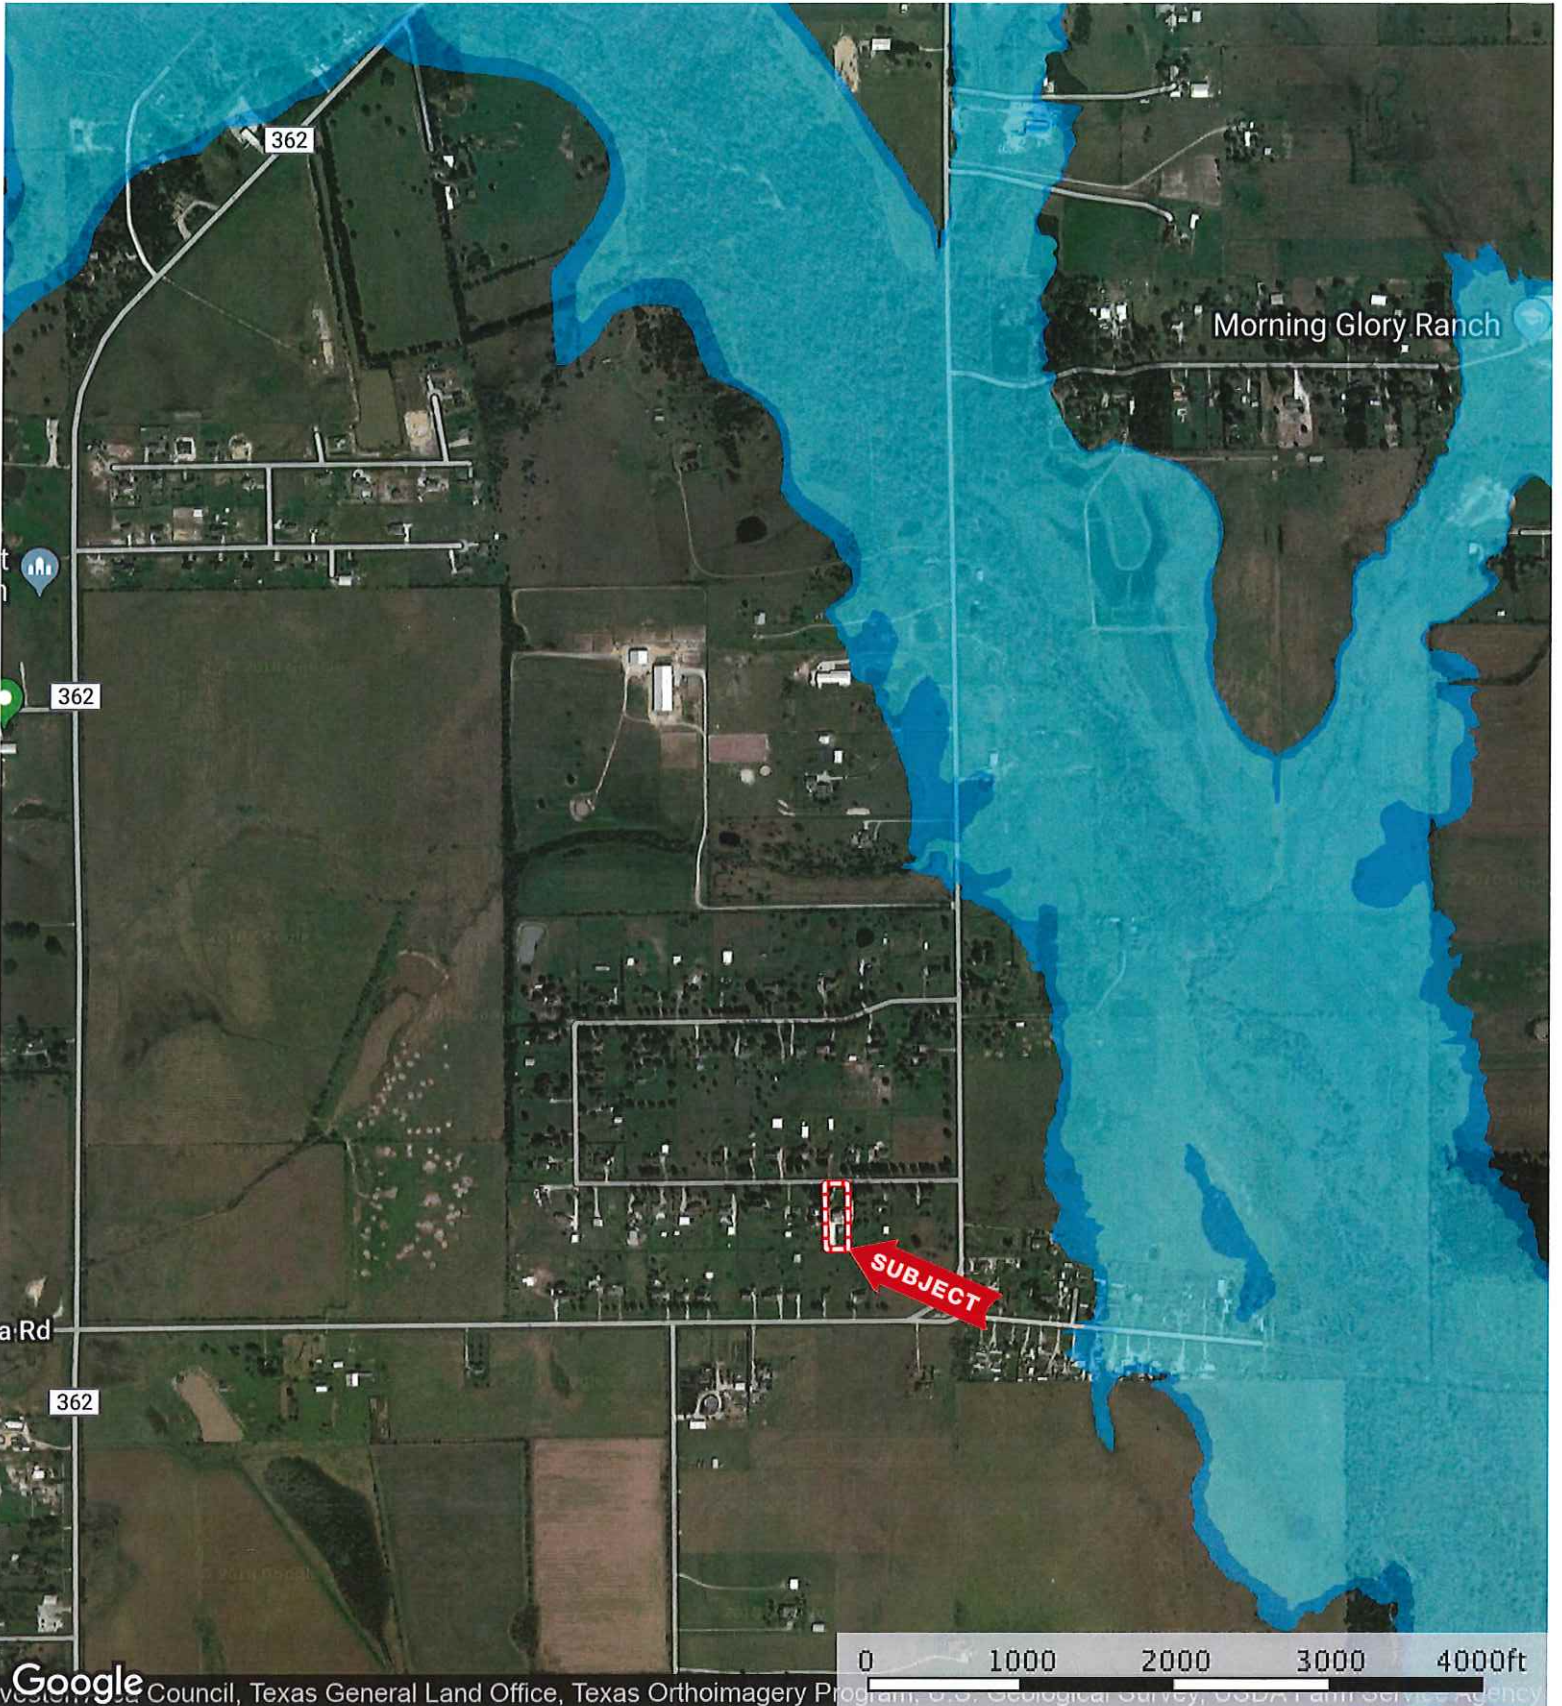

32111 Grove Park Dr.
Waller County, Texas, AC +/-

 Boundary

 The information contained herein was obtained from sources deemed to be reliable. MapRight Services makes no warranties or guarantees as to the completeness or accuracy thereof.

32111 Grove Park Dr.
Waller County, Texas, AC +/-

Google

Map data © OpenStreetMap contributors, Imagery © Mapbox, Houston-Galveston Area Council, Texas General Land Office, Texas A&M University, U.S. Geological Survey

 Boundary

 The information contained herein was obtained from sources deemed to be reliable. MapRight Services makes no warranties or guarantees as to the completeness or accuracy thereof.

32111 Grove Park Dr.
Waller County, Texas, AC +/-