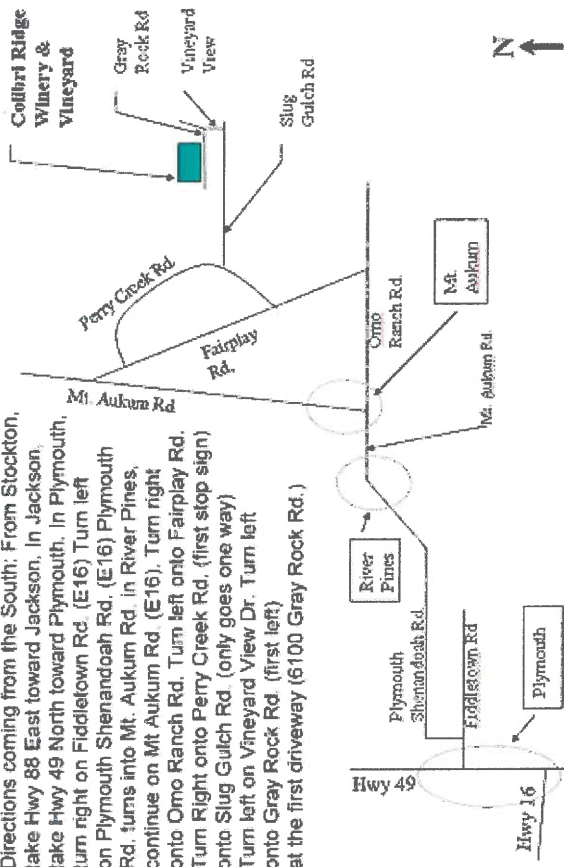

Directions coming from the South: From Stockton, take Hwy 88 East toward Jackson. In Jackson, take Hwy 49 North toward Plymouth. In Plymouth, turn right on Fiddletown Rd. (E16) Turn left on Plymouth Shendoah Rd. (E16) Plymouth Rd. turns into Mt. Aukum Rd. in River Pines, continue on Mt. Aukum Rd. (E16). Turn right onto Ormo Ranch Rd. Turn left onto Fairplay Rd. Turn Right onto Perry Creek Rd. (first stop sign) onto Slug Gulch Rd. (only goes one way) Turn left on Vineyard View Dr. Turn left onto Gray Rock Rd. (first left) at the first driveway (6100 Gray Rock Rd.)