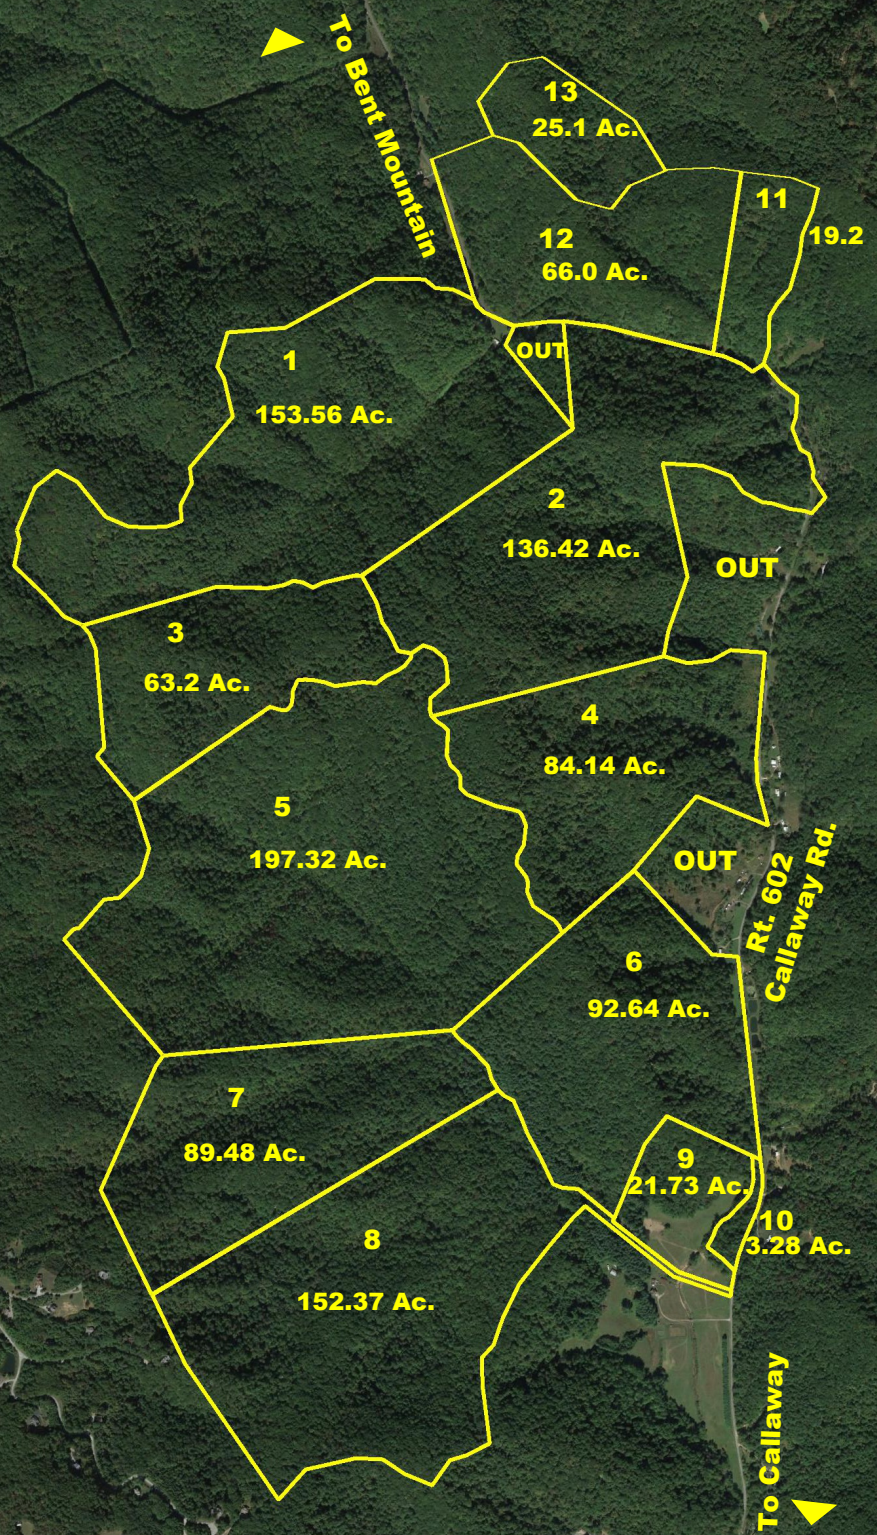

Franklin County, Virginia  
Boundaries are Approximate Date: 07/24/2018

Google Earth

4000 ft