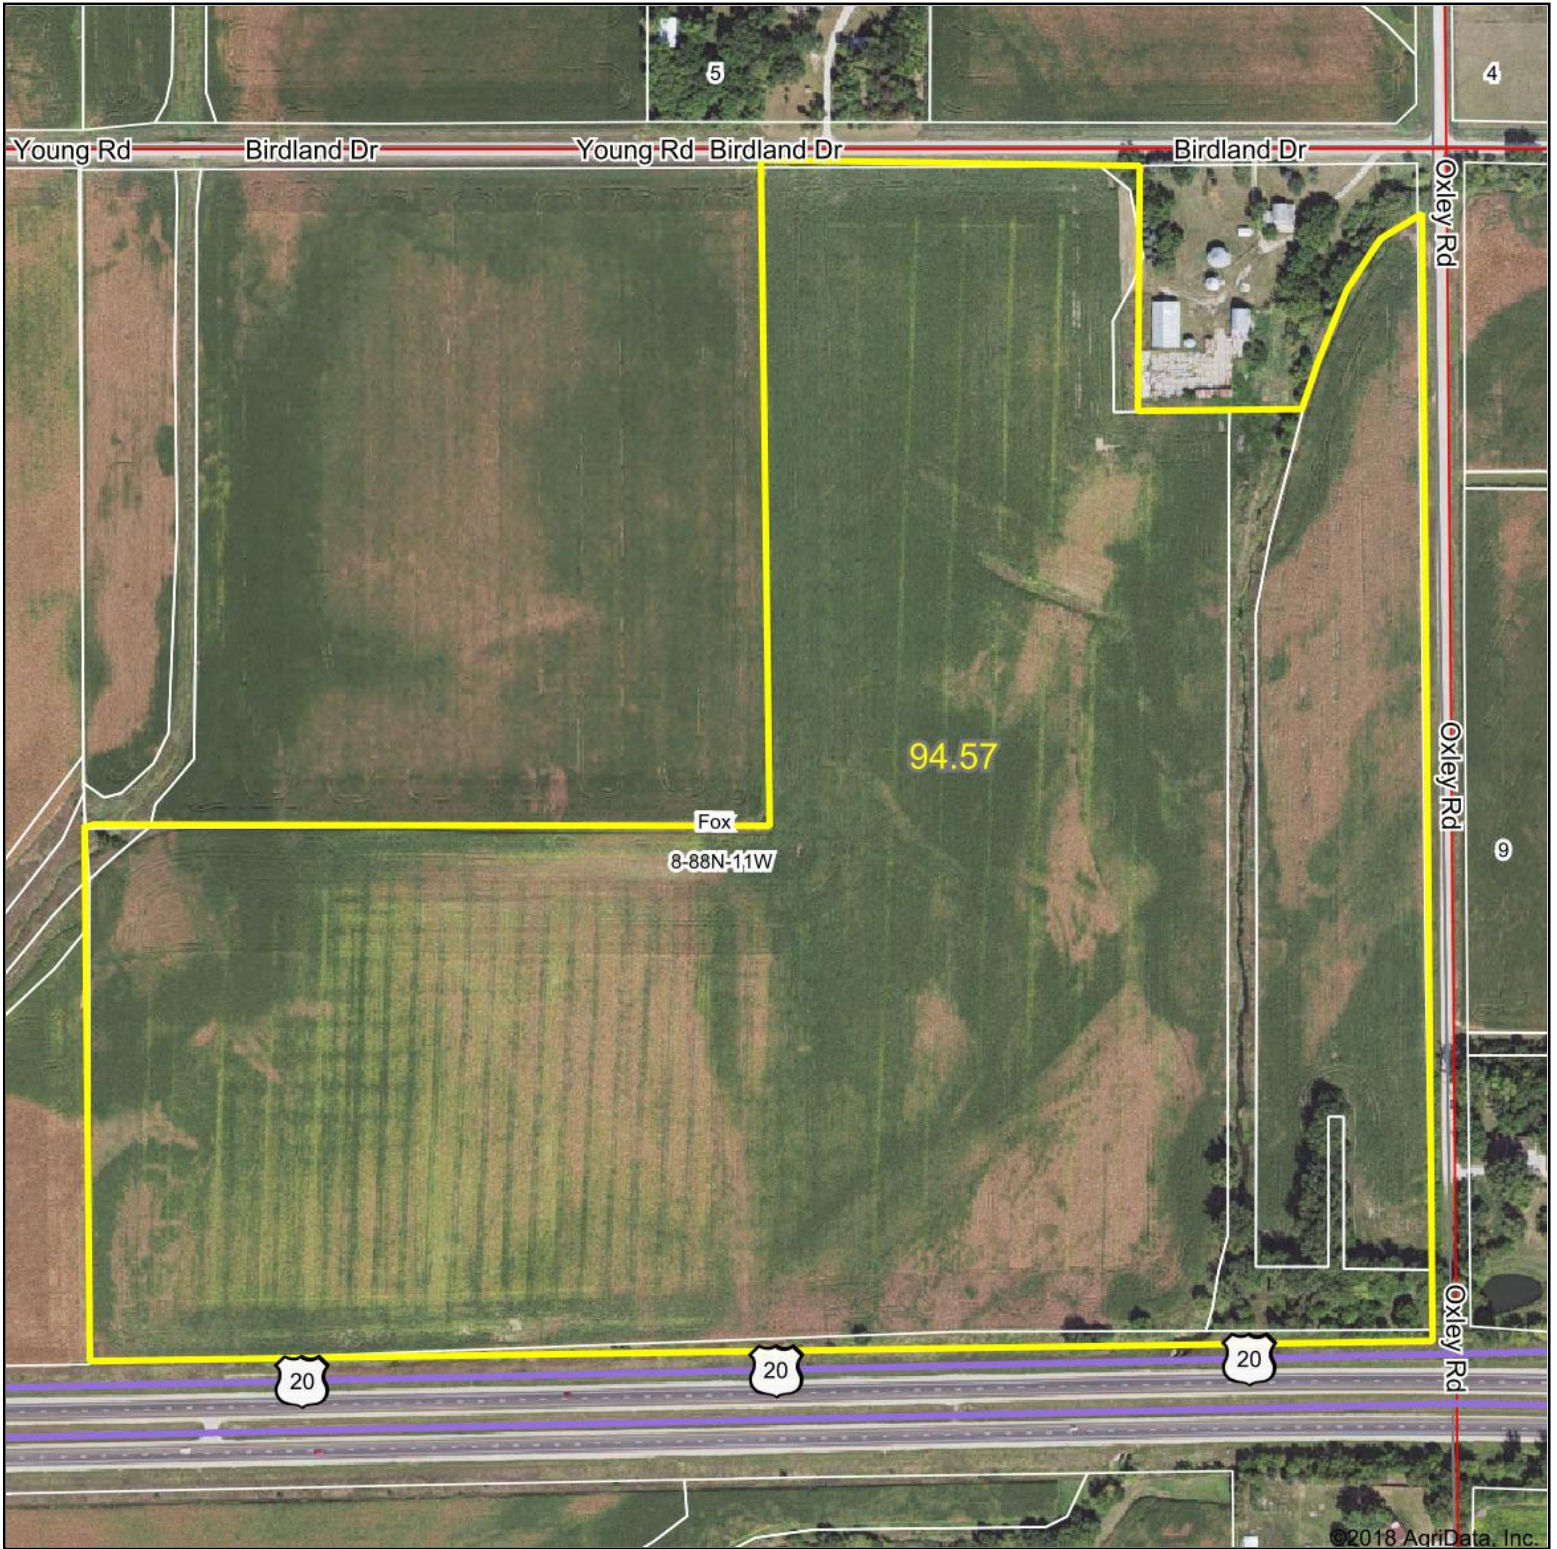

Aerial Map

©2018 AgriData, Inc.

PC PEOPLES COMPANY
INNOVATIVE. REAL ESTATE. SOLUTIONS.

map center: 42° 27' 12.81, -92° 8' 49.45

Maps Provided By:
surety
CUSTOMIZED ONLINE MAPPING
© AgriData, Inc. 2018 www.AgriDataInc.com

8-88N-11W
Black Hawk County
Iowa

10/10/2018