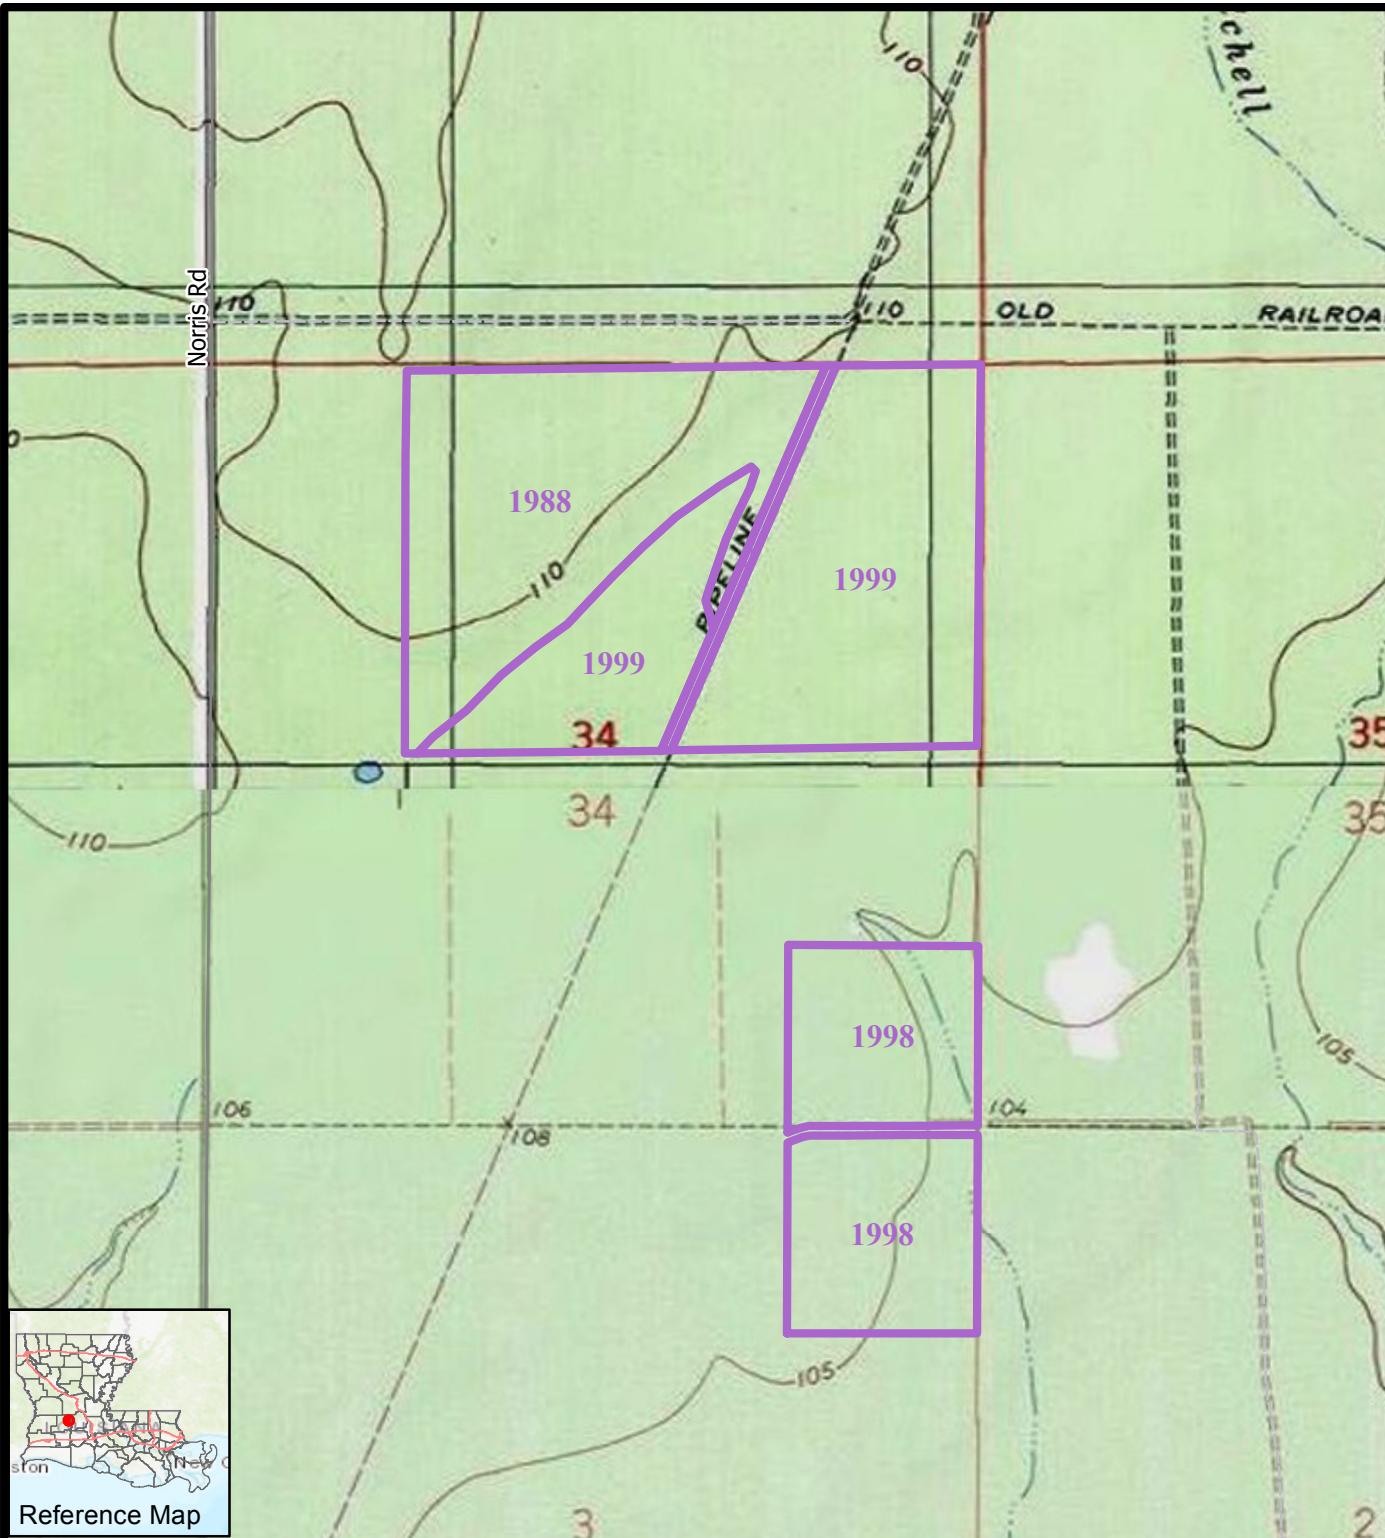

Timberland For Sale

Ward Tract - 316.1 acres

Portions of Section 34, T3S, R3W,
and Section 3, T4S, R3W,
Allen Parish, Louisiana

LAND FOR SALE
Total Price: \$1,033,151
Price/Acre: \$3,269

Please Contact:

Louisiana Forestry Investments, Inc.

Steven K. Templin
Broker
318.446.1190

2022 North MacArthur Drive
Alexandria, LA 71303

Minerals Reserved

Legend

 Ward Tract

1 in = 1,320 feet

10/10/2018

Louisiana
Forestry
Investments, Inc.

Reference Map