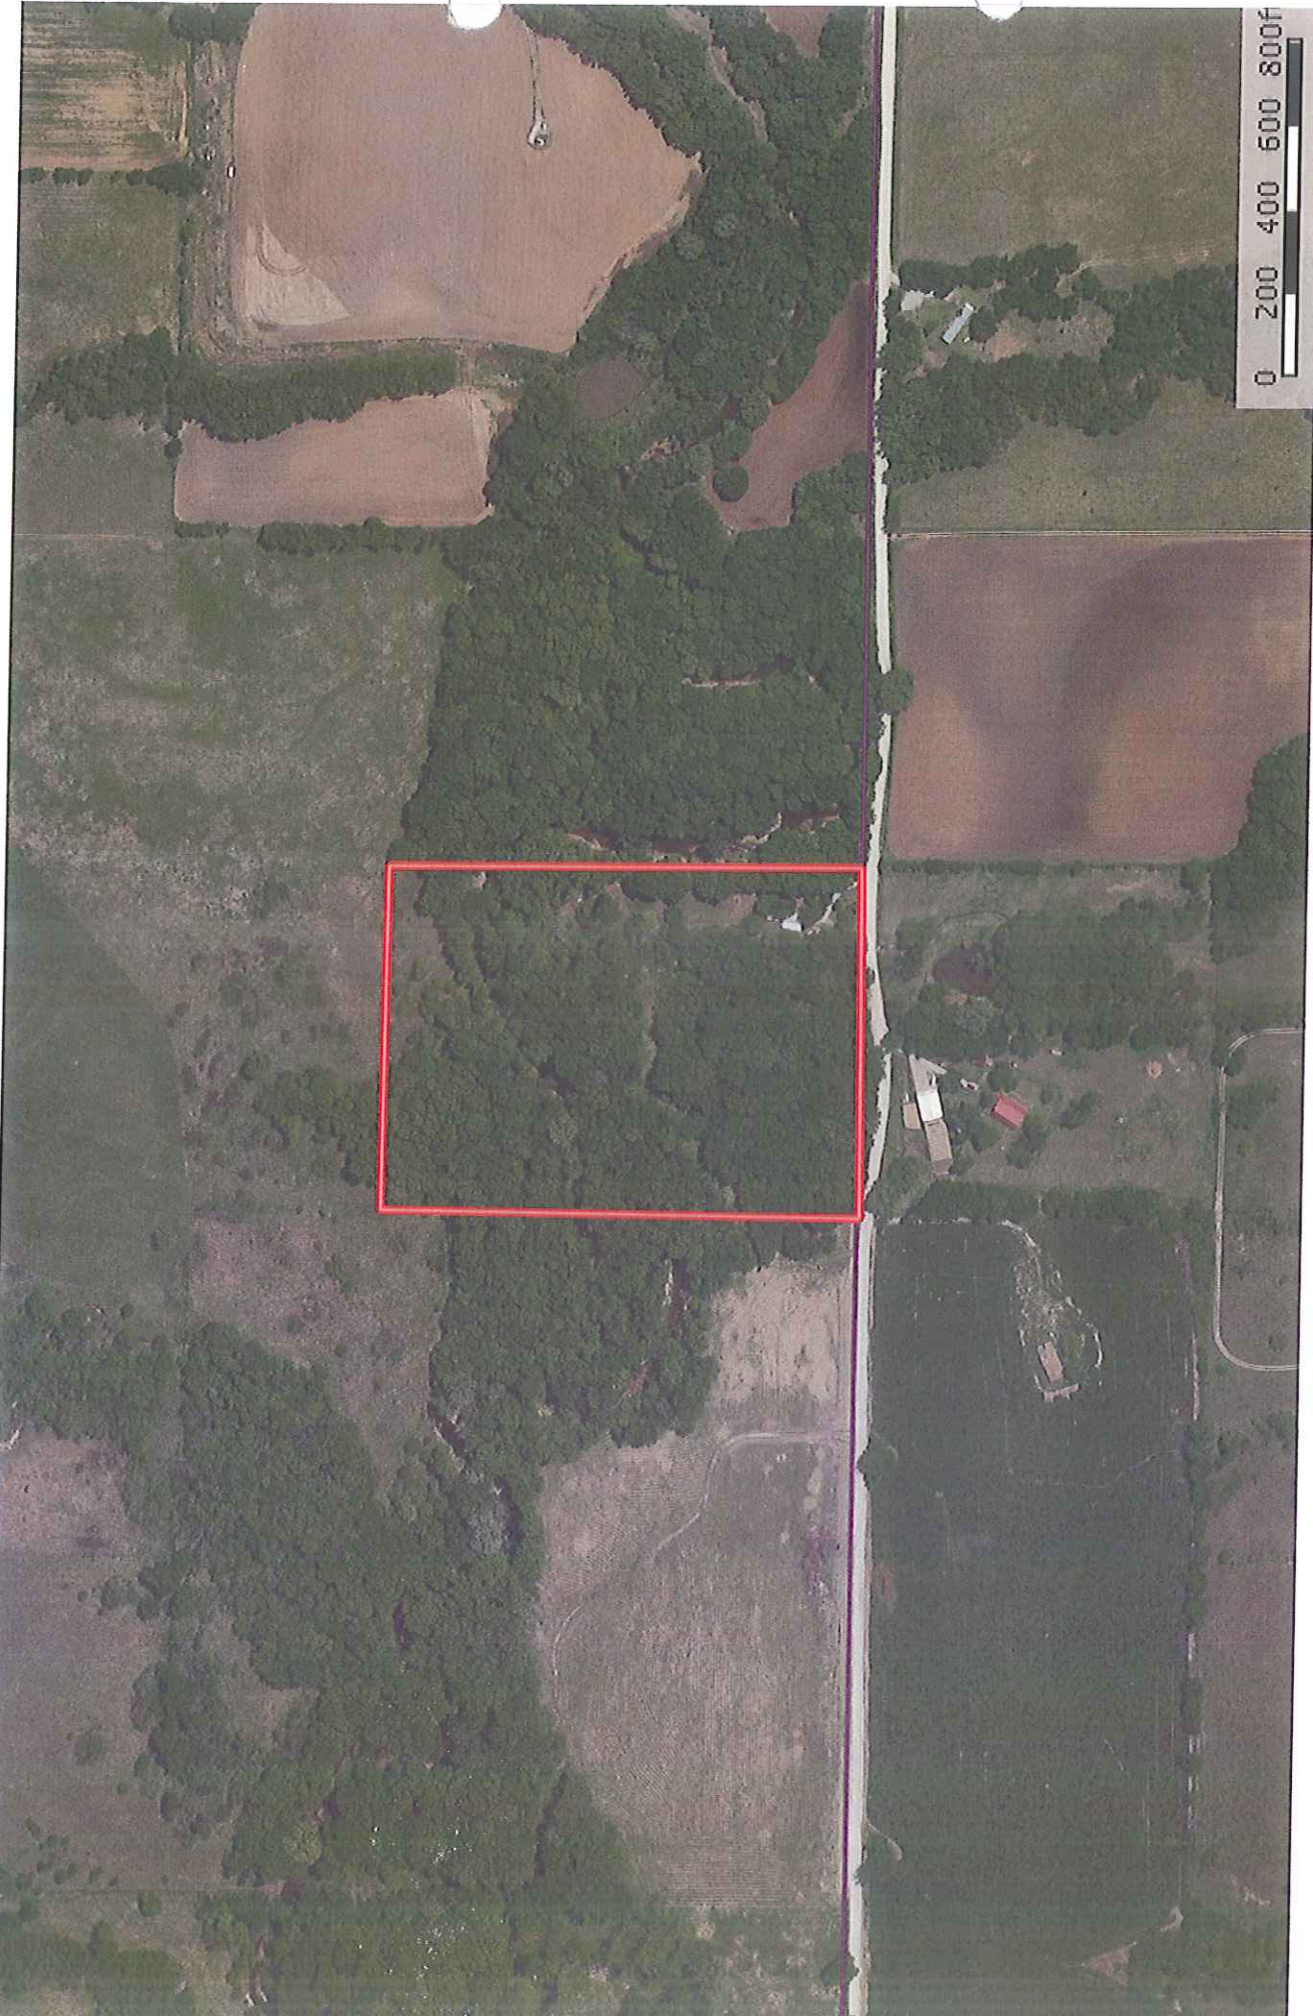

Washington County, Oklahoma, 9.92 AC +/-

Boundary

man Shanklin

The information contained herein was obtained from sources