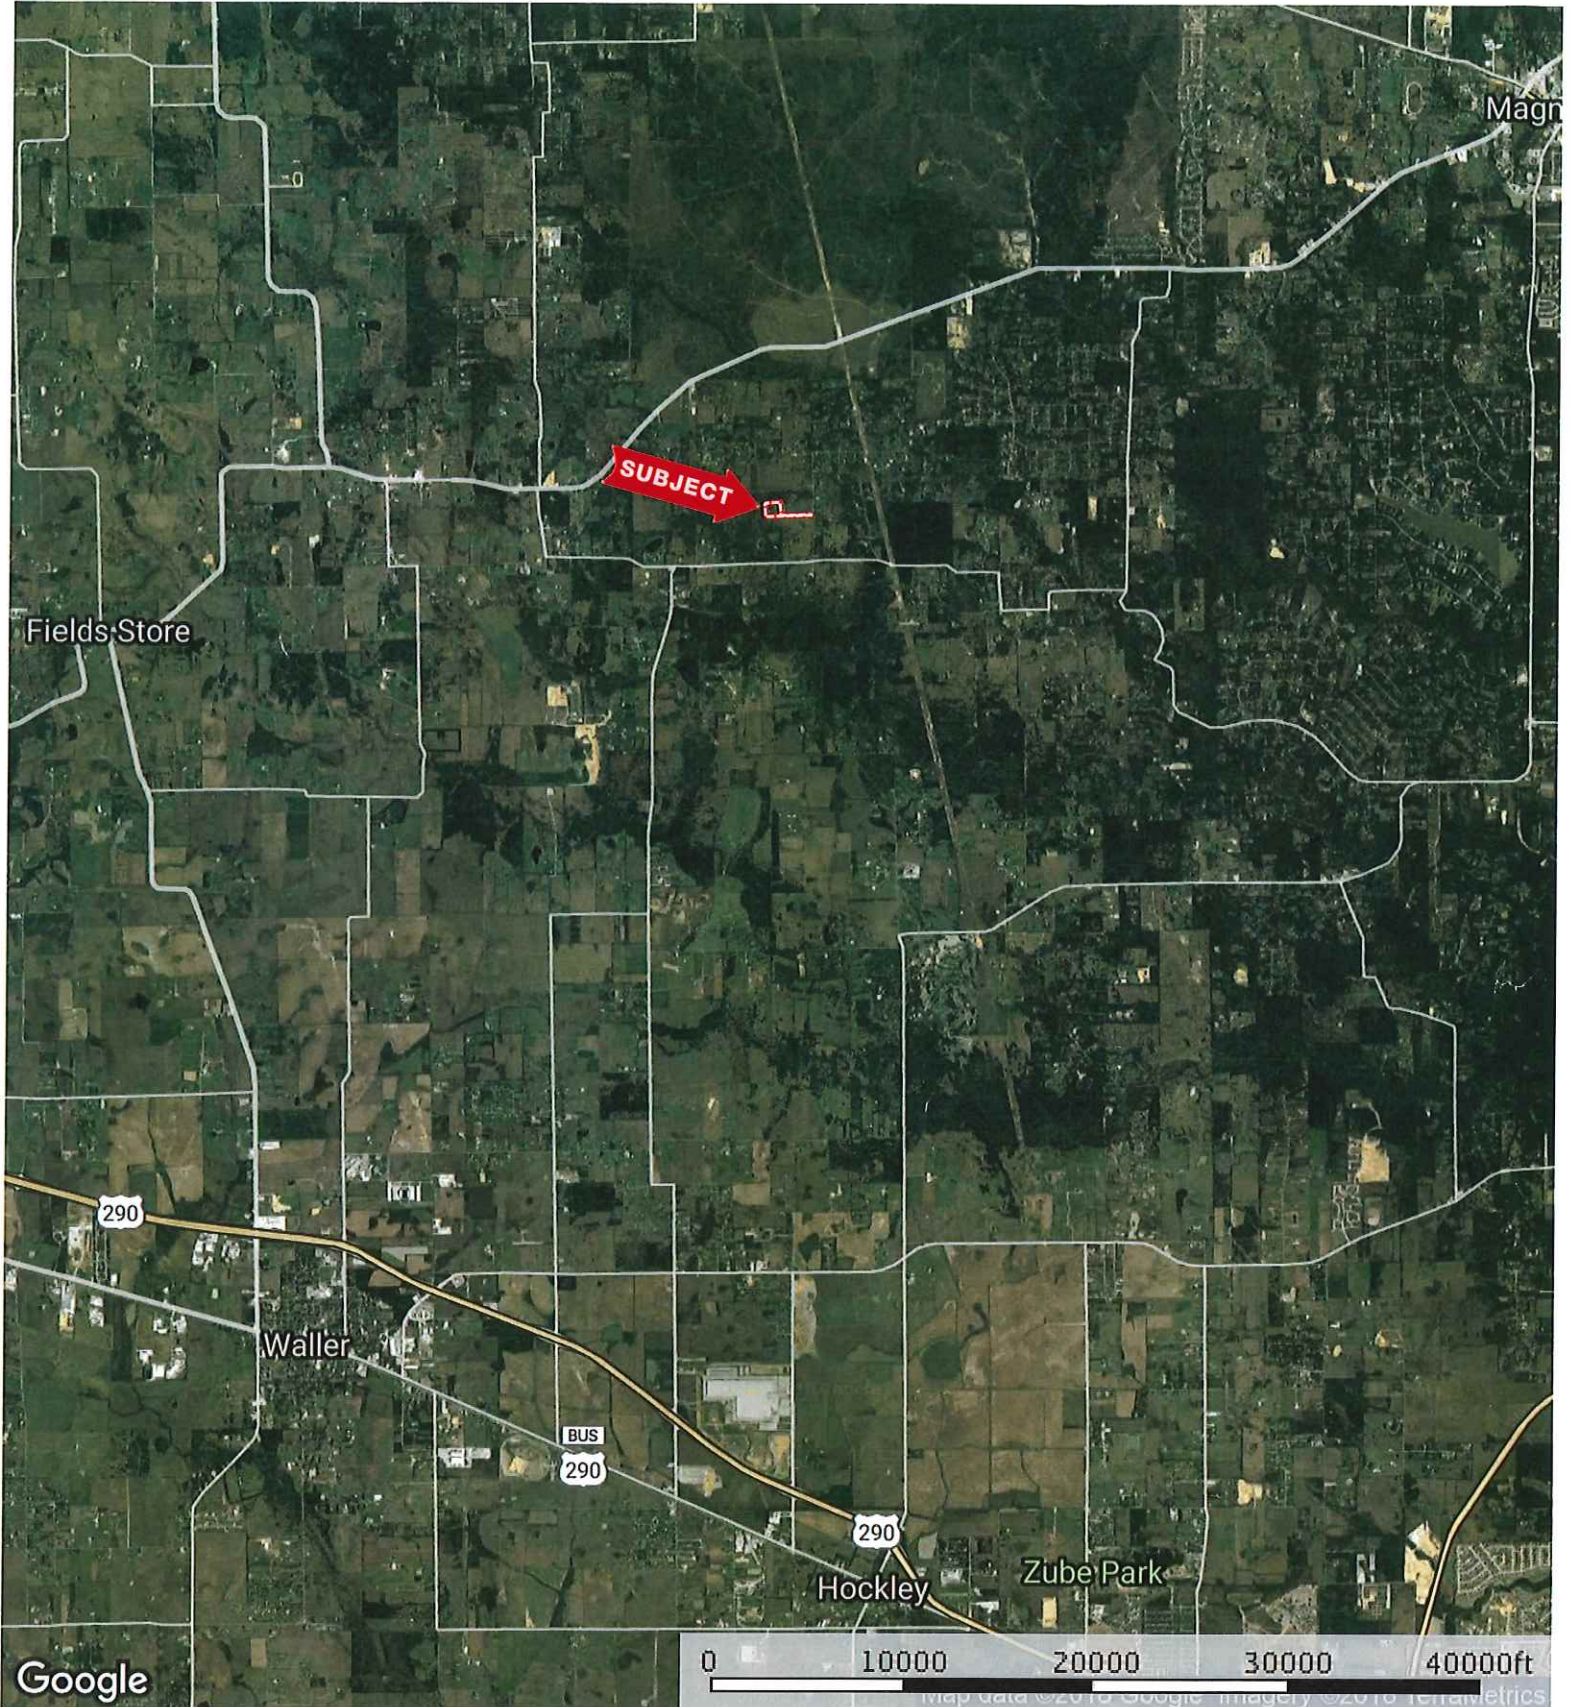

0 Rice Rd.

Waller County, Texas, AC +/-

 Boundary

0 Rice Rd.  
Waller County, Texas, AC +/-

11 ACRES

Rice Rd

Google Council, Texas General Land Office, Texas Orthoimagery Program, U.S. Geological Survey, USDA Farm Service Agency

 Boundary

 The information contained herein was obtained from sources deemed to be reliable. MapRight Services makes no warranties or guarantees as to the completeness or accuracy thereof.

0 Rice Rd.

Waller County, Texas, AC +/-

Boundary

0 Rice Rd.  
Waller County, Texas, AC +/-

-  Boundary
-  100 Year Floodplain
-  500 Year Floodplain