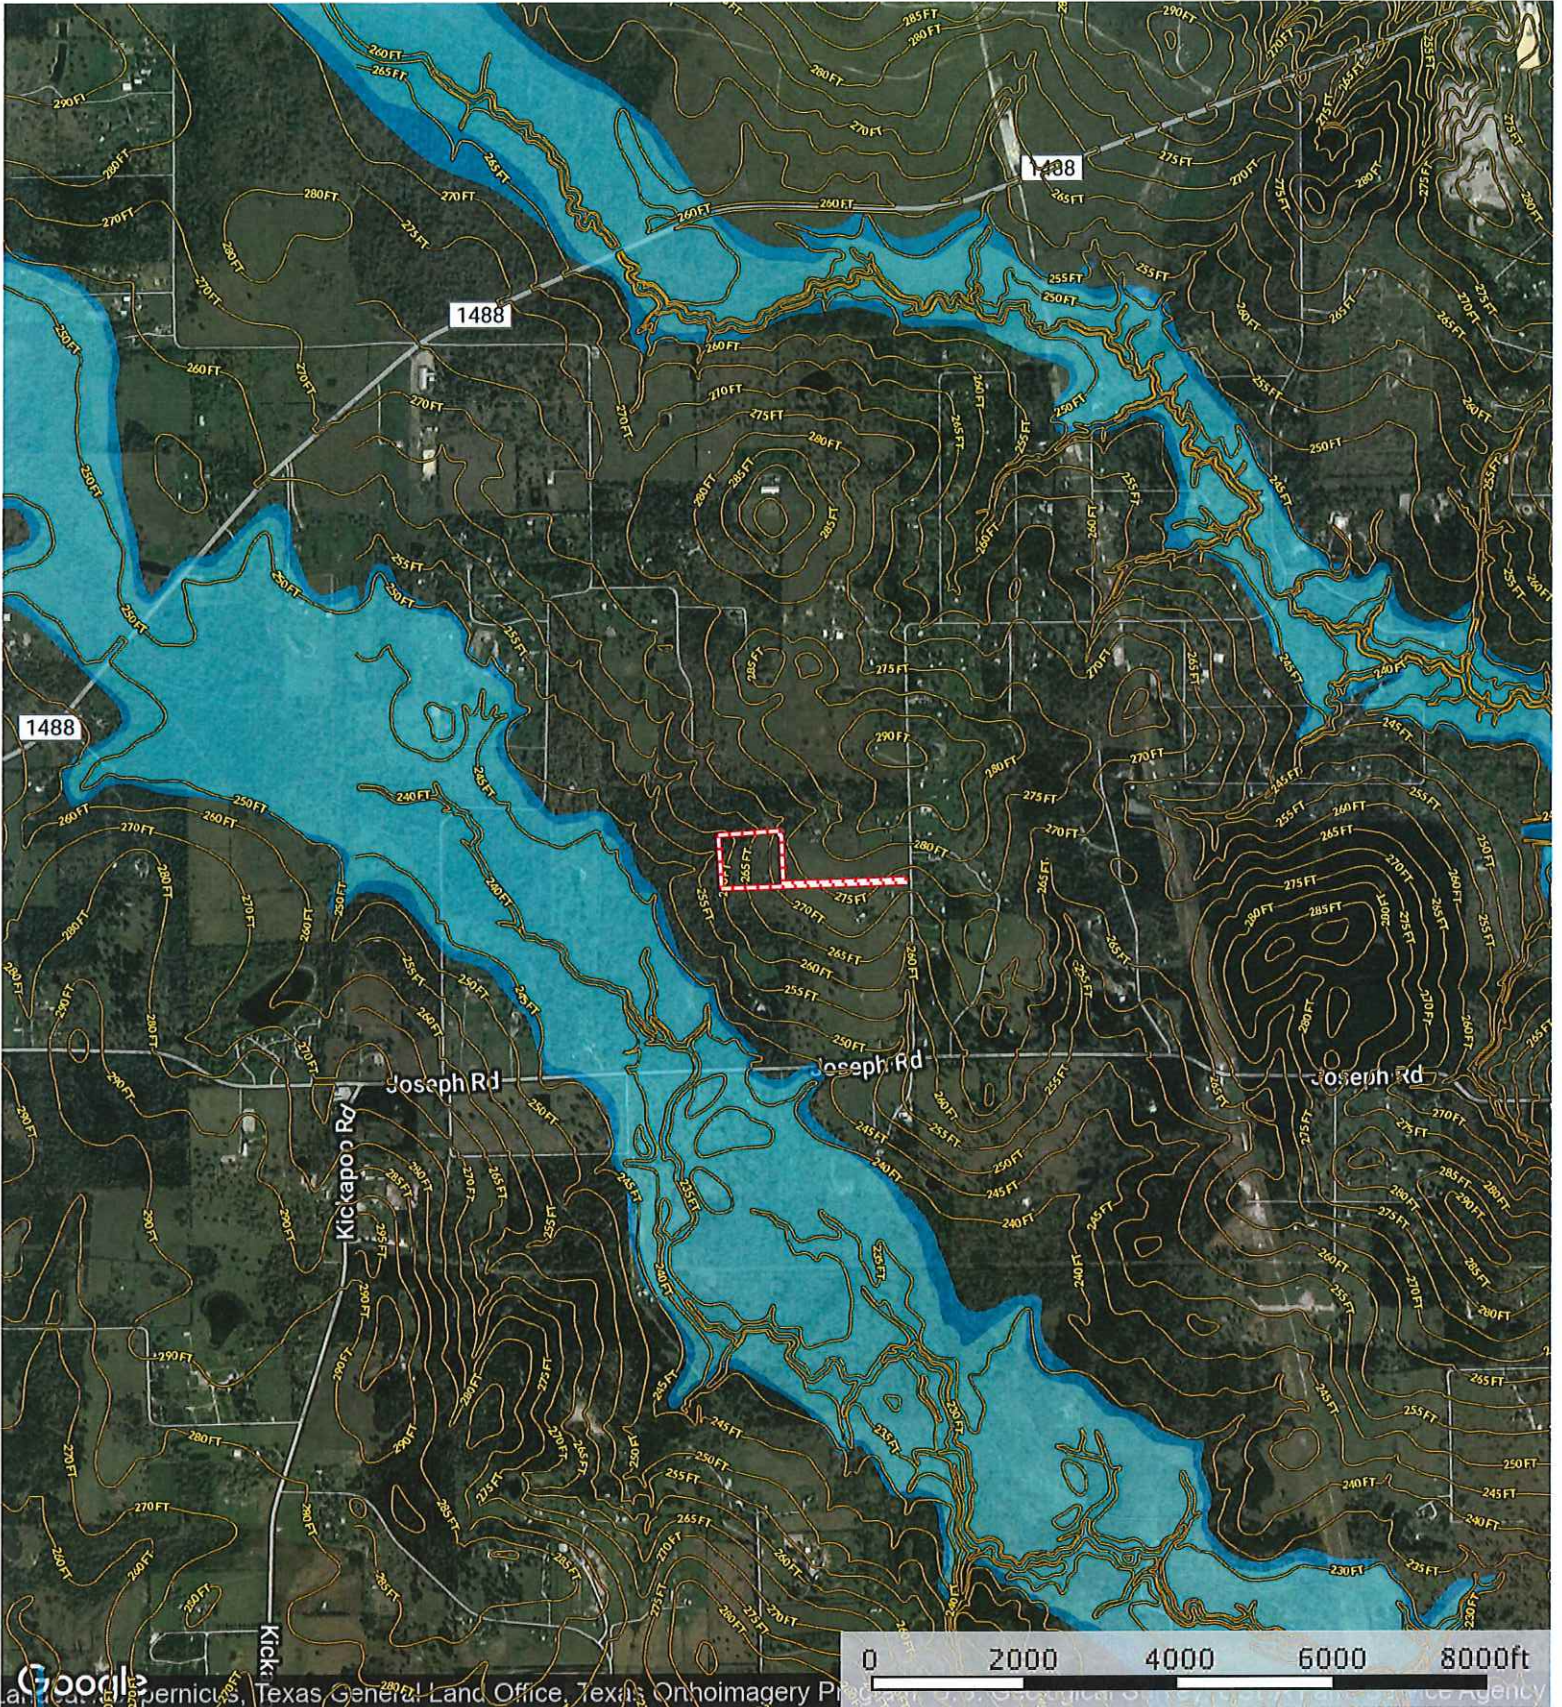

0 Rice Rd.

Waller County, Texas, AC +/-

 Boundary

0 Rice Rd.  
Waller County, Texas, AC +/-

11 ACRES

Rice Rd

Google Council, Texas General Land Office, Texas Orthoimagery Program, U.S. Geological Survey, USDA Farm Service Agency

 Boundary

 The information contained herein was obtained from sources deemed to be reliable. MapRight Services makes no warranties or guarantees as to the completeness or accuracy thereof.

0 Rice Rd.

Waller County, Texas, AC +/-

Boundary

0 Rice Rd.  
Waller County, Texas, AC +/-

-  Boundary
-  100 Year Floodplain
-  500 Year Floodplain