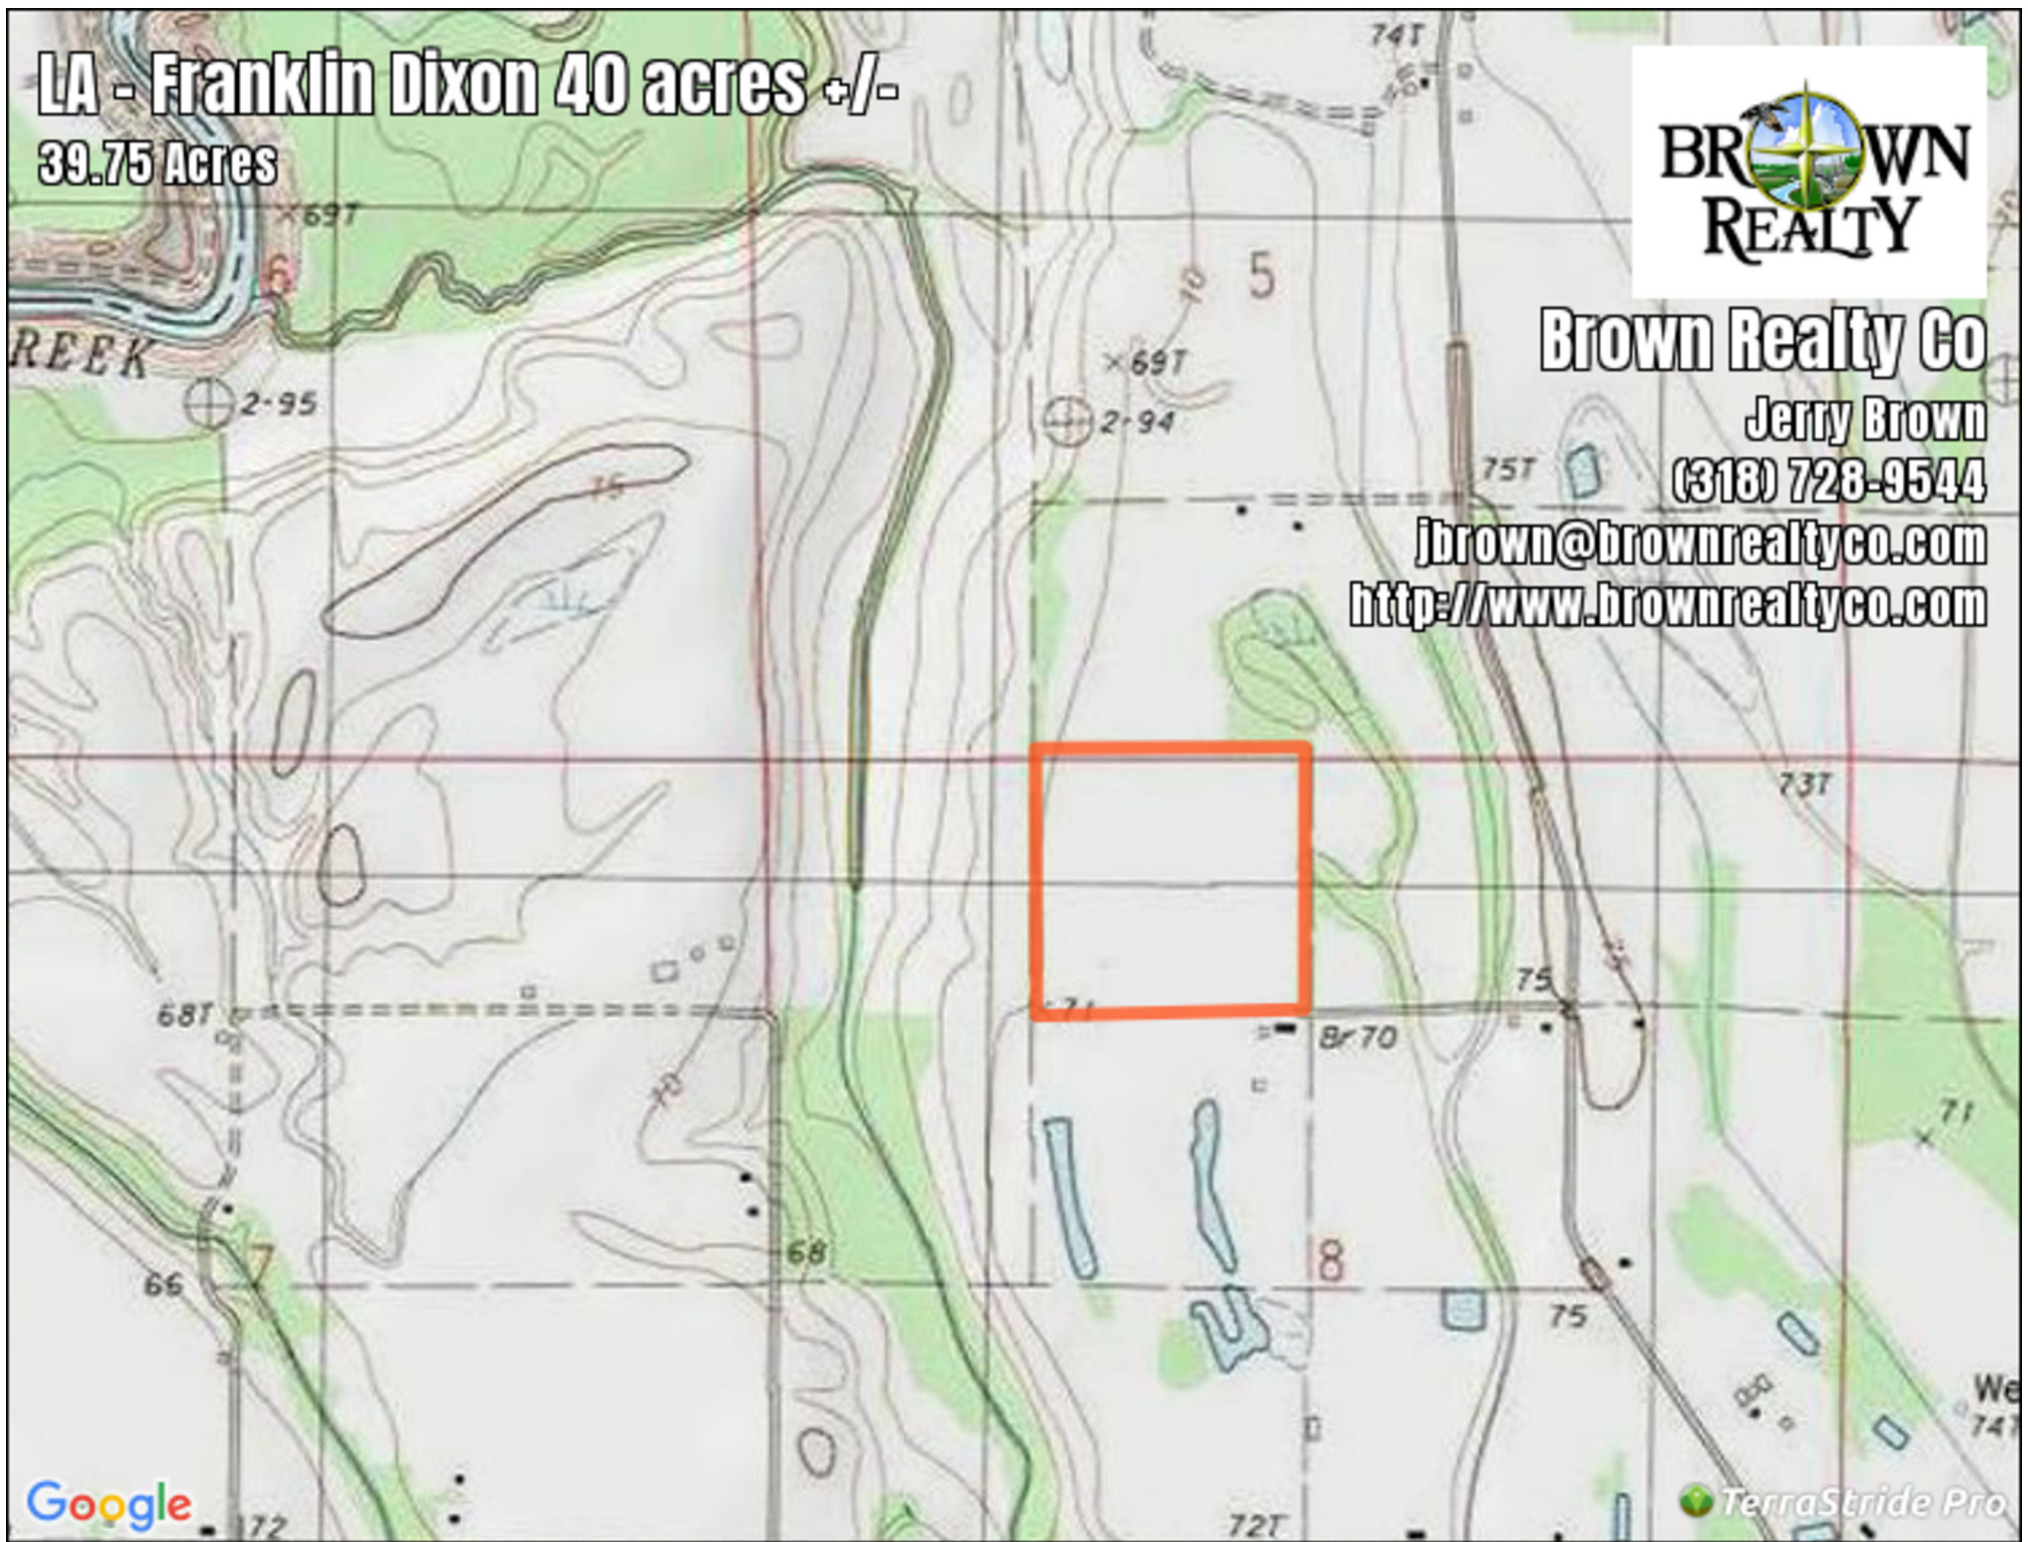

LA - Franklin Dixon 40 acres +/-
39.75 Acres

Brown Realty Co
Jerry Brown
(318) 728-9544
jbrown@brownrealtyco.com
<http://www.brownrealtyco.com>

LA - Franklin Dixon 40 acres +/-

Legend

 Boundary

DISCLAIMER: The information contained herein is as obtained by this broker from sellers, owners, or other sources. This information is considered reliable, neither this broker nor owners make any guarantee, warranty or representation as to correctness of any data or descriptions and the accuracy of such statements. The correctness and / or accuracy of any and all statements should be determined through independent investigation made by the prospective purchaser. Any offer for sale is subject to prior sale, errors and omissions, change of price, terms or other conditions or withdrawal from sale in whole or in part, by seller without notice and at the sole discretion of seller. Readers are urged to form their own independent conclusions and evaluations in consultation with legal counsel, accountants, and/or investment advisors concerning and all material contained herein.

Generated on: Nov. 30, 2018