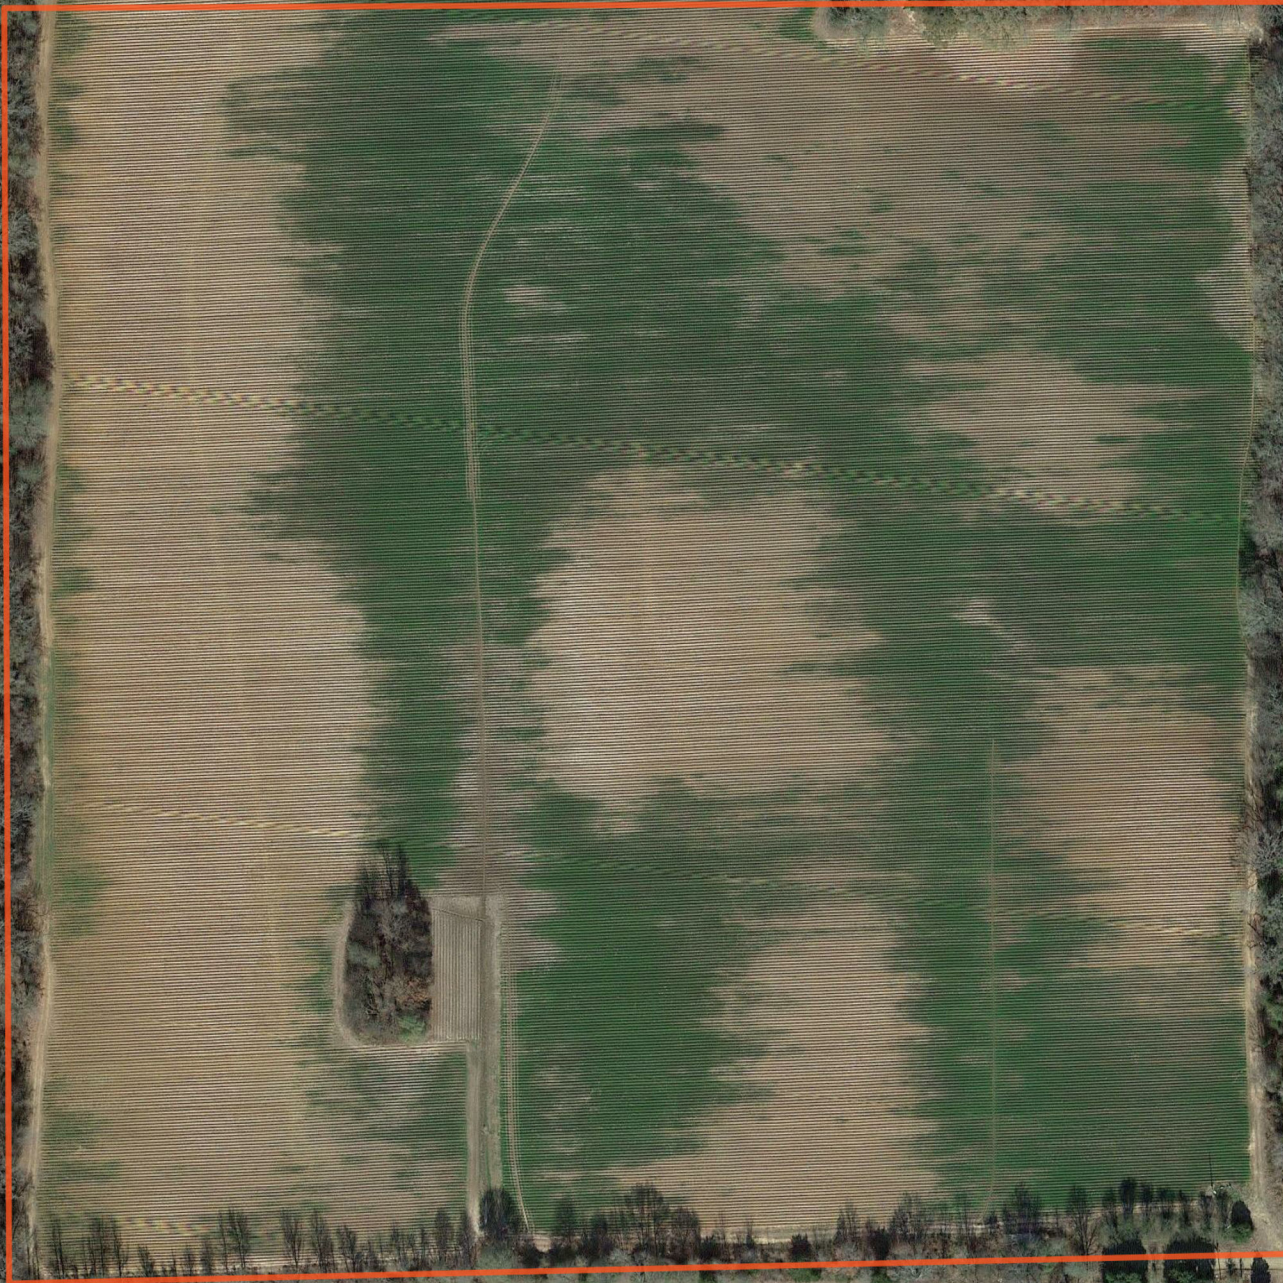

LA - Franklin Dixon 40 acres +/-

39.75 Acres

Brown Realty Co

Jerry Brown

(318) 728-9544

jbrown@brownrealtyco.com

<http://www.brownrealtyco.com>

LA - Franklin Dixon 40 acres +/-