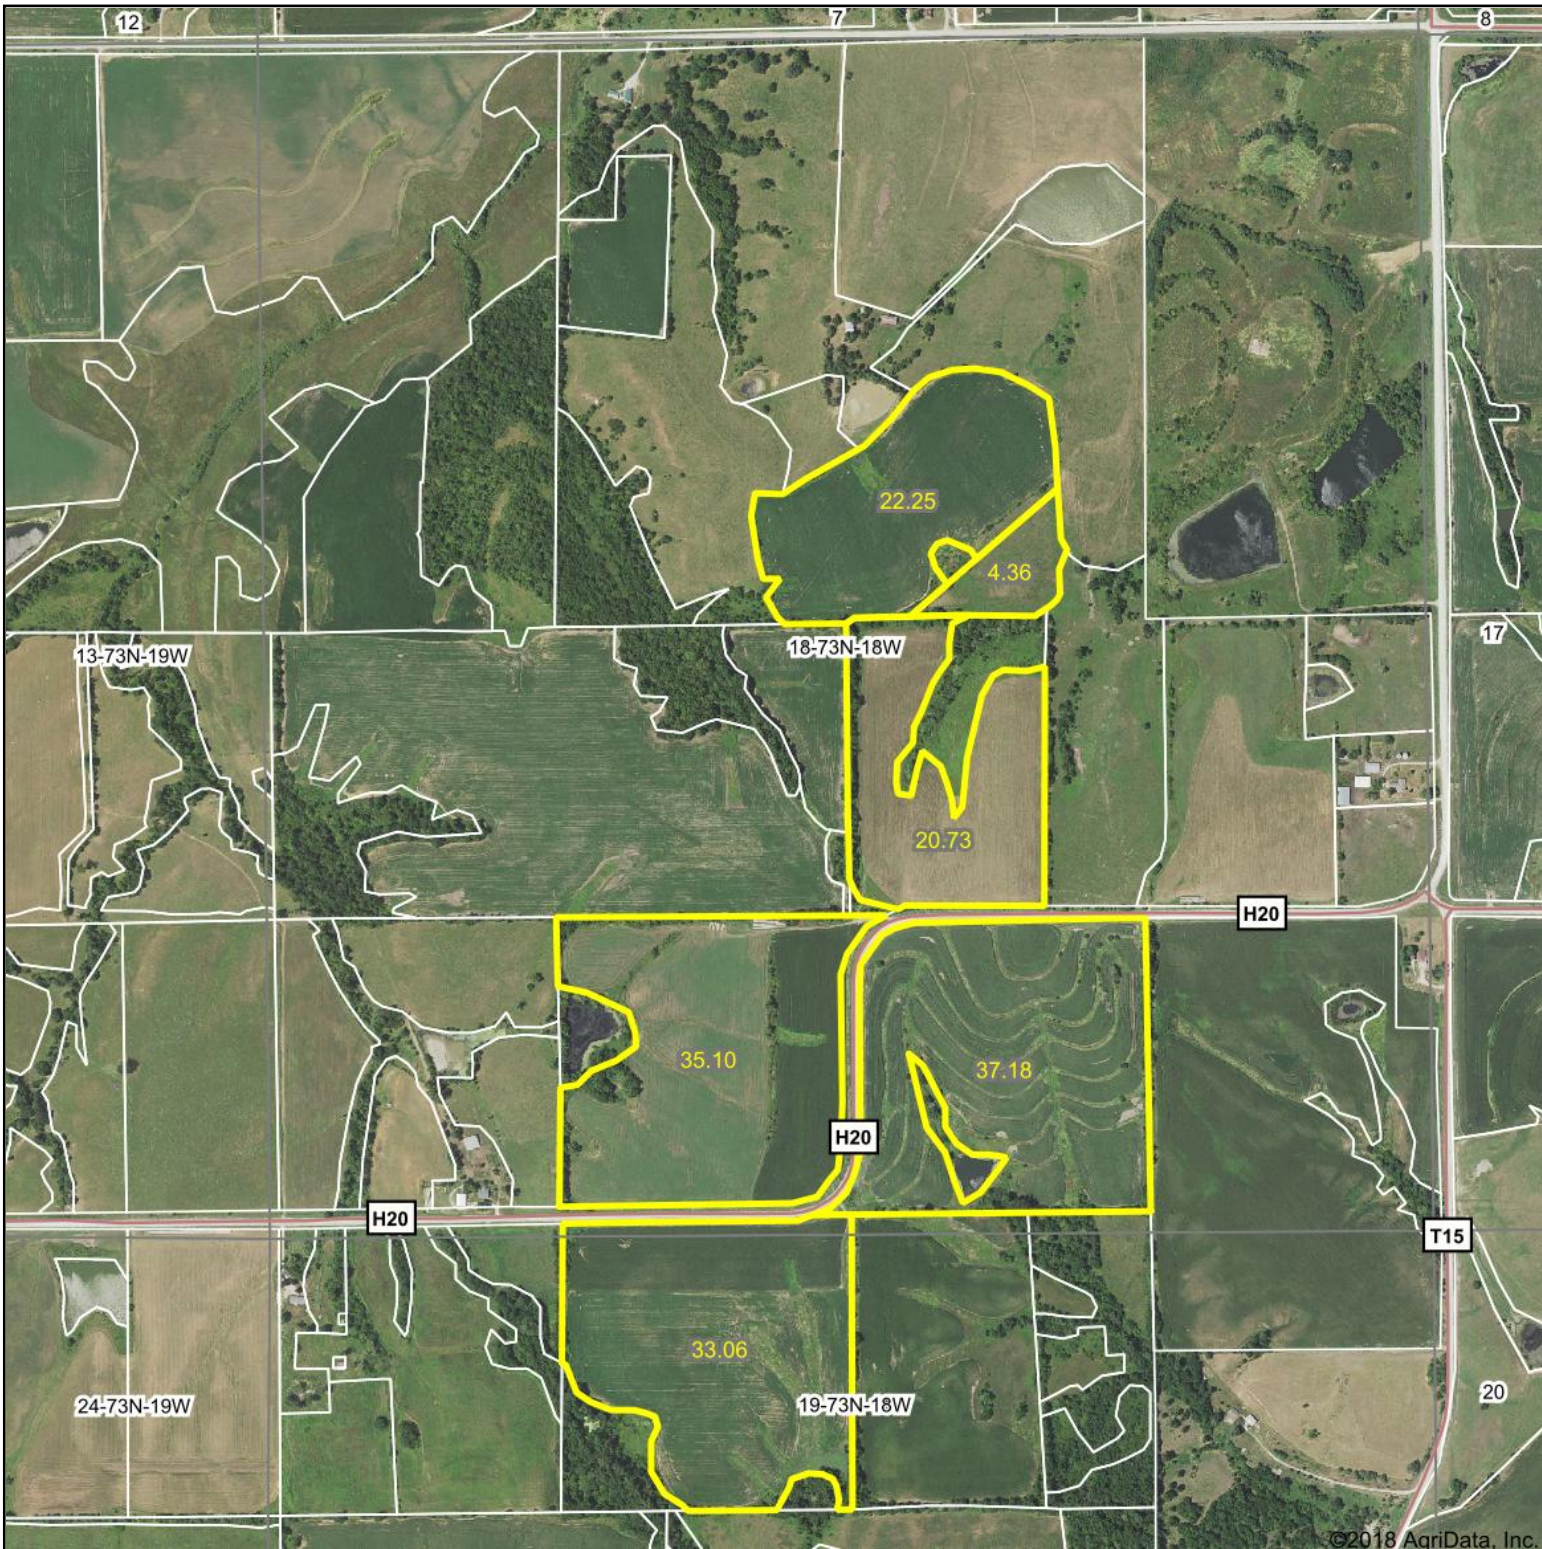

Aerial Map

Hawkeye Farm Mgmt & Real Estate

map center: 41° 7' 23.09, -92° 58' 34.47

Maps Provided By:

18-73N-18W
Monroe County
Iowa

11/20/2018