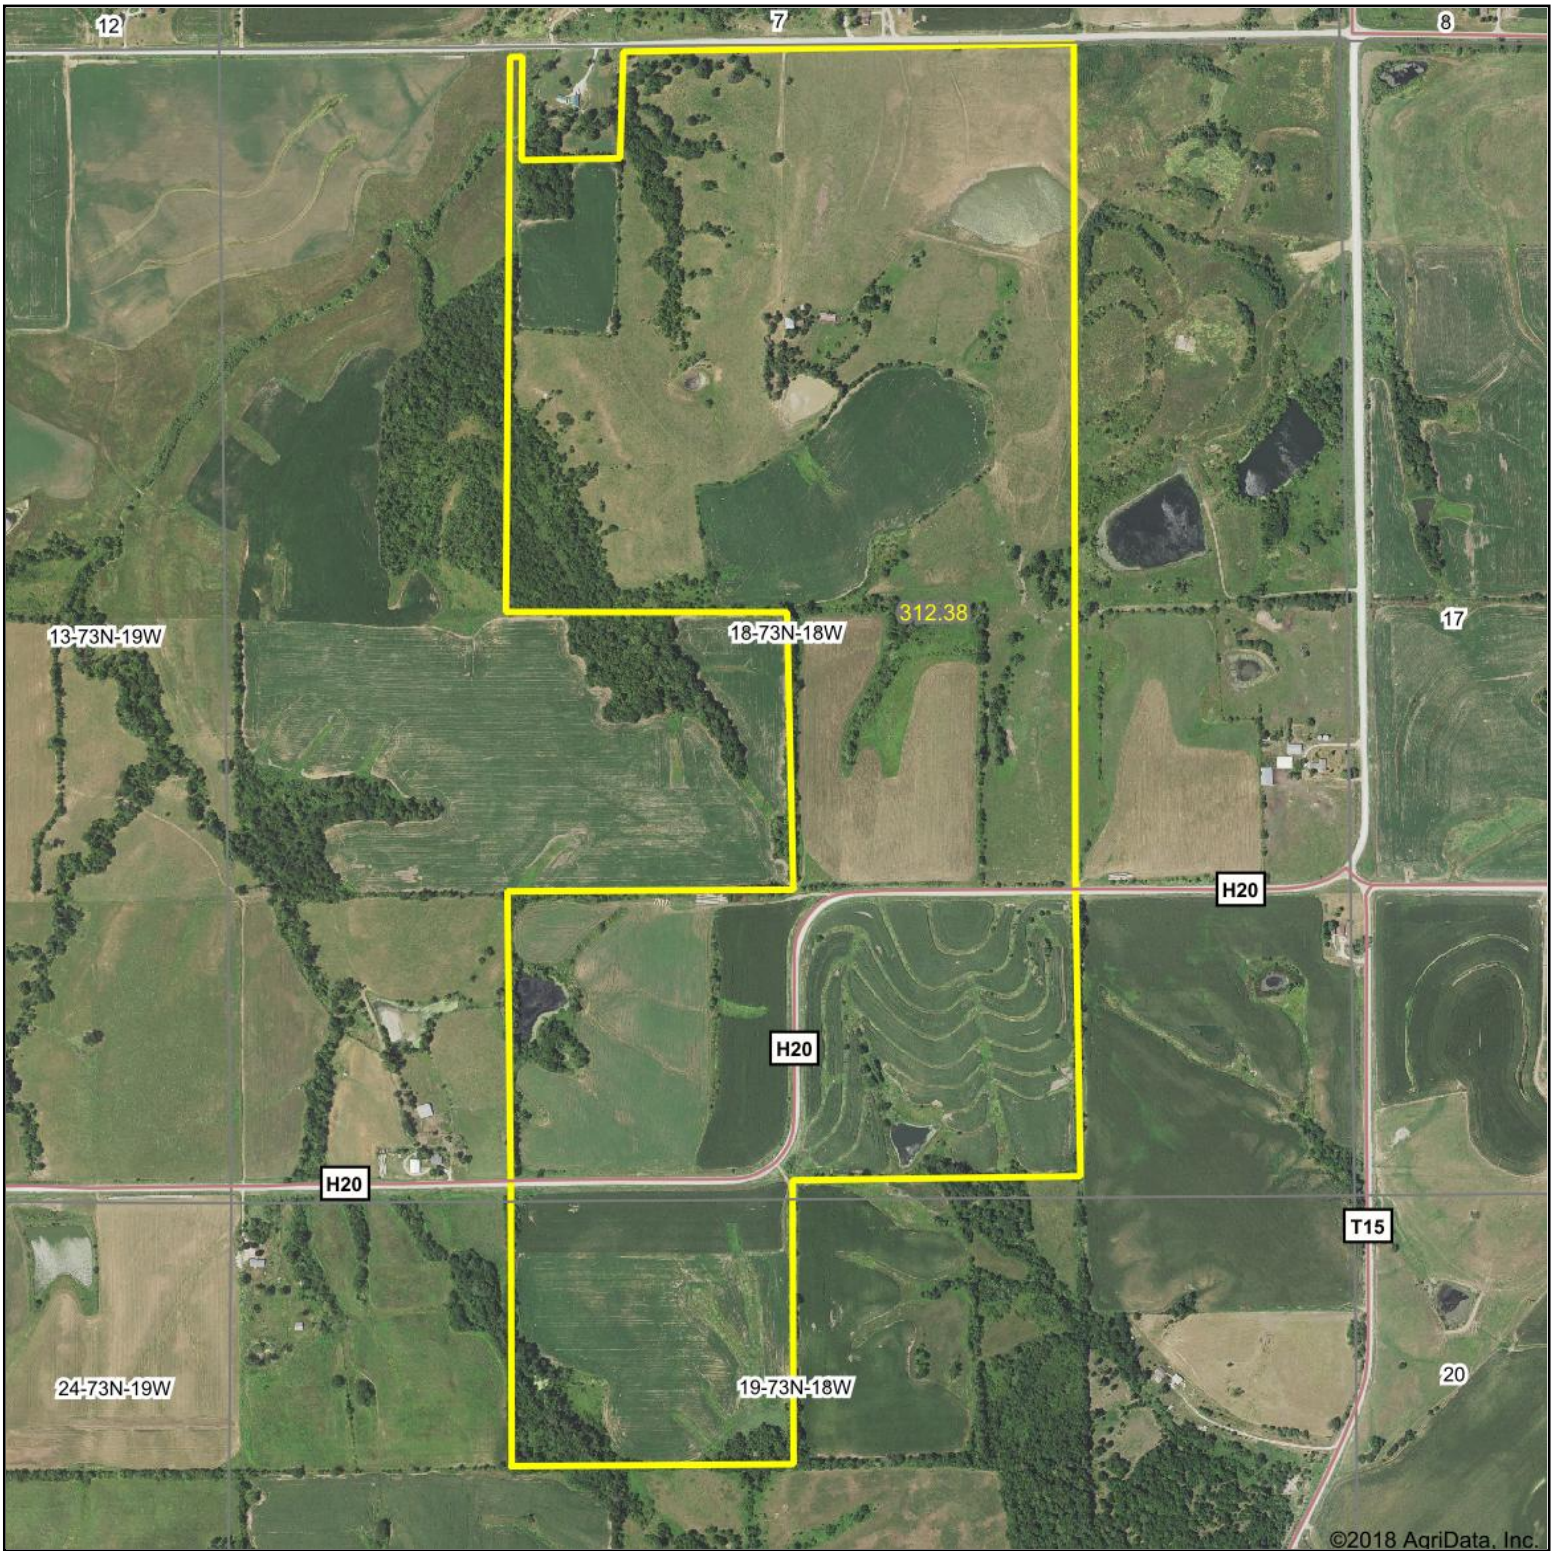

Aerial Map

Hawkeye Farm Mgmt & Real Estate

United Country
Real Estate
22 N Main, Albia IA Phone: 641-932-7796
Email: hawkeye@uciowa.com
On the web: www.uciowa.com
www.iowawhitetailfarms.com

map center: 41° 7' 22.2, -92° 58' 31.05

0ft 1024ft 2047ft

Maps Provided By:
surety
CUSTOMIZED ONLINE MAPPING
© Agridata, Inc. 2018 www.AgridataInc.com

18-73N-18W
Monroe County
Iowa

11/30/2018