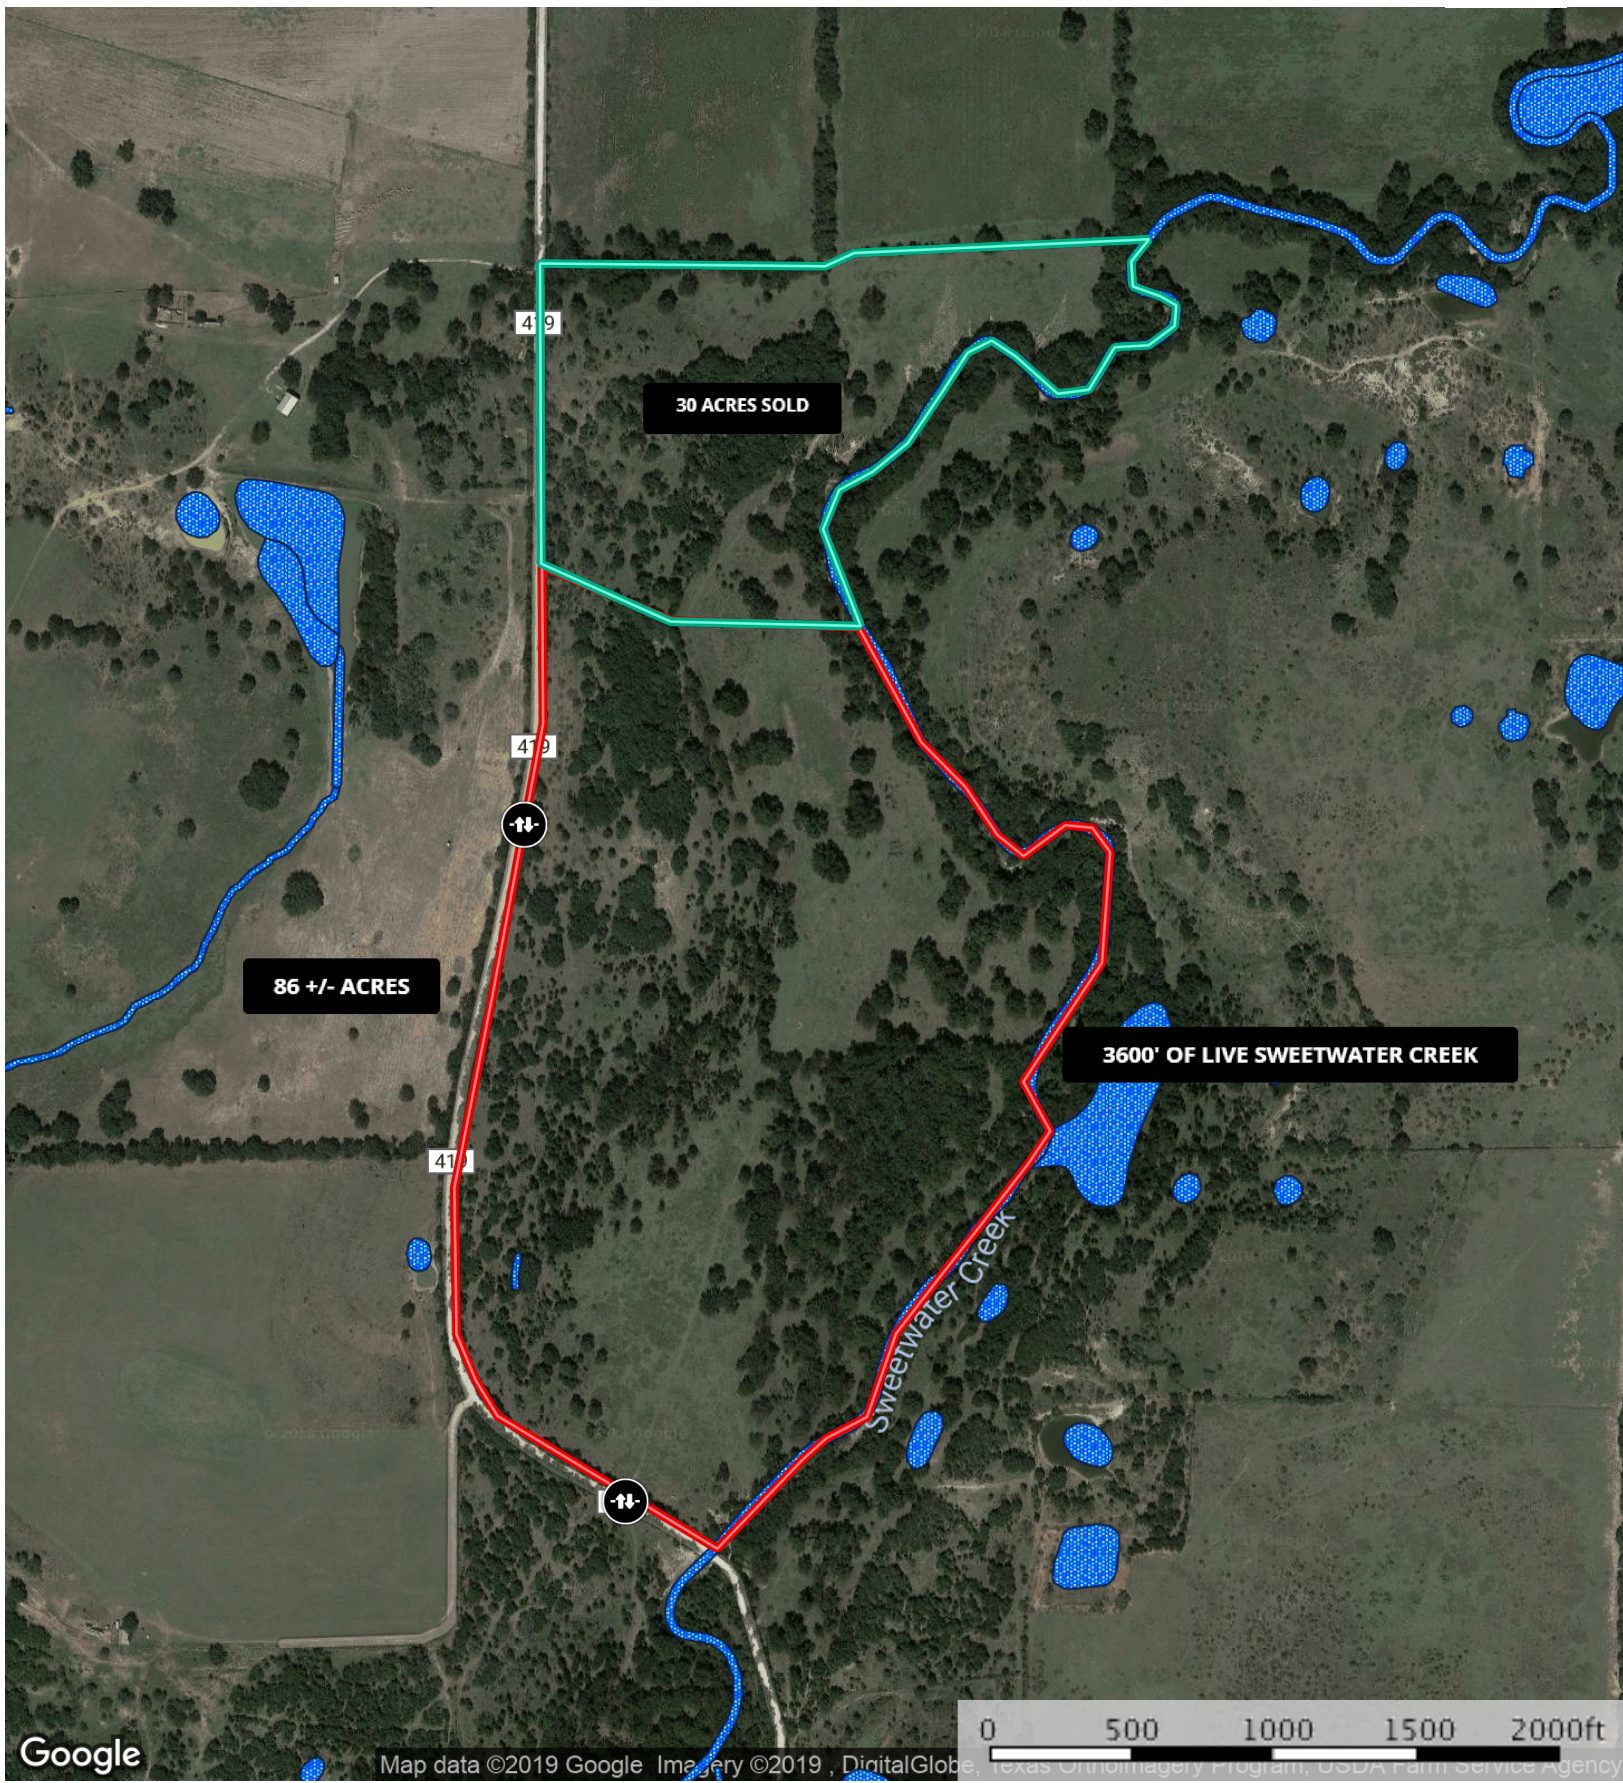

**IRR 86 +/- Acres 2.4.19**  
Comanche County, Texas, 86 AC +/-

- Gate
- Boundary
- Boundary
- Wetlands
- Riparian