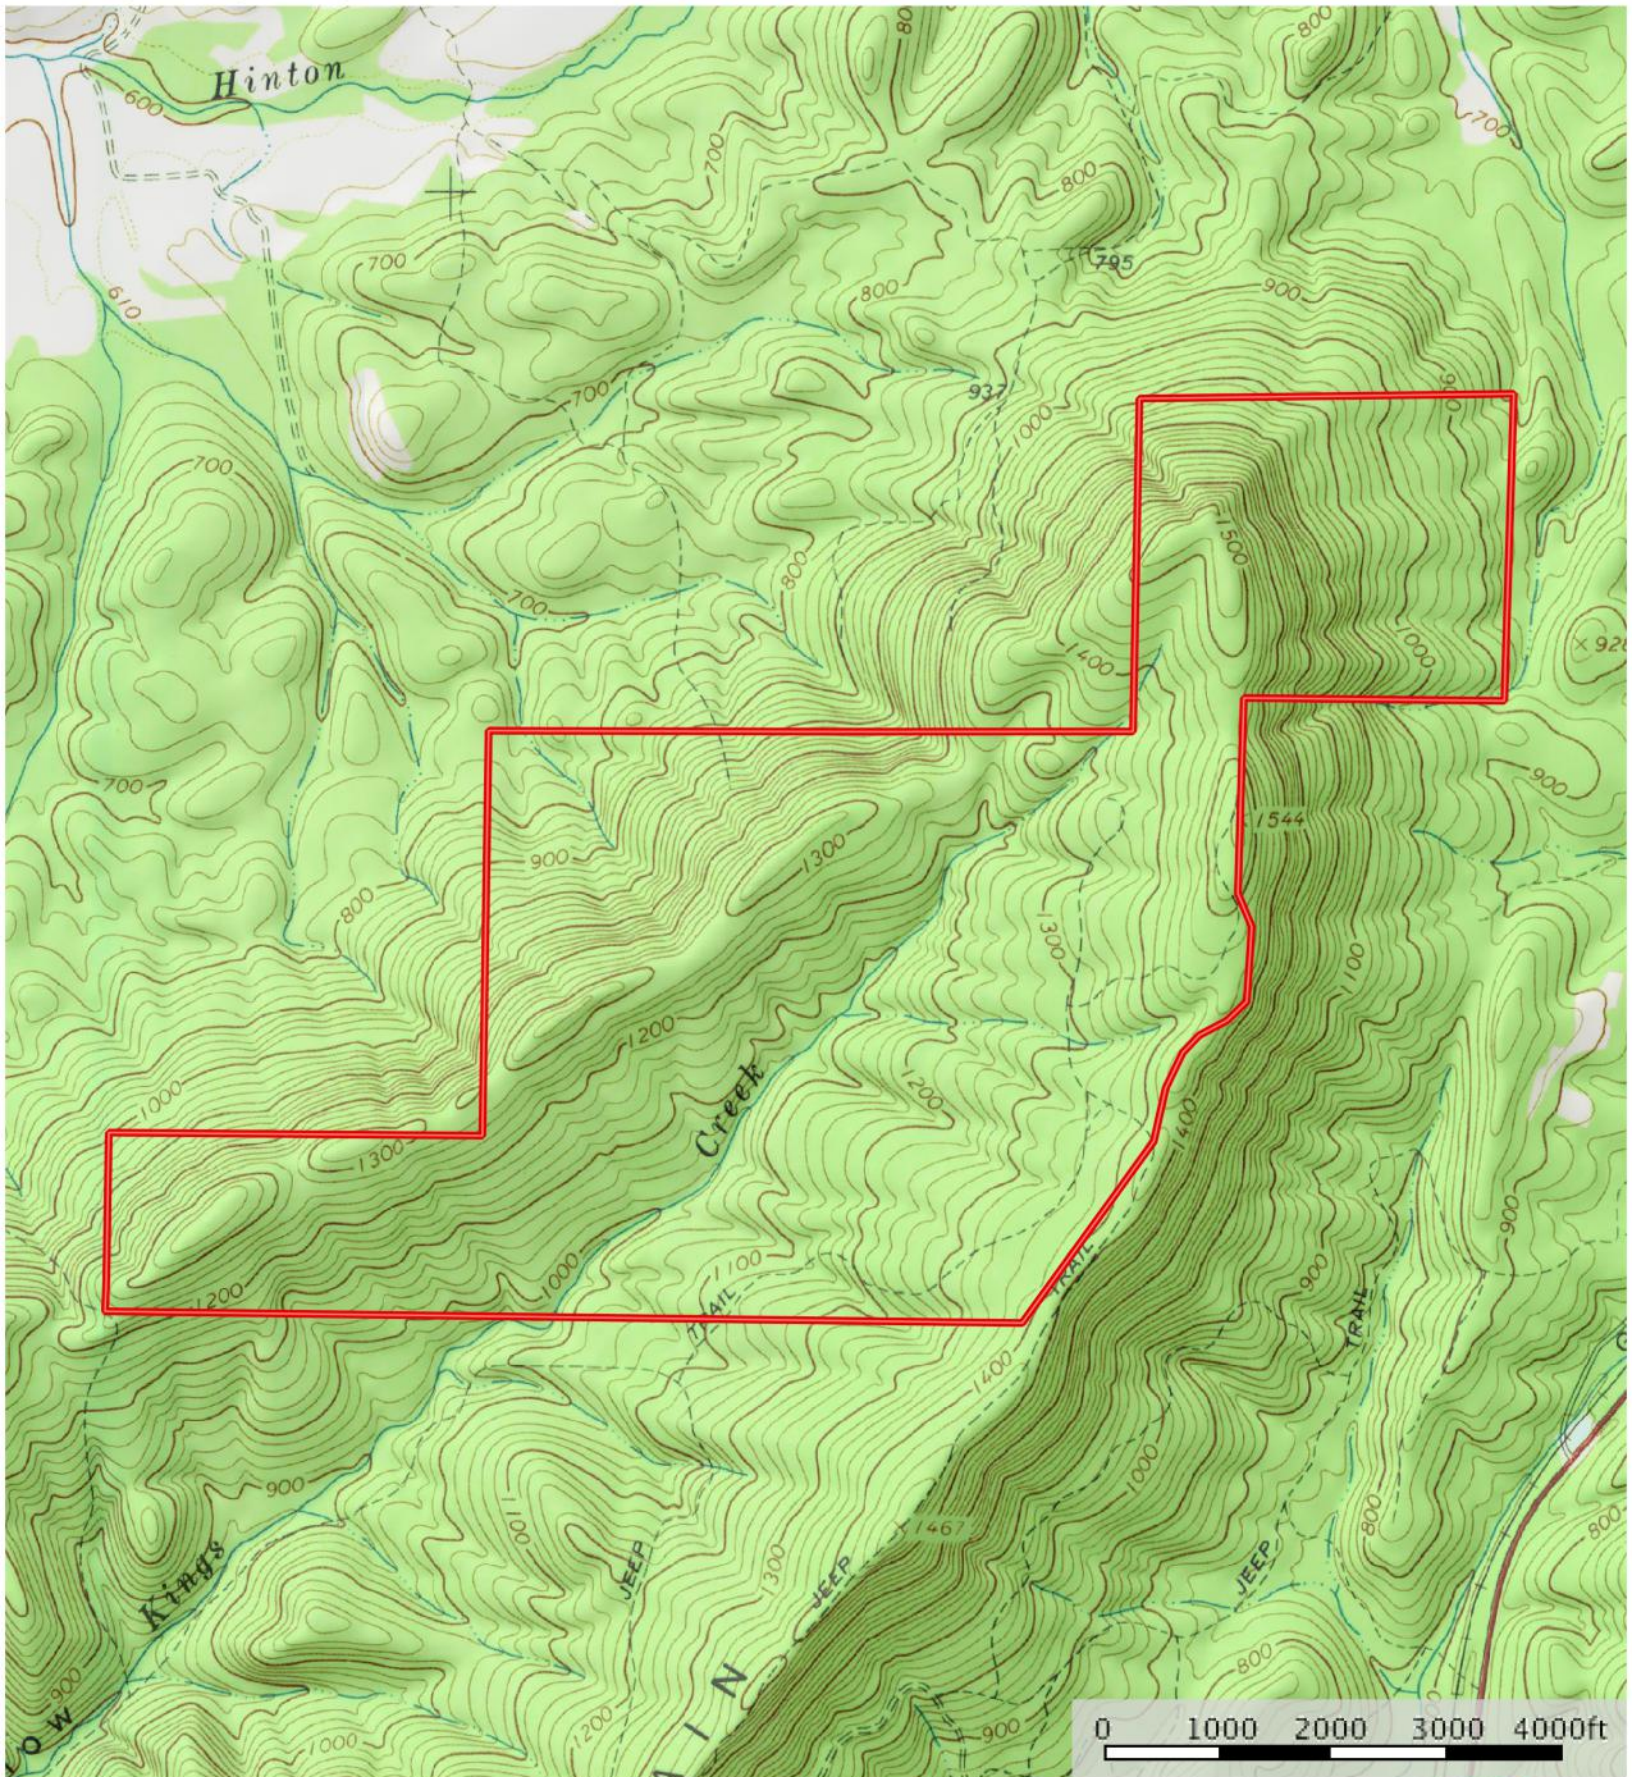

Twin Mountain - Topography Map

Chattooga County, Georgia, 716.57 AC +/-

Boundary