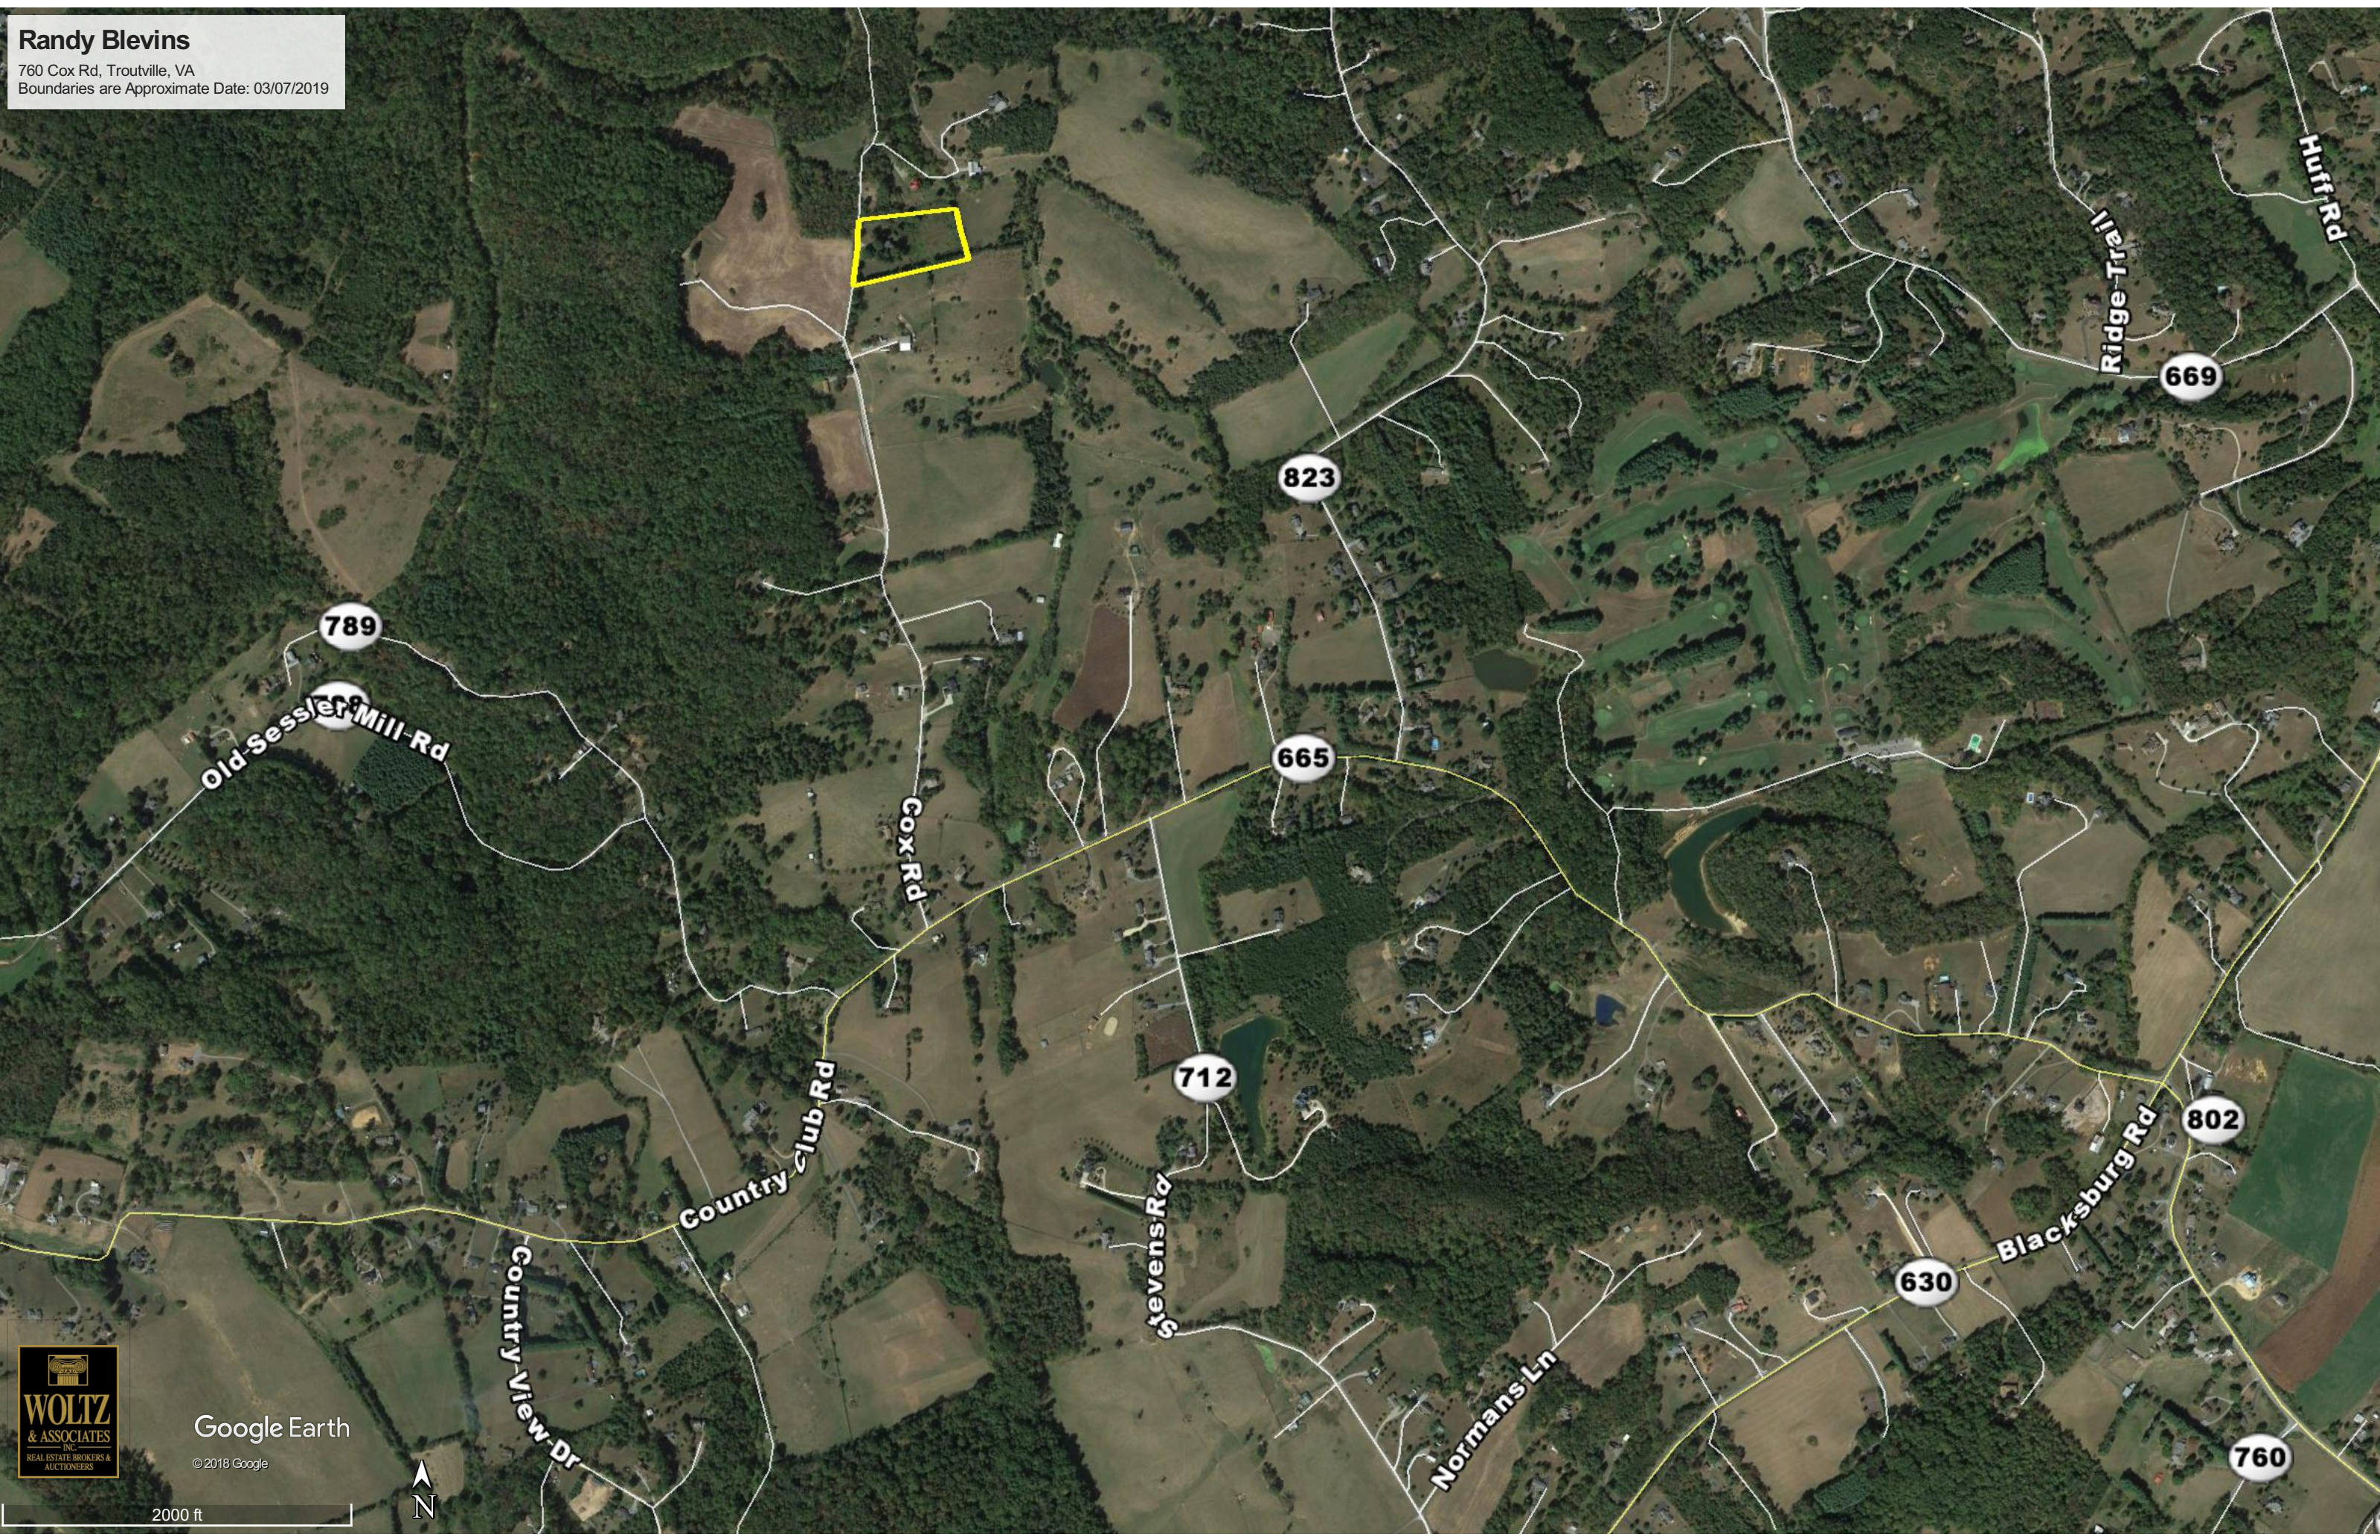

Randy Blevins
760 Cox Rd, Troutville, VA
Boundaries are Approximate Date: 03/07/2019

Google Earth

© 2018 Google

2000 ft