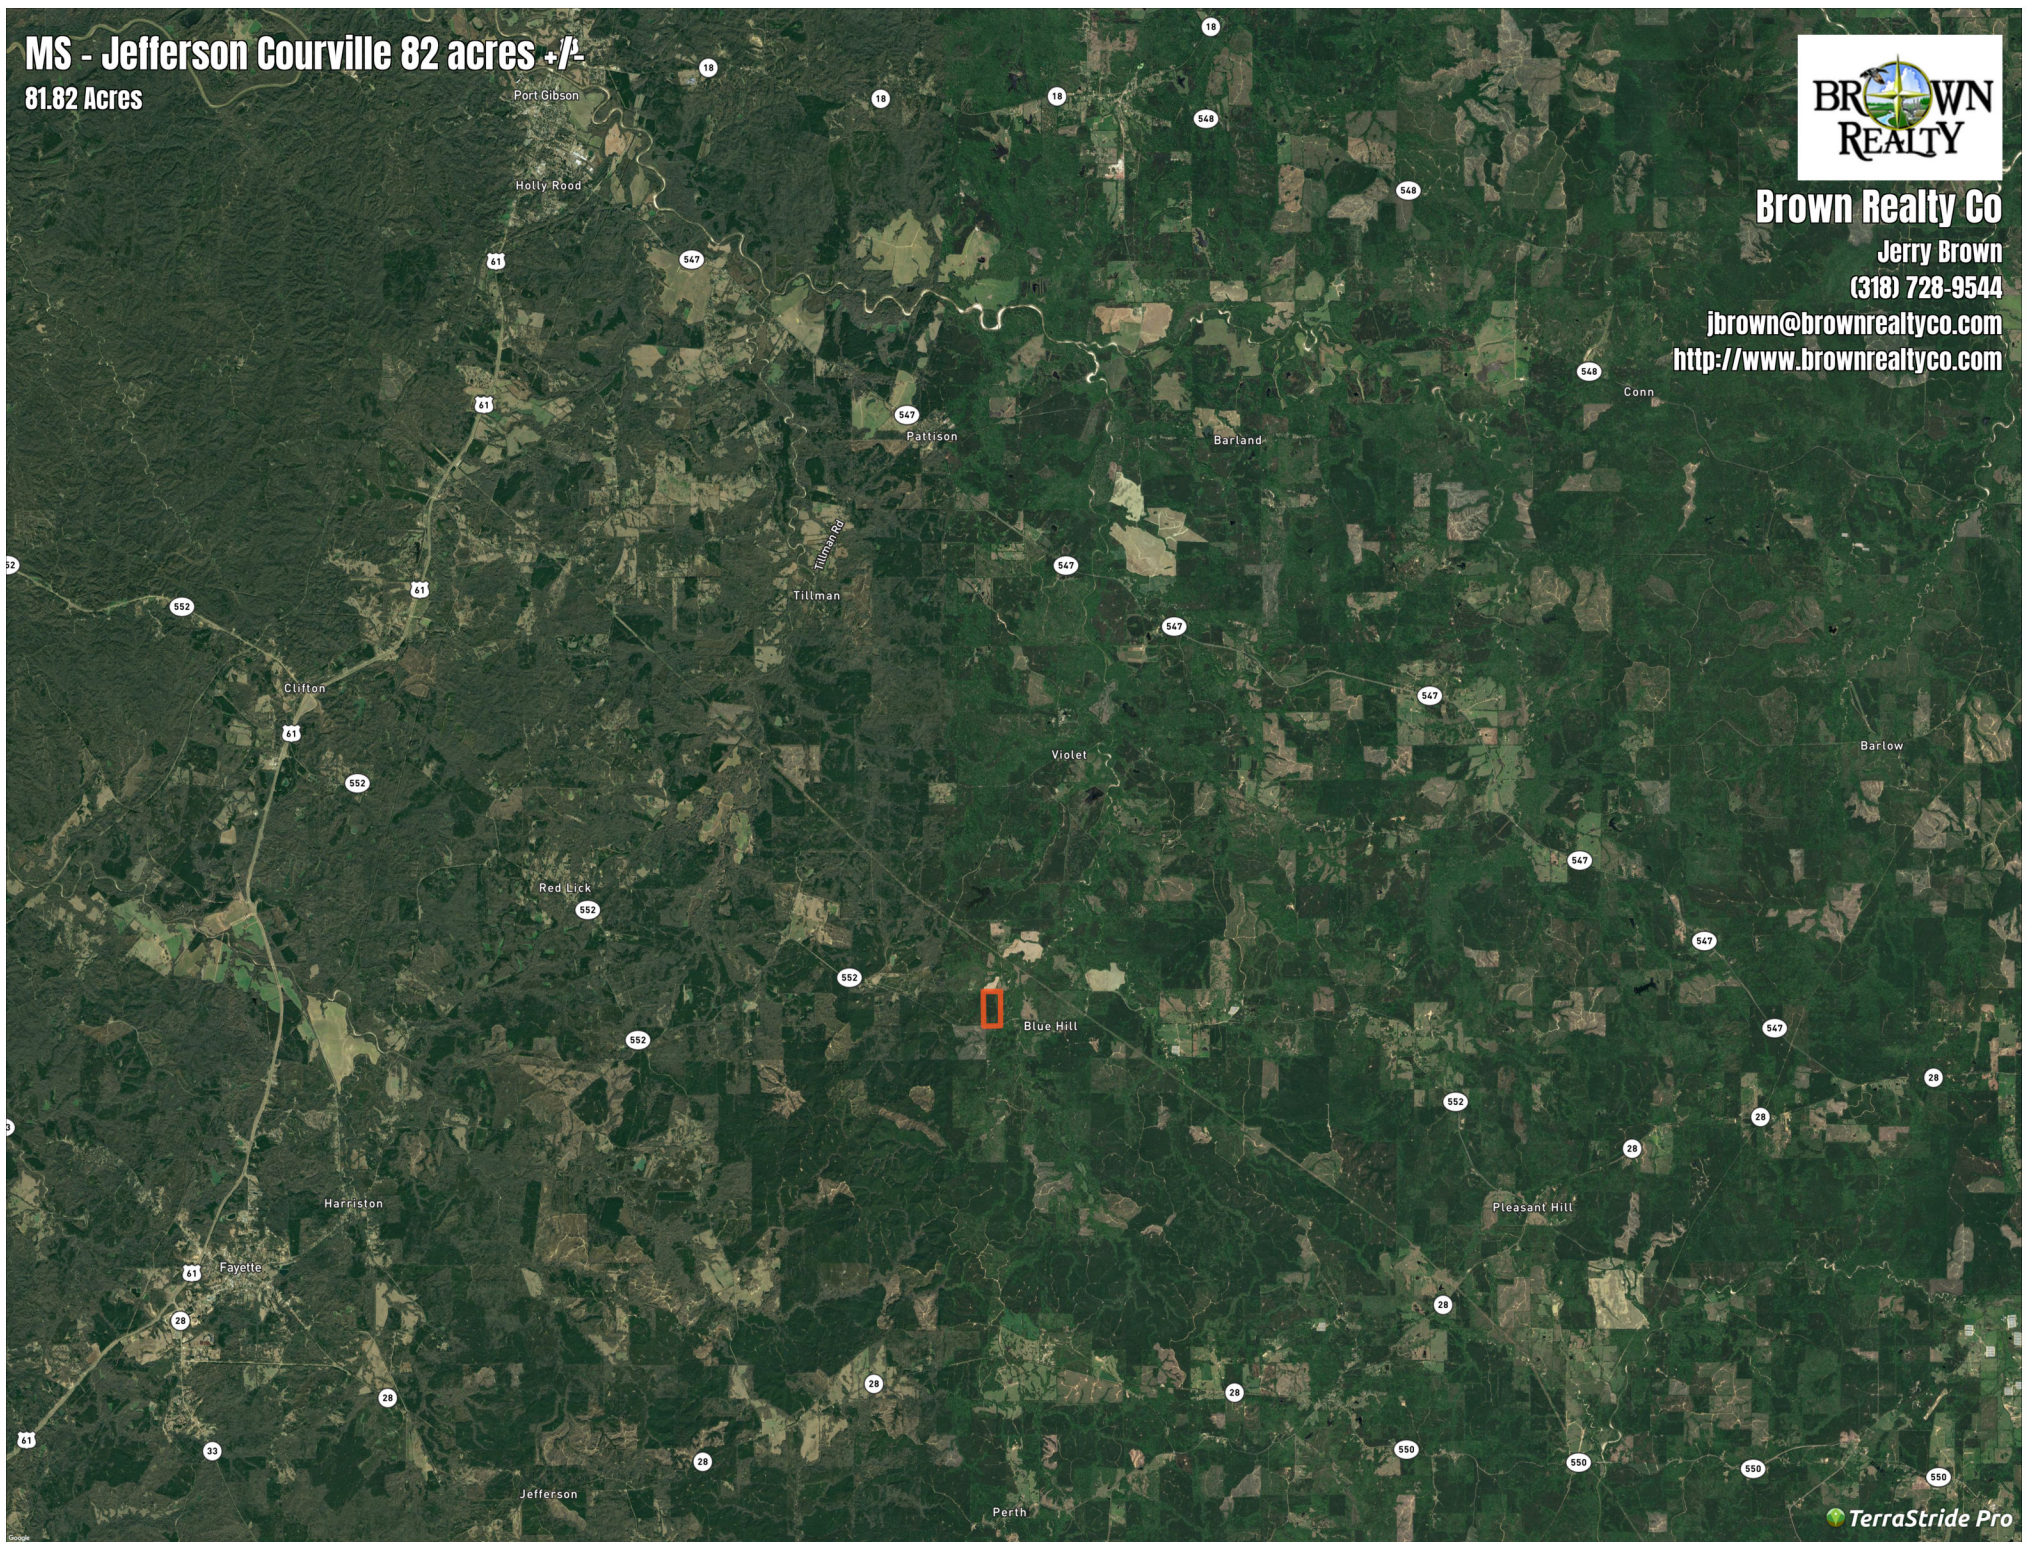

MS - Jefferson Courville 82 acres +/-

81.82 Acres

Brown Realty Co

Jerry Brown

(318) 728-9544

jbrown@brownrealtyco.com

<http://www.brownrealtyco.com>

MS - Jefferson Courville 82 acres +/-