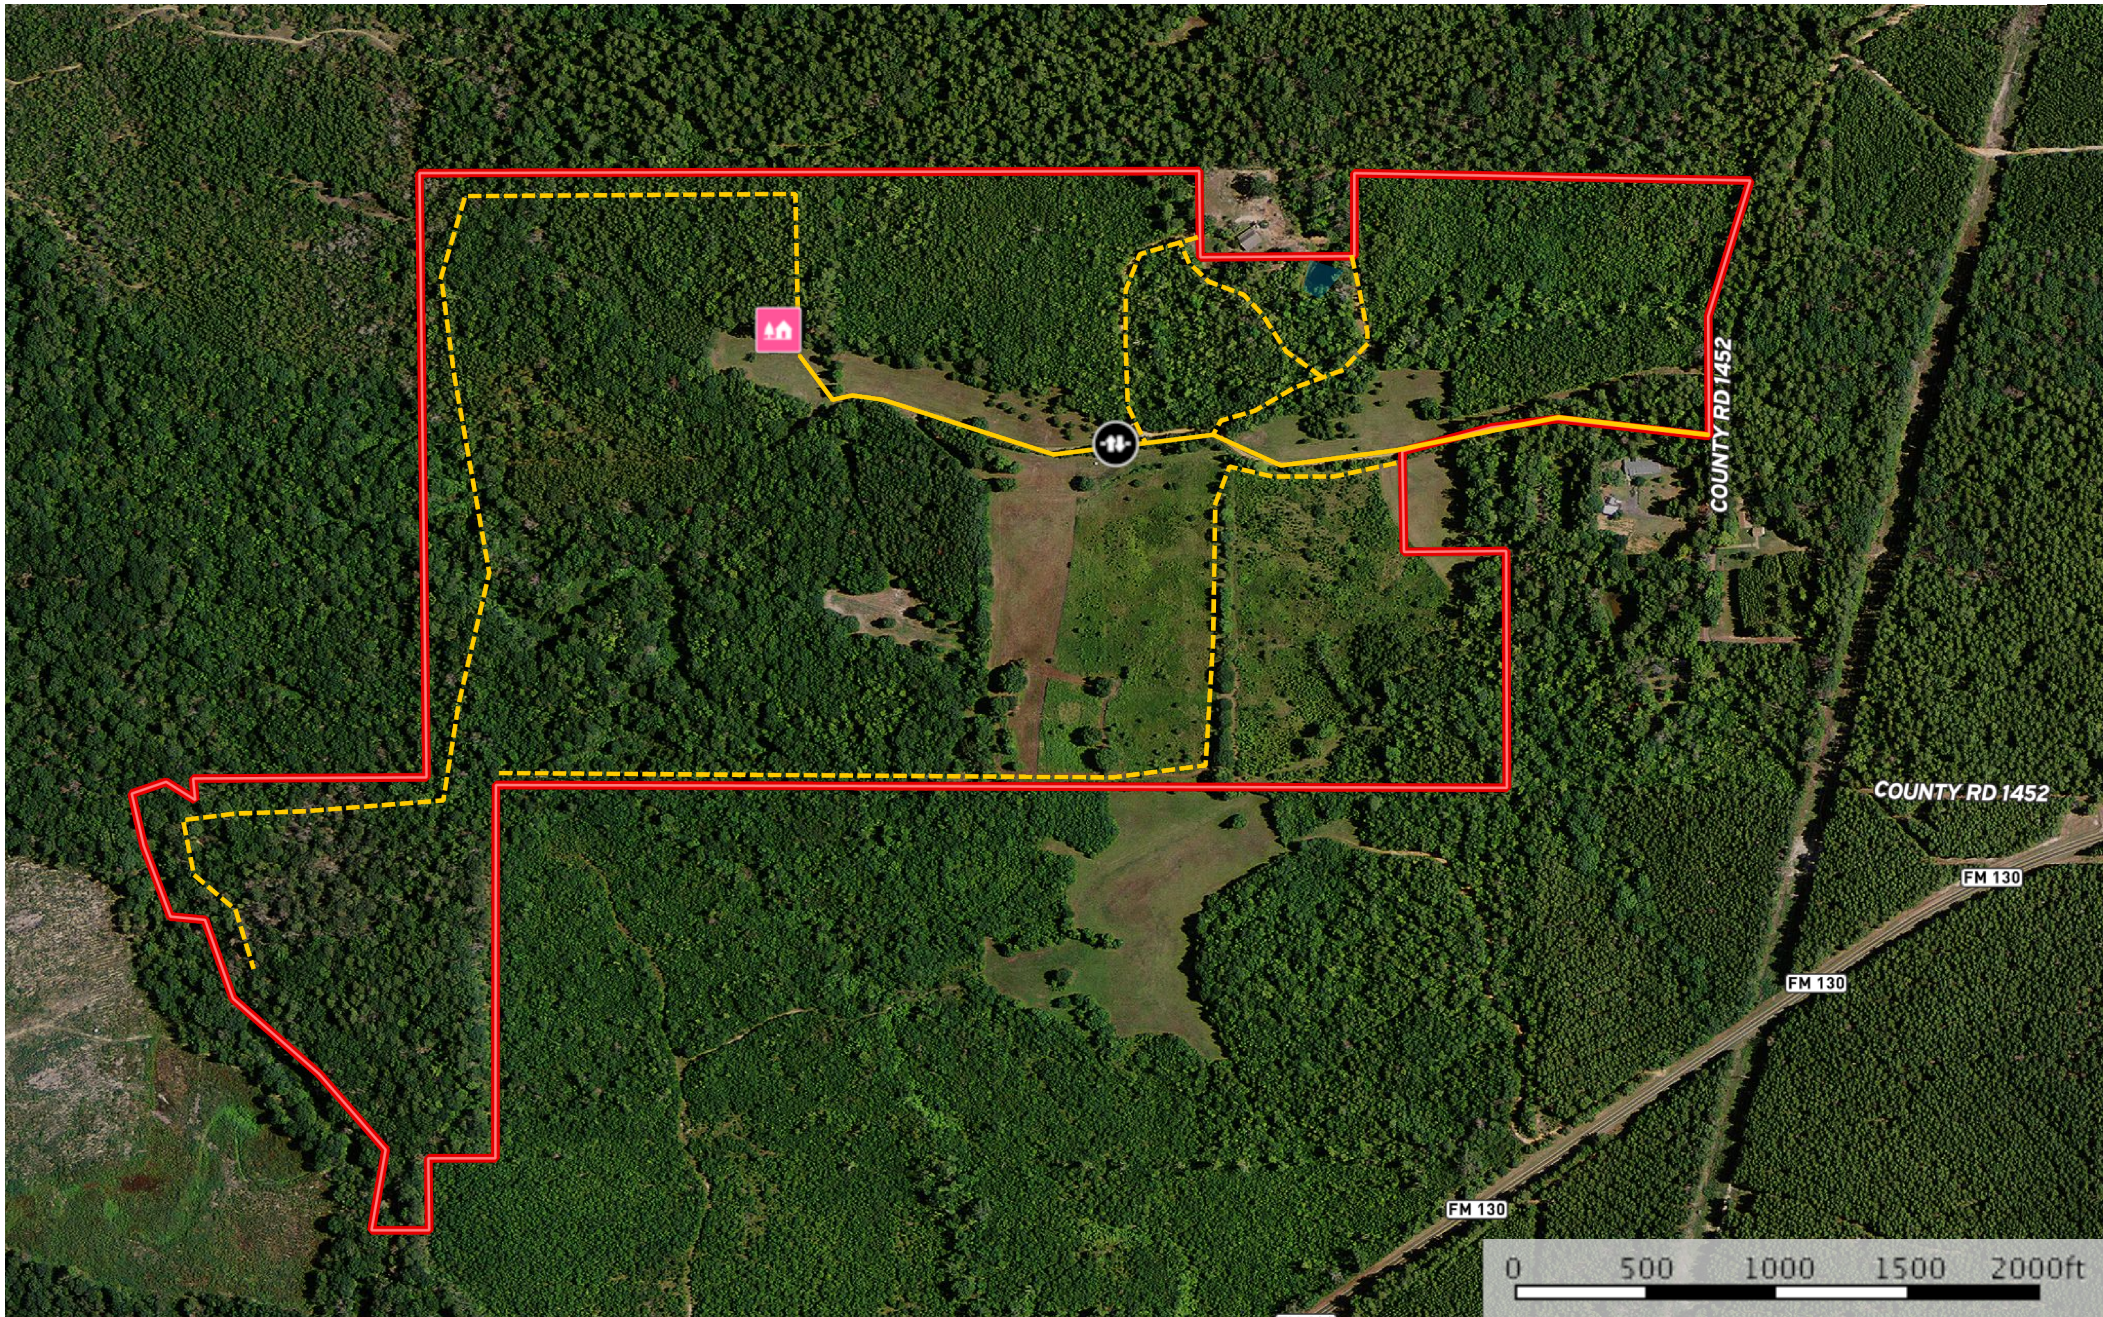

# Sinclair 187

Cass County, Texas, 186.64 AC +/-

- Cabin
- Gate
- Road / Trail
- Primary Road
- Pond / Tank
- Boundary