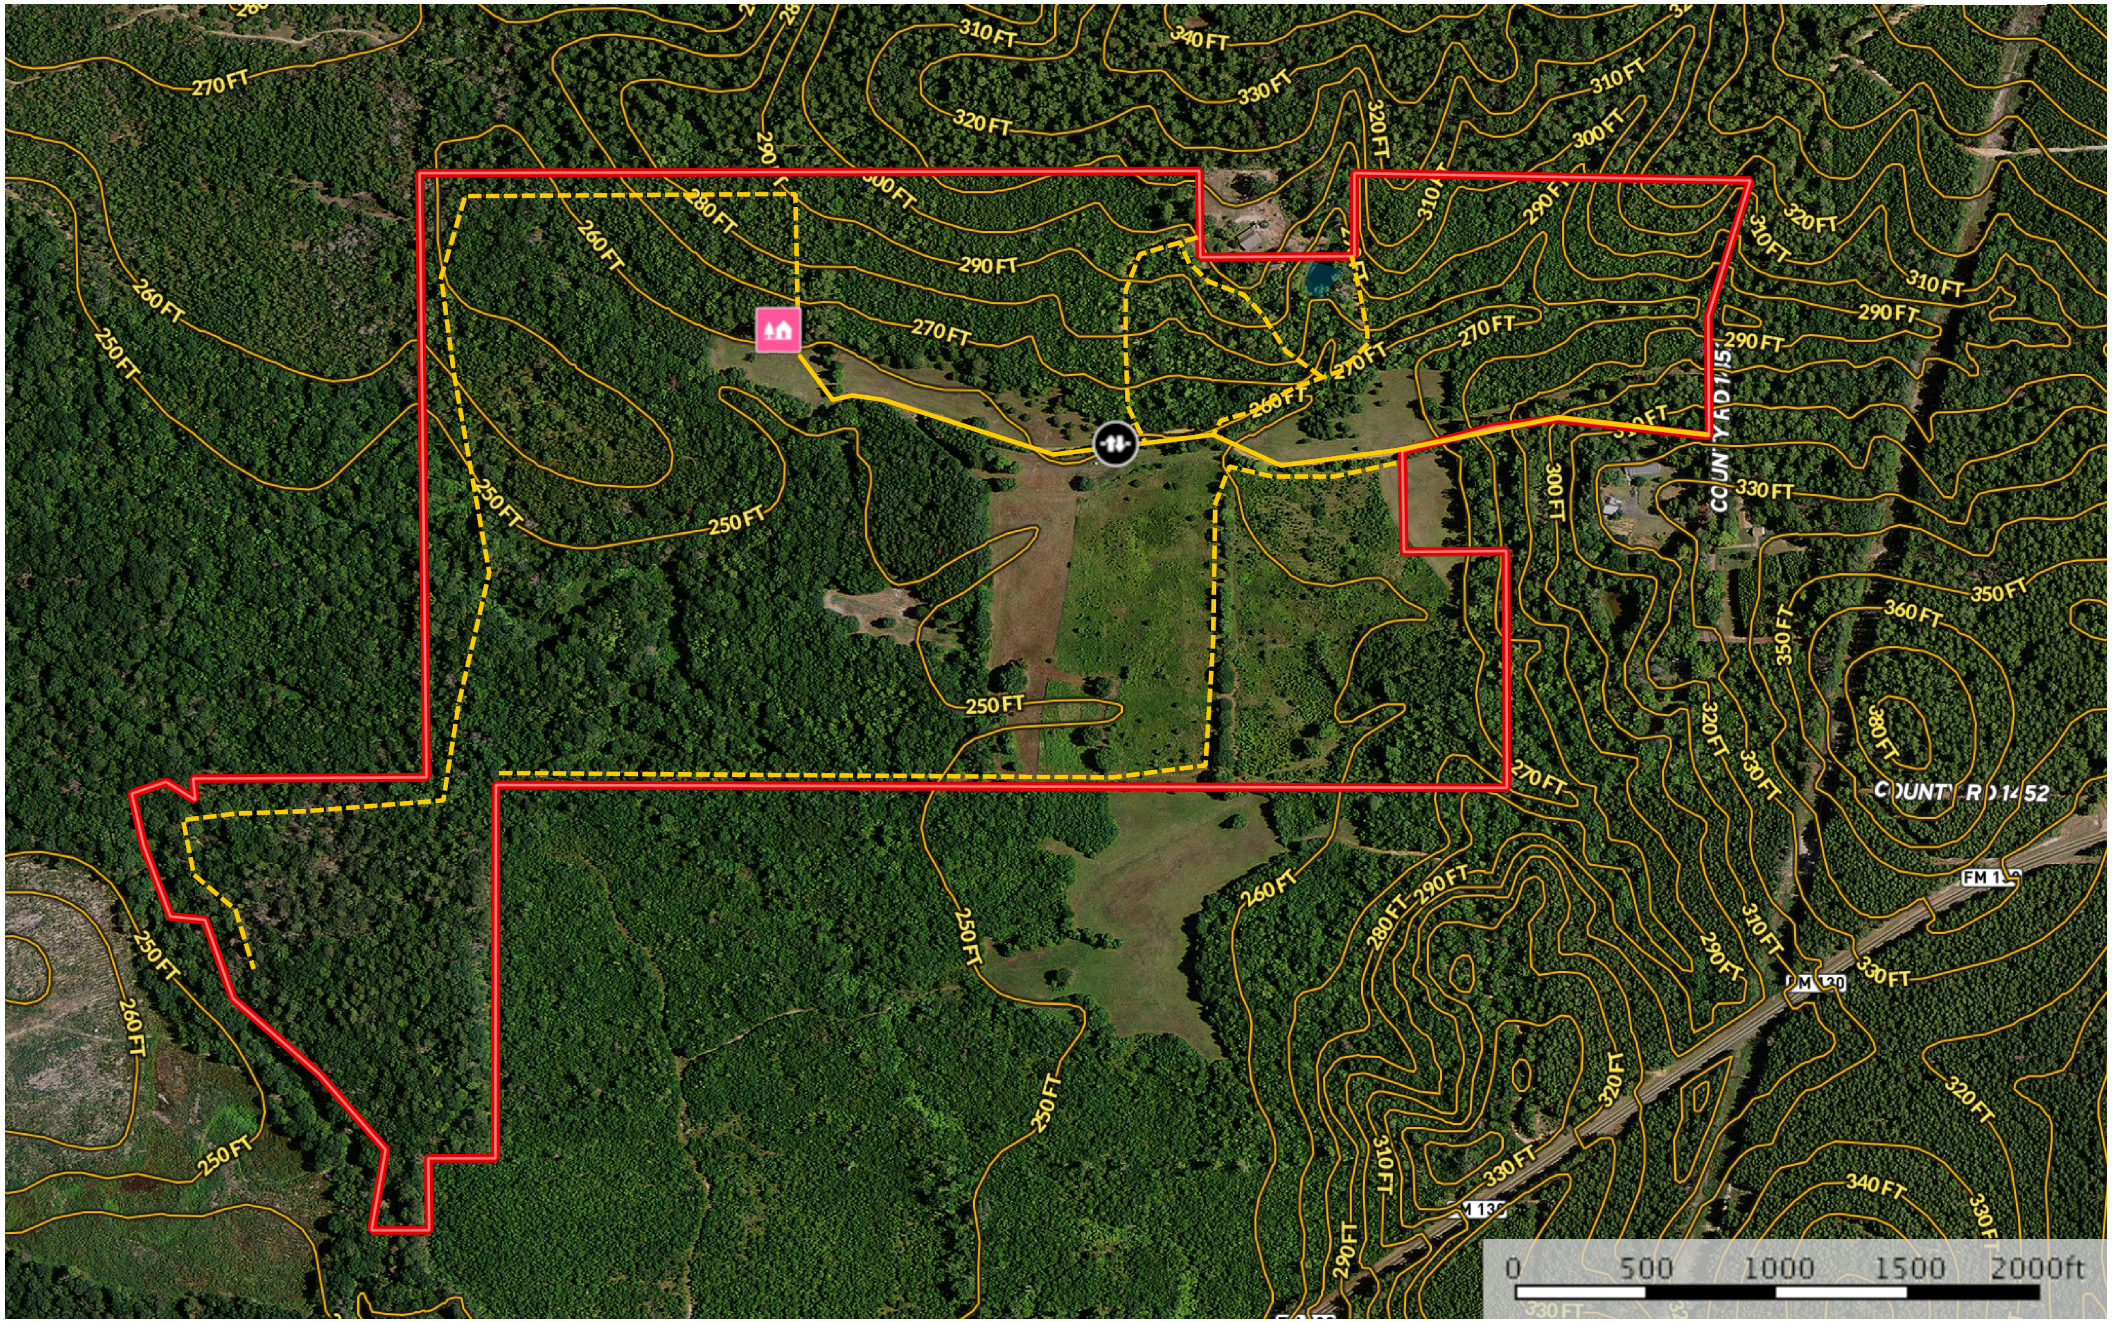

# Sinclair 187

Cass County, Texas, 186.64 AC +/-

-  Cabin
-  Gate
-  Road / Trail
-  Primary Road
-  Pond / Tank
-  Boundary