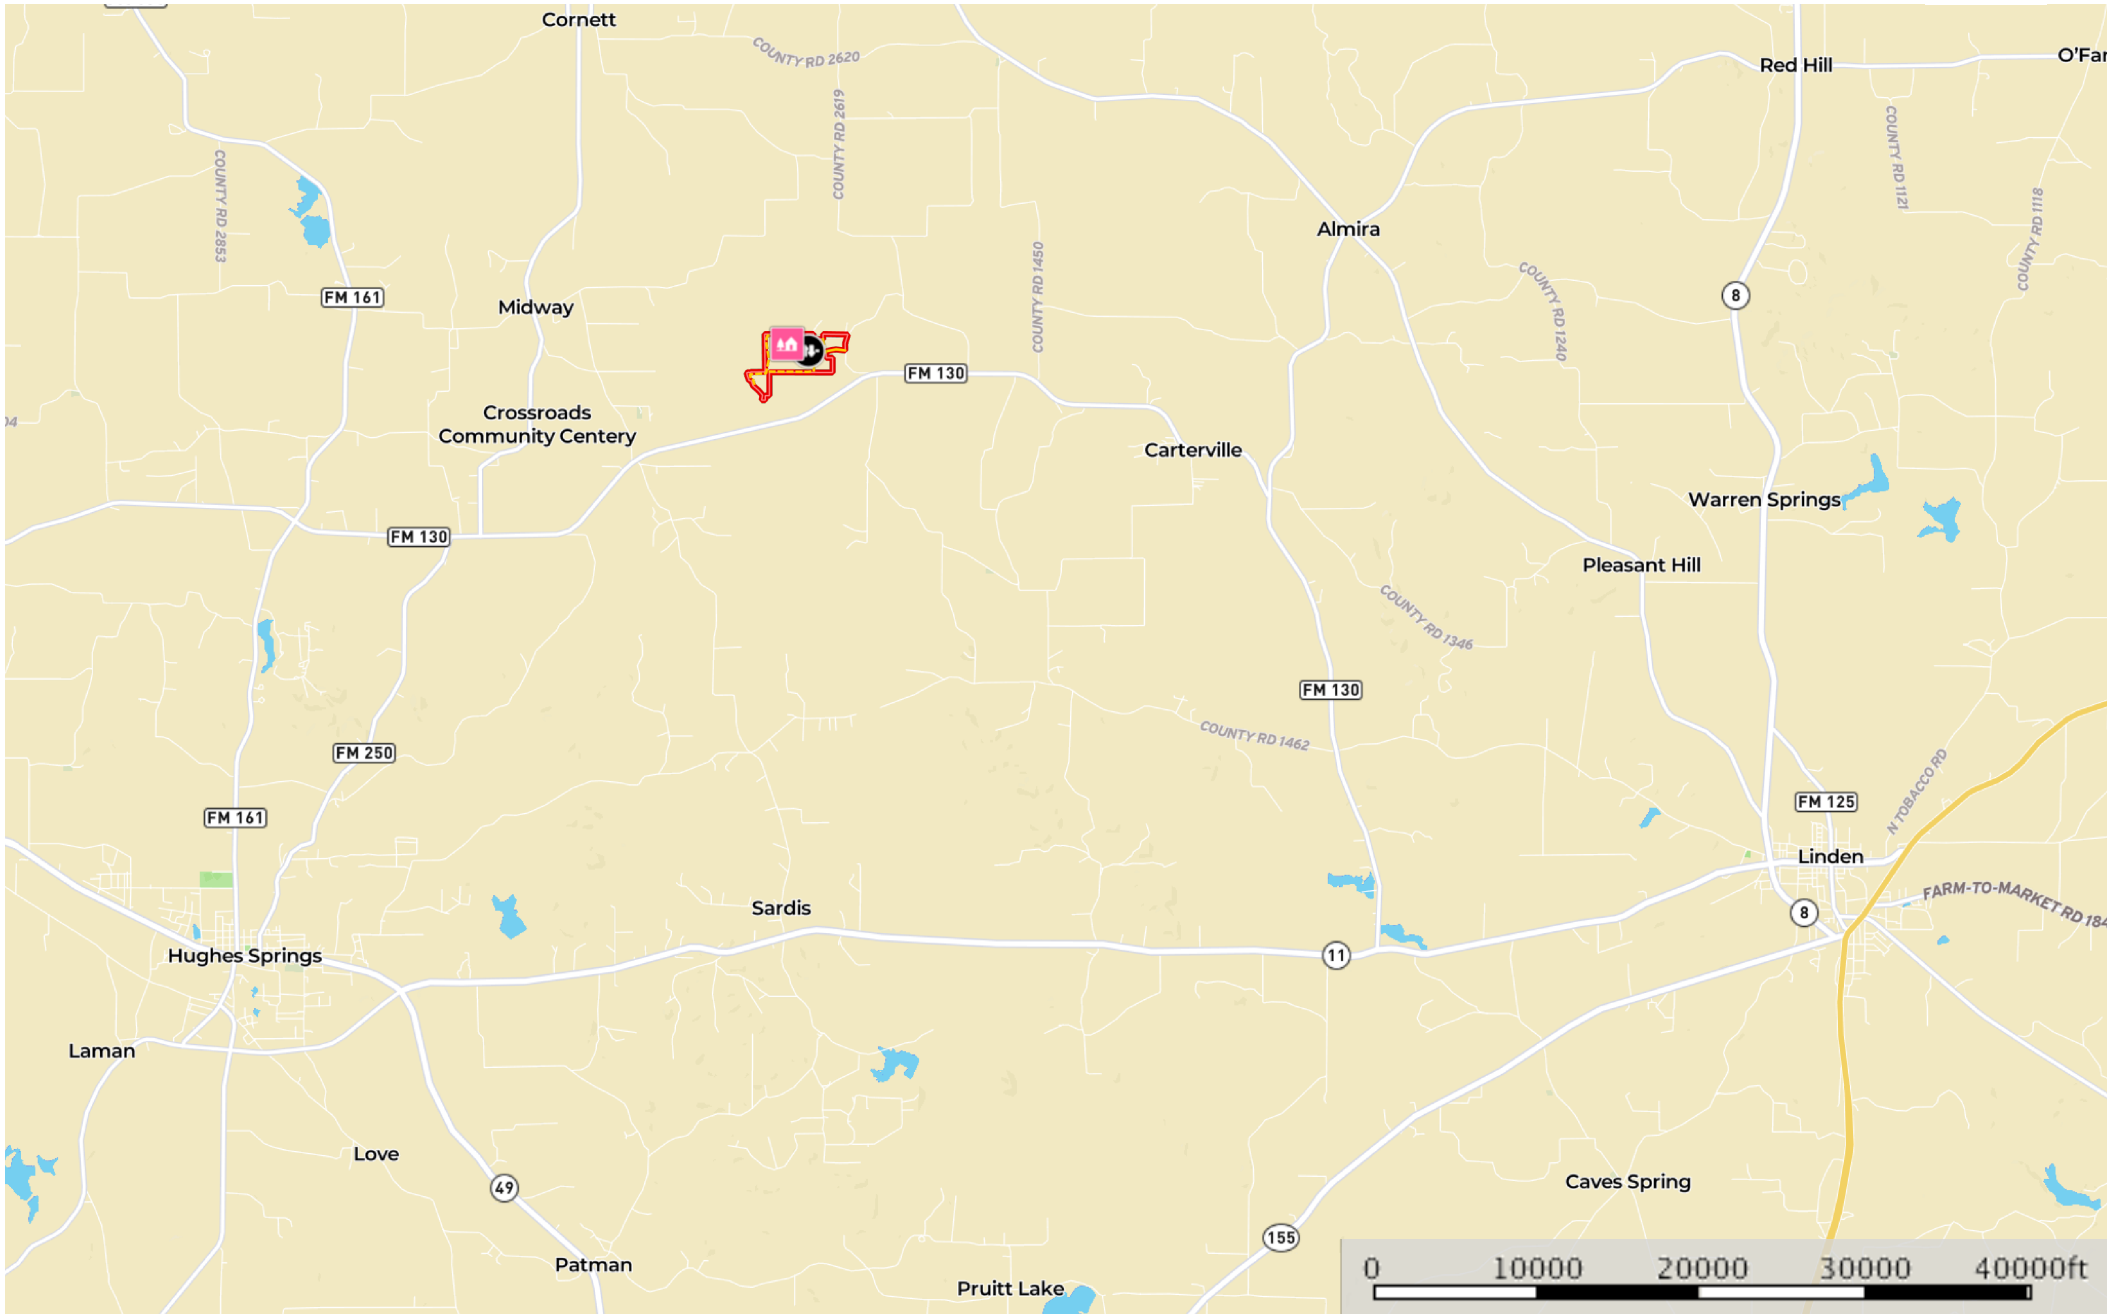

Sinclair 187

Cass County, Texas, 186.64 AC +/-

- Cabin
- Gate
- Road / Trail
- Primary Road
- Pond / Tank
- Boundary