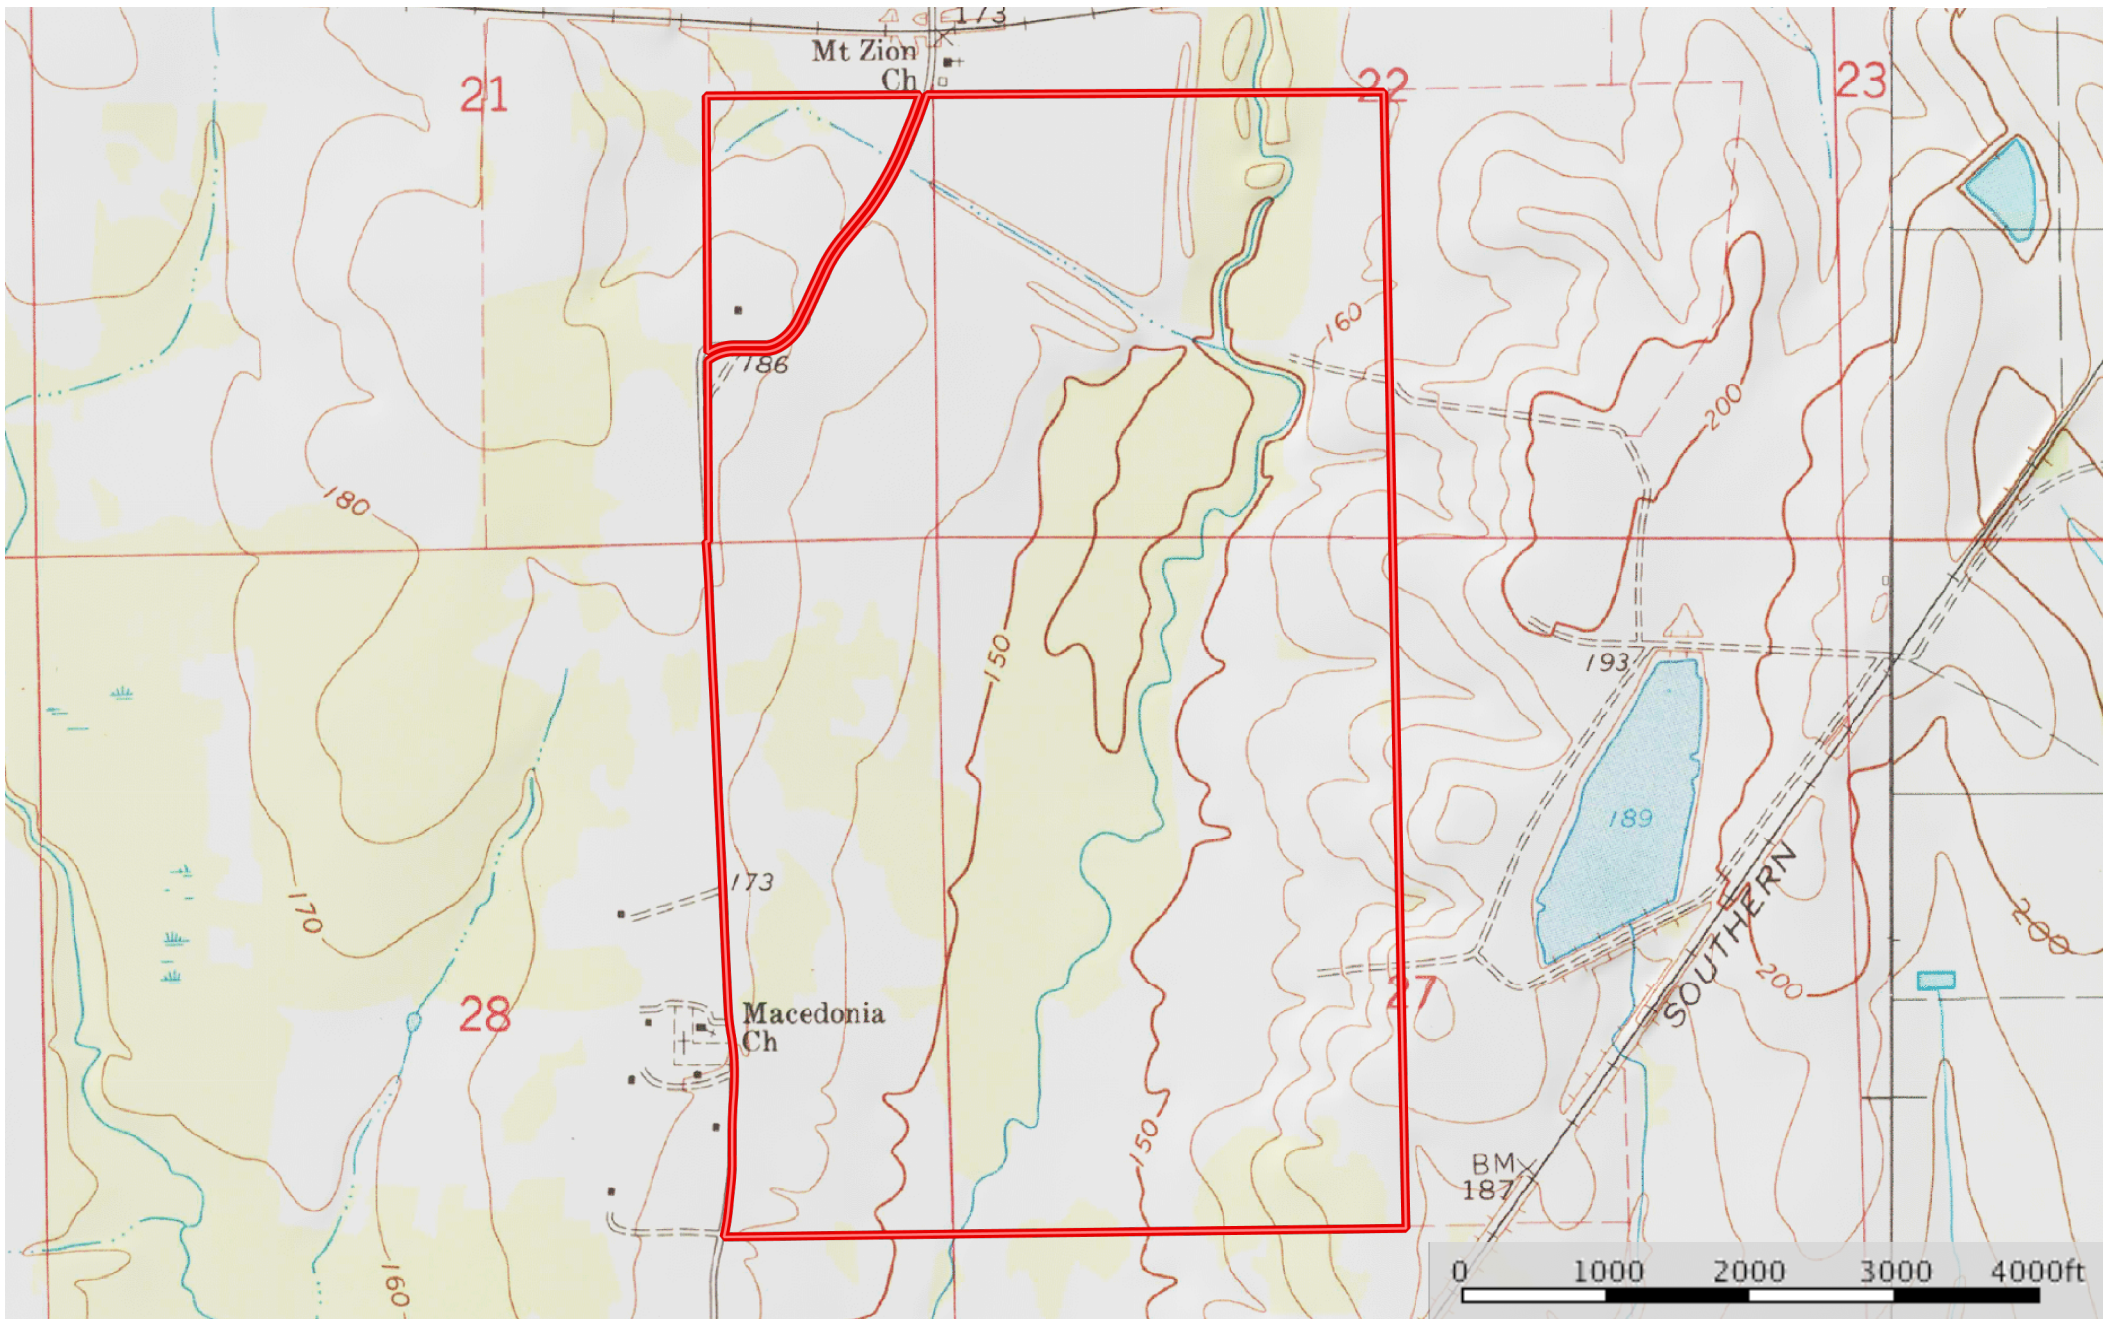

606 acres Dallas County Carter Timberlands

Dallas County, Alabama, 606 AC +/-

 Boundary