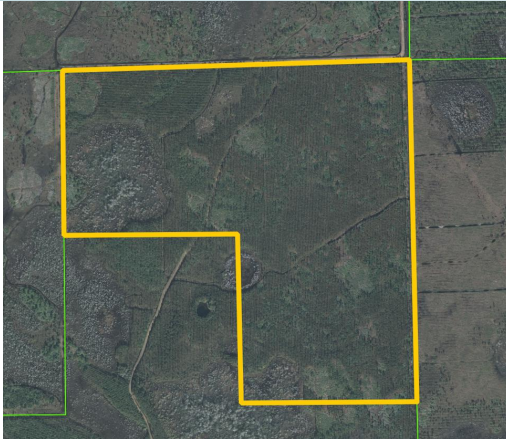

# LAKE HARNEY PINES

123± acres

Volusia County, FL

**SOLD!**

LAND FOR SALE

## DESCRIPTION/LOCATION

This 123+/- acres is perfect for timber investment, recreational uses, hunting and other outdoor activities. Conveniently located 45 minutes from Orlando, make this your own perfect weekend getaway. The property is secluded and offers ultimate privacy. Deer and turkey are abundant. Located minutes away from the St. Johns River, which offers additional recreational opportunities. Long term timber investment opportunity.

## SIZE

123± Acres

# LAKE HARNEY PINES

123± acres

Volusia County, FL

**SOLD!**

LOCATION MAP

— Commercial Real Estate Investments | Management | Brokerage | Development | Land

Maury L. Carter & Associates, Inc.  
407-422-3144 | [www.maurycarter.com](http://www.maurycarter.com)