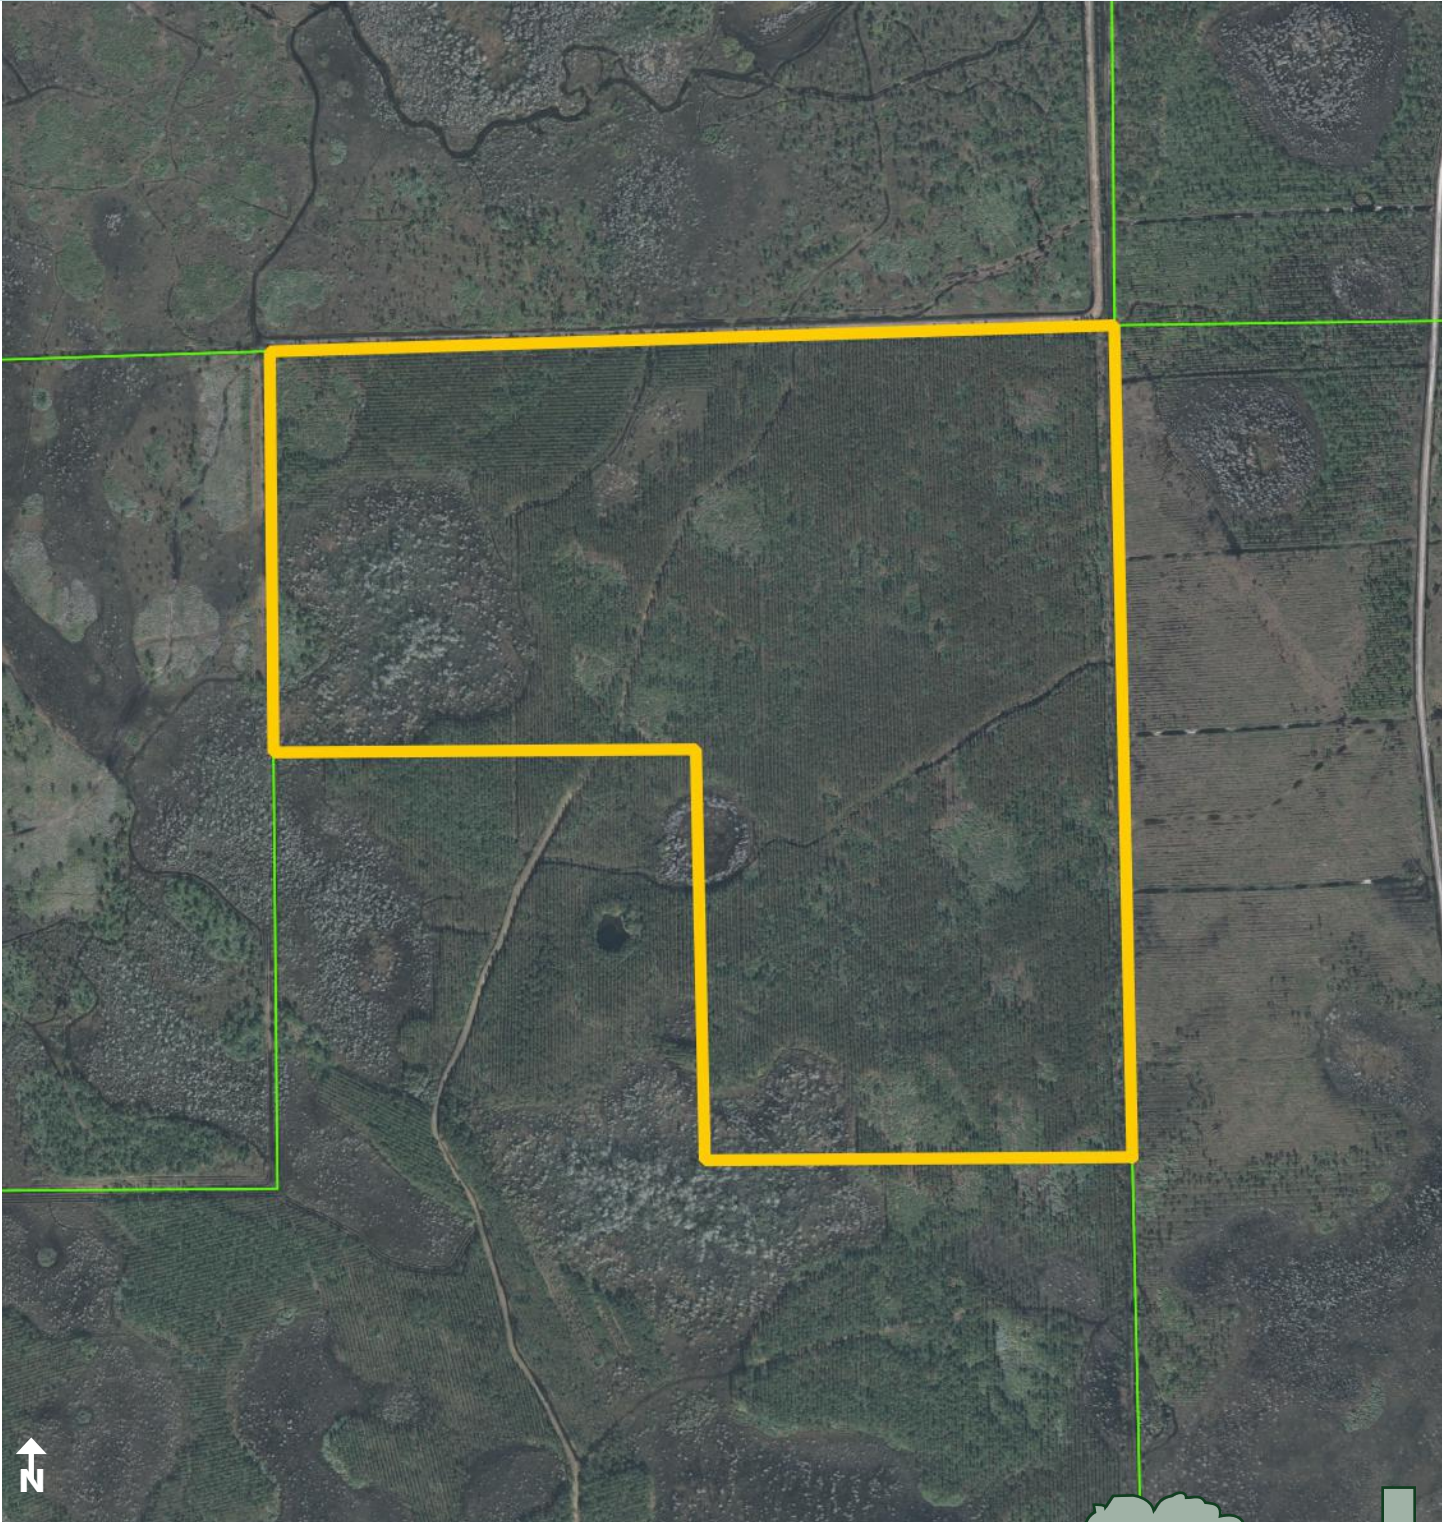

LAKE HARNEY PINES

123± acres

Volusia County, FL

SOLD!

PROPERTY MAP

— Commercial Real Estate Investments | Management | Brokerage | Development | Land

Maury L. Carter & Associates, Inc.
407-422-3144 | www.maurycarter.com