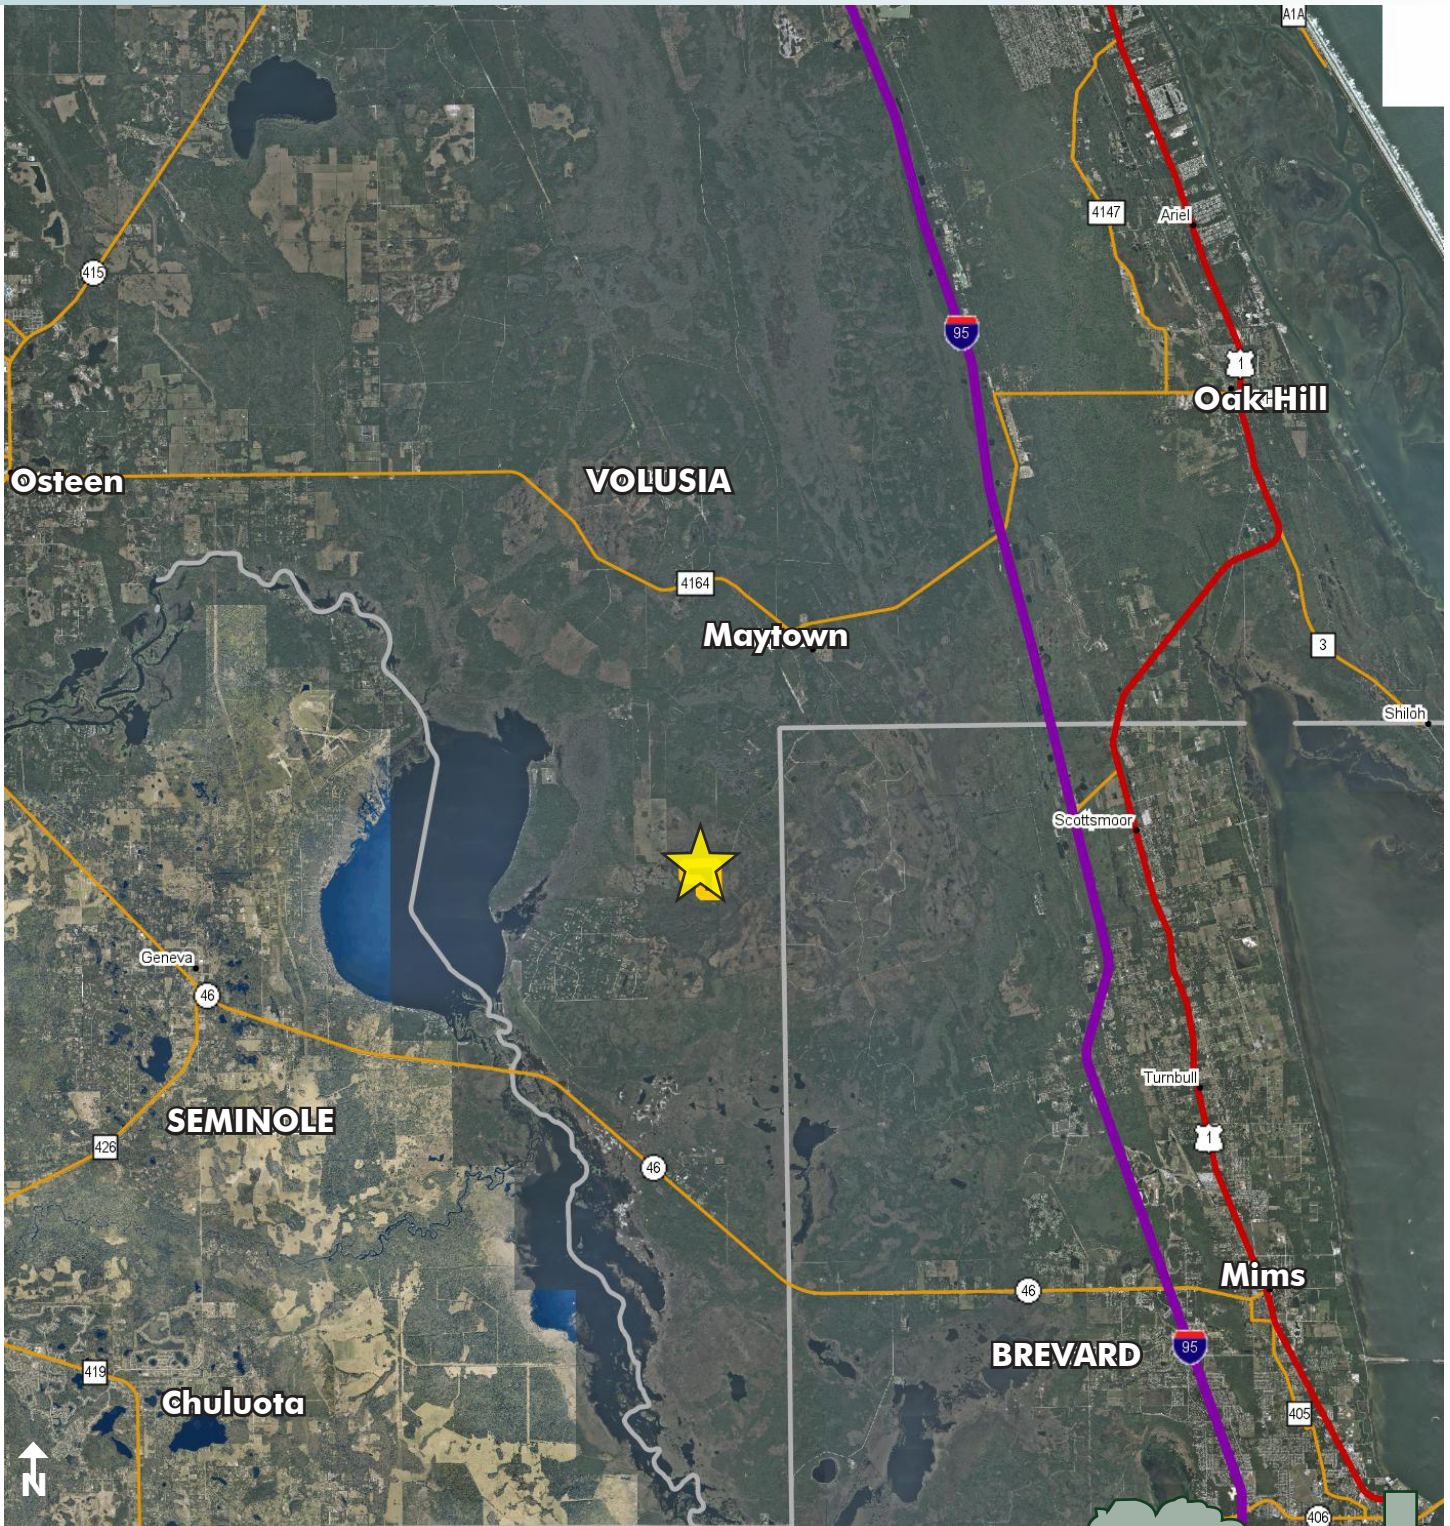

LAKE HARNEY PINES

123± acres

Volusia County, FL

SOLD!

LOCATION MAP

— Commercial Real Estate Investments | Management | Brokerage | Development | Land

Maury L. Carter & Associates, Inc.
407-422-3144 | www.maurycarter.com