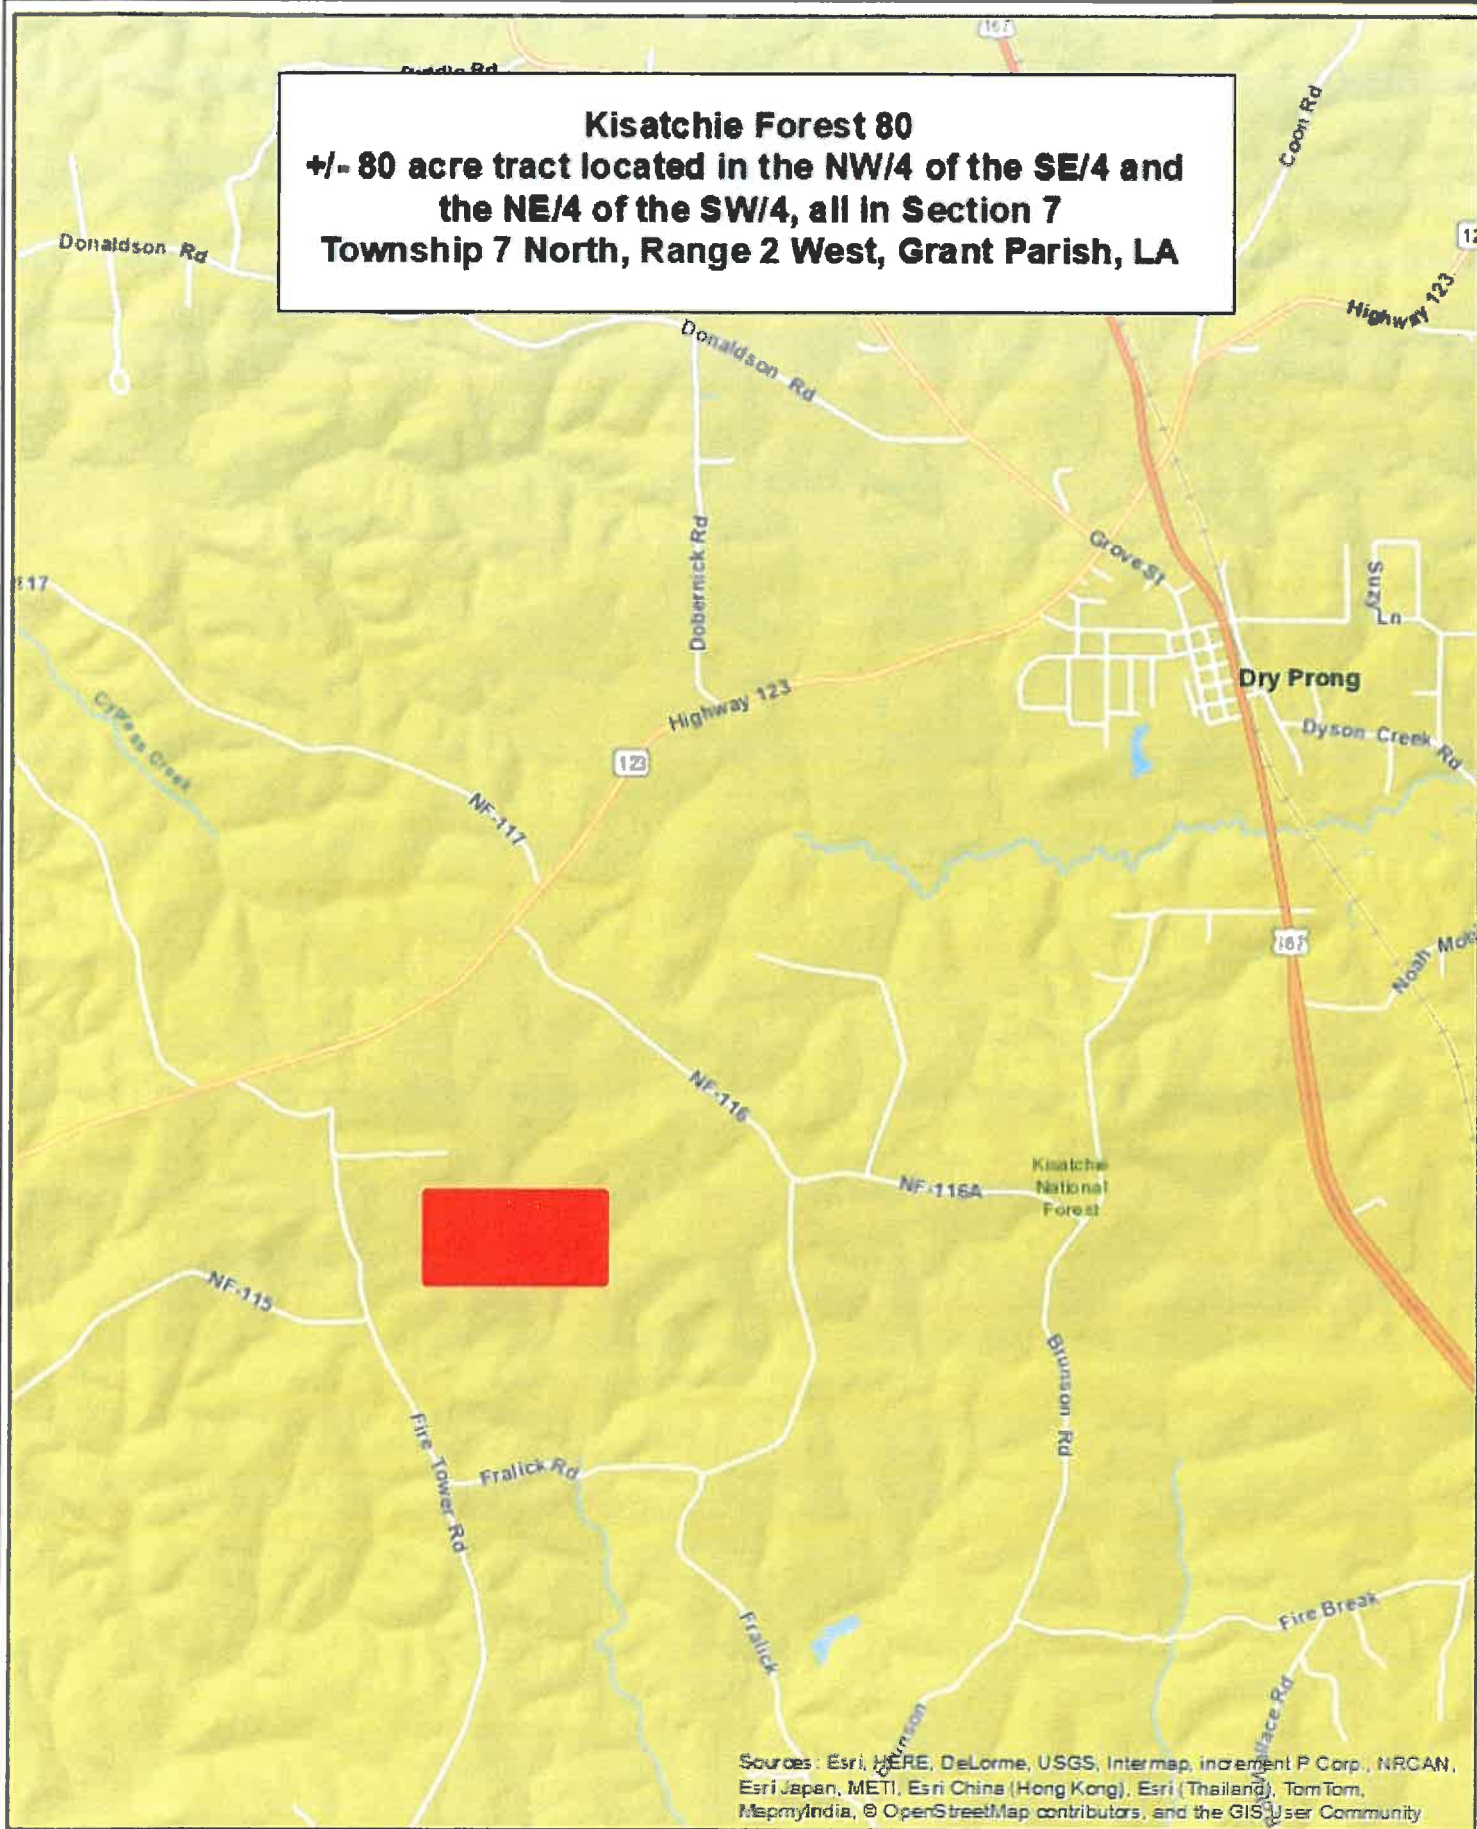

Kisatchie Forest 80
+/- 80 acre tract located in the NW/4 of the SE/4 and
the NE/4 of the SW/4, all in Section 7
Township 7 North, Range 2 West, Grant Parish, LA

Sources: Esri, HERE, DeLorme, USGS, Intermap, increment P Corp., NRCAN, Esri Japan, METI, Esri China (Hong Kong), Esri (Thailand), TomTom, MapmyIndia, © OpenStreetMap contributors, and the GIS User Community